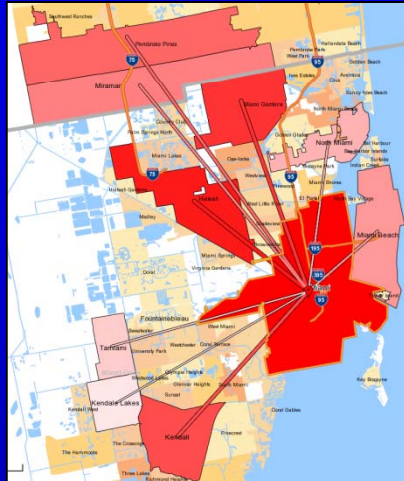

# OnTheMap *Mobile*

Heath Hayward  
Geographer – LEHD Program  
U.S. Census Bureau

2011 LED Annual Workshop  
March 9, 2011

# LED Data Access

The Geographic Distribution and Characteristics of Older Workers in Iowa: 2004

Local Employment Dynamics

**Note:** OnTheMap for Emergency Management computes storms' impact for Puerto Rico (PR), the U.S. Virgin Islands (VI), Massachusetts (MA), and New York (NY).

To start, select a storm from the list to the right. Jobs data will only be available for the affected area.

Eastern Pacific Atlantic