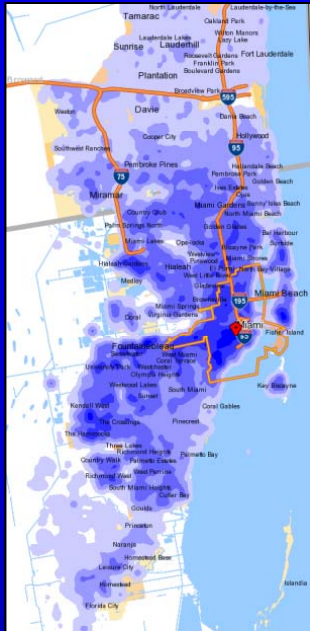

OnTheMap *Mobile*

Heath Hayward
Geographer – LEHD Program
U.S. Census Bureau

2011 LED Annual Workshop
March 9, 2011