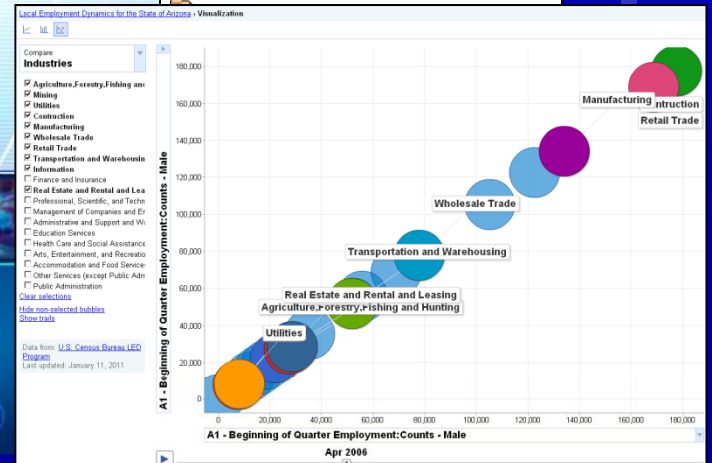

LED Data Access

The Geographic Distribution and Characteristics of Older Workers in Iowa: 2004

Local Employment Dynamics

What's in This Report?

HIGHLIGHTS

THE LOCAL EMPLOYMENT DYNAMICS PROGRAM

SOURCES AND ACCURACY OF THE ESTIMATES

U.S. Census Bureau's
Local Employment Dynamics (LED)
Site Tour

U.S. Census Bureau's
Local Employment Dynamics (LED)
Site Tour

QWI Online

Industry Focus

Index of /led/onthemap

Name	Last modified
Parent Directory	
OnTheMapDataTechDoc4.1.pdf	27-Jul-2010 07:12
ak/	18-Feb-2010 13:55
al/	18-Feb-2010 13:55
ar/	18-Feb-2010 13:55
az/	18-Feb-2010 13:55
ca/	18-Feb-2010 13:55

OnTheMap for Emergency Management Hurricanes

Getting Started Help LED Home

Note: OnTheMap for Emergency Management computes storms' impact for Puerto Rico (PR), the U.S. Virgin Islands (VI), Massachusetts (MA), and New York (NY).

Eastern Pacific Atlantic

Atlantic Tropical Cyclone Activity

U.S. Census Bureau's
Local Employment Dynamics (LED)
Site Tour

OnTheMap

USCENSUSBUREAU