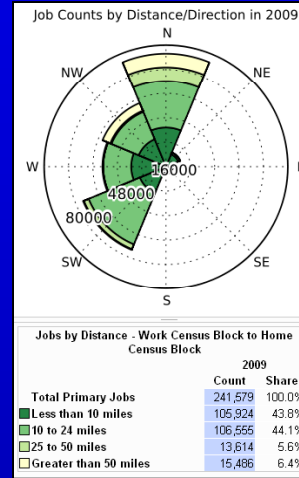

# OnTheMap *Mobile*

Heath Hayward  
Geographer – LEHD Program  
U.S. Census Bureau

2011 LED Annual Workshop  
March 9, 2011

# LED Data Access

The Geographic Distribution and Characteristics of Older Workers in Iowa: 2004

Local Employment Dynamics