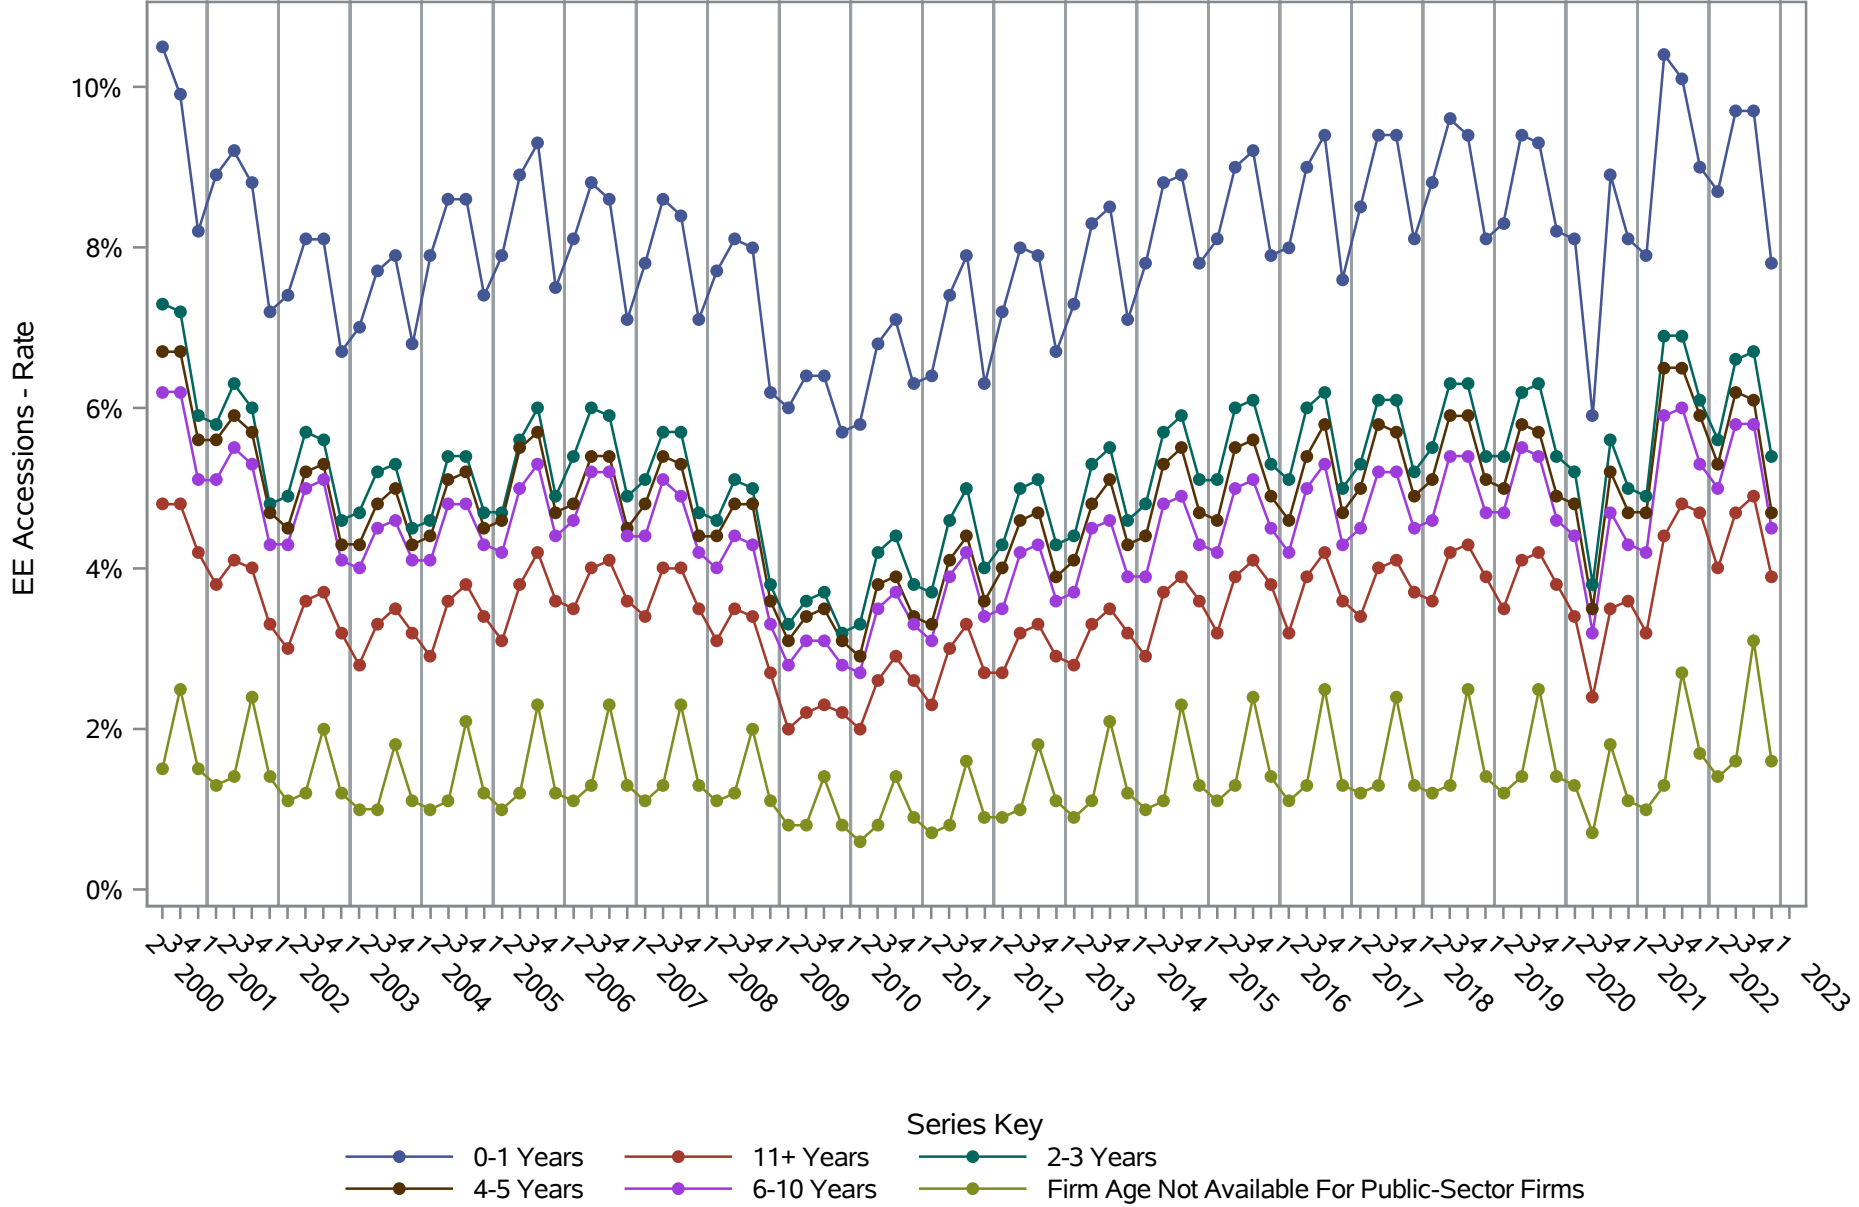

National J2J Rates

Job-to-Job Separations (Not Seasonally Adjusted)

by Firm Age

Source: United States Census Bureau, Job-to-Job Flow Statistics, Release R2024Q1 (Beta)

National J2J Rates

Main Job Accessions - Persistent Nonemployment Spell (Not Seasonally Adjusted) by Firm Age

Source: United States Census Bureau, Job-to-Job Flow Statistics, Release R2024Q1 (Beta)

National J2J Rates

Main Job Separations - Persistent Nonemployment Spell (Not Seasonally Adjusted) by Firm Age

Source: United States Census Bureau, Job-to-Job Flow Statistics, Release R2024Q1 (Beta)

National J2J Rates

EE Accessions (Not Seasonally Adjusted)

by Firm Age

Source: United States Census Bureau, Job-to-Job Flow Statistics, Release R2024Q1 (Beta)

National J2J Rates

AQ Accessions - Short Duration Nonemployment Spell (Not Seasonally Adjusted) by Firm Age