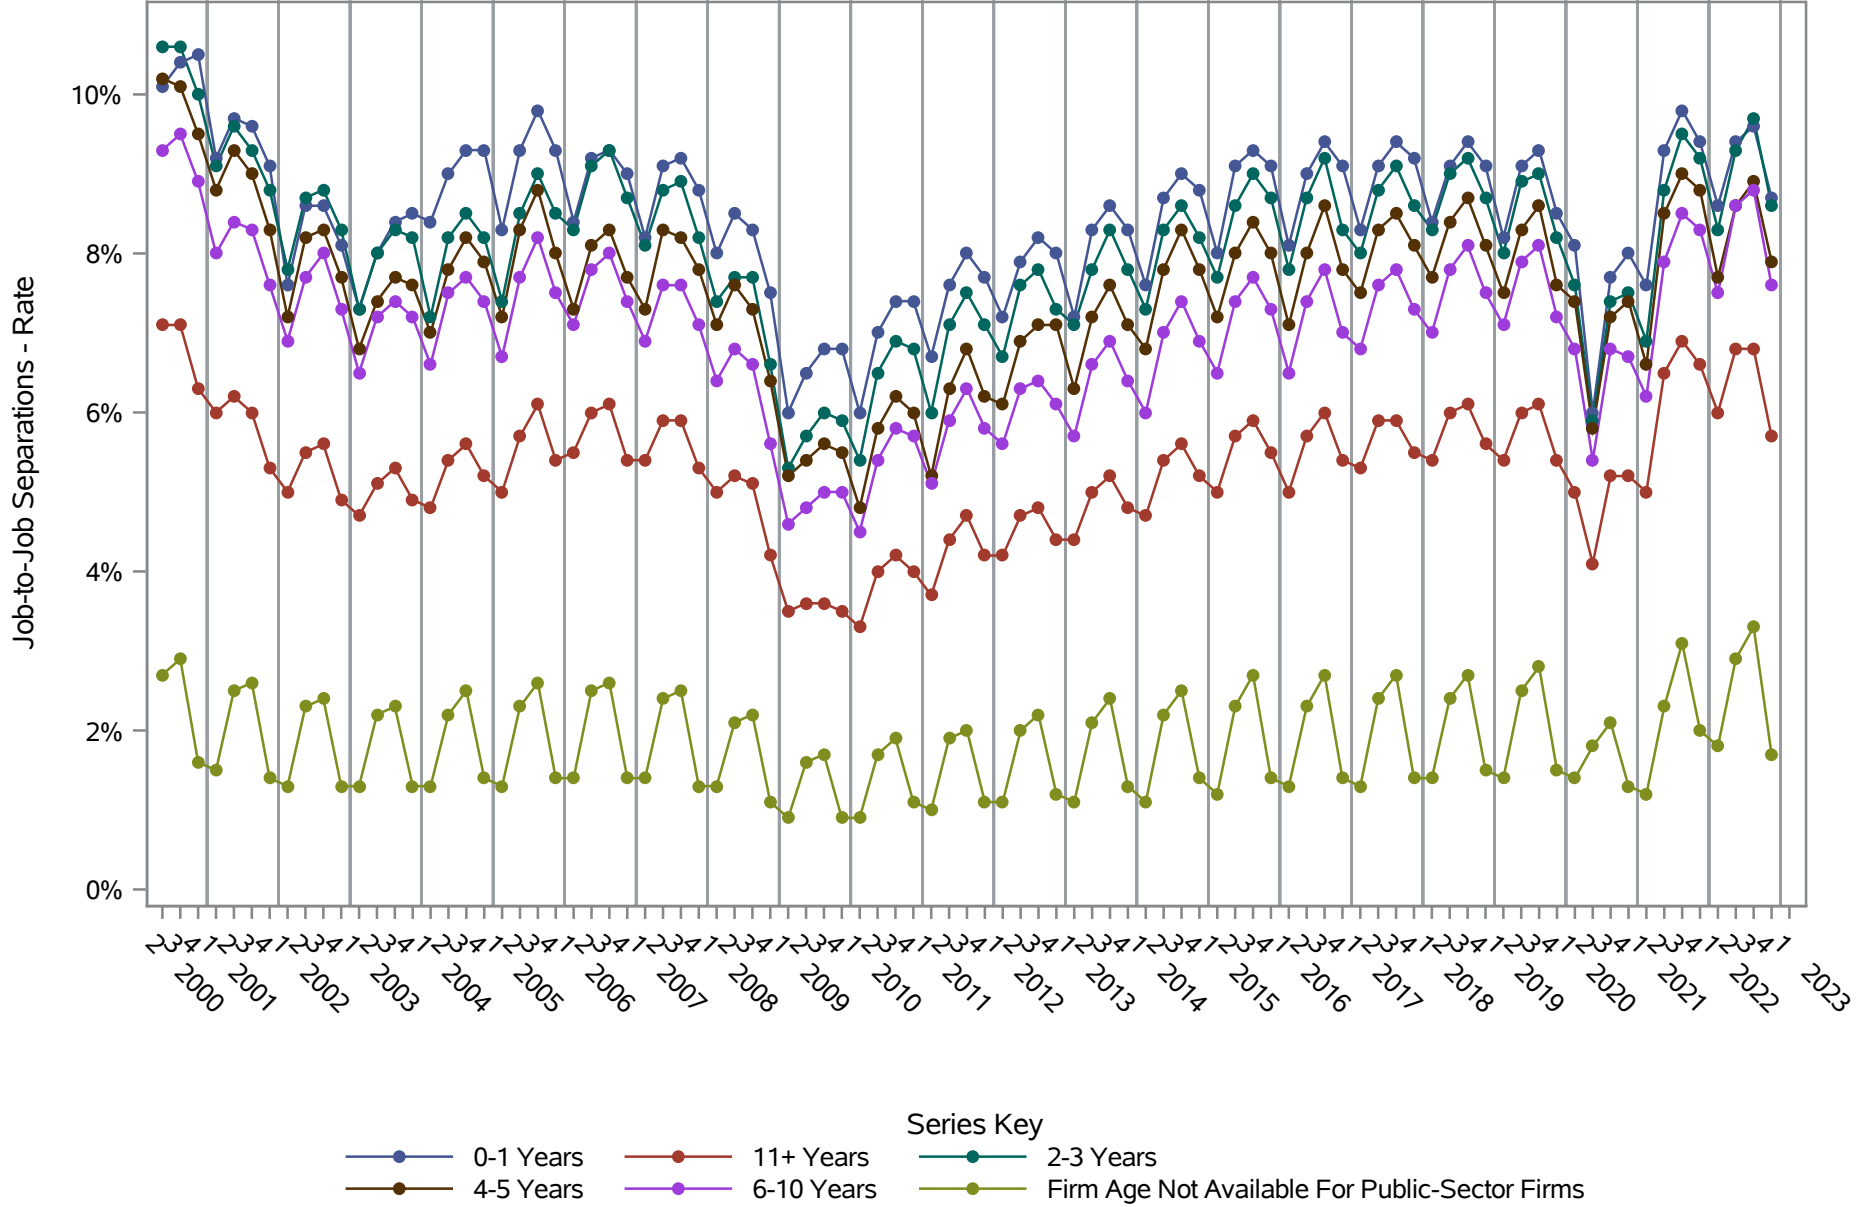

National J2J Rates

Main Job Accessions (Not Seasonally Adjusted) by Firm Age

Source: United States Census Bureau, Job-to-Job Flow Statistics, Release R2024Q1 (Beta)

National J2J Rates

Main Job Separations (Not Seasonally Adjusted) by Firm Age

Source: United States Census Bureau, Job-to-Job Flow Statistics, Release R2024Q1 (Beta)

National J2J Rates

Job-to-Job Accessions (Not Seasonally Adjusted)

by Firm Age

Source: United States Census Bureau, Job-to-Job Flow Statistics, Release R2024Q1 (Beta)

National J2J Rates

Job-to-Job Separations (Not Seasonally Adjusted)

by Firm Age

Source: United States Census Bureau, Job-to-Job Flow Statistics, Release R2024Q1 (Beta)

National J2J Rates

Main Job Accessions - Persistent Nonemployment Spell (Not Seasonally Adjusted) by Firm Age