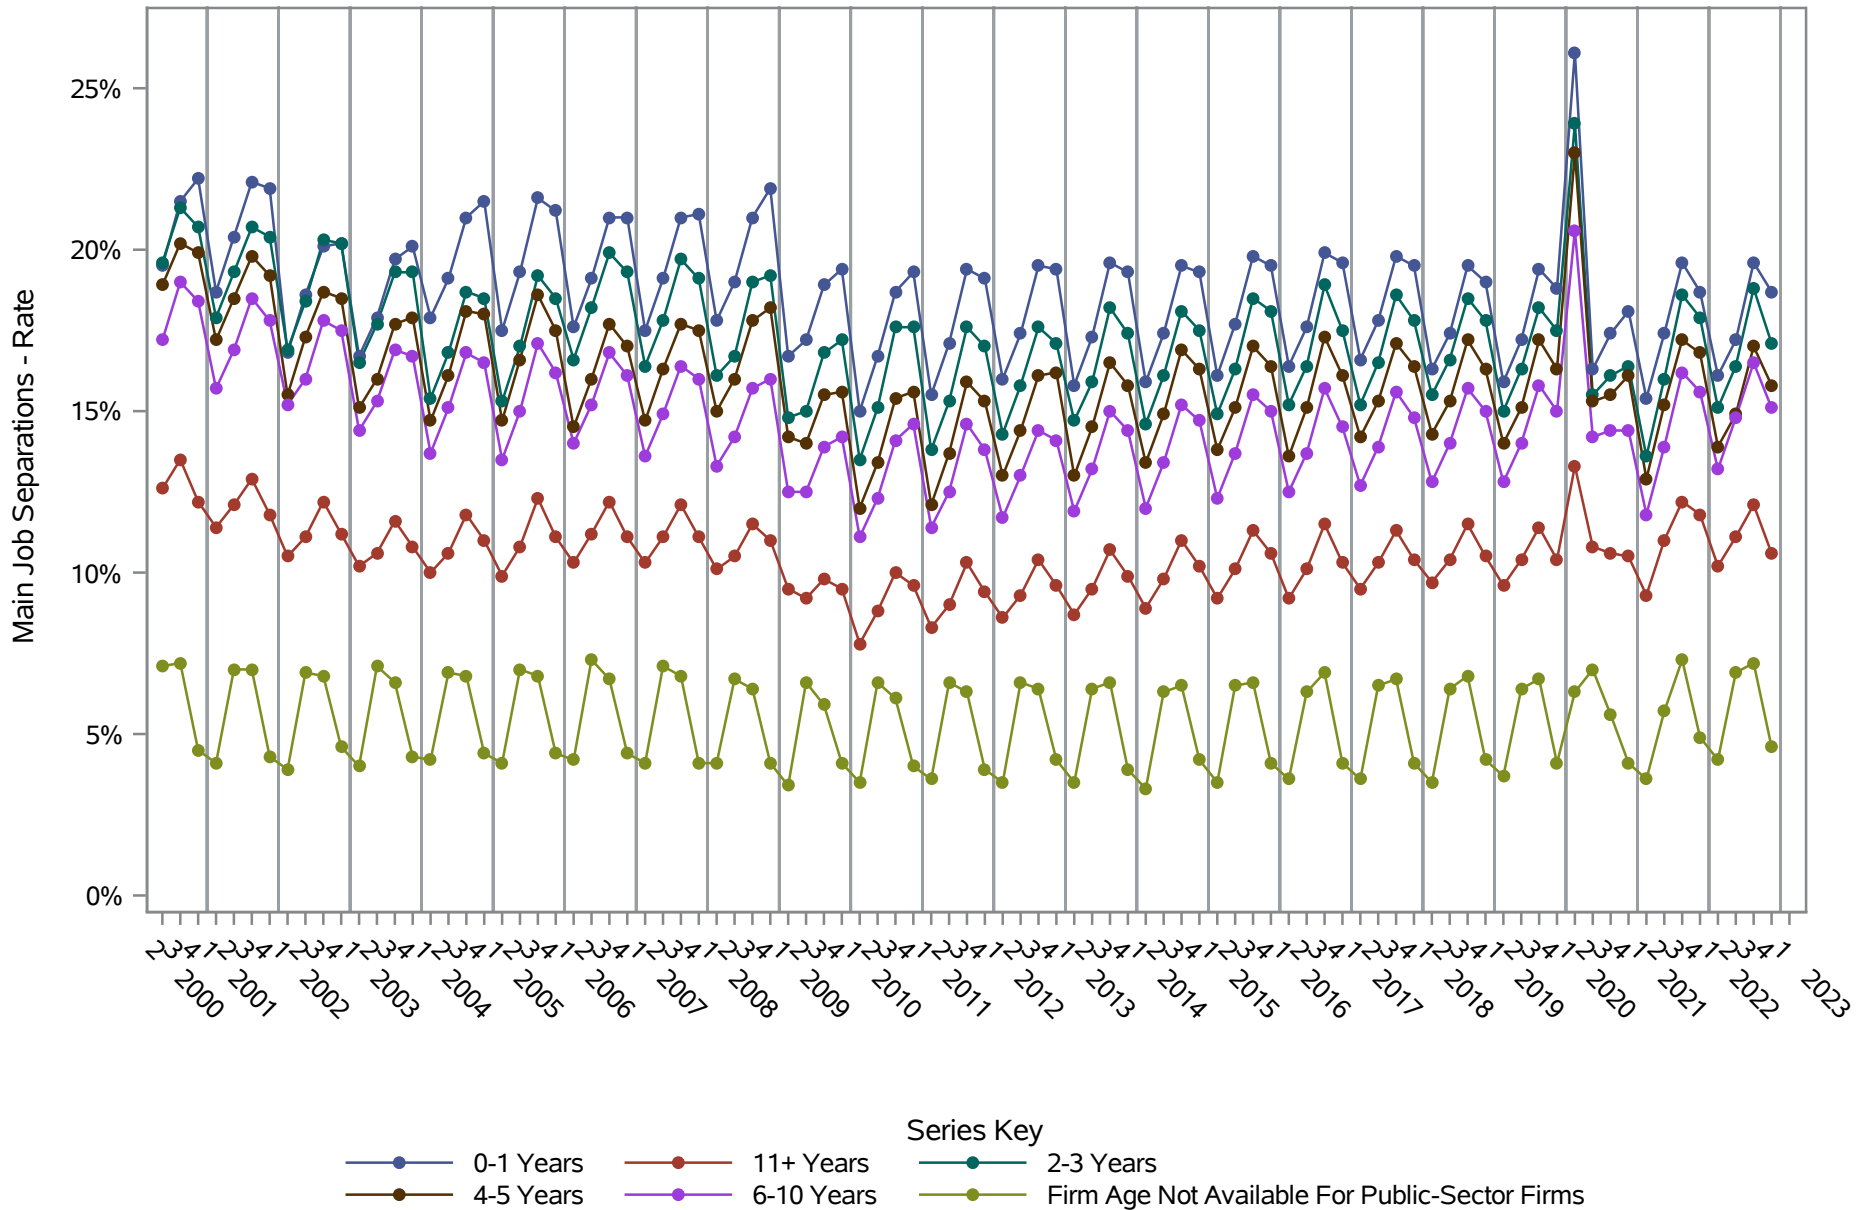

National J2J Rates

Main Job Accessions (Not Seasonally Adjusted) by Firm Age

Source: United States Census Bureau, Job-to-Job Flow Statistics, Release R2024Q1 (Beta)

National J2J Rates

Main Job Separations (Not Seasonally Adjusted) by Firm Age

Source: United States Census Bureau, Job-to-Job Flow Statistics, Release R2024Q1 (Beta)

National J2J Rates

Job-to-Job Accessions (Not Seasonally Adjusted)

by Firm Age

Source: United States Census Bureau, Job-to-Job Flow Statistics, Release R2024Q1 (Beta)

National J2J Rates

Job-to-Job Separations (Not Seasonally Adjusted)

by Firm Age

Source: United States Census Bureau, Job-to-Job Flow Statistics, Release R2024Q1 (Beta)

National J2J Rates

Main Job Accessions - Persistent Nonemployment Spell (Not Seasonally Adjusted) by Firm Age