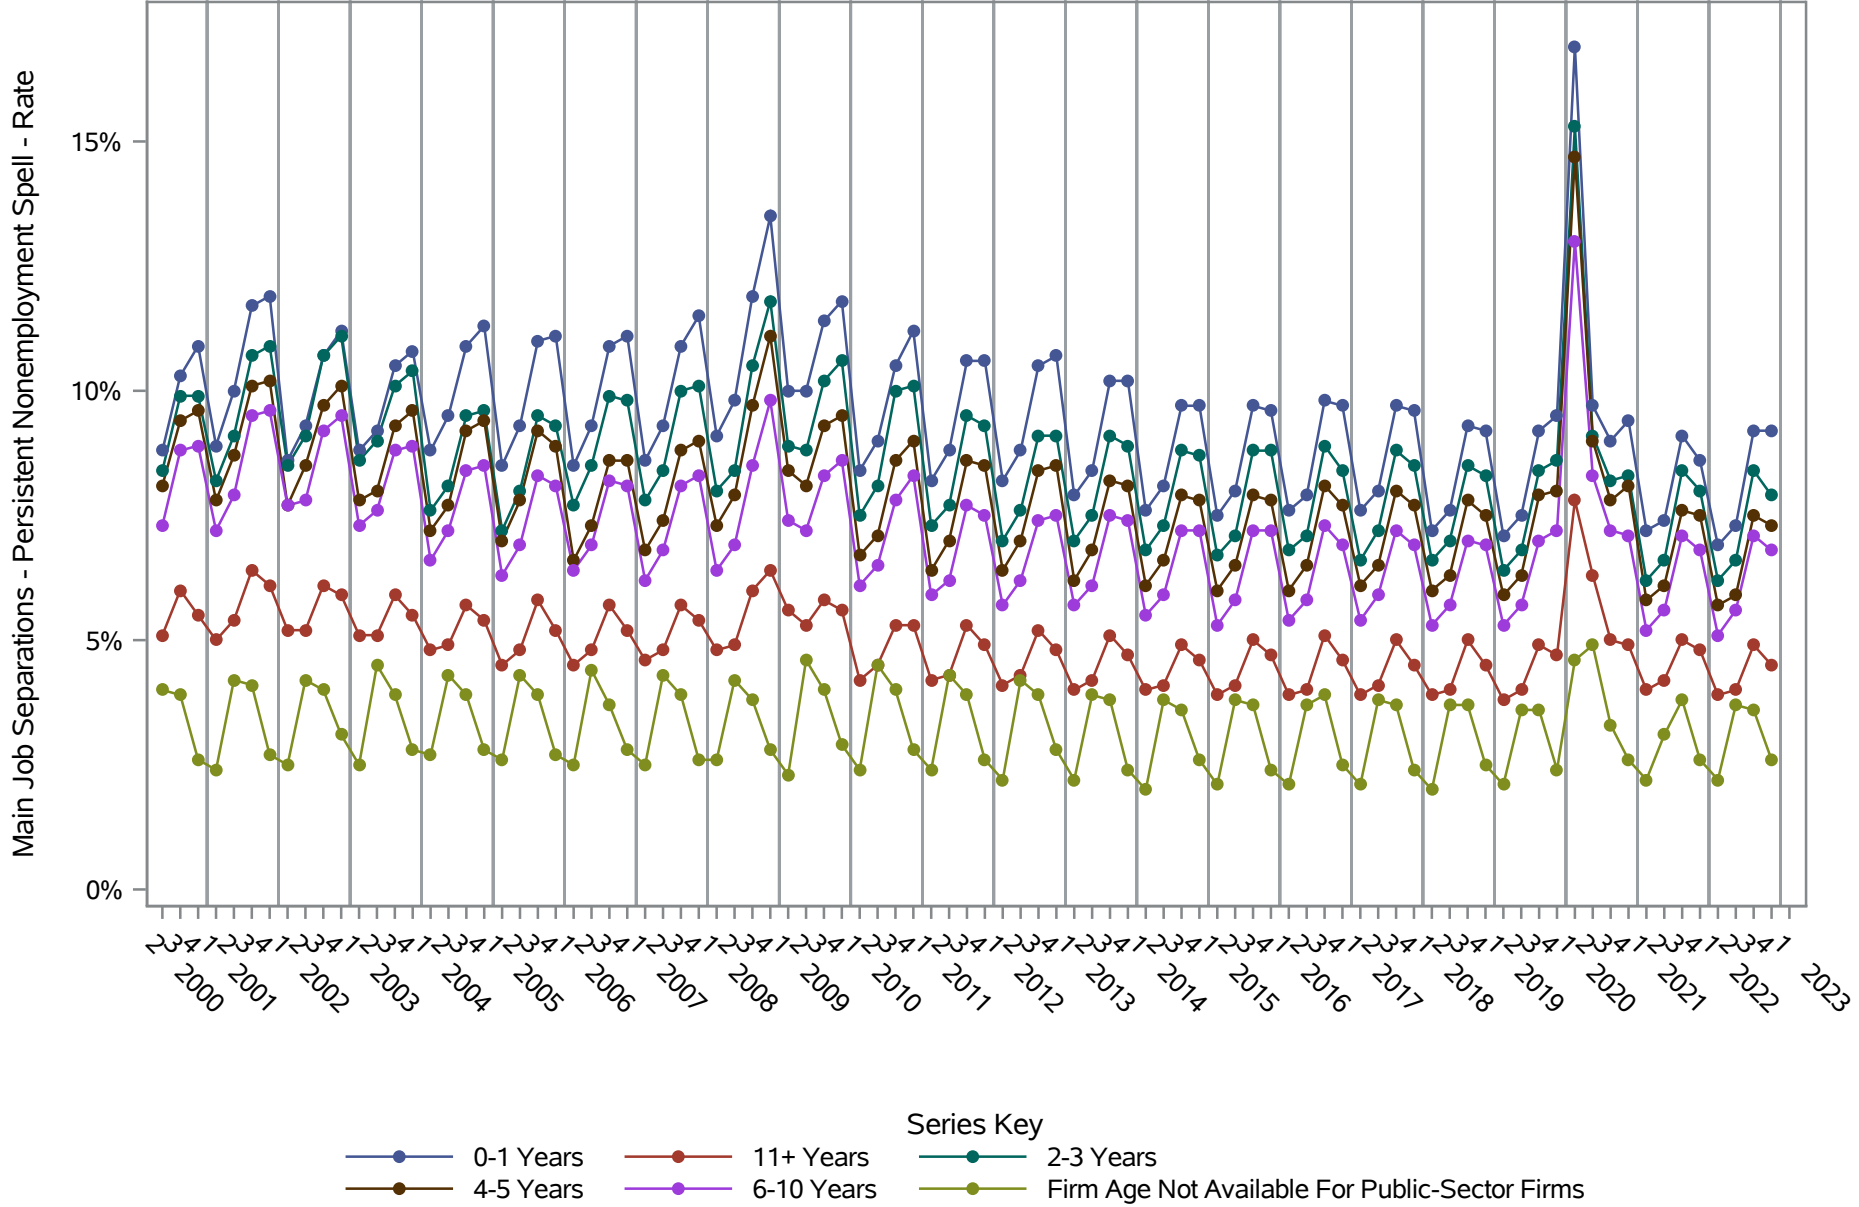

National J2J Rates

Main Job Accessions (Not Seasonally Adjusted) by Firm Age

Source: United States Census Bureau, Job-to-Job Flow Statistics, Release R2024Q1 (Beta)

National J2J Rates

Main Job Separations (Not Seasonally Adjusted) by Firm Age

Source: United States Census Bureau, Job-to-Job Flow Statistics, Release R2024Q1 (Beta)

National J2J Rates

Job-to-Job Accessions (Not Seasonally Adjusted)

by Firm Age

Source: United States Census Bureau, Job-to-Job Flow Statistics, Release R2024Q1 (Beta)

National J2J Rates

Job-to-Job Separations (Not Seasonally Adjusted)

by Firm Age

Source: United States Census Bureau, Job-to-Job Flow Statistics, Release R2024Q1 (Beta)

National J2J Rates

Main Job Accessions - Persistent Nonemployment Spell (Not Seasonally Adjusted) by Firm Age

Source: United States Census Bureau, Job-to-Job Flow Statistics, Release R2024Q1 (Beta)

National J2J Rates

Main Job Separations - Persistent Nonemployment Spell (Not Seasonally Adjusted) by Firm Age

Source: United States Census Bureau, Job-to-Job Flow Statistics, Release R2024Q1 (Beta)