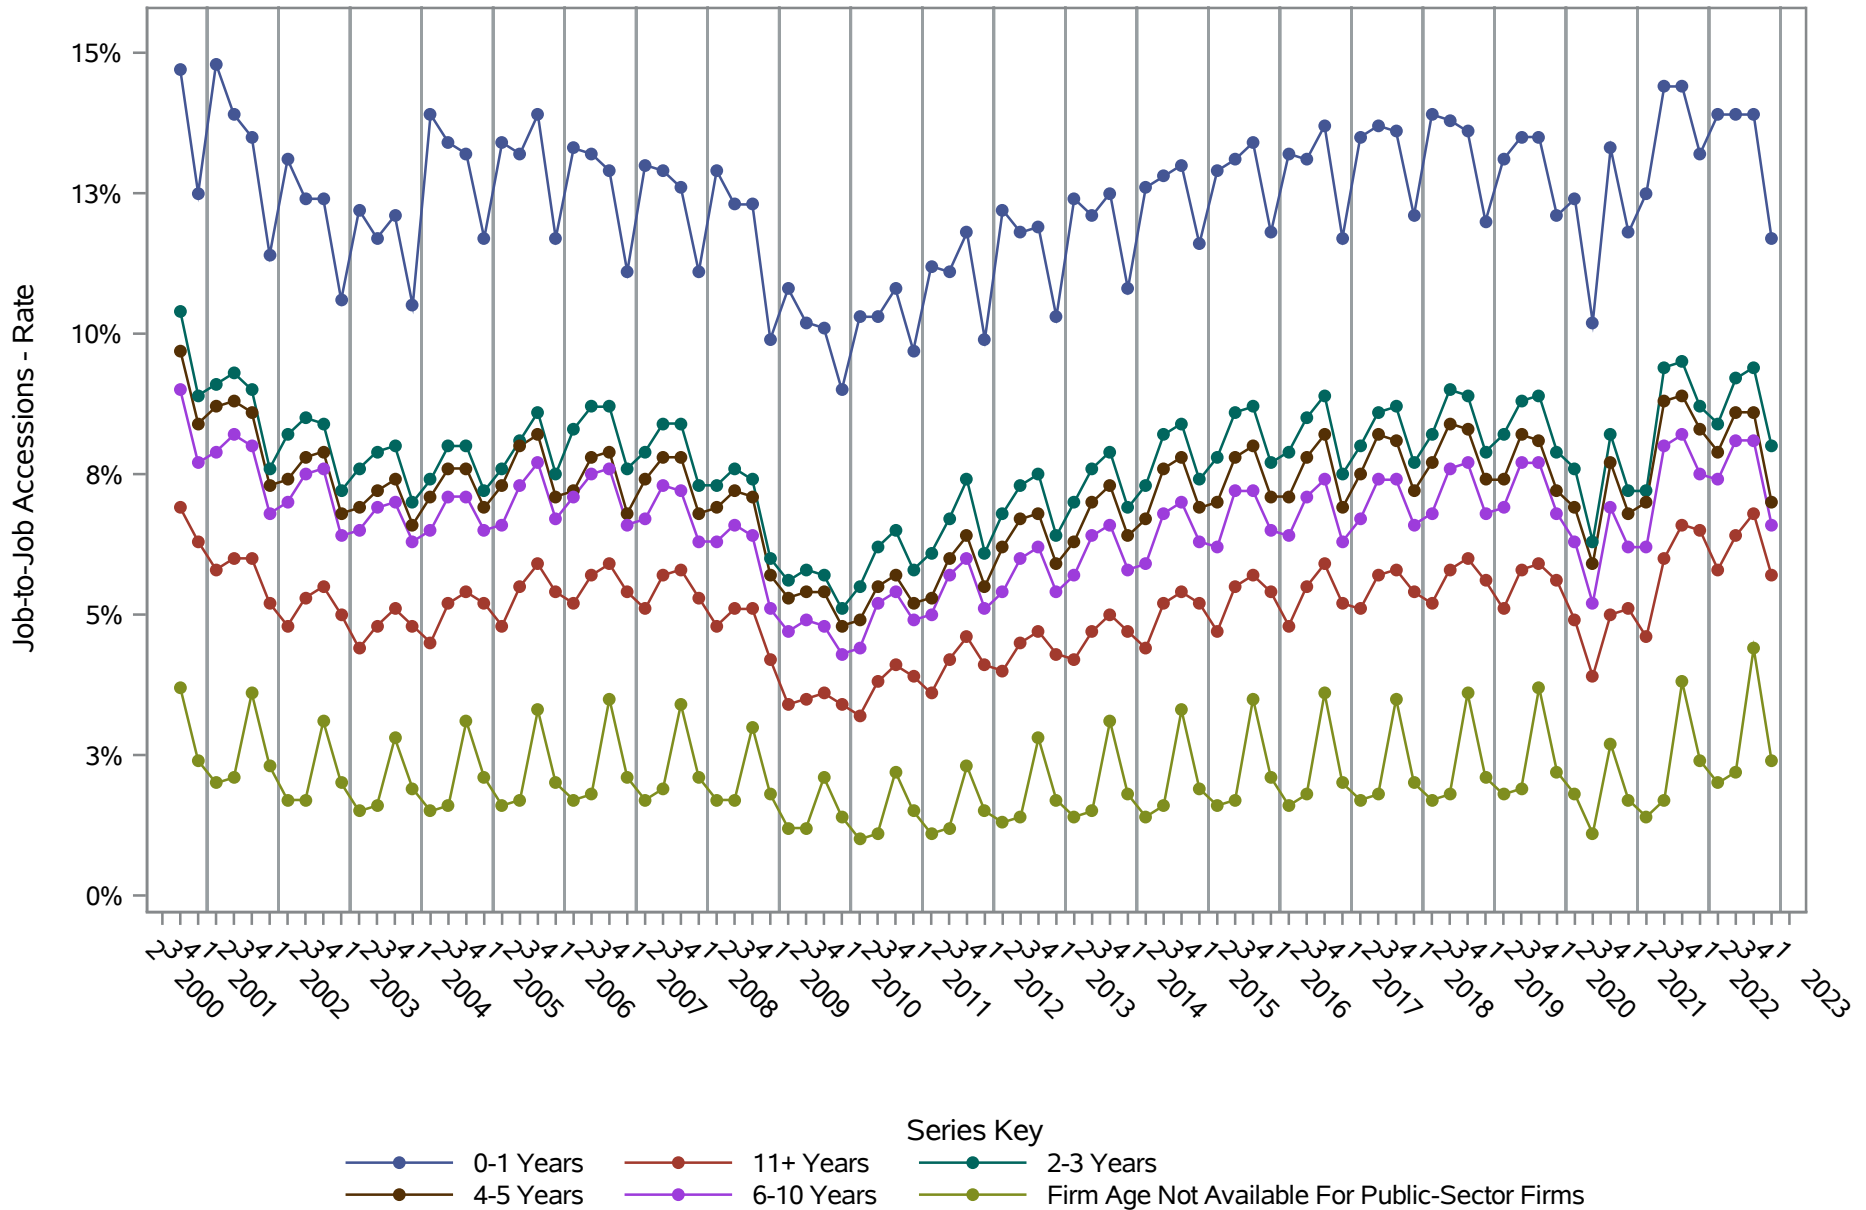

National J2J Rates

Main Job Accessions (Not Seasonally Adjusted) by Firm Age

Source: United States Census Bureau, Job-to-Job Flow Statistics, Release R2024Q1 (Beta)

National J2J Rates

Main Job Separations (Not Seasonally Adjusted) by Firm Age

Source: United States Census Bureau, Job-to-Job Flow Statistics, Release R2024Q1 (Beta)

National J2J Rates

Job-to-Job Accessions (Not Seasonally Adjusted)

by Firm Age

Source: United States Census Bureau, Job-to-Job Flow Statistics, Release R2024Q1 (Beta)

National J2J Rates

Job-to-Job Separations (Not Seasonally Adjusted)

by Firm Age

Source: United States Census Bureau, Job-to-Job Flow Statistics, Release R2024Q1 (Beta)

National J2J Rates

Main Job Accessions - Persistent Nonemployment Spell (Not Seasonally Adjusted) by Firm Age