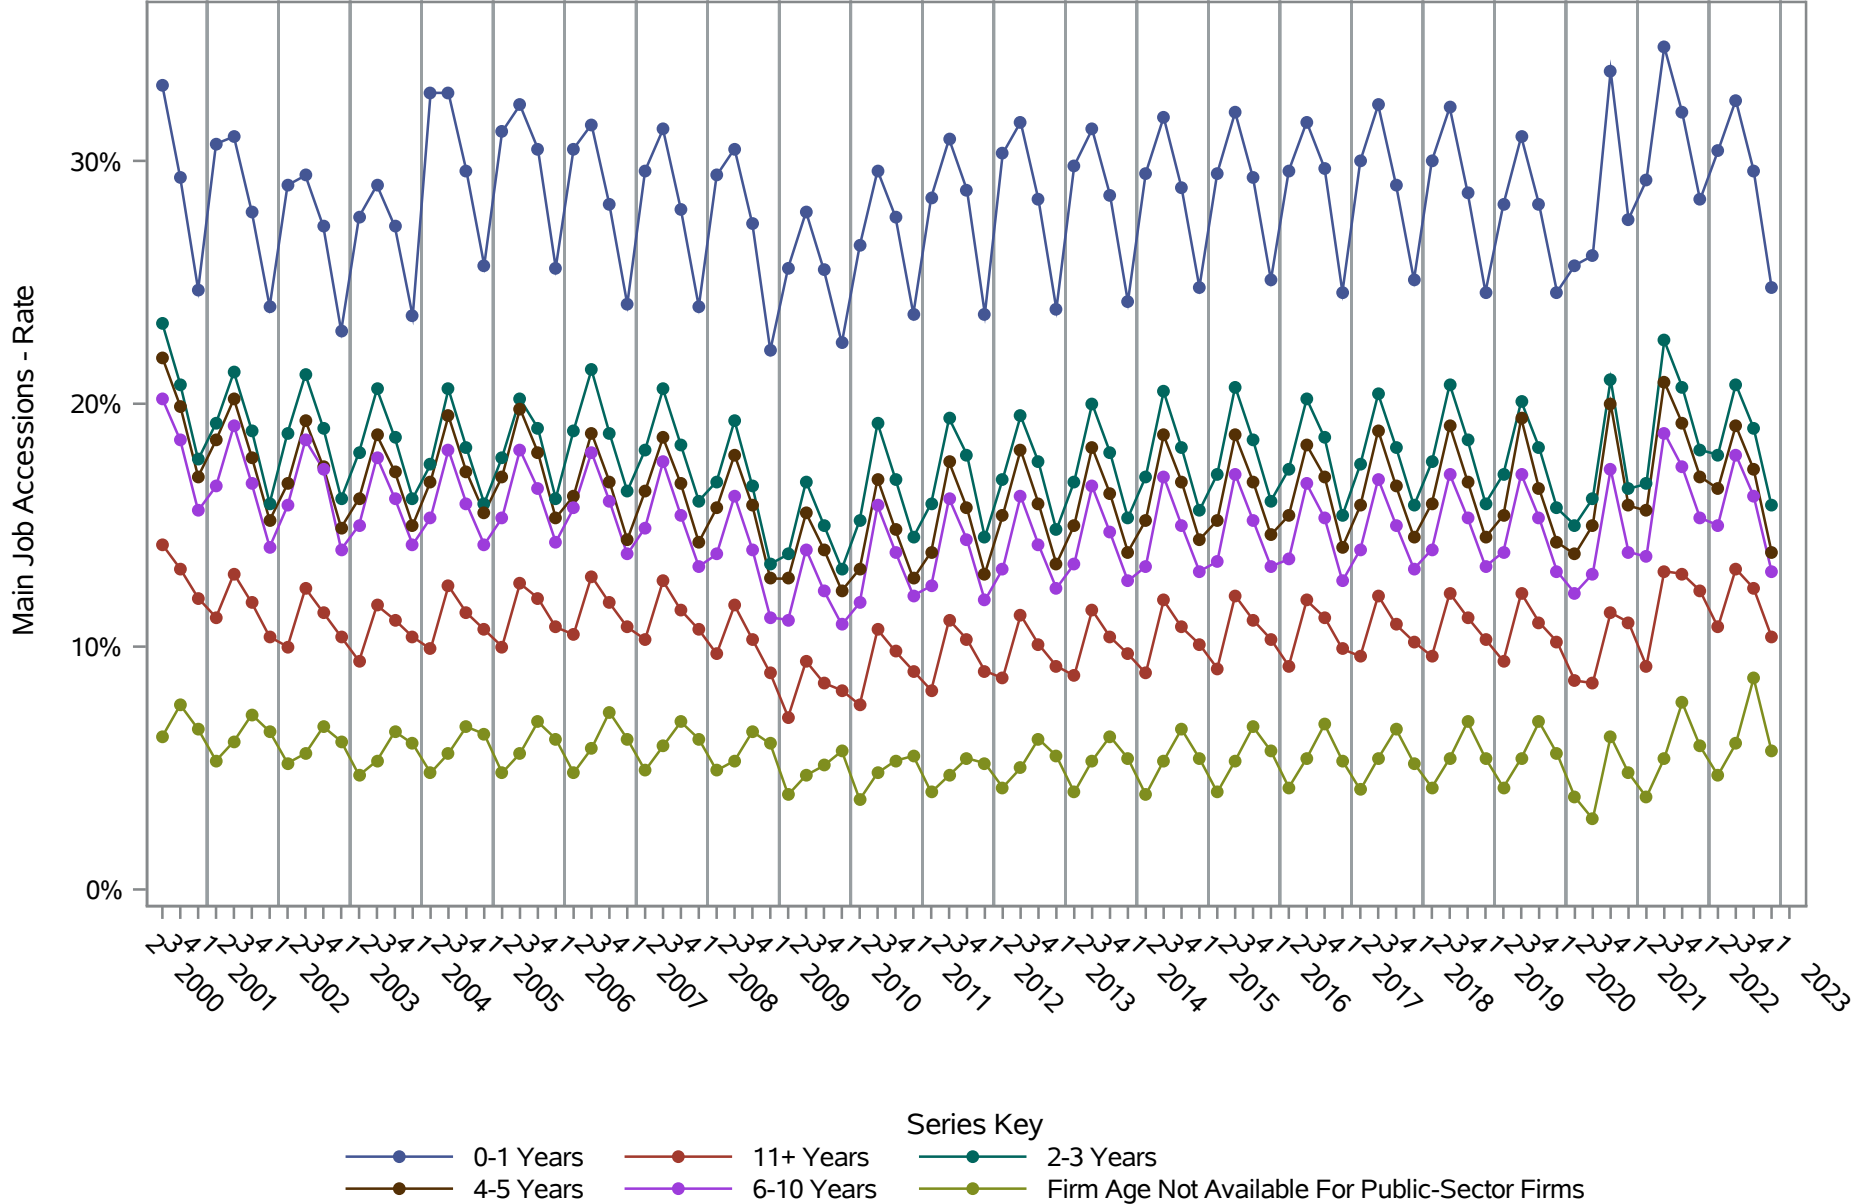

National J2J Rates

Main Job Accessions (Not Seasonally Adjusted) by Firm Age

Source: United States Census Bureau, Job-to-Job Flow Statistics, Release R2024Q1 (Beta)

National J2J Rates

Main Job Separations (Not Seasonally Adjusted) by Firm Age

Source: United States Census Bureau, Job-to-Job Flow Statistics, Release R2024Q1 (Beta)

National J2J Rates

Job-to-Job Accessions (Not Seasonally Adjusted)

by Firm Age

Source: United States Census Bureau, Job-to-Job Flow Statistics, Release R2024Q1 (Beta)

National J2J Rates

Job-to-Job Separations (Not Seasonally Adjusted)

by Firm Age

Source: United States Census Bureau, Job-to-Job Flow Statistics, Release R2024Q1 (Beta)

National J2J Rates

Main Job Accessions - Persistent Nonemployment Spell (Not Seasonally Adjusted) by Firm Age