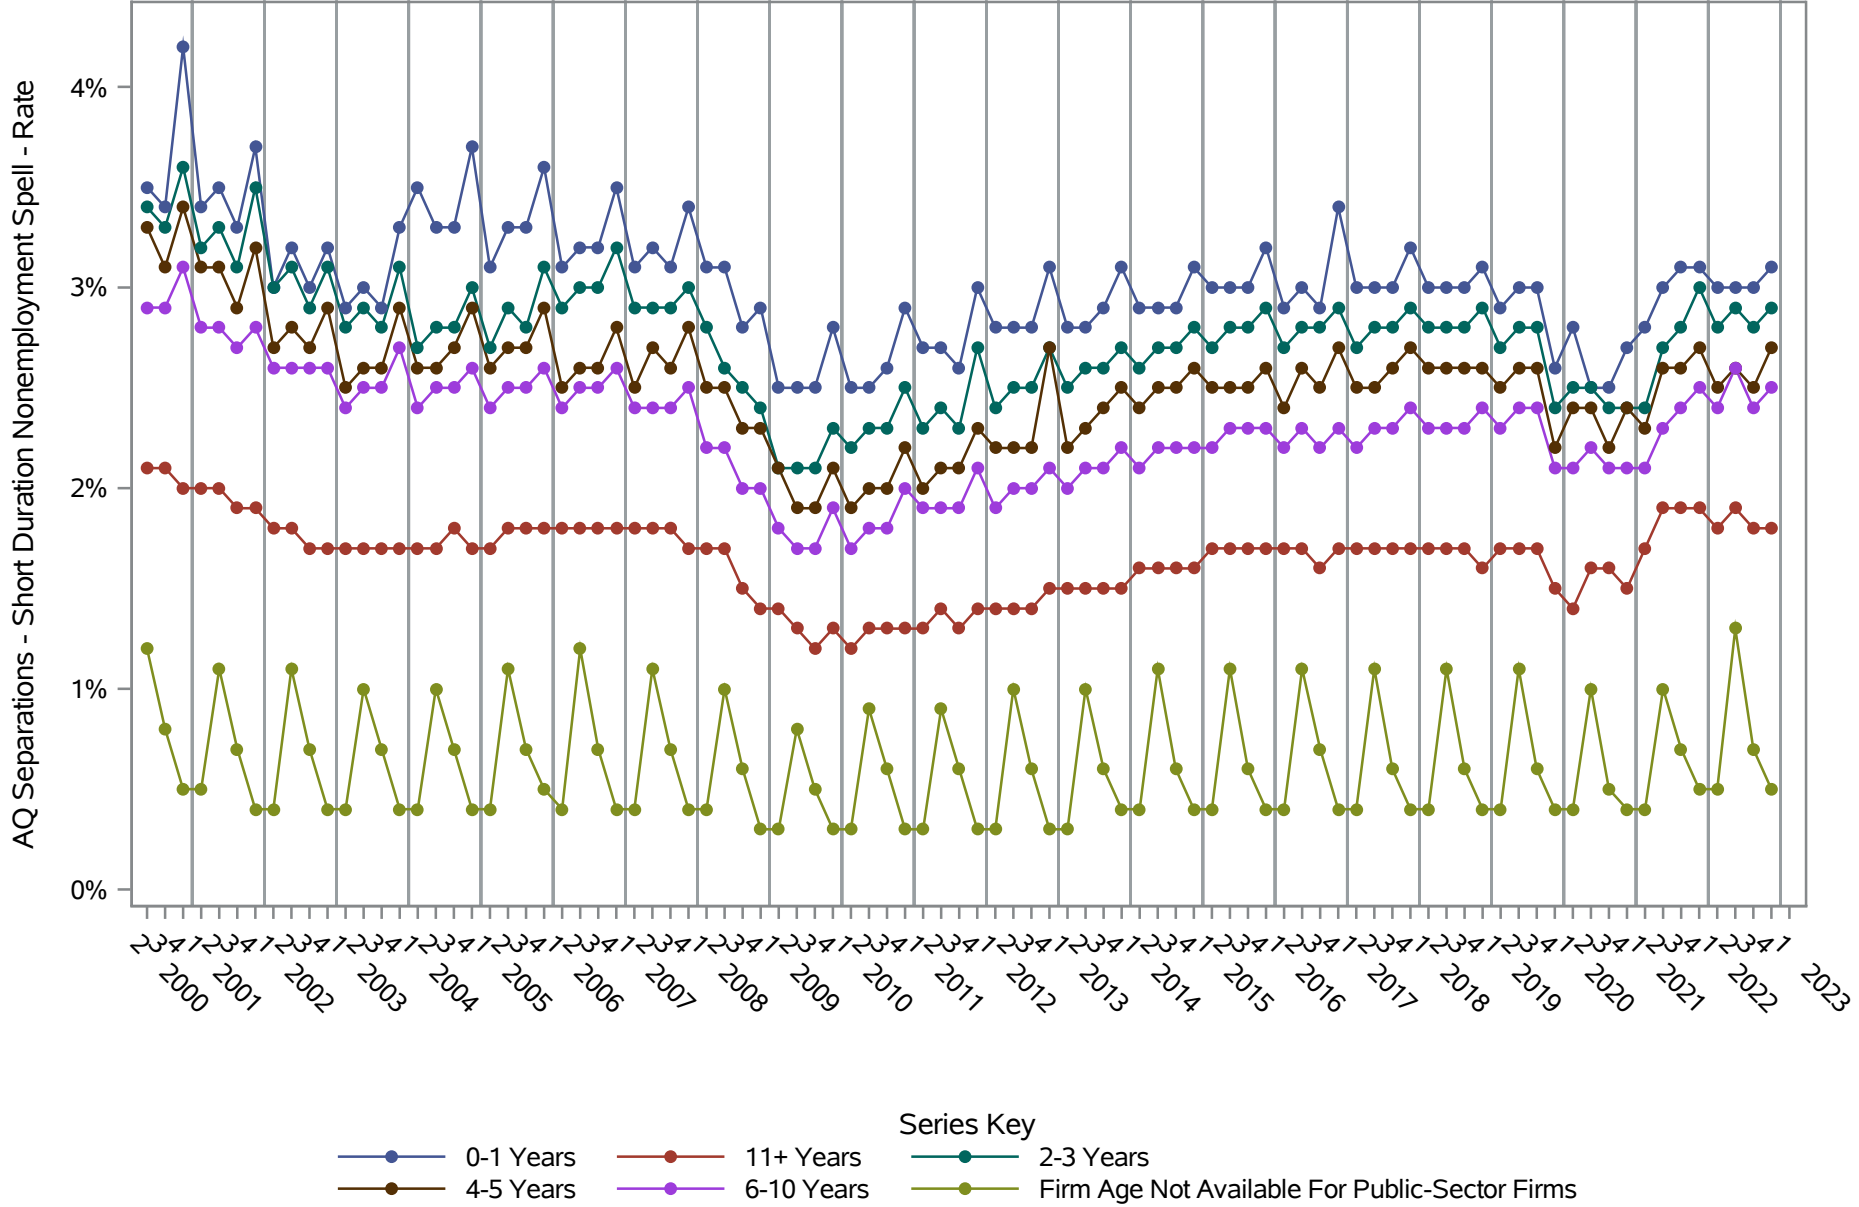

Source: United States Census Bureau, Job-to-Job Flow Statistics, Release R2024Q1 (Beta)

National J2J Rates

Main Job Separations - Persistent Nonemployment Spell (Not Seasonally Adjusted) by Firm Age

Source: United States Census Bureau, Job-to-Job Flow Statistics, Release R2024Q1 (Beta)

National J2J Rates

EE Accessions (Not Seasonally Adjusted)

by Firm Age

Source: United States Census Bureau, Job-to-Job Flow Statistics, Release R2024Q1 (Beta)

National J2J Rates

AQ Accessions - Short Duration Nonemployment Spell (Not Seasonally Adjusted) by Firm Age

Source: United States Census Bureau, Job-to-Job Flow Statistics, Release R2024Q1 (Beta)

National J2J Rates

AQ Separations - Short Duration Nonemployment Spell (Not Seasonally Adjusted) by Firm Age

Source: United States Census Bureau, Job-to-Job Flow Statistics, Release R2024Q1 (Beta)