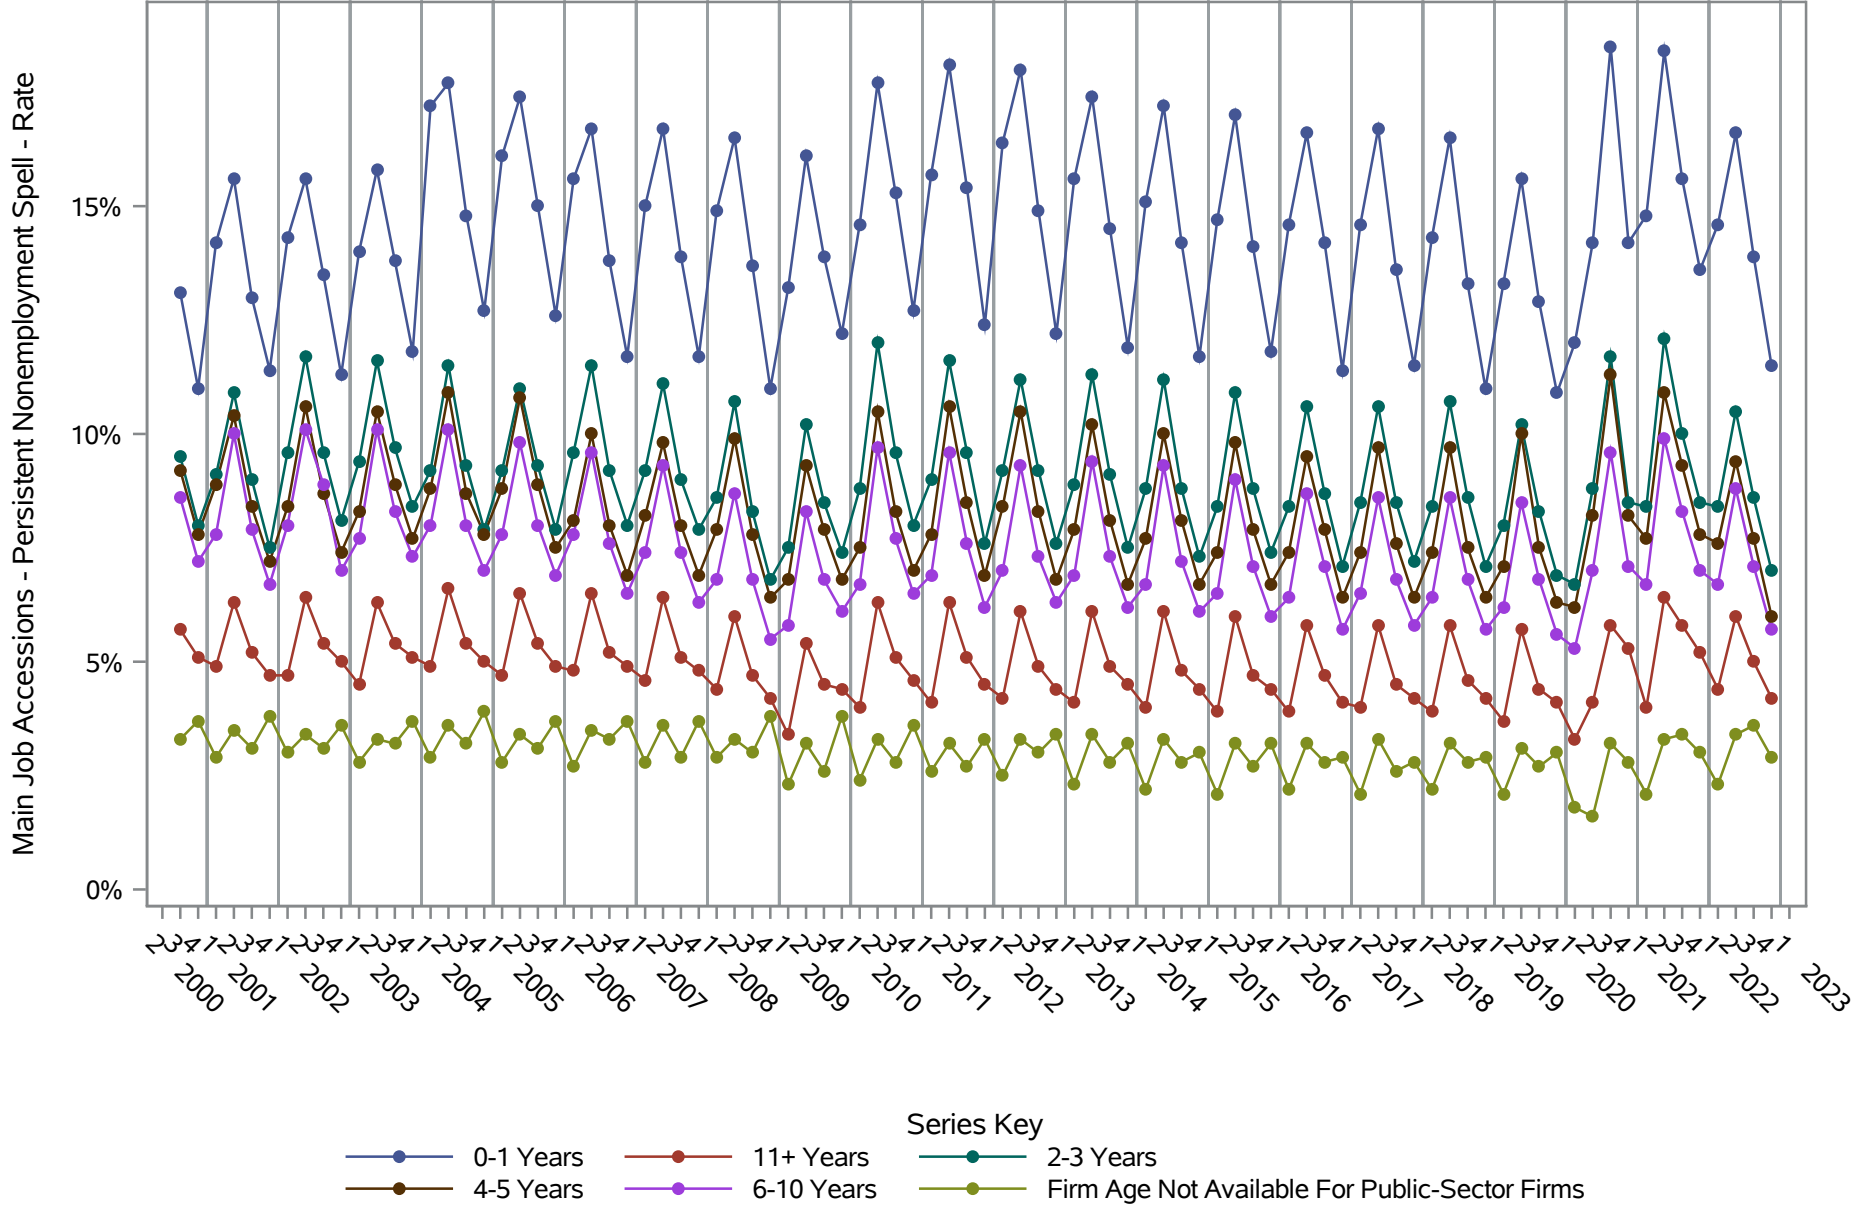

National J2J Rates

Main Job Accessions (Not Seasonally Adjusted) by Firm Age

Source: United States Census Bureau, Job-to-Job Flow Statistics, Release R2024Q1 (Beta)

National J2J Rates

Main Job Separations (Not Seasonally Adjusted) by Firm Age

Source: United States Census Bureau, Job-to-Job Flow Statistics, Release R2024Q1 (Beta)

National J2J Rates

Job-to-Job Accessions (Not Seasonally Adjusted)

by Firm Age

Source: United States Census Bureau, Job-to-Job Flow Statistics, Release R2024Q1 (Beta)

National J2J Rates

Job-to-Job Separations (Not Seasonally Adjusted)

by Firm Age

Source: United States Census Bureau, Job-to-Job Flow Statistics, Release R2024Q1 (Beta)

National J2J Rates

Main Job Accessions - Persistent Nonemployment Spell (Not Seasonally Adjusted) by Firm Age

Source: United States Census Bureau, Job-to-Job Flow Statistics, Release R2024Q1 (Beta)

National J2J Rates

Main Job Separations - Persistent Nonemployment Spell (Not Seasonally Adjusted) by Firm Age

Source: United States Census Bureau, Job-to-Job Flow Statistics, Release R2024Q1 (Beta)