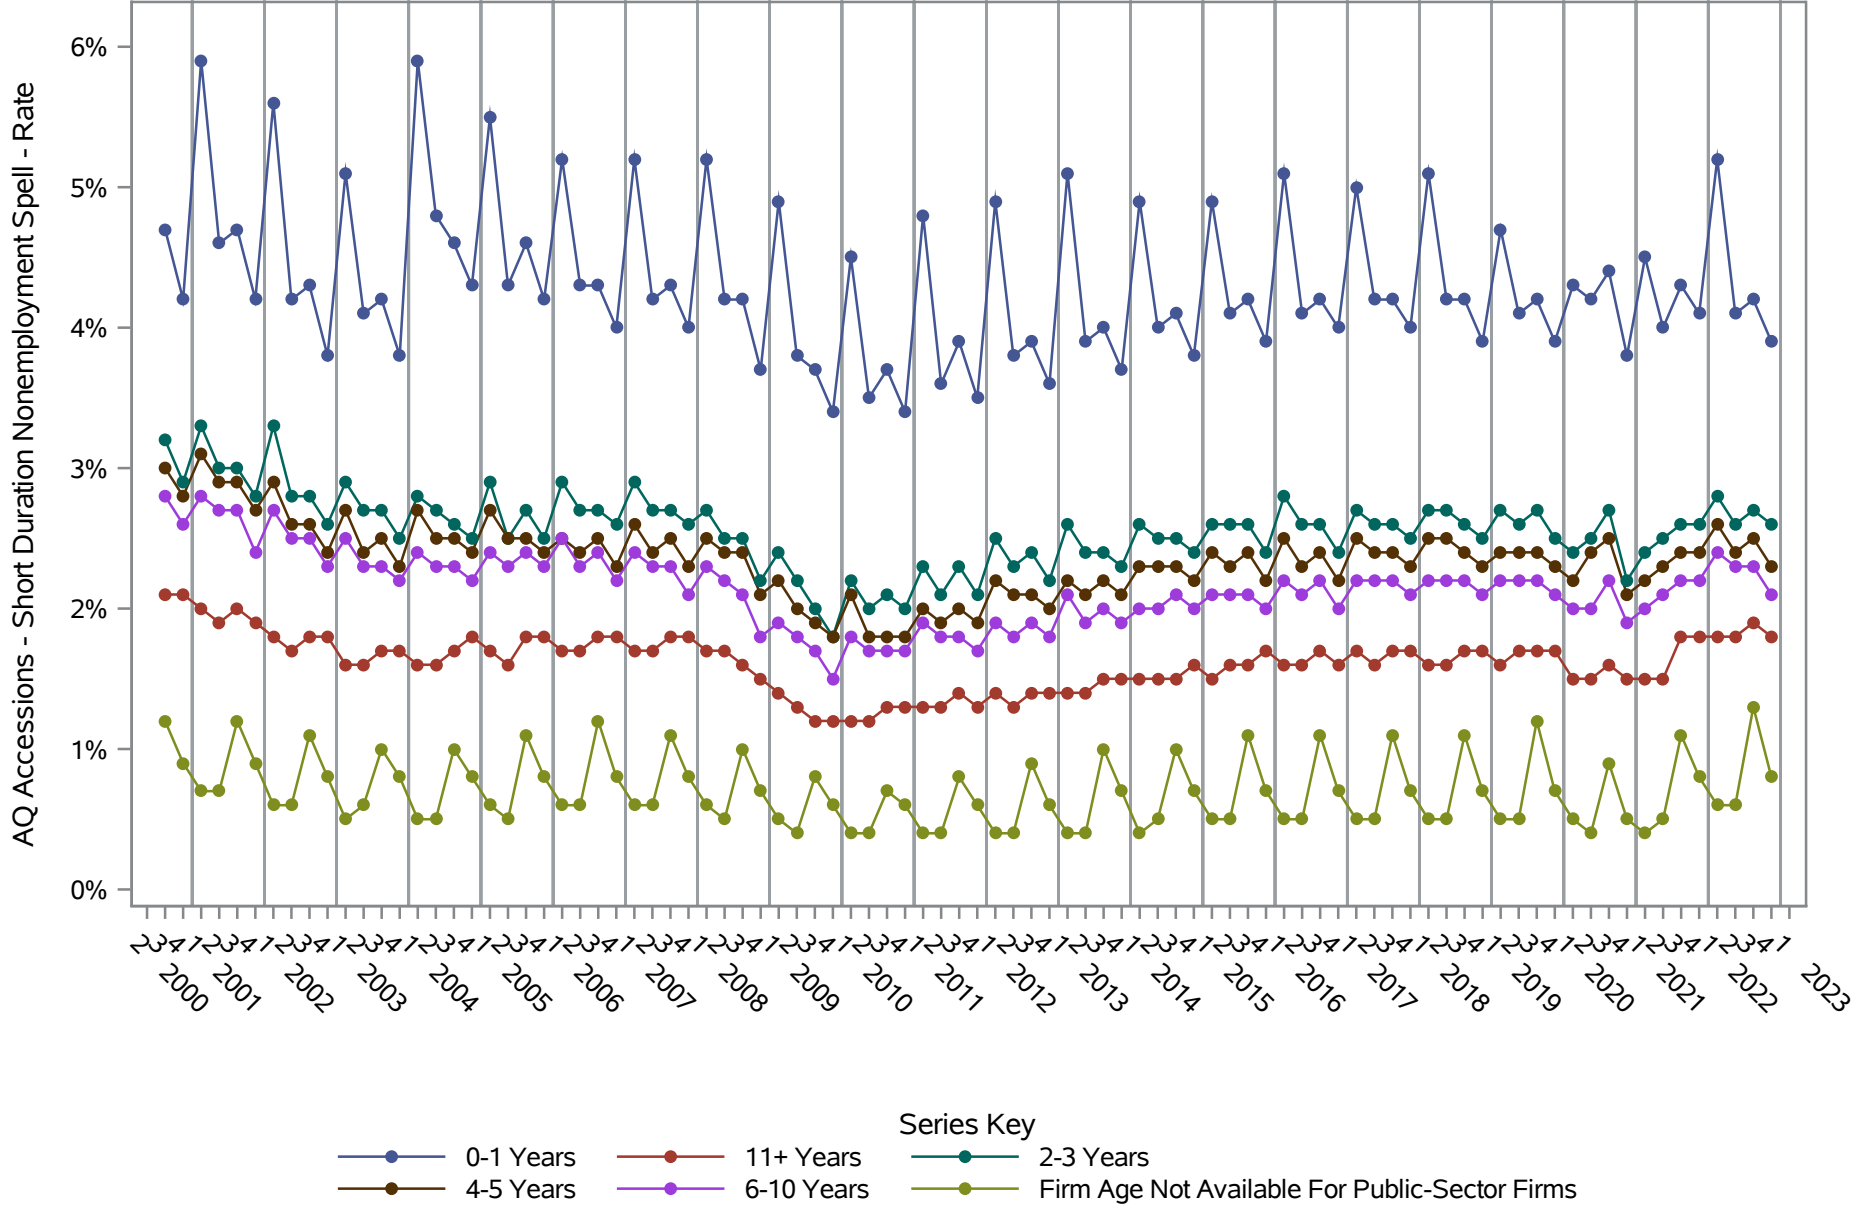

Source: United States Census Bureau, Job-to-Job Flow Statistics, Release R2024Q1 (Beta)

National J2J Rates

Main Job Separations - Persistent Nonemployment Spell (Not Seasonally Adjusted) by Firm Age

Source: United States Census Bureau, Job-to-Job Flow Statistics, Release R2024Q1 (Beta)

National J2J Rates

EE Accessions (Not Seasonally Adjusted)

by Firm Age

Source: United States Census Bureau, Job-to-Job Flow Statistics, Release R2024Q1 (Beta)

National J2J Rates

AQ Accessions - Short Duration Nonemployment Spell (Not Seasonally Adjusted) by Firm Age

Source: United States Census Bureau, Job-to-Job Flow Statistics, Release R2024Q1 (Beta)

National J2J Rates

AQ Separations - Short Duration Nonemployment Spell (Not Seasonally Adjusted) by Firm Age

Source: United States Census Bureau, Job-to-Job Flow Statistics, Release R2024Q1 (Beta)