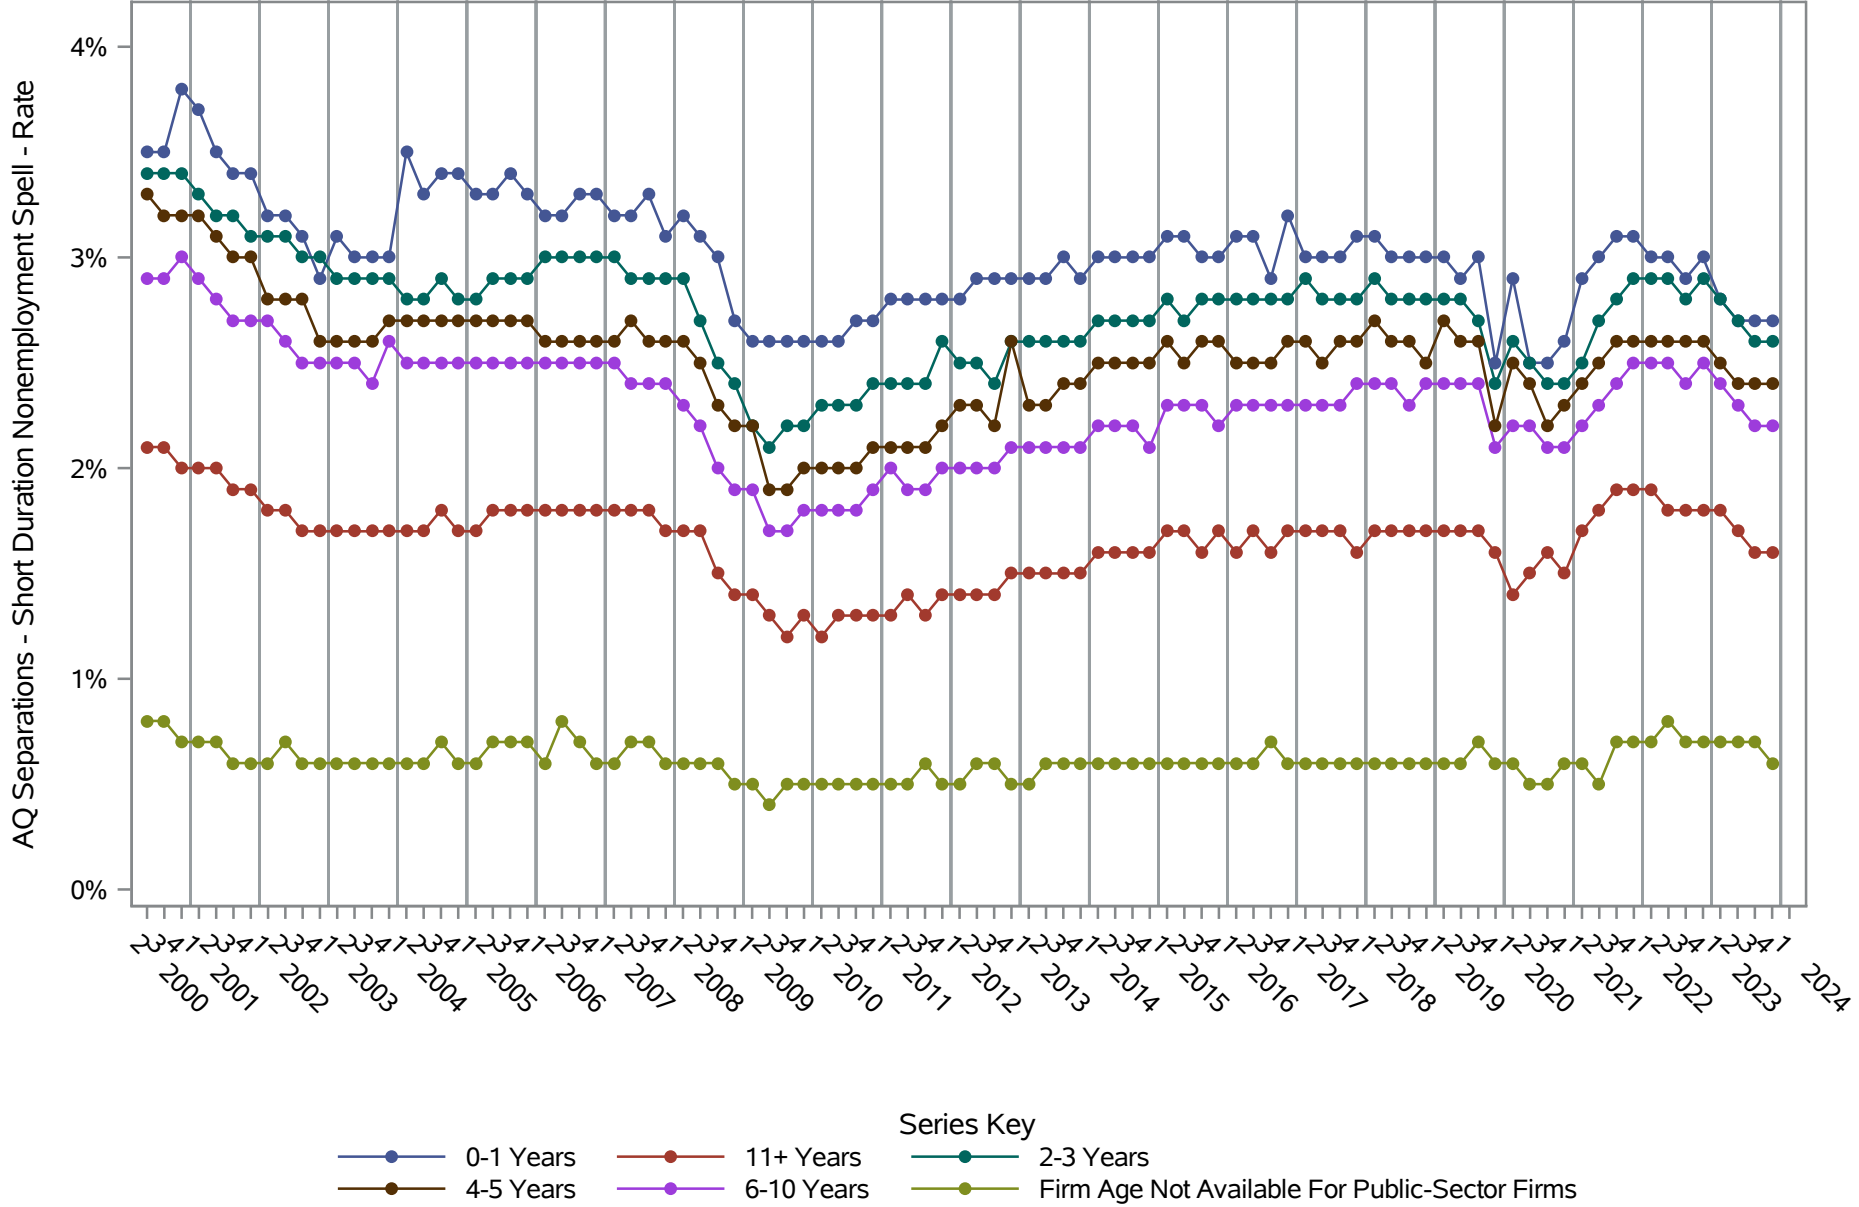

National J2J Rates

AQ Separations - Short Duration Nonemployment Spell (Seasonally Adjusted) by Firm Age

Source: United States Census Bureau, Job-to-Job Flow Statistics, Release R2025Q1 (Beta)