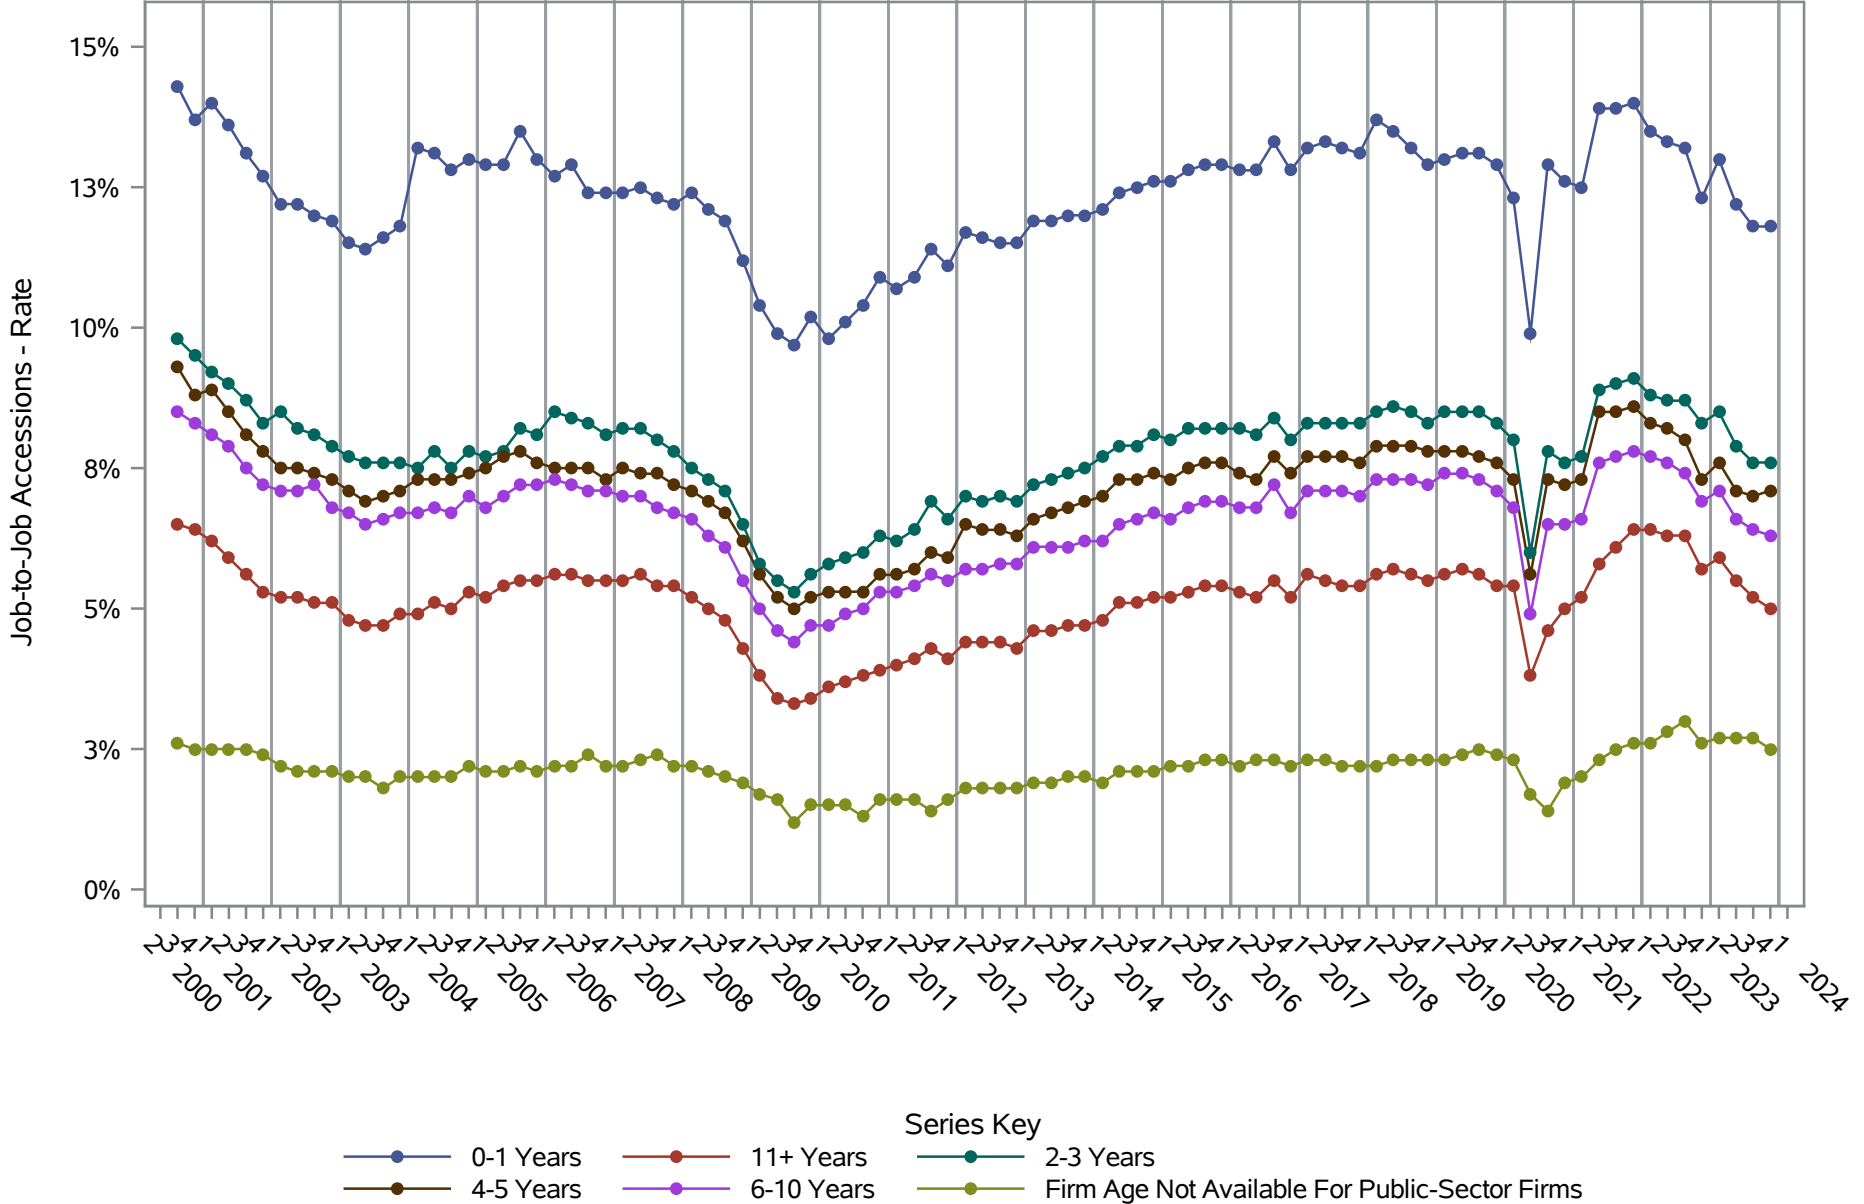

National J2J Rates

Main Job Accessions (Seasonally Adjusted) by Firm Age

Source: United States Census Bureau, Job-to-Job Flow Statistics, Release R2025Q1 (Beta)

National J2J Rates

Main Job Separations (Seasonally Adjusted) by Firm Age

Source: United States Census Bureau, Job-to-Job Flow Statistics, Release R2025Q1 (Beta)

National J2J Rates

Job-to-Job Accessions (Seasonally Adjusted) by Firm Age

Source: United States Census Bureau, Job-to-Job Flow Statistics, Release R2025Q1 (Beta)

National J2J Rates

Job-to-Job Separations (Seasonally Adjusted) by Firm Age

Source: United States Census Bureau, Job-to-Job Flow Statistics, Release R2025Q1 (Beta)

National J2J Rates

Main Job Accessions - Persistent Nonemployment Spell (Seasonally Adjusted) by Firm Age