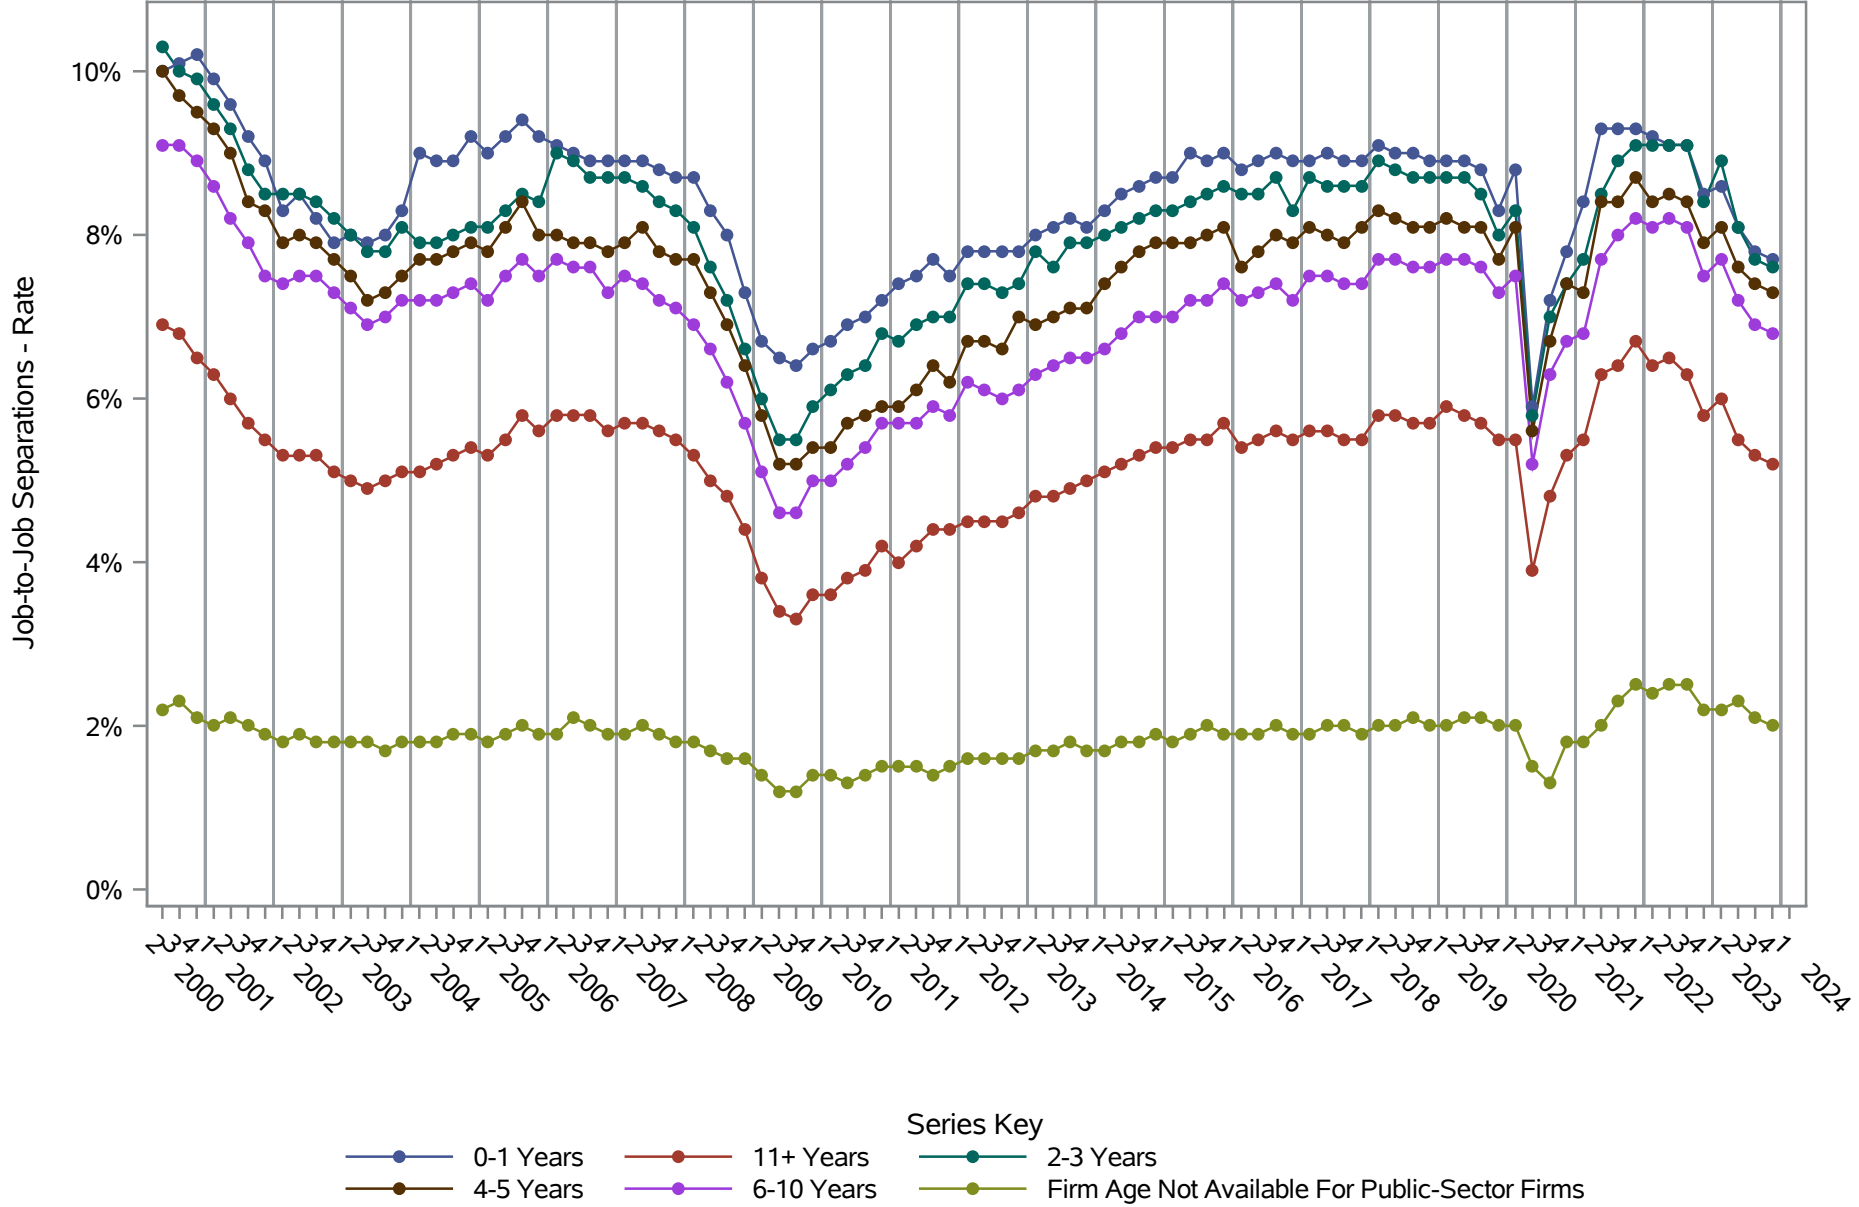

National J2J Rates

Main Job Accessions (Seasonally Adjusted) by Firm Age

Source: United States Census Bureau, Job-to-Job Flow Statistics, Release R2025Q1 (Beta)

National J2J Rates

Main Job Separations (Seasonally Adjusted) by Firm Age

Source: United States Census Bureau, Job-to-Job Flow Statistics, Release R2025Q1 (Beta)

National J2J Rates

Job-to-Job Accessions (Seasonally Adjusted) by Firm Age

Source: United States Census Bureau, Job-to-Job Flow Statistics, Release R2025Q1 (Beta)

National J2J Rates

Job-to-Job Separations (Seasonally Adjusted) by Firm Age

Source: United States Census Bureau, Job-to-Job Flow Statistics, Release R2025Q1 (Beta)

National J2J Rates

Main Job Accessions - Persistent Nonemployment Spell (Seasonally Adjusted) by Firm Age