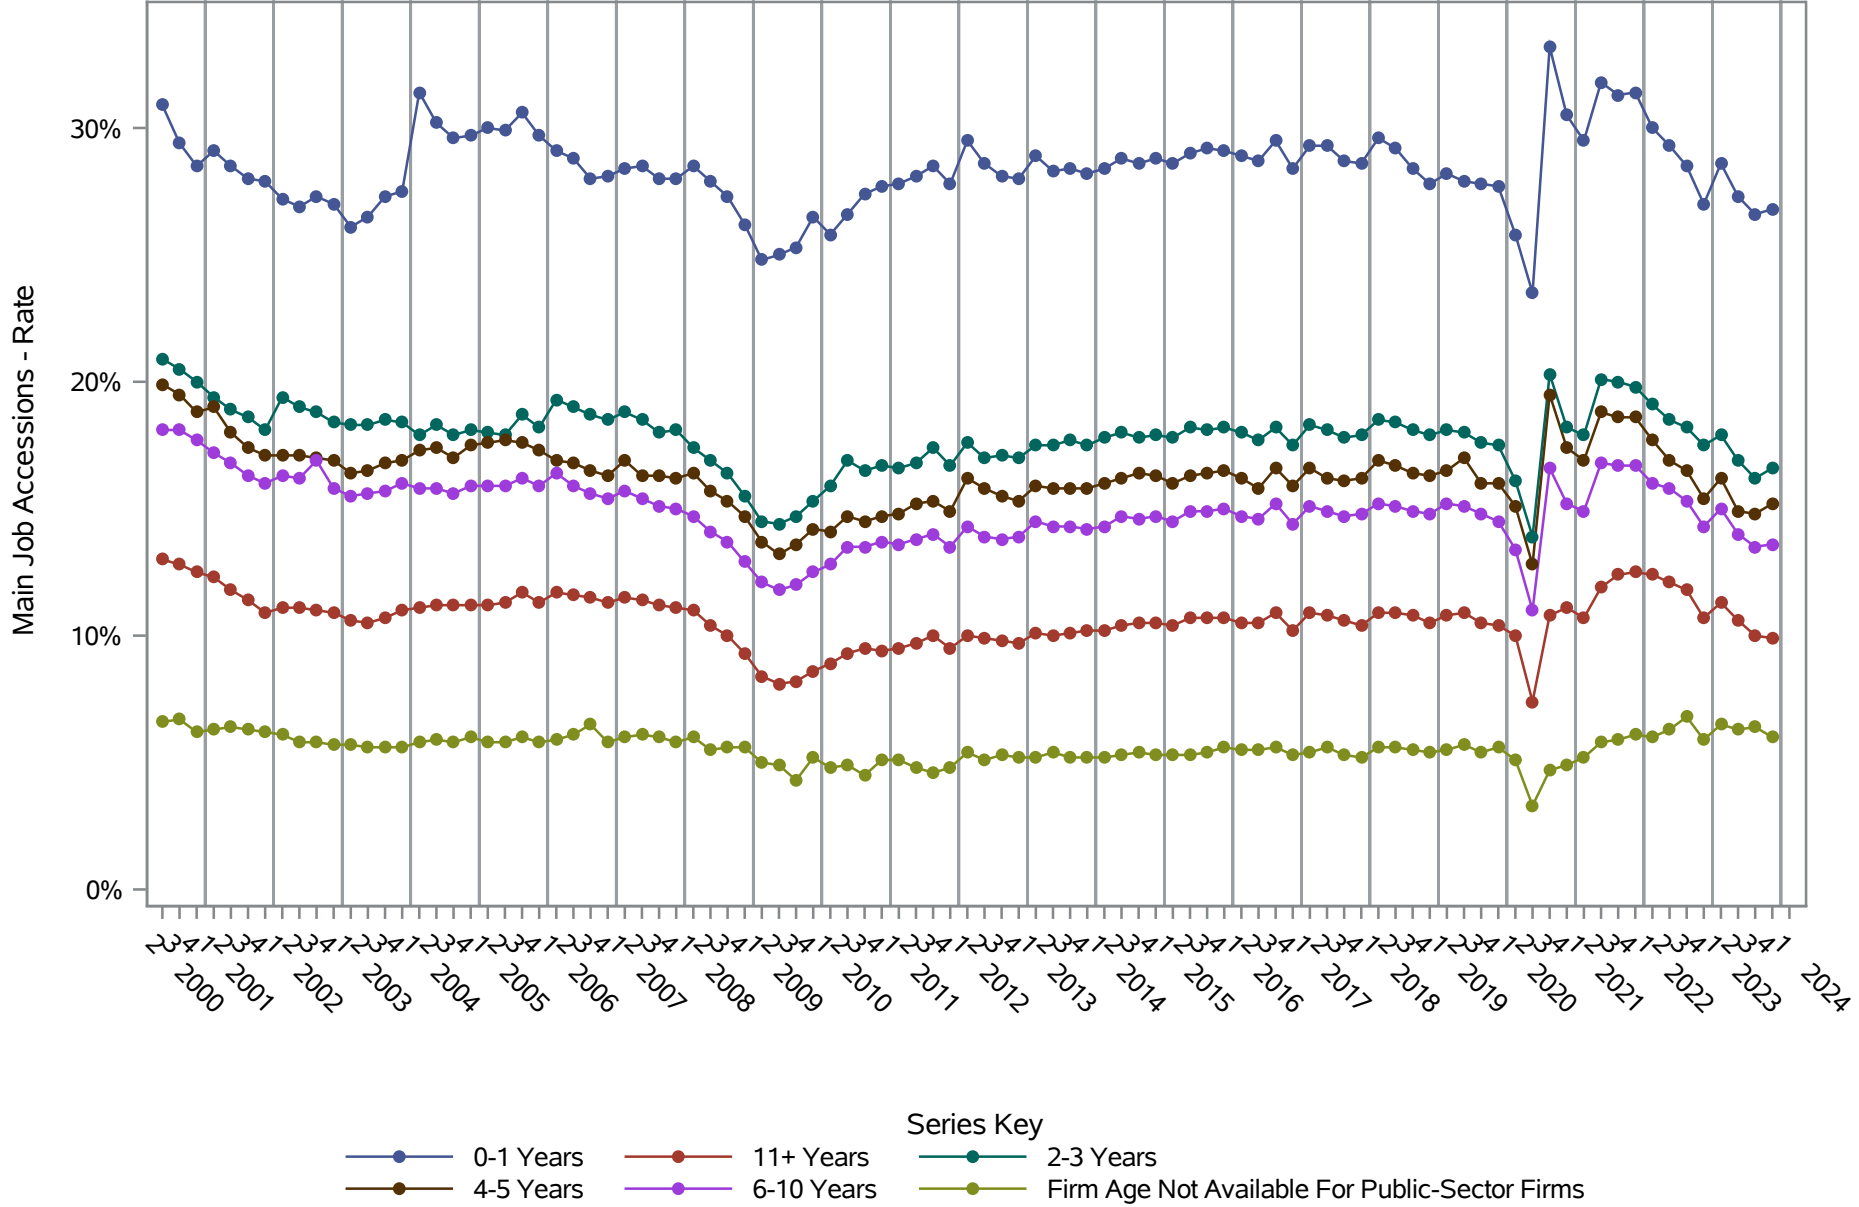

National J2J Rates

Main Job Accessions (Seasonally Adjusted) by Firm Age

Source: United States Census Bureau, Job-to-Job Flow Statistics, Release R2025Q1 (Beta)

National J2J Rates

Main Job Separations (Seasonally Adjusted) by Firm Age

Source: United States Census Bureau, Job-to-Job Flow Statistics, Release R2025Q1 (Beta)

National J2J Rates

Job-to-Job Accessions (Seasonally Adjusted) by Firm Age

Source: United States Census Bureau, Job-to-Job Flow Statistics, Release R2025Q1 (Beta)

National J2J Rates

Job-to-Job Separations (Seasonally Adjusted) by Firm Age

Source: United States Census Bureau, Job-to-Job Flow Statistics, Release R2025Q1 (Beta)

National J2J Rates

Main Job Accessions - Persistent Nonemployment Spell (Seasonally Adjusted) by Firm Age