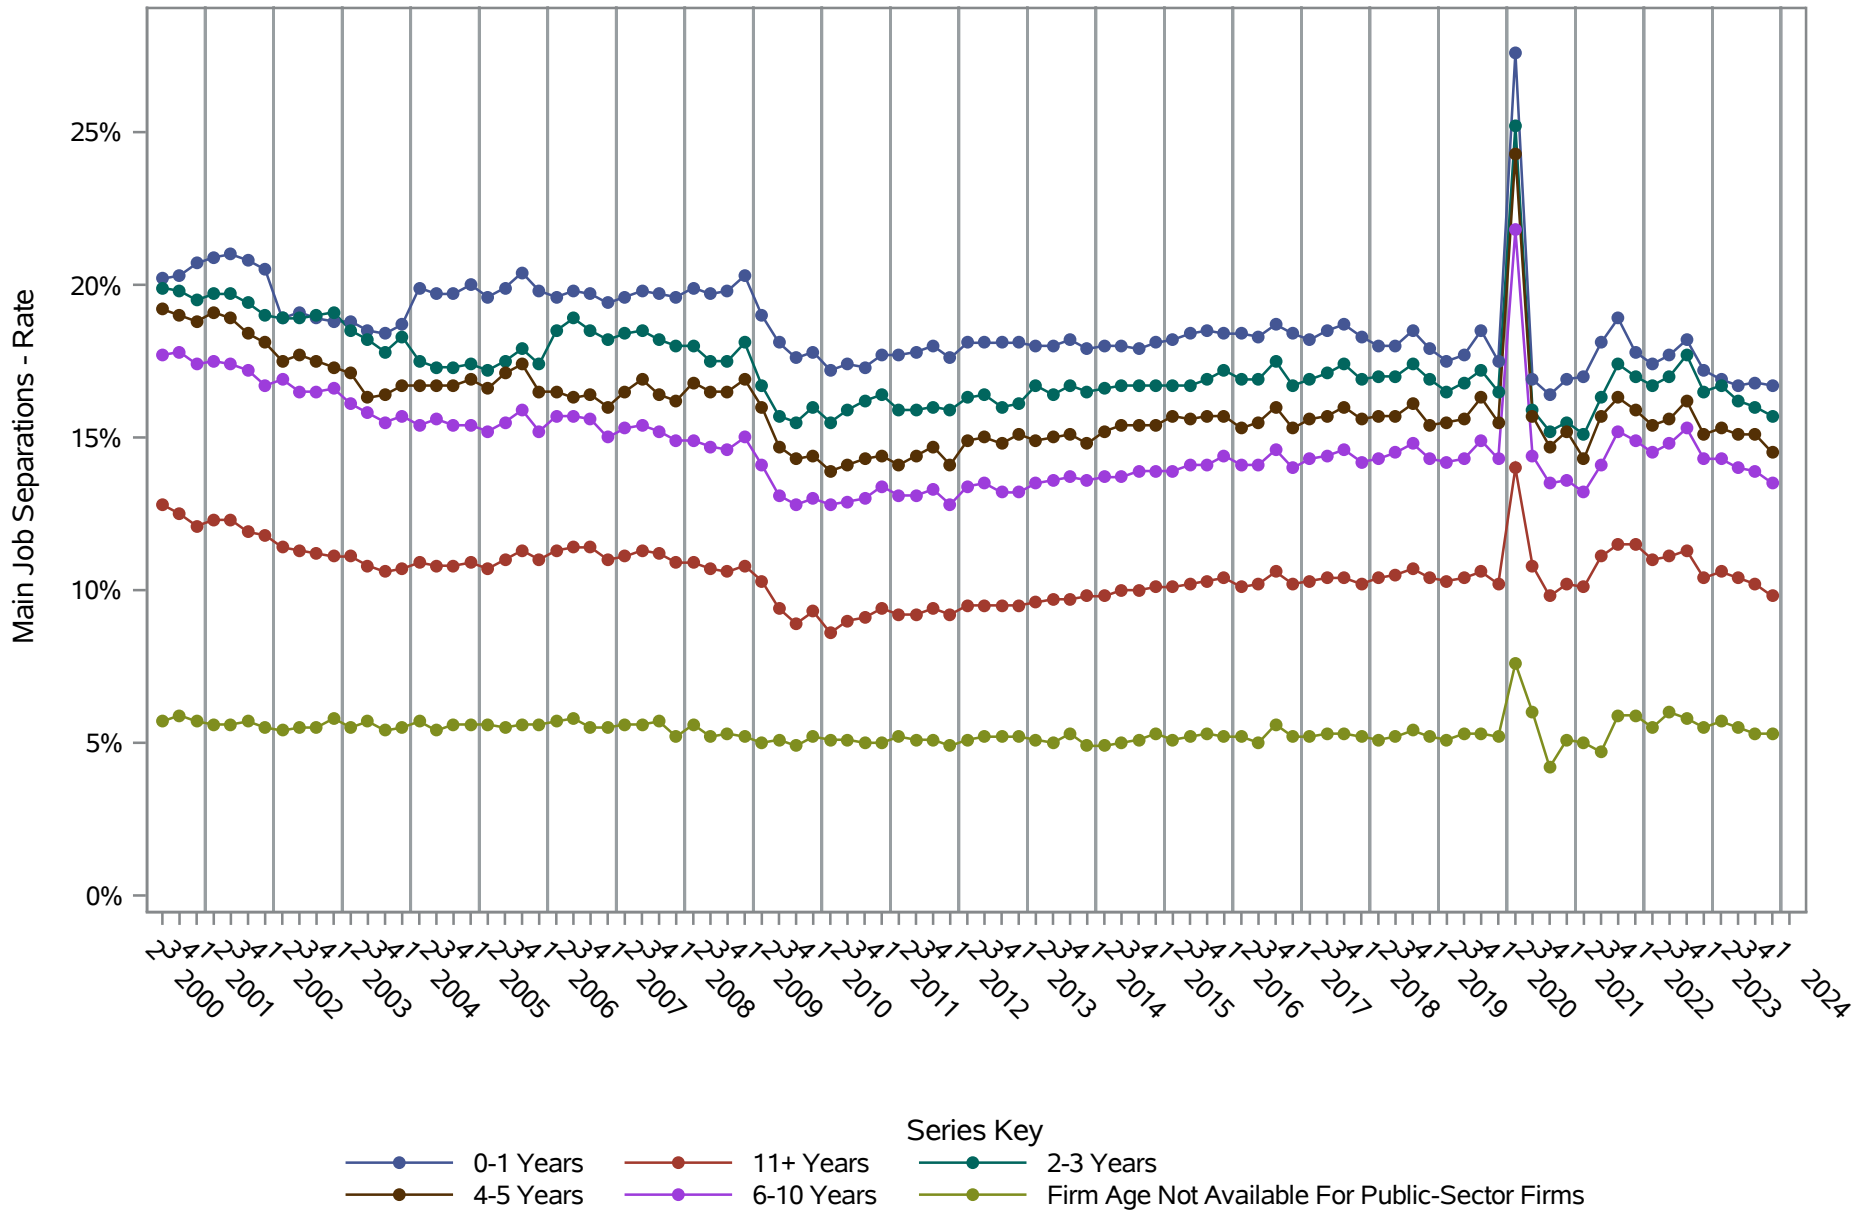

National J2J Rates

Main Job Accessions (Seasonally Adjusted) by Firm Age

Source: United States Census Bureau, Job-to-Job Flow Statistics, Release R2025Q1 (Beta)

National J2J Rates

Main Job Separations (Seasonally Adjusted) by Firm Age

Source: United States Census Bureau, Job-to-Job Flow Statistics, Release R2025Q1 (Beta)

National J2J Rates

Job-to-Job Accessions (Seasonally Adjusted) by Firm Age

Source: United States Census Bureau, Job-to-Job Flow Statistics, Release R2025Q1 (Beta)

National J2J Rates

Job-to-Job Separations (Seasonally Adjusted) by Firm Age

Source: United States Census Bureau, Job-to-Job Flow Statistics, Release R2025Q1 (Beta)

National J2J Rates

Main Job Accessions - Persistent Nonemployment Spell (Seasonally Adjusted) by Firm Age