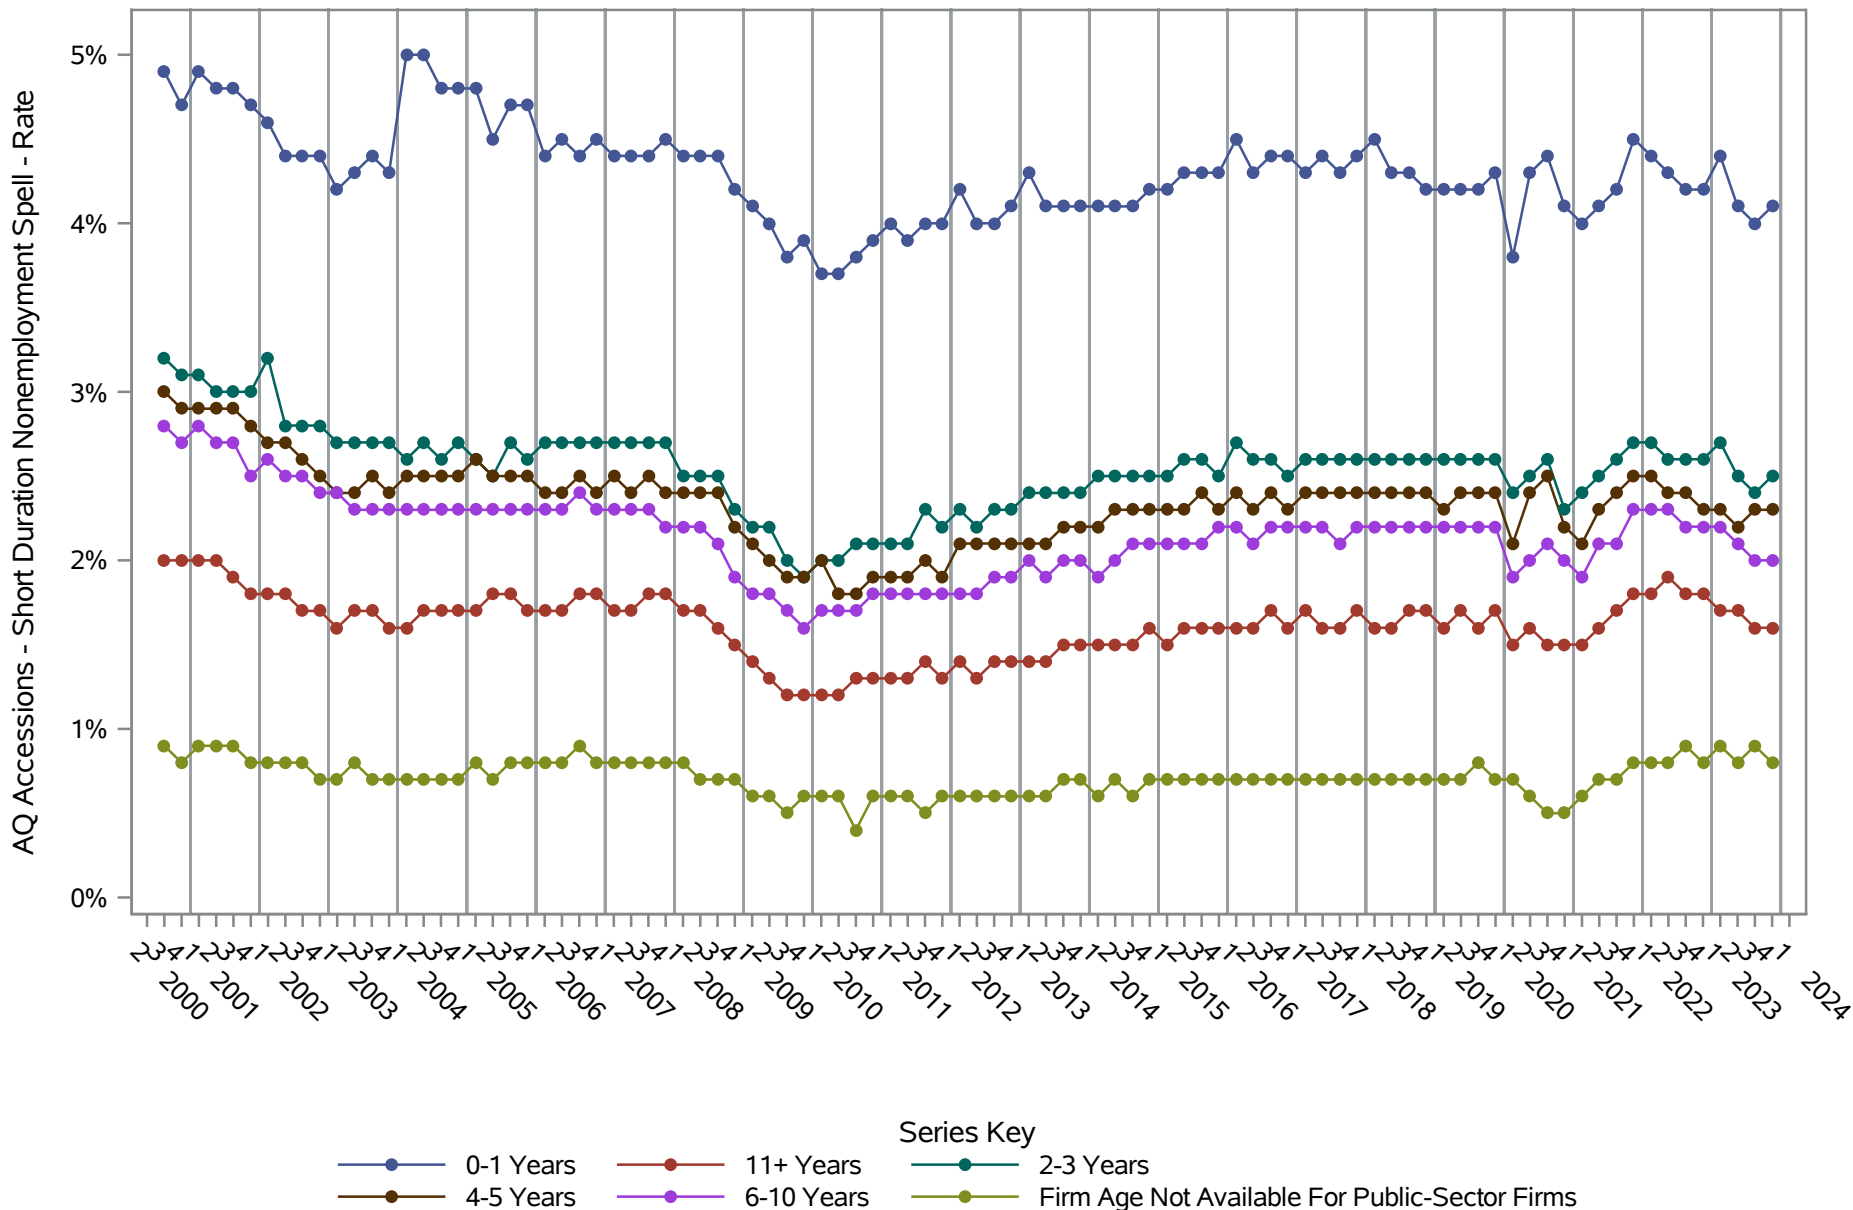

Source: United States Census Bureau, Job-to-Job Flow Statistics, Release R2025Q1 (Beta)

National J2J Rates

Main Job Separations - Persistent Nonemployment Spell (Seasonally Adjusted)

by Firm Age

Source: United States Census Bureau, Job-to-Job Flow Statistics, Release R2025Q1 (Beta)

National J2J Rates

EE Accessions (Seasonally Adjusted) by Firm Age

Source: United States Census Bureau, Job-to-Job Flow Statistics, Release R2025Q1 (Beta)

National J2J Rates

AQ Accessions - Short Duration Nonemployment Spell (Seasonally Adjusted) by Firm Age

Source: United States Census Bureau, Job-to-Job Flow Statistics, Release R2025Q1 (Beta)

National J2J Rates

AQ Separations - Short Duration Nonemployment Spell (Seasonally Adjusted) by Firm Age

Source: United States Census Bureau, Job-to-Job Flow Statistics, Release R2025Q1 (Beta)