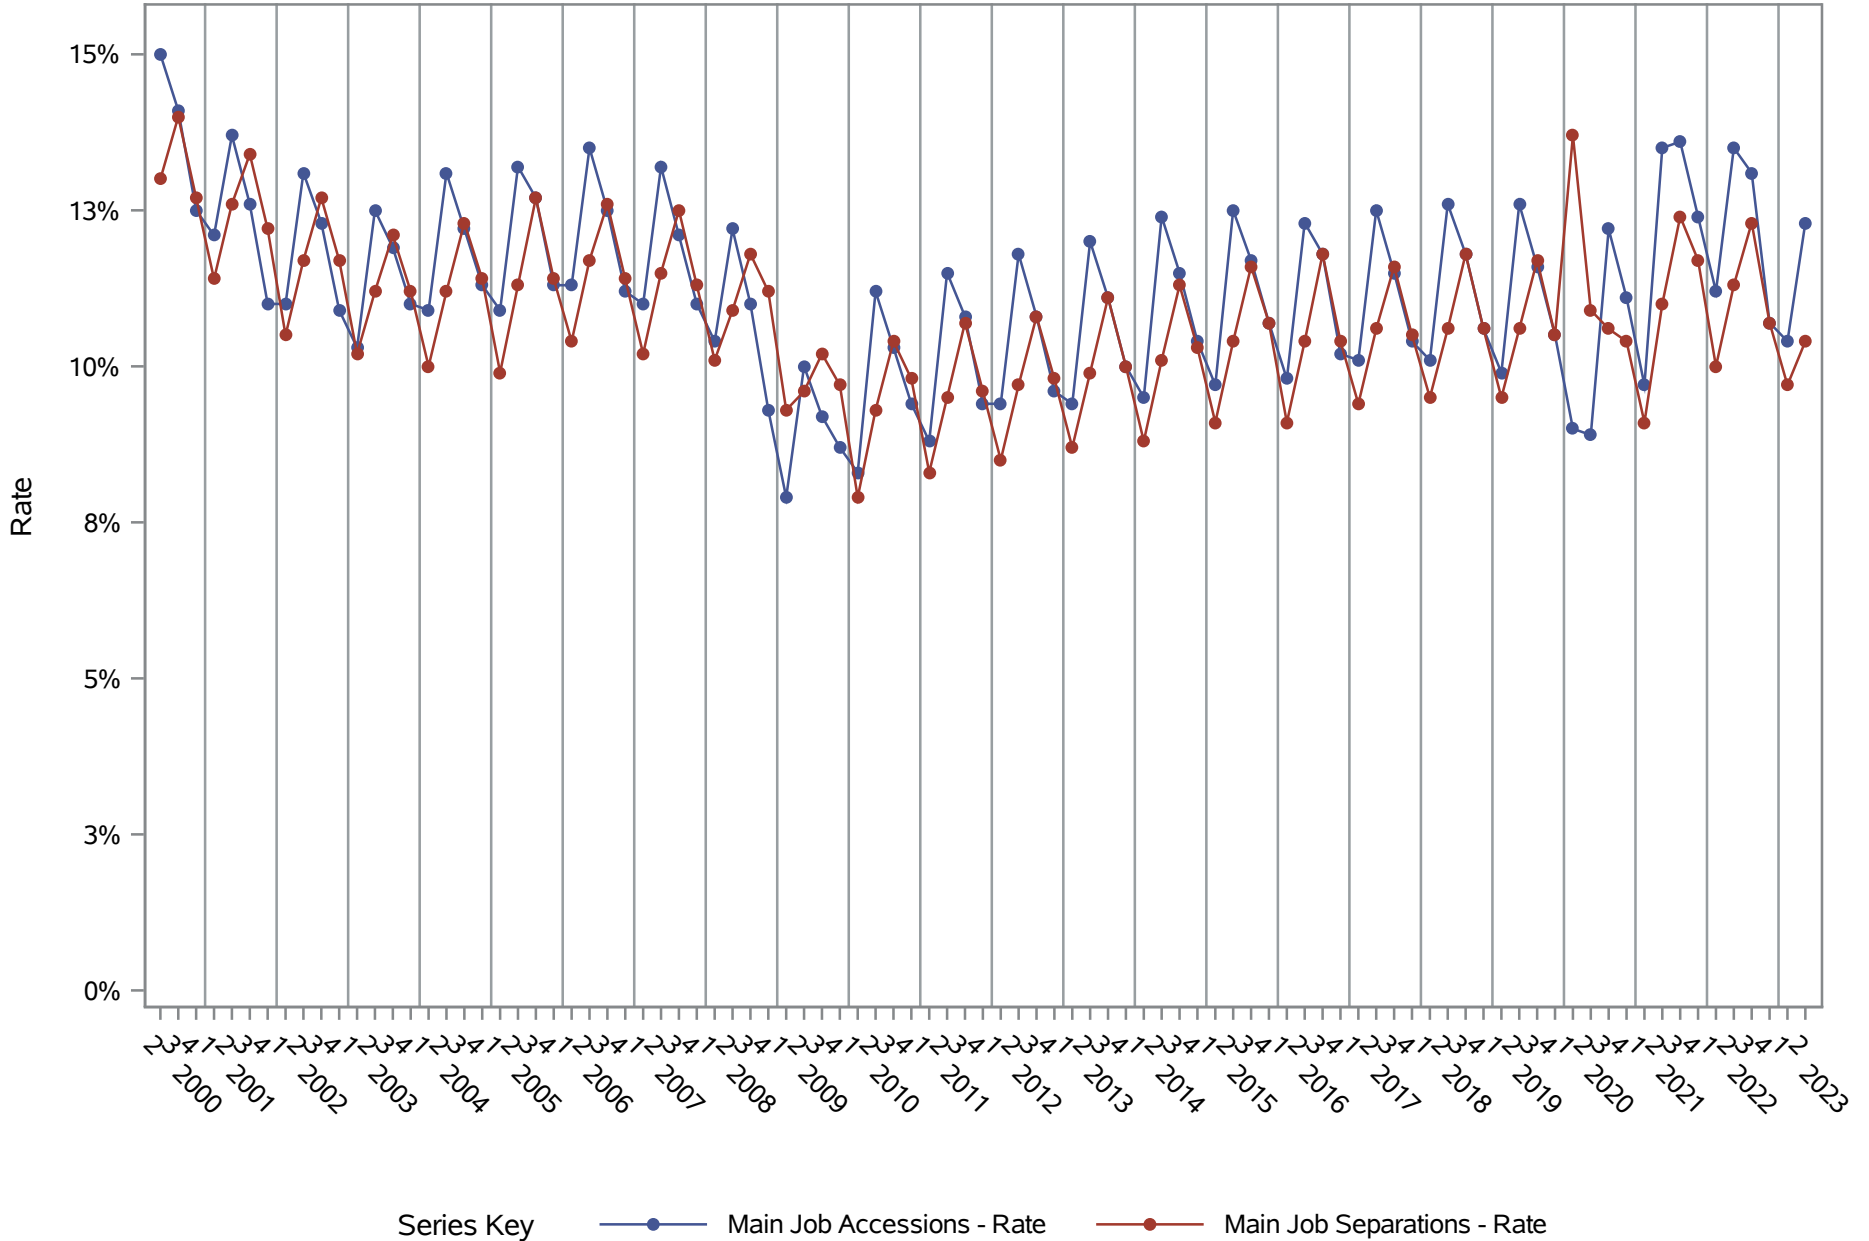

National J2J Rates

Accessions to and Separations from Main Jobs (Not Seasonally Adjusted)

Source: United States Census Bureau, Job-to-Job Flow Statistics, Release R2024Q2 (Beta)

National J2J Rates

Accessions from and Separations to Persistent Nonemployment, and Job-to-Job Accessions and Separations (Not Seasonally Adjusted)

Source: United States Census Bureau, Job-to-Job Flow Statistics, Release R2024Q2 (Beta)

National J2J Rates

All Measures of Accessions/Start of Main Job (Not Seasonally Adjusted)

Source: United States Census Bureau, Job-to-Job Flow Statistics, Release R2024Q2 (Beta)

National J2J Rates

All Measures of Separations/End of Main Job (Not Seasonally Adjusted)

- Series Key
- Main Job Separations - Rate
 - Main Job Ends - Rate
 - EE Separations - Rate
 - AQ Separations - Short Duration Nonemployment Spell - Rate
 - Job-to-Job Separations - Rate
 - Main Job Separations - Any Nonemployment Spell - Rate
 - Main Job Separations - Persistent Nonemployment Spell - Rate
 - Main Job Separations - Full-qtr Nonemployment Spell - Rate