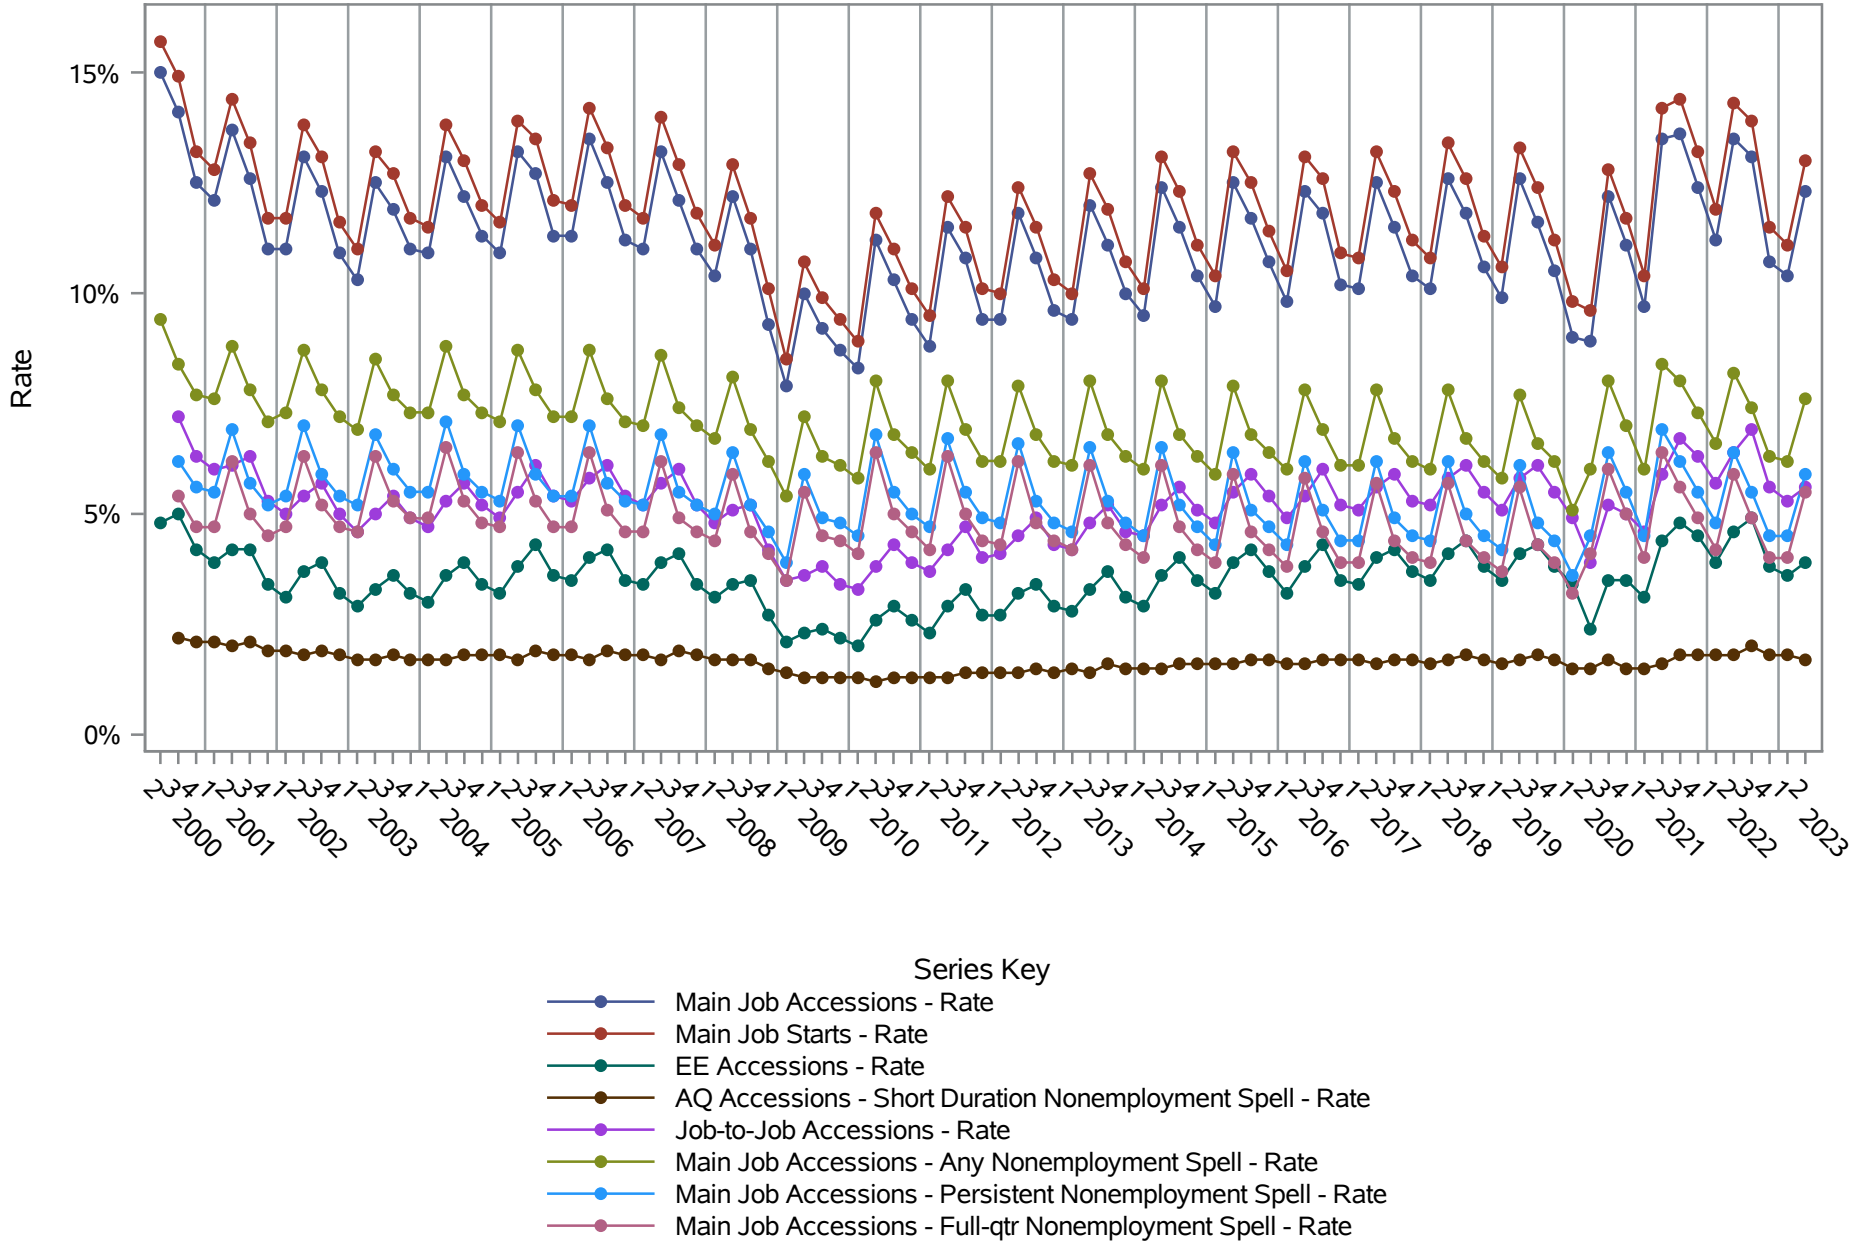

National J2J Rates

Accessions to and Separations from Main Jobs (Not Seasonally Adjusted)

Source: United States Census Bureau, Job-to-Job Flow Statistics, Release R2024Q2 (Beta)

National J2J Rates

Accessions from and Separations to Persistent Nonemployment, and Job-to-Job Accessions and Separations (Not Seasonally Adjusted)

Source: United States Census Bureau, Job-to-Job Flow Statistics, Release R2024Q2 (Beta)

National J2J Rates

All Measures of Accessions/Start of Main Job (Not Seasonally Adjusted)

Source: United States Census Bureau, Job-to-Job Flow Statistics, Release R2024Q2 (Beta)

National J2J Rates

All Measures of Separations/End of Main Job (Not Seasonally Adjusted)

- Series Key
- Main Job Separations - Rate
 - Main Job Ends - Rate
 - EE Separations - Rate
 - AQ Separations - Short Duration Nonemployment Spell - Rate
 - Job-to-Job Separations - Rate
 - Main Job Separations - Any Nonemployment Spell - Rate
 - Main Job Separations - Persistent Nonemployment Spell - Rate
 - Main Job Separations - Full-qtr Nonemployment Spell - Rate