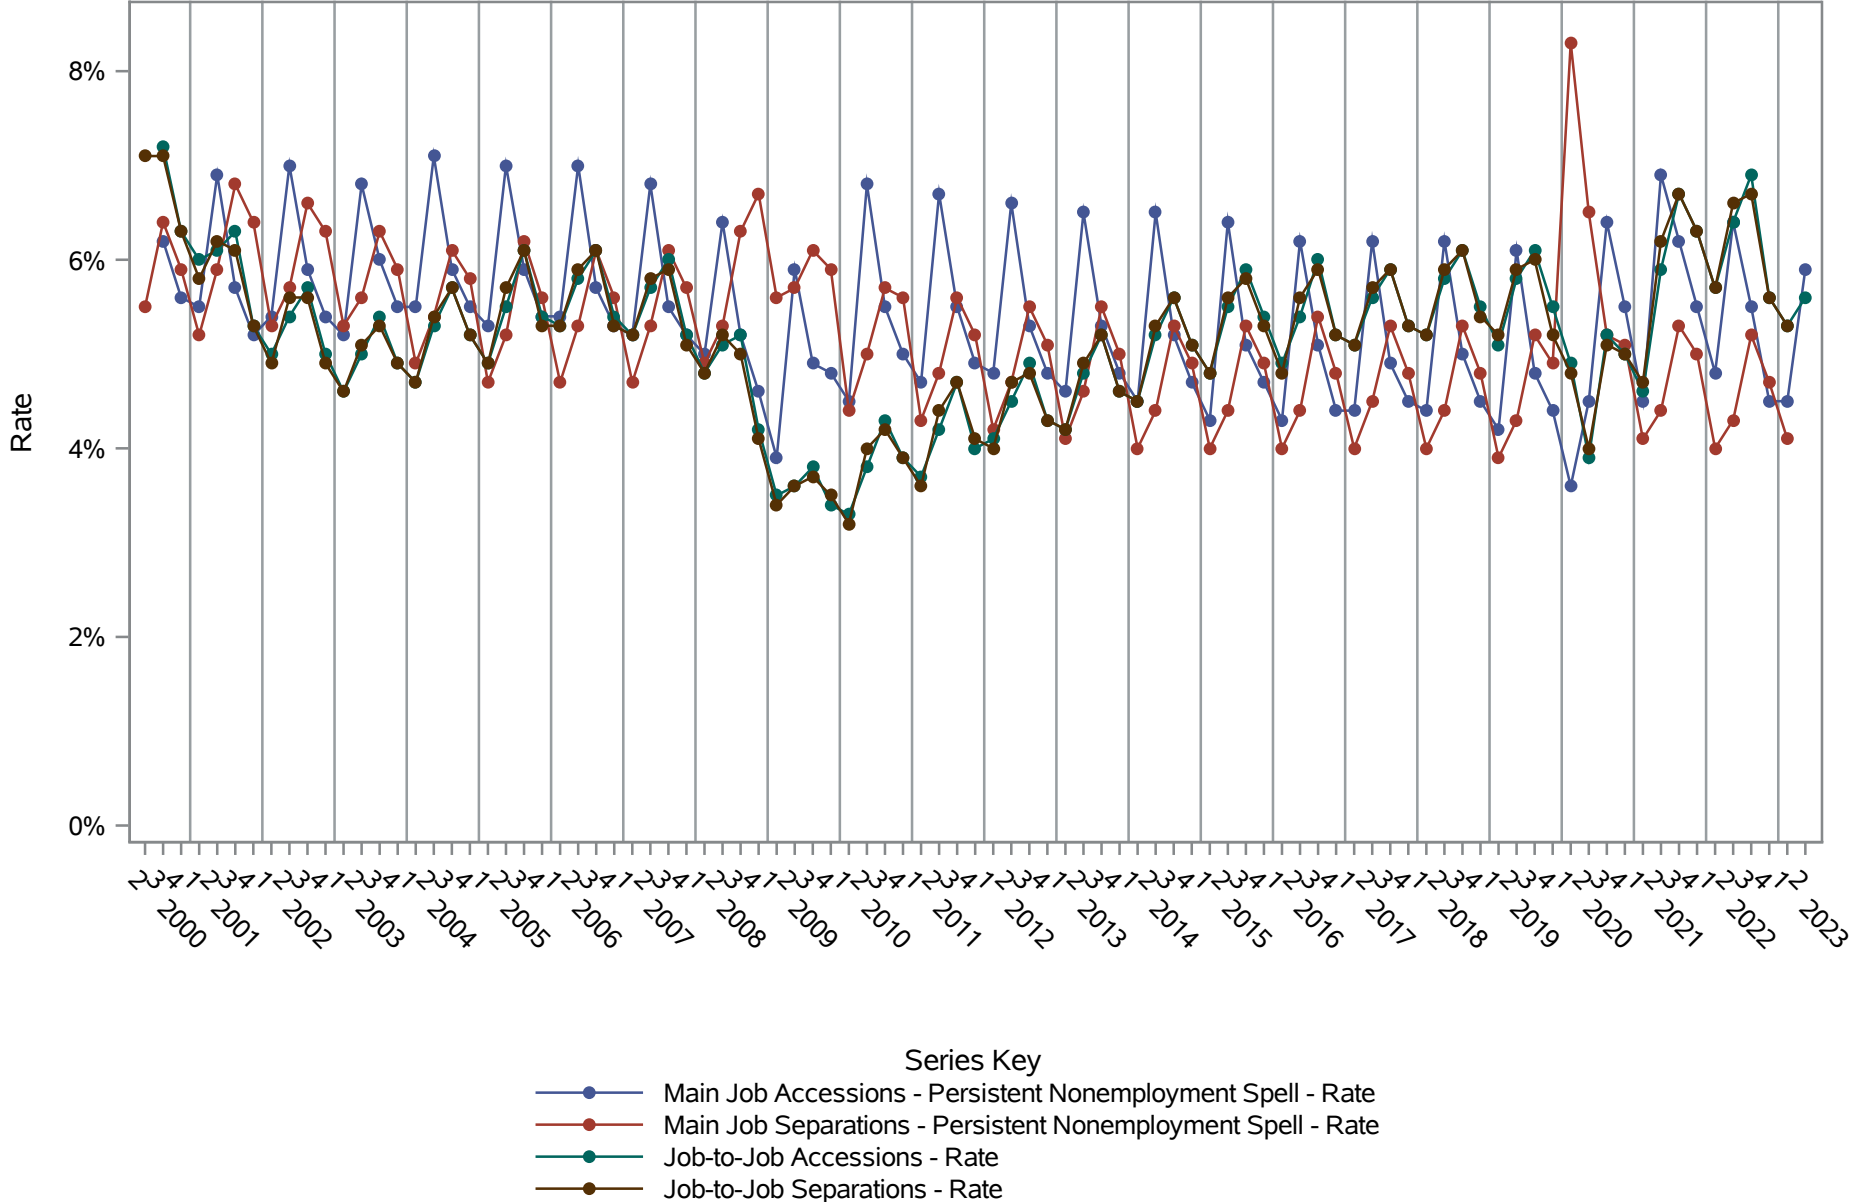

National J2J Rates

Accessions to and Separations from Main Jobs (Not Seasonally Adjusted)

Source: United States Census Bureau, Job-to-Job Flow Statistics, Release R2024Q2 (Beta)

National J2J Rates

Accessions from and Separations to Persistent Nonemployment, and Job-to-Job Accessions and Separations (Not Seasonally Adjusted)

Source: United States Census Bureau, Job-to-Job Flow Statistics, Release R2024Q2 (Beta)

National J2J Rates

All Measures of Accessions/Start of Main Job (Not Seasonally Adjusted)

Source: United States Census Bureau, Job-to-Job Flow Statistics, Release R2024Q2 (Beta)

National J2J Rates

All Measures of Separations/End of Main Job (Not Seasonally Adjusted)

- Series Key
- Main Job Separations - Rate
 - Main Job Ends - Rate
 - EE Separations - Rate
 - AQ Separations - Short Duration Nonemployment Spell - Rate
 - Job-to-Job Separations - Rate
 - Main Job Separations - Any Nonemployment Spell - Rate
 - Main Job Separations - Persistent Nonemployment Spell - Rate
 - Main Job Separations - Full-qtr Nonemployment Spell - Rate