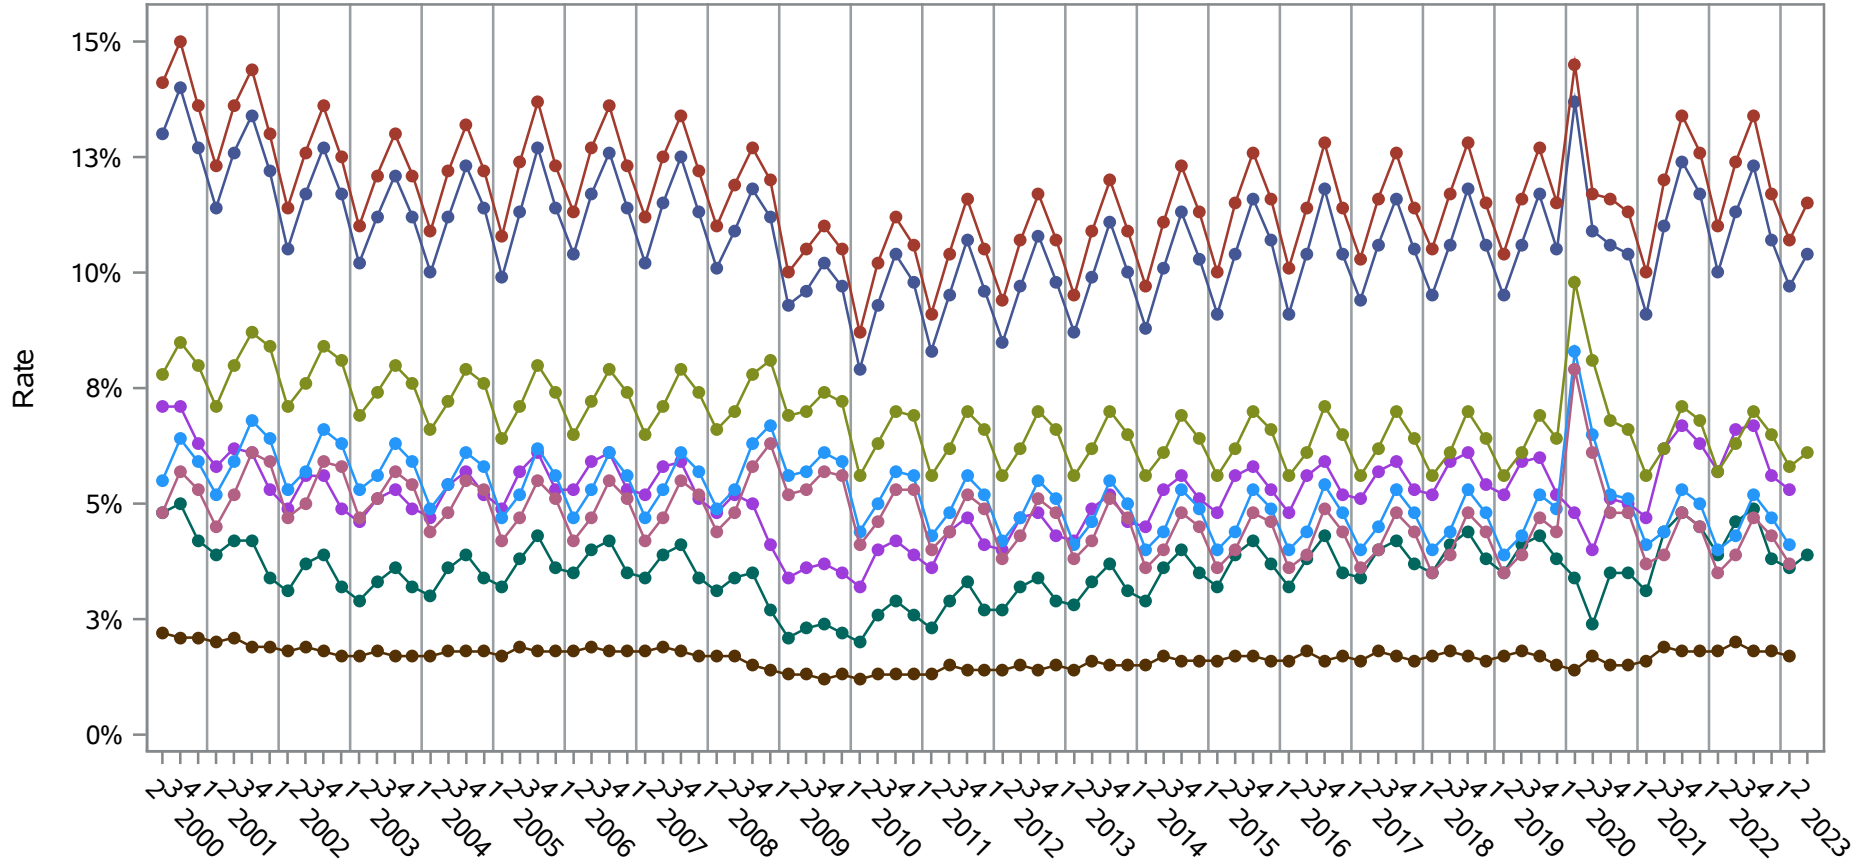

National J2J Rates

Accessions to and Separations from Main Jobs (Not Seasonally Adjusted)

Source: United States Census Bureau, Job-to-Job Flow Statistics, Release R2024Q2 (Beta)

National J2J Rates

Accessions from and Separations to Persistent Nonemployment, and Job-to-Job Accessions and Separations (Not Seasonally Adjusted)

Source: United States Census Bureau, Job-to-Job Flow Statistics, Release R2024Q2 (Beta)

National J2J Rates

All Measures of Accessions/Start of Main Job (Not Seasonally Adjusted)

Source: United States Census Bureau, Job-to-Job Flow Statistics, Release R2024Q2 (Beta)

National J2J Rates

All Measures of Separations/End of Main Job (Not Seasonally Adjusted)

- Series Key
- Main Job Separations - Rate
 - Main Job Ends - Rate
 - EE Separations - Rate
 - AQ Separations - Short Duration Nonemployment Spell - Rate
 - Job-to-Job Separations - Rate
 - Main Job Separations - Any Nonemployment Spell - Rate
 - Main Job Separations - Persistent Nonemployment Spell - Rate
 - Main Job Separations - Full-qtr Nonemployment Spell - Rate