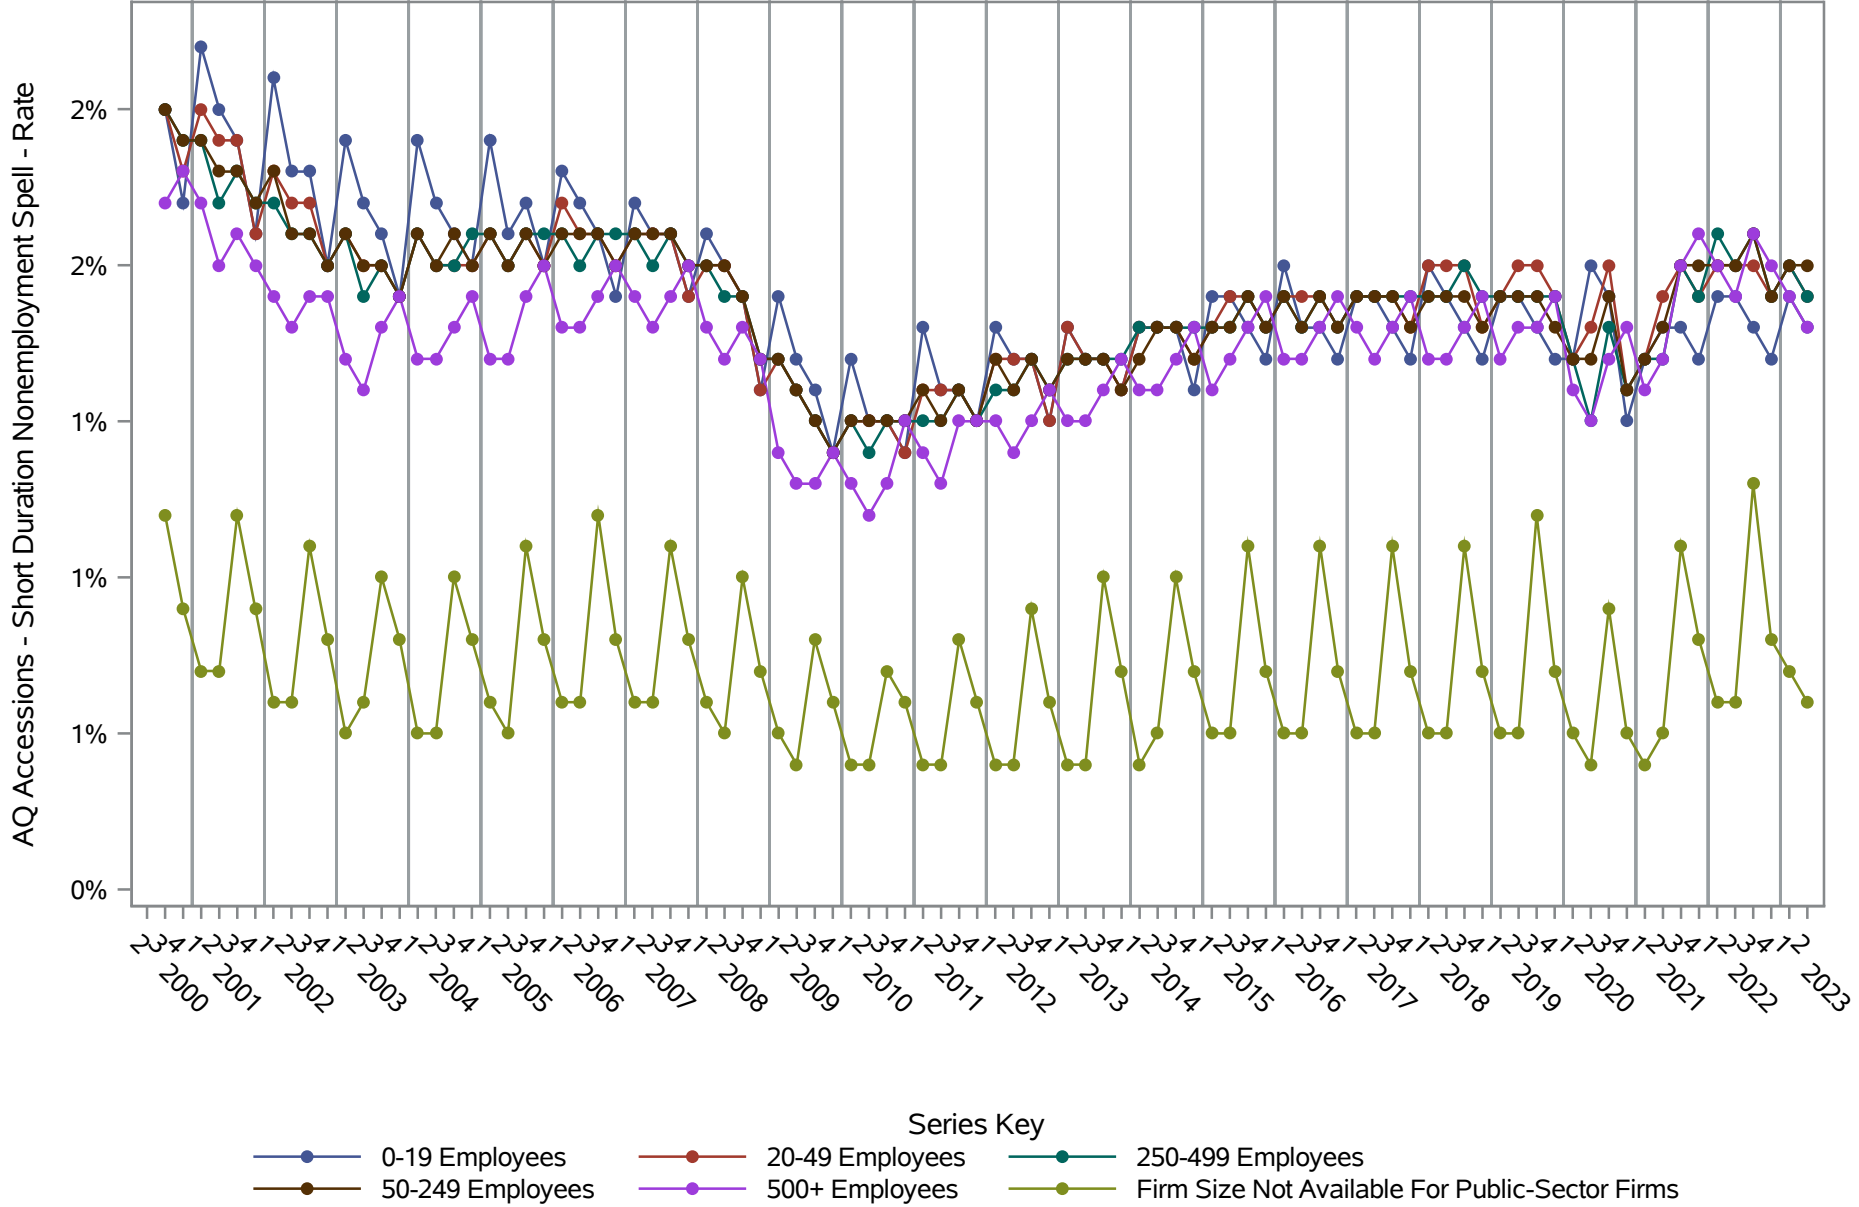

National J2J Rates

AQ Accessions - Short Duration Nonemployment Spell (Not Seasonally Adjusted)

by Firm Size

Source: United States Census Bureau, Job-to-Job Flow Statistics, Release R2024Q2 (Beta)