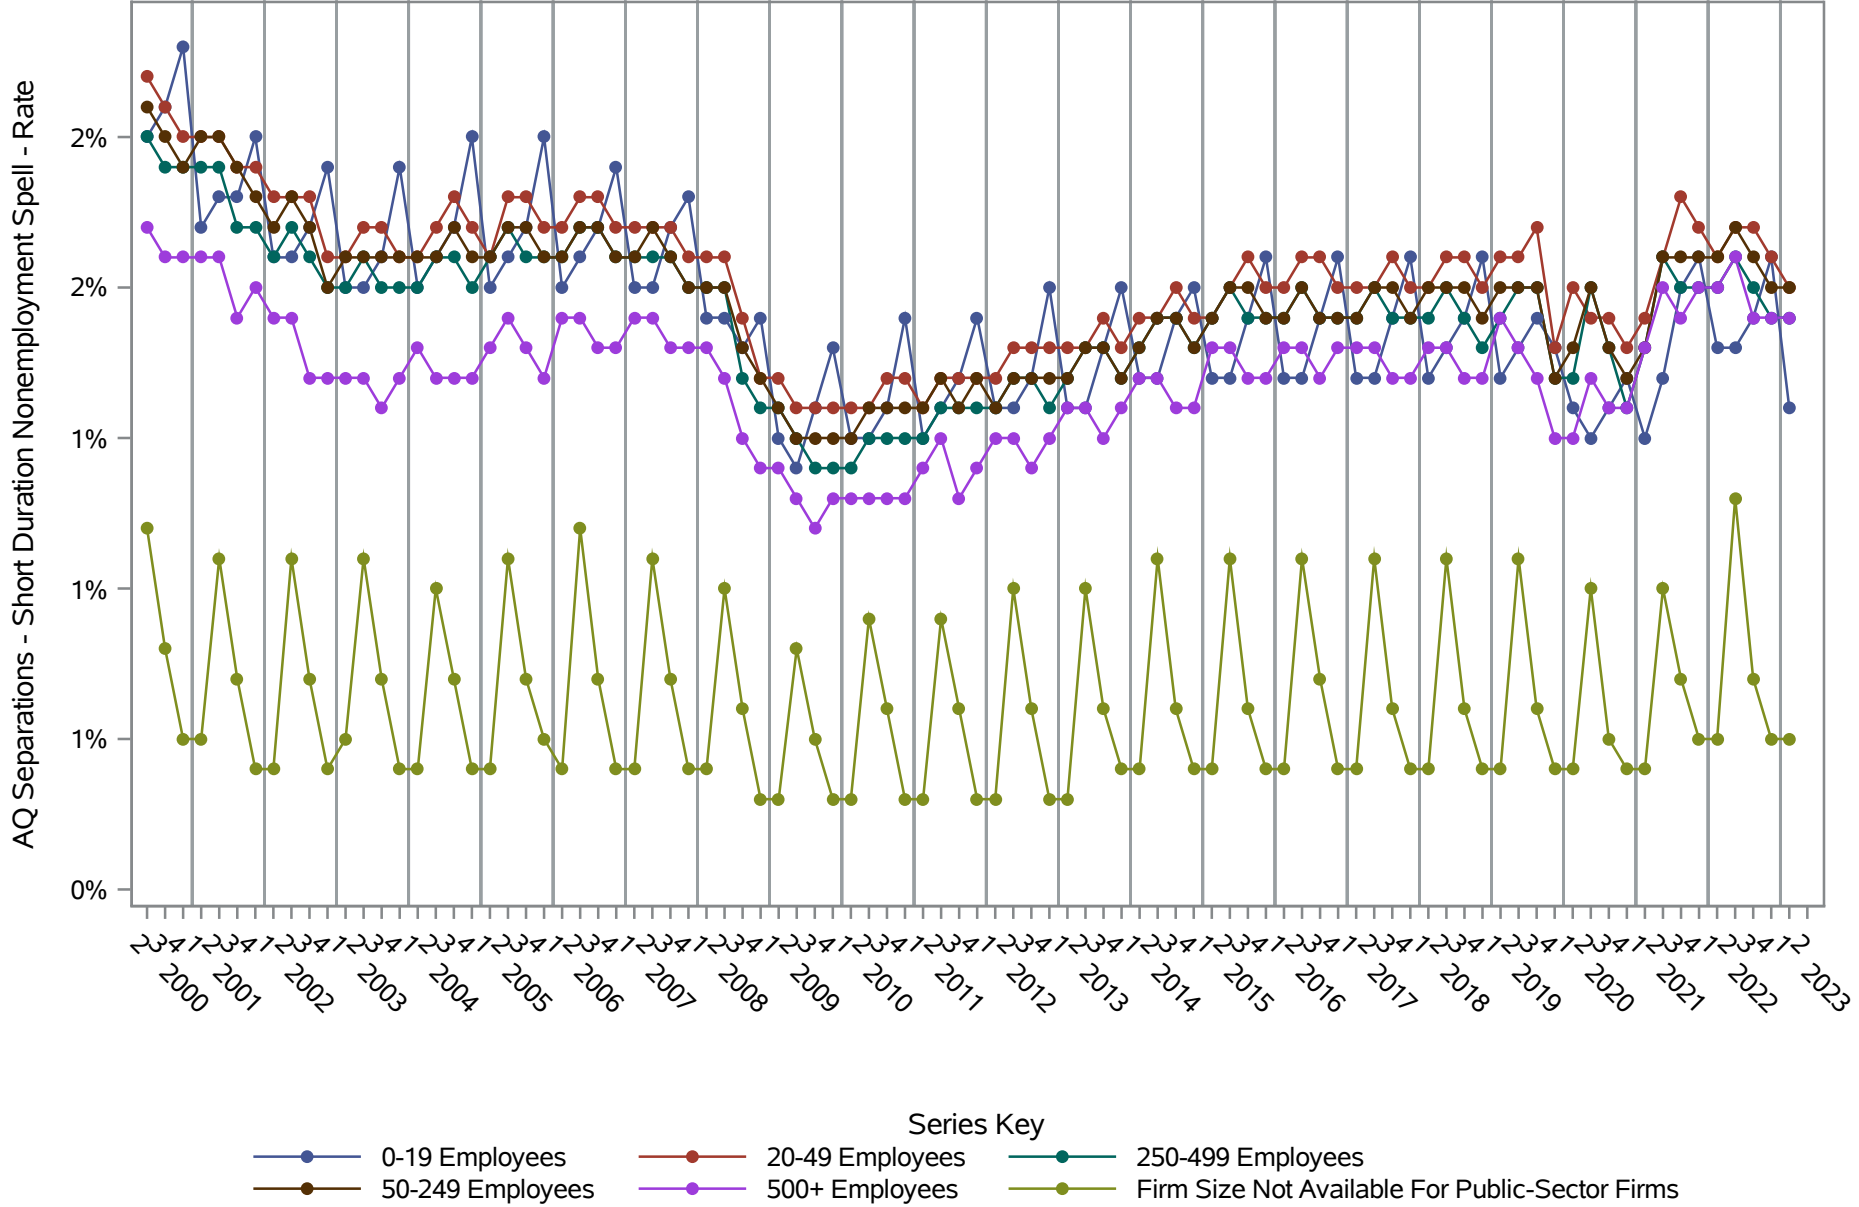

by Firm Size

Source: United States Census Bureau, Job-to-Job Flow Statistics, Release R2024Q2 (Beta)

National J2J Rates

AQ Separations - Short Duration Nonemployment Spell (Not Seasonally Adjusted)

by Firm Size

Source: United States Census Bureau, Job-to-Job Flow Statistics, Release R2024Q2 (Beta)