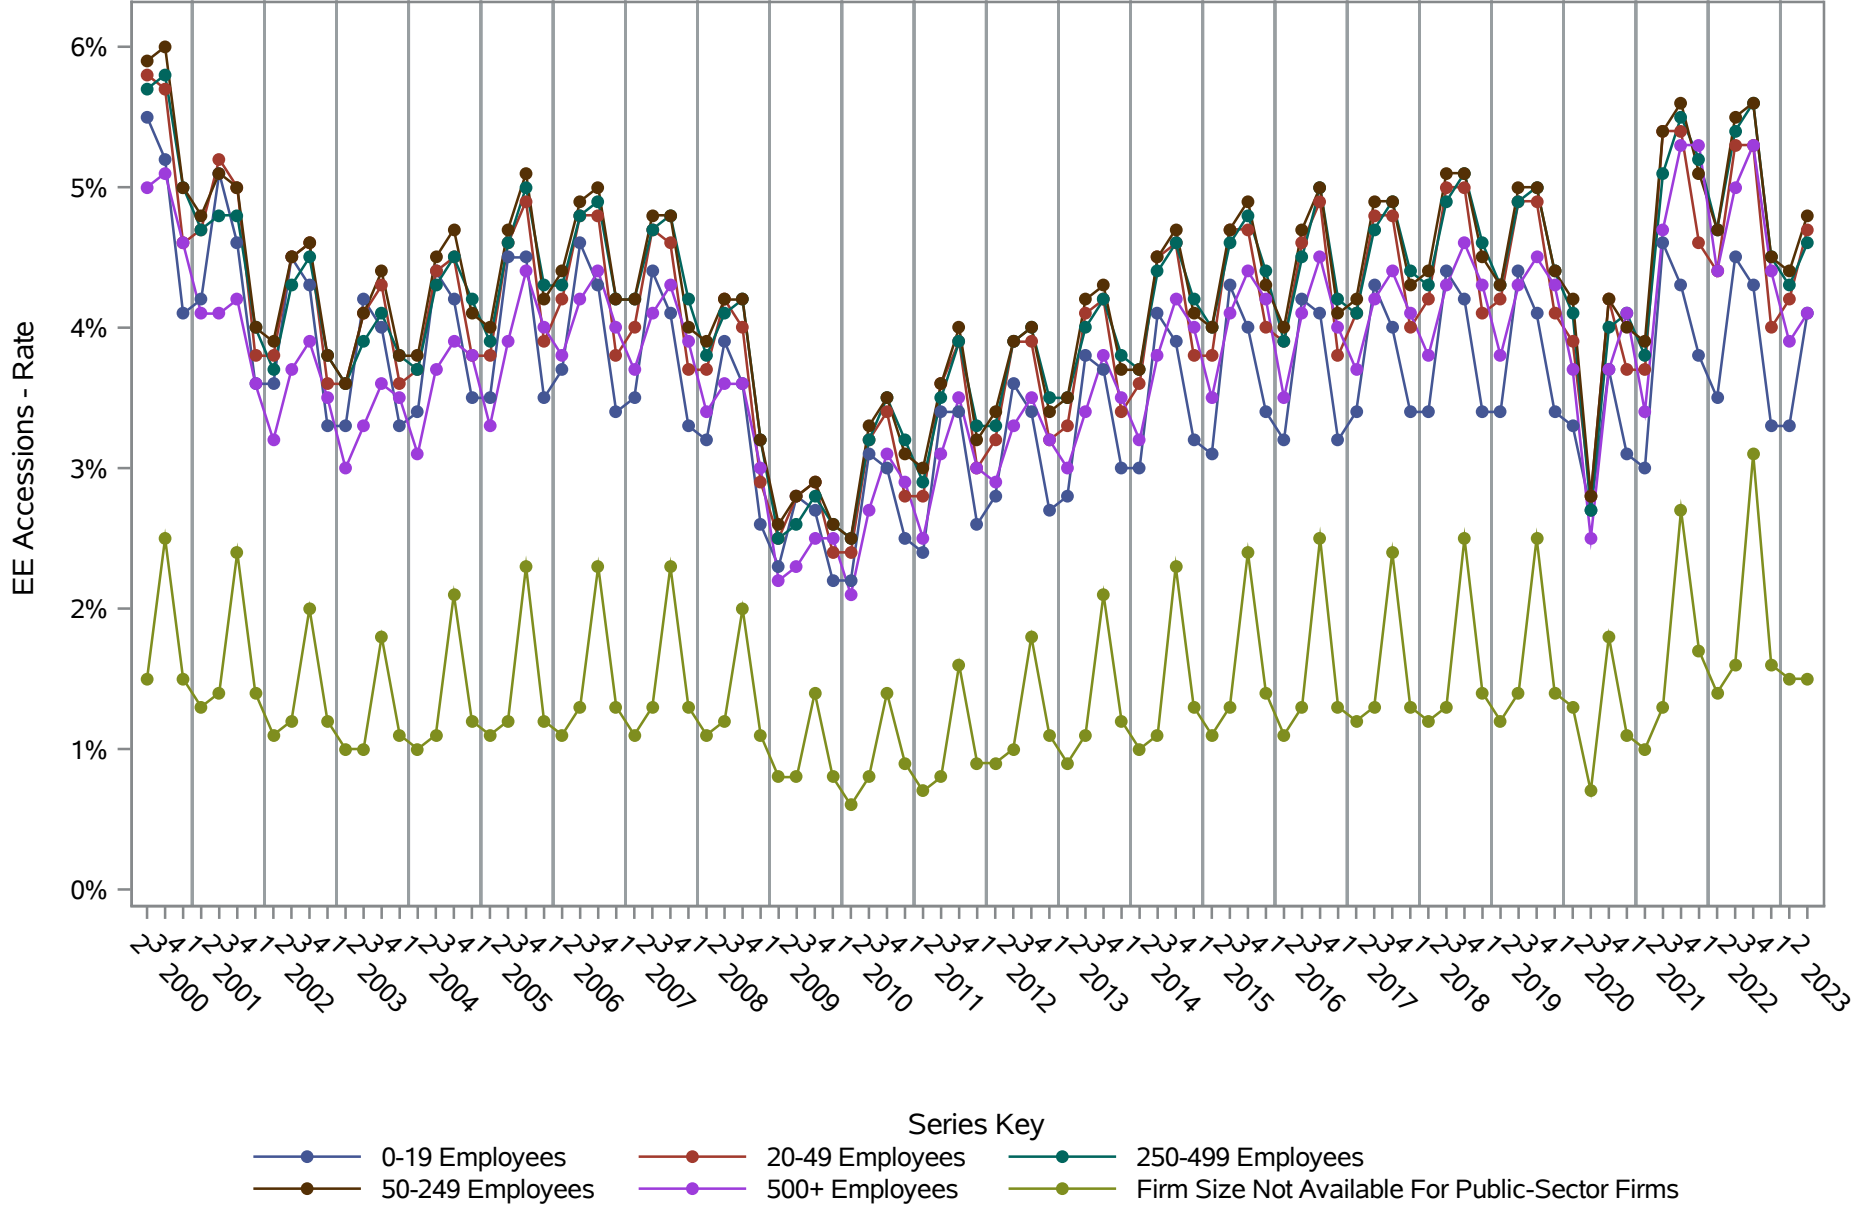

National J2J Rates

EE Accessions (Not Seasonally Adjusted)

by Firm Size

Source: United States Census Bureau, Job-to-Job Flow Statistics, Release R2024Q2 (Beta)