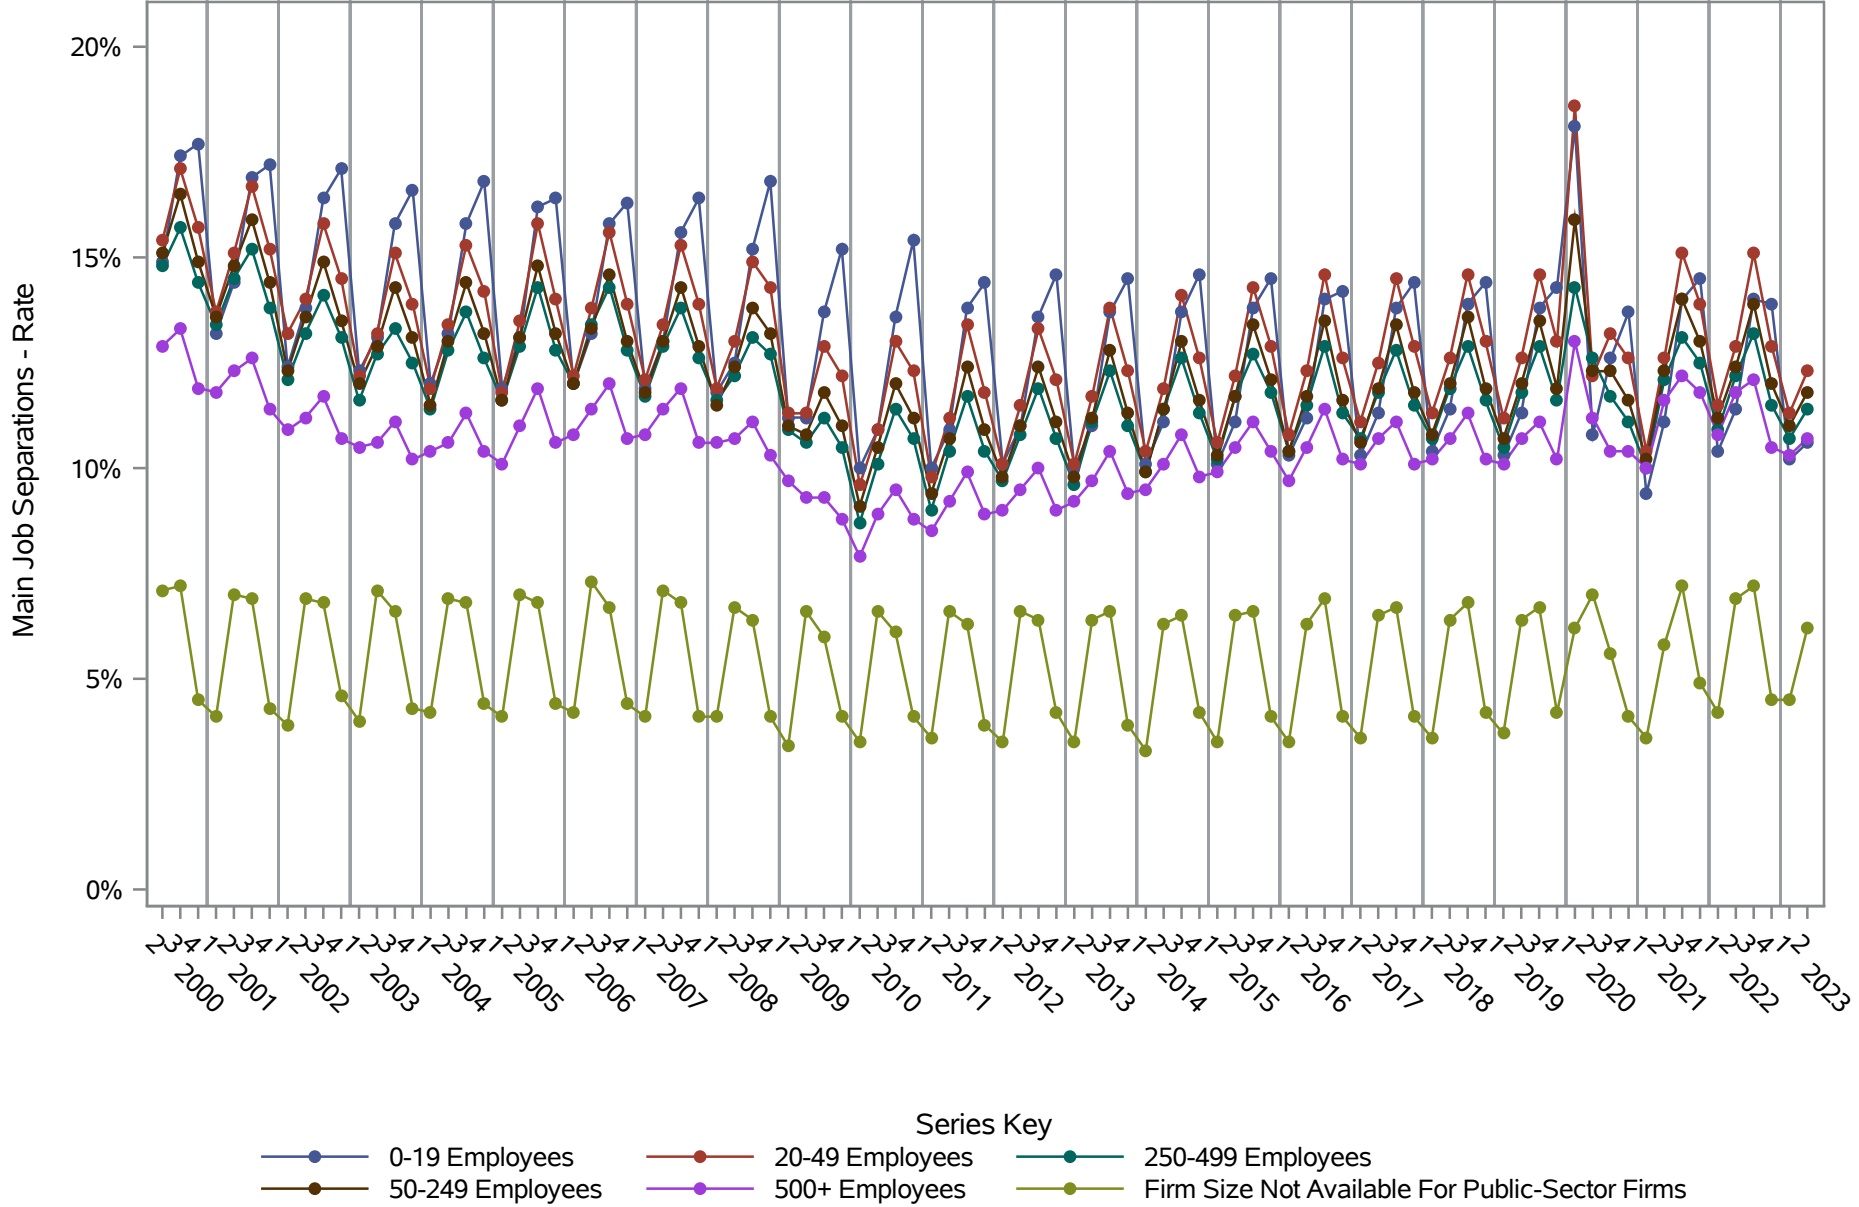

National J2J Rates

Main Job Accessions (Not Seasonally Adjusted) by Firm Size

Source: United States Census Bureau, Job-to-Job Flow Statistics, Release R2024Q2 (Beta)

National J2J Rates

Main Job Separations (Not Seasonally Adjusted) by Firm Size

Source: United States Census Bureau, Job-to-Job Flow Statistics, Release R2024Q2 (Beta)

National J2J Rates

Job-to-Job Accessions (Not Seasonally Adjusted)

by Firm Size

Source: United States Census Bureau, Job-to-Job Flow Statistics, Release R2024Q2 (Beta)

National J2J Rates

Job-to-Job Separations (Not Seasonally Adjusted) by Firm Size

Source: United States Census Bureau, Job-to-Job Flow Statistics, Release R2024Q2 (Beta)

National J2J Rates

Main Job Accessions - Persistent Nonemployment Spell (Not Seasonally Adjusted) by Firm Size