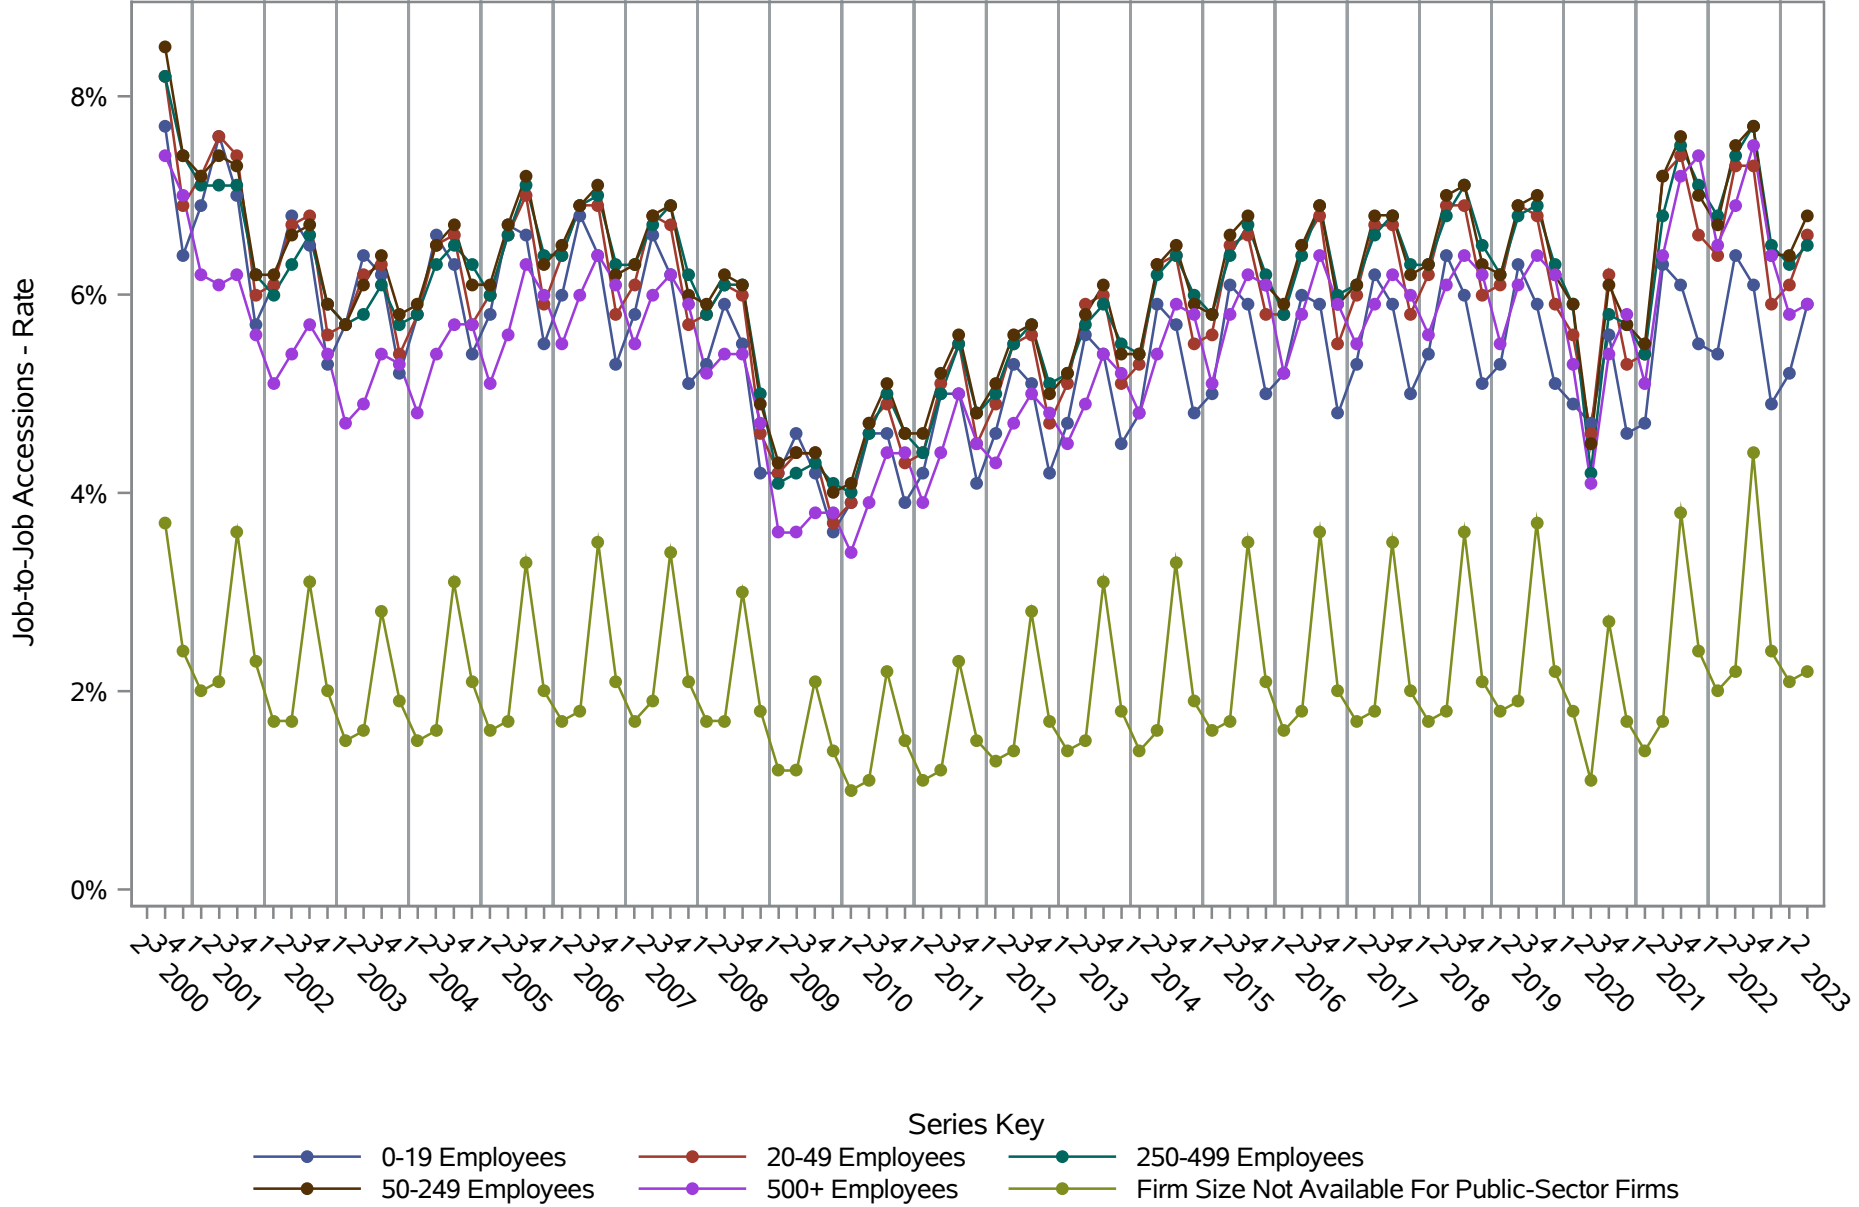

National J2J Rates

Main Job Accessions (Not Seasonally Adjusted) by Firm Size

Source: United States Census Bureau, Job-to-Job Flow Statistics, Release R2024Q2 (Beta)

National J2J Rates

Main Job Separations (Not Seasonally Adjusted) by Firm Size

Source: United States Census Bureau, Job-to-Job Flow Statistics, Release R2024Q2 (Beta)

National J2J Rates

Job-to-Job Accessions (Not Seasonally Adjusted)

by Firm Size

Source: United States Census Bureau, Job-to-Job Flow Statistics, Release R2024Q2 (Beta)

National J2J Rates

Job-to-Job Separations (Not Seasonally Adjusted) by Firm Size

Source: United States Census Bureau, Job-to-Job Flow Statistics, Release R2024Q2 (Beta)

National J2J Rates

Main Job Accessions - Persistent Nonemployment Spell (Not Seasonally Adjusted) by Firm Size