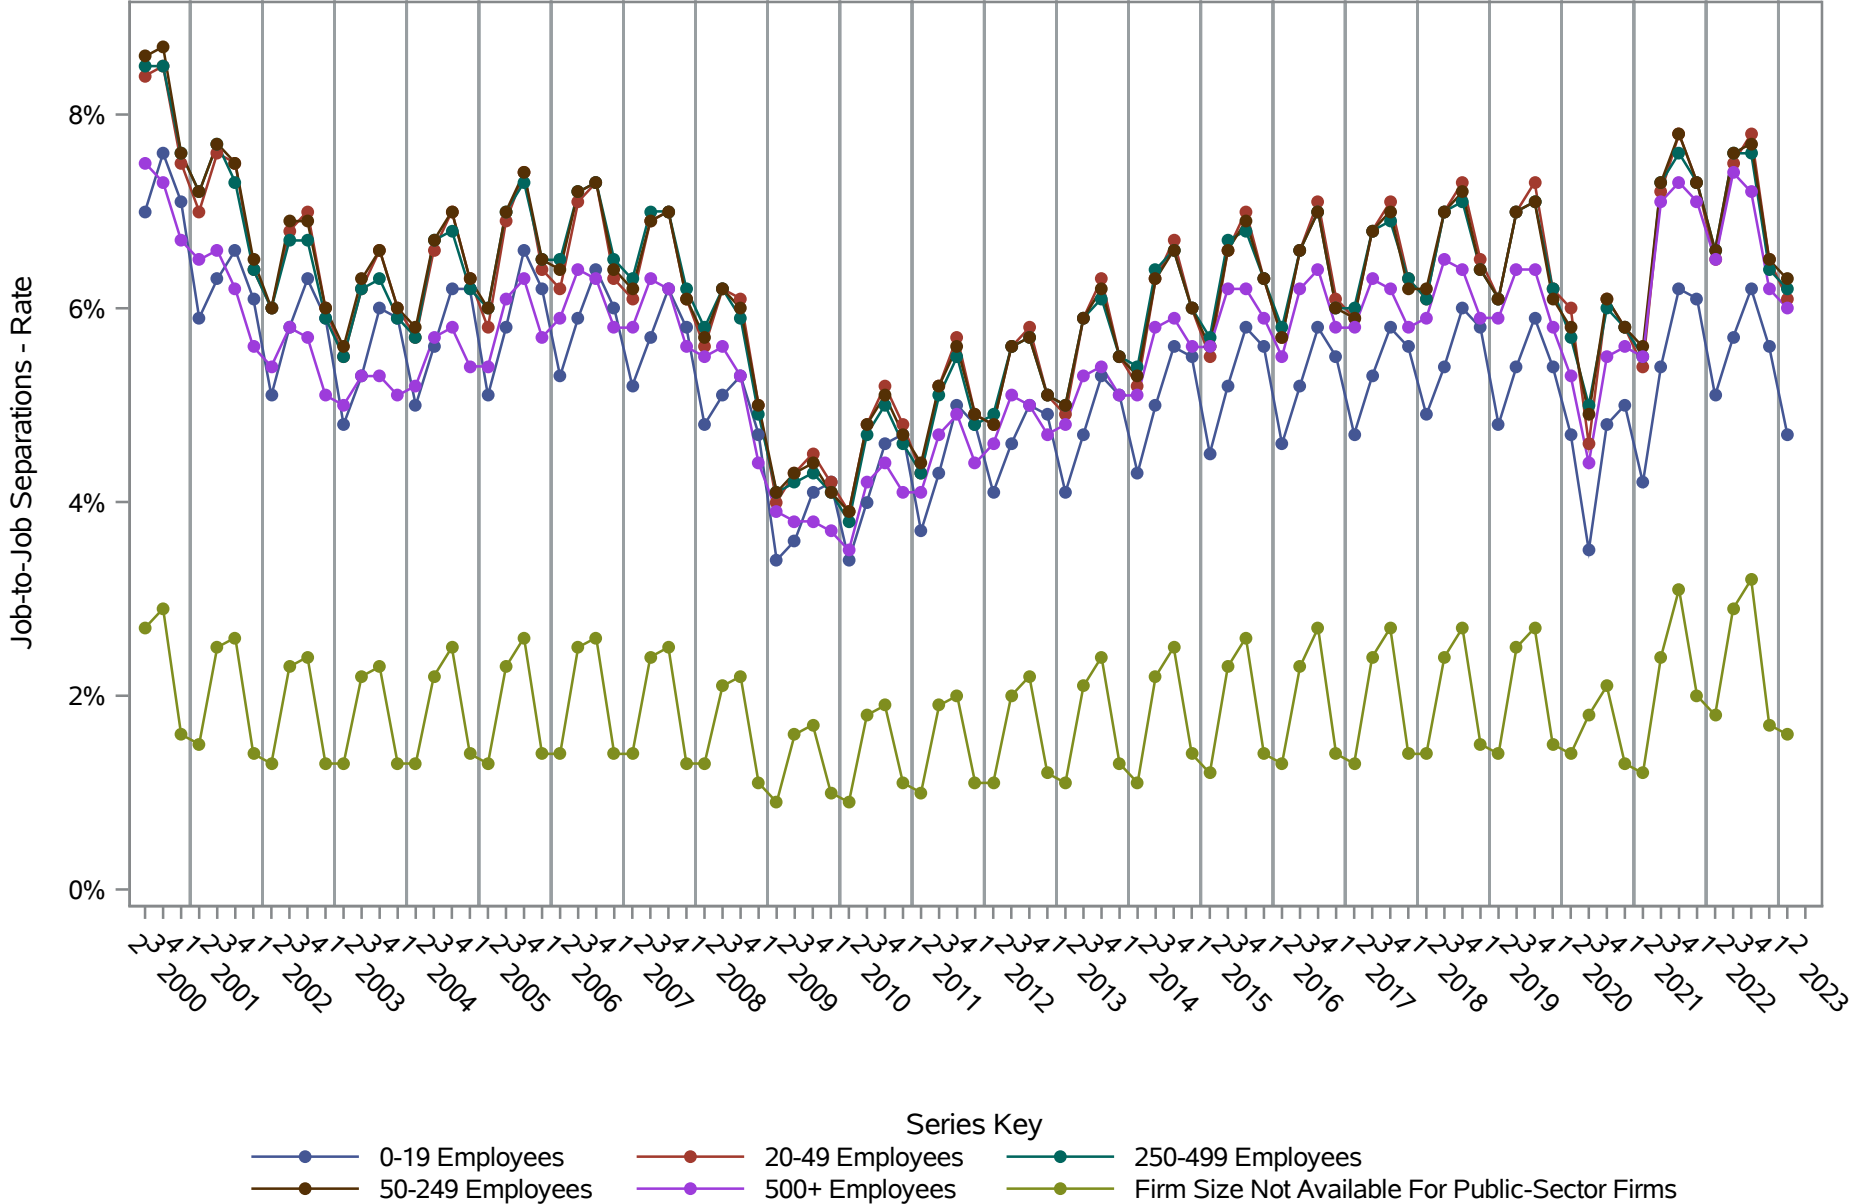

National J2J Rates

Main Job Accessions (Not Seasonally Adjusted) by Firm Size

Source: United States Census Bureau, Job-to-Job Flow Statistics, Release R2024Q2 (Beta)

National J2J Rates

Main Job Separations (Not Seasonally Adjusted) by Firm Size

Source: United States Census Bureau, Job-to-Job Flow Statistics, Release R2024Q2 (Beta)

National J2J Rates

Job-to-Job Accessions (Not Seasonally Adjusted)

by Firm Size

Source: United States Census Bureau, Job-to-Job Flow Statistics, Release R2024Q2 (Beta)

National J2J Rates

Job-to-Job Separations (Not Seasonally Adjusted) by Firm Size

Source: United States Census Bureau, Job-to-Job Flow Statistics, Release R2024Q2 (Beta)

National J2J Rates

Main Job Accessions - Persistent Nonemployment Spell (Not Seasonally Adjusted) by Firm Size