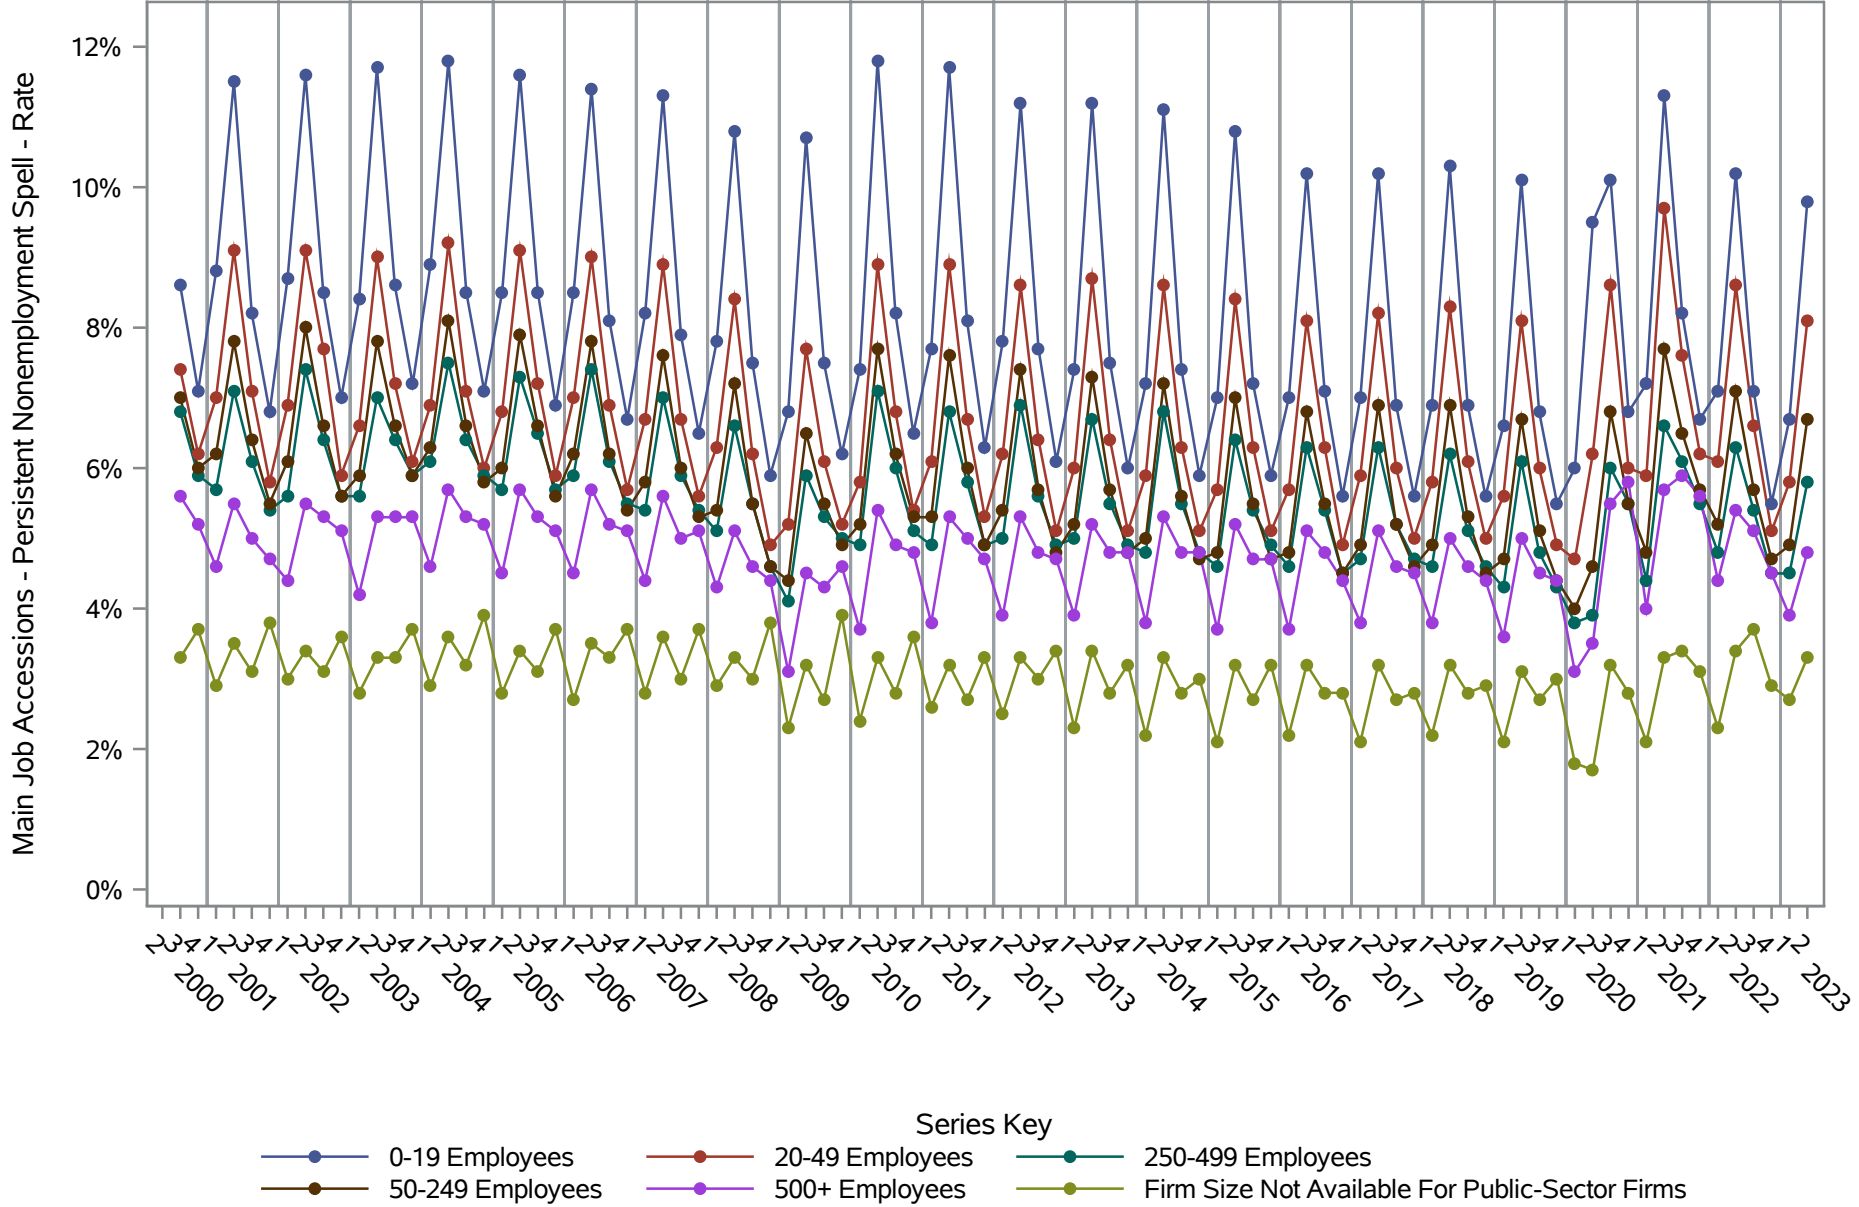

Source: United States Census Bureau, Job-to-Job Flow Statistics, Release R2024Q2 (Beta)

National J2J Rates

Job-to-Job Accessions (Not Seasonally Adjusted)

by Firm Size

Source: United States Census Bureau, Job-to-Job Flow Statistics, Release R2024Q2 (Beta)

National J2J Rates

Job-to-Job Separations (Not Seasonally Adjusted) by Firm Size

Source: United States Census Bureau, Job-to-Job Flow Statistics, Release R2024Q2 (Beta)

National J2J Rates

Main Job Accessions - Persistent Nonemployment Spell (Not Seasonally Adjusted) by Firm Size

Source: United States Census Bureau, Job-to-Job Flow Statistics, Release R2024Q2 (Beta)

National J2J Rates

Main Job Separations - Persistent Nonemployment Spell (Not Seasonally Adjusted) by Firm Size

Source: United States Census Bureau, Job-to-Job Flow Statistics, Release R2024Q2 (Beta)