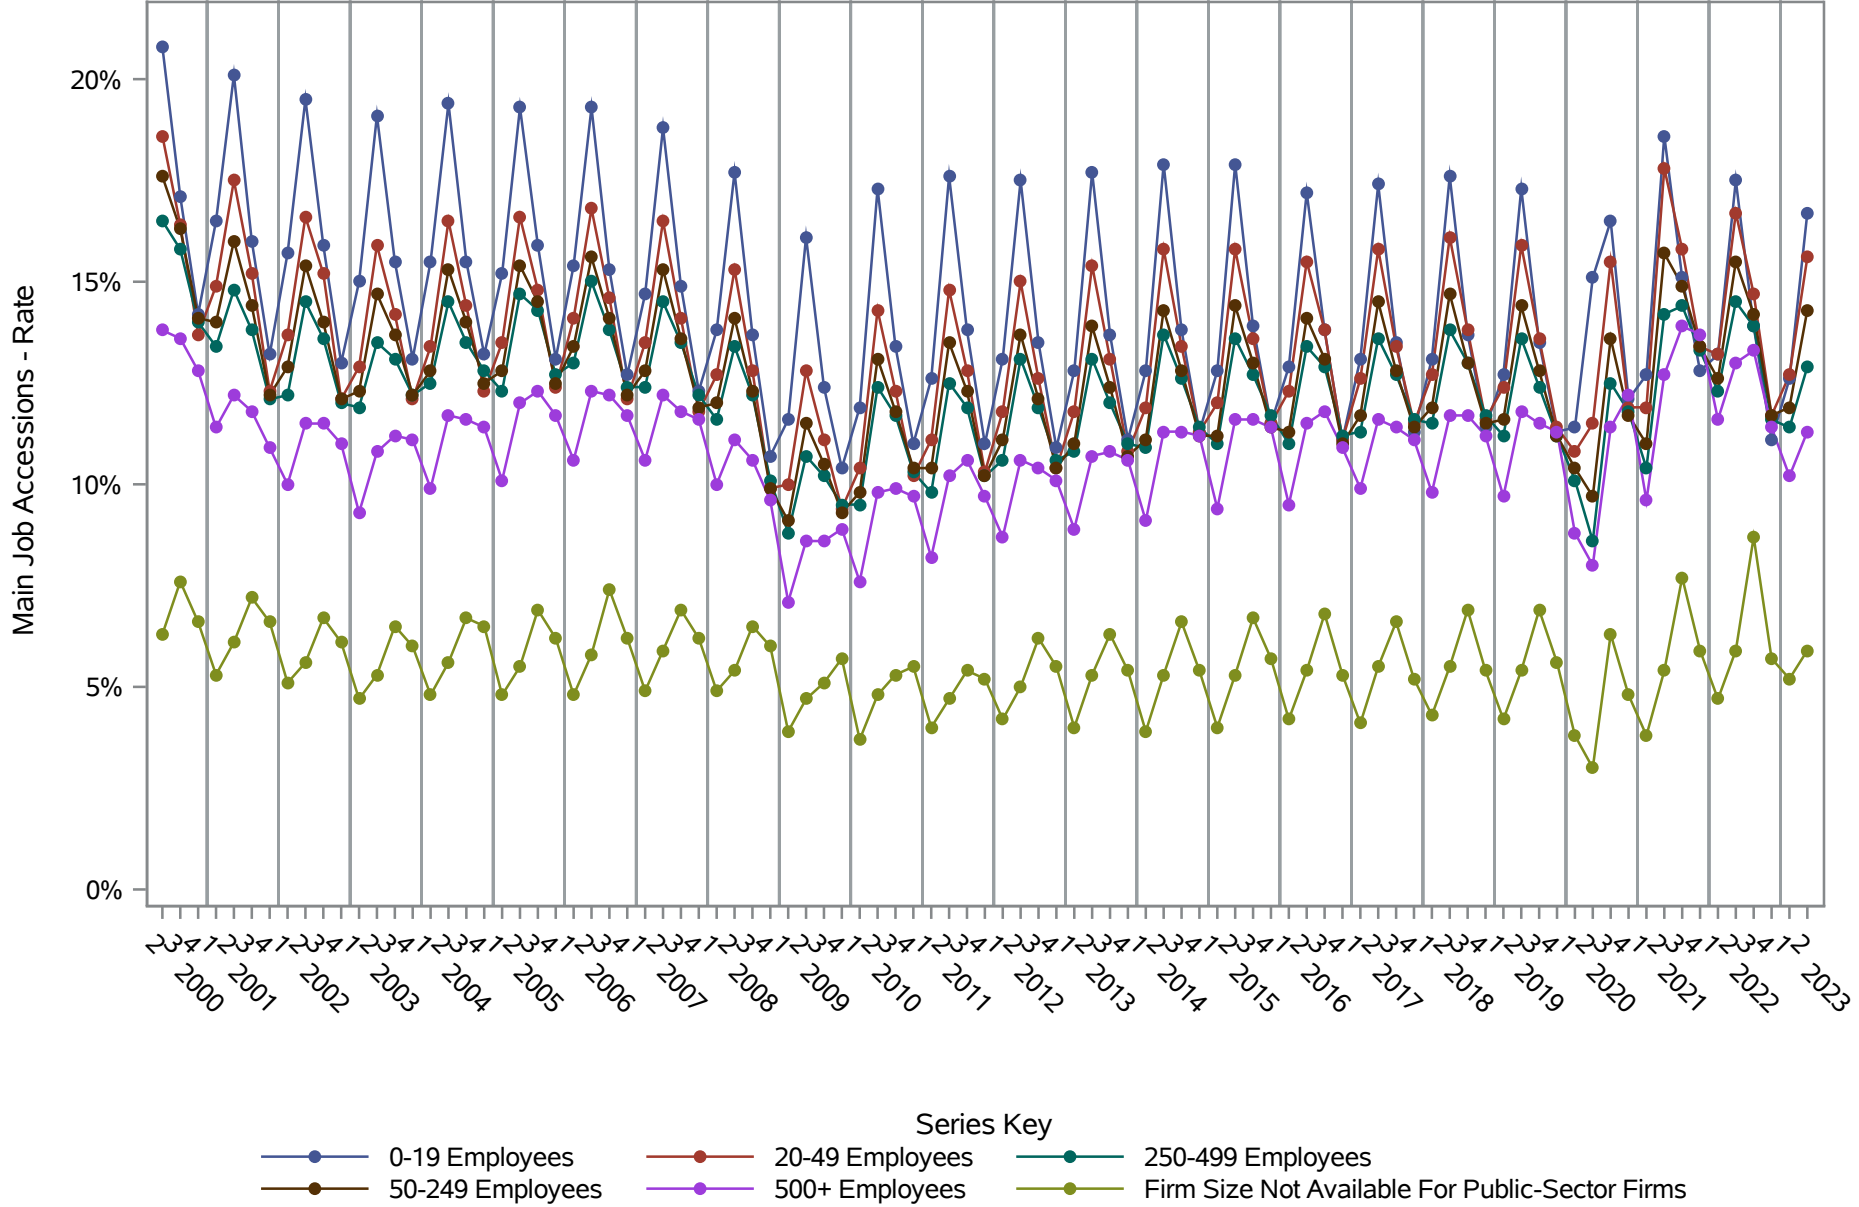

National J2J Rates

Main Job Accessions (Not Seasonally Adjusted) by Firm Size

Source: United States Census Bureau, Job-to-Job Flow Statistics, Release R2024Q2 (Beta)

National J2J Rates

Main Job Separations (Not Seasonally Adjusted) by Firm Size

Source: United States Census Bureau, Job-to-Job Flow Statistics, Release R2024Q2 (Beta)

National J2J Rates

Job-to-Job Accessions (Not Seasonally Adjusted)

by Firm Size

Source: United States Census Bureau, Job-to-Job Flow Statistics, Release R2024Q2 (Beta)

National J2J Rates

Job-to-Job Separations (Not Seasonally Adjusted) by Firm Size

Source: United States Census Bureau, Job-to-Job Flow Statistics, Release R2024Q2 (Beta)

National J2J Rates

Main Job Accessions - Persistent Nonemployment Spell (Not Seasonally Adjusted) by Firm Size