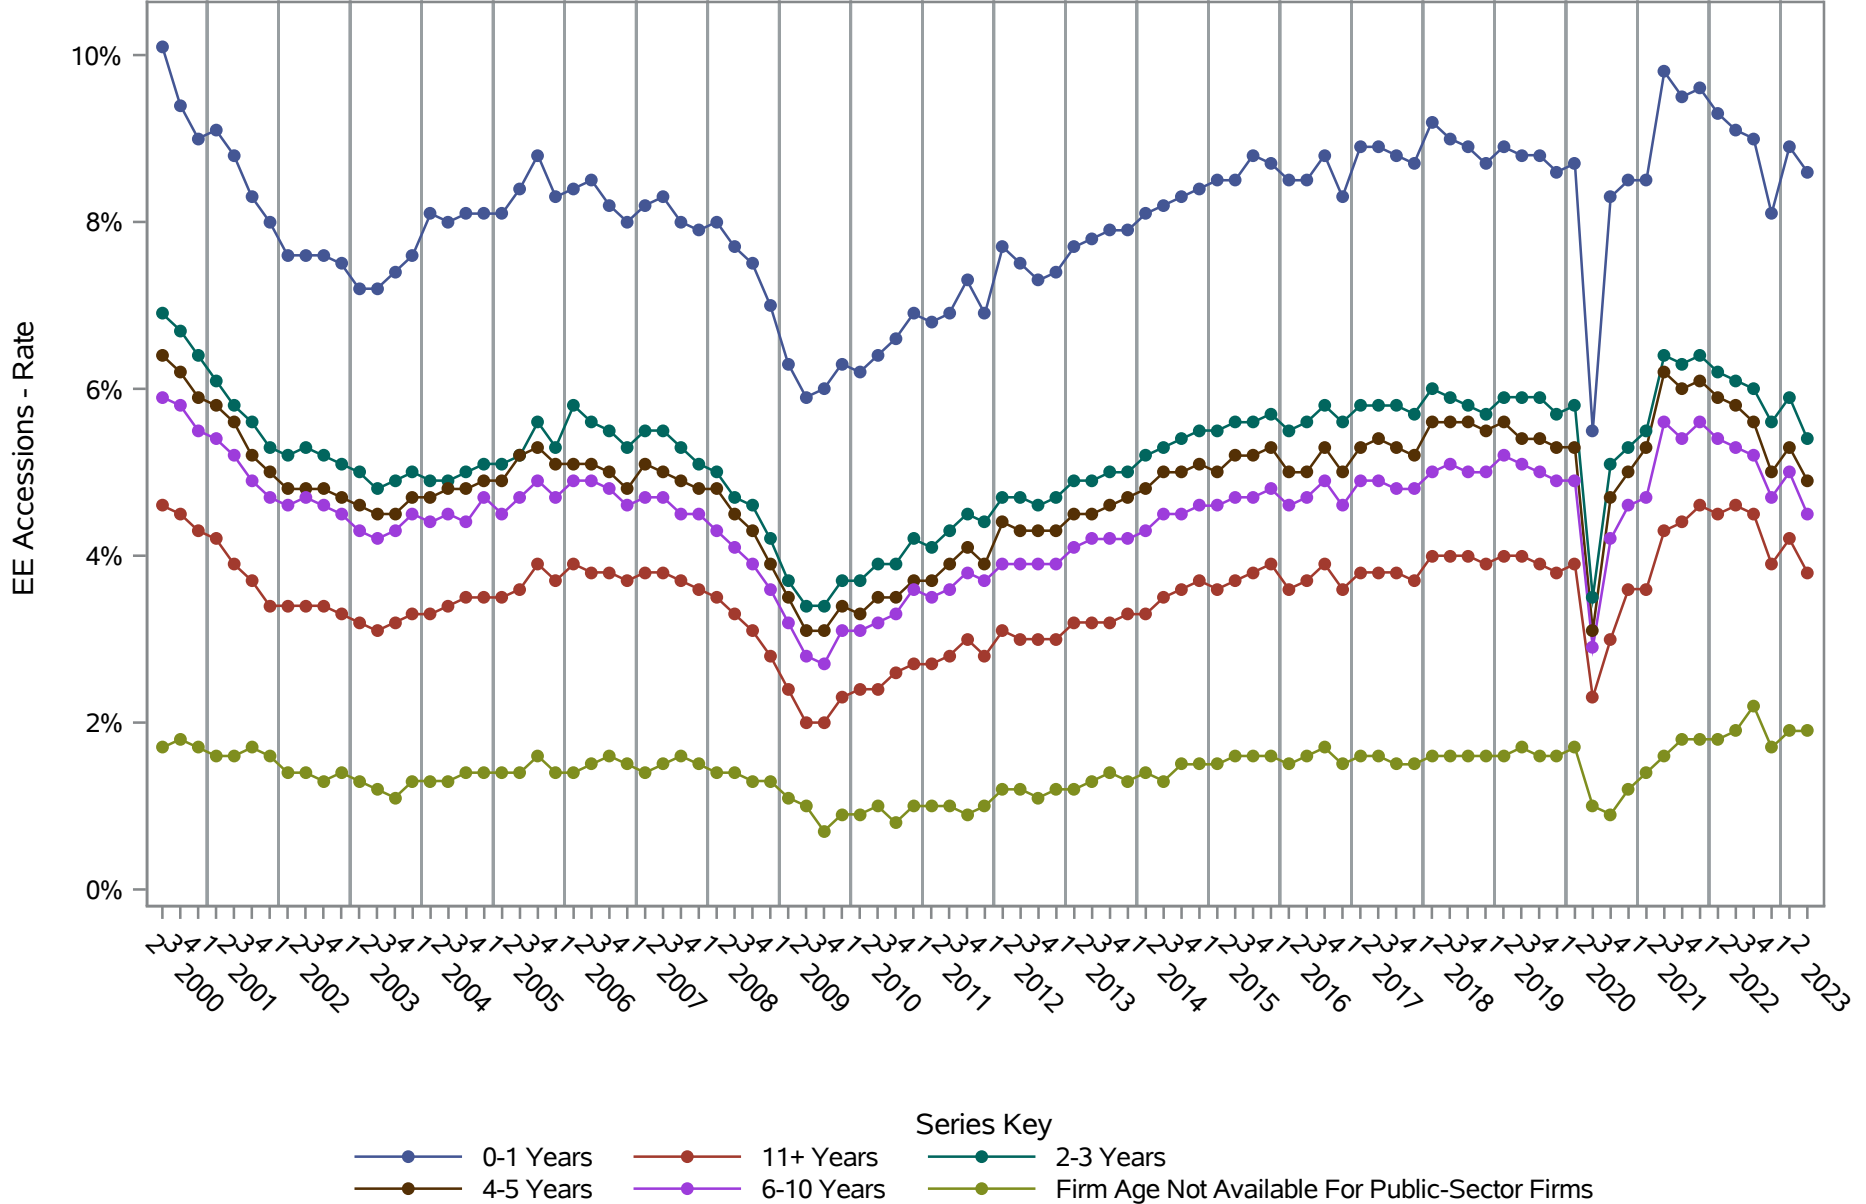

National J2J Rates

Job-to-Job Separations (Seasonally Adjusted) by Firm Age

Source: United States Census Bureau, Job-to-Job Flow Statistics, Release R2024Q2 (Beta)

National J2J Rates

Main Job Accessions - Persistent Nonemployment Spell (Seasonally Adjusted) by Firm Age

Source: United States Census Bureau, Job-to-Job Flow Statistics, Release R2024Q2 (Beta)

National J2J Rates

Main Job Separations - Persistent Nonemployment Spell (Seasonally Adjusted) by Firm Age

Source: United States Census Bureau, Job-to-Job Flow Statistics, Release R2024Q2 (Beta)

National J2J Rates EE Accessions (Seasonally Adjusted) by Firm Age

Source: United States Census Bureau, Job-to-Job Flow Statistics, Release R2024Q2 (Beta)

National J2J Rates

AQ Accessions - Short Duration Nonemployment Spell (Seasonally Adjusted)