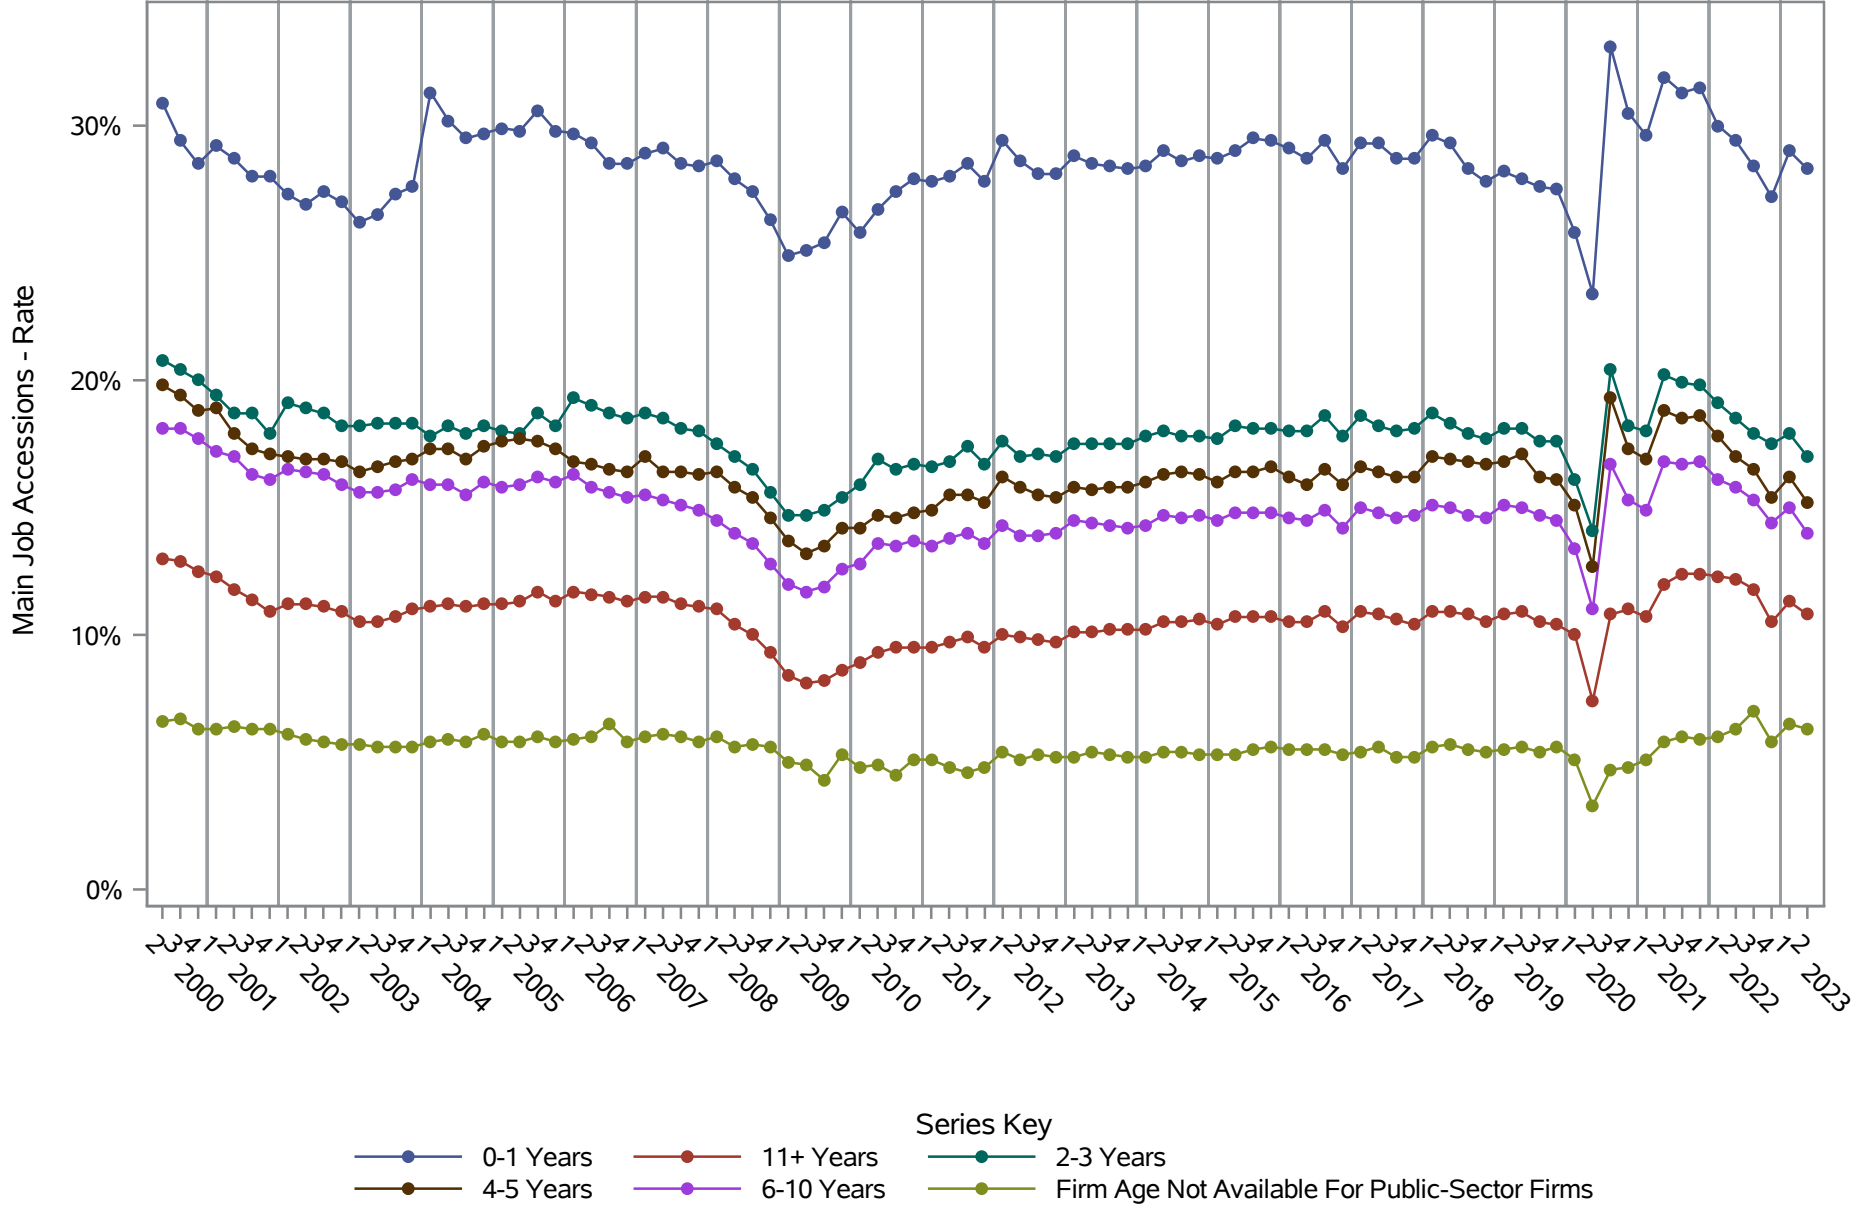

National J2J Rates

Main Job Accessions (Seasonally Adjusted) by Firm Age

Source: United States Census Bureau, Job-to-Job Flow Statistics, Release R2024Q2 (Beta)

National J2J Rates

Main Job Separations (Seasonally Adjusted) by Firm Age

Source: United States Census Bureau, Job-to-Job Flow Statistics, Release R2024Q2 (Beta)

National J2J Rates

Job-to-Job Accessions (Seasonally Adjusted) by Firm Age

Source: United States Census Bureau, Job-to-Job Flow Statistics, Release R2024Q2 (Beta)

National J2J Rates

Job-to-Job Separations (Seasonally Adjusted) by Firm Age

Source: United States Census Bureau, Job-to-Job Flow Statistics, Release R2024Q2 (Beta)

National J2J Rates

Main Job Accessions - Persistent Nonemployment Spell (Seasonally Adjusted) by Firm Age