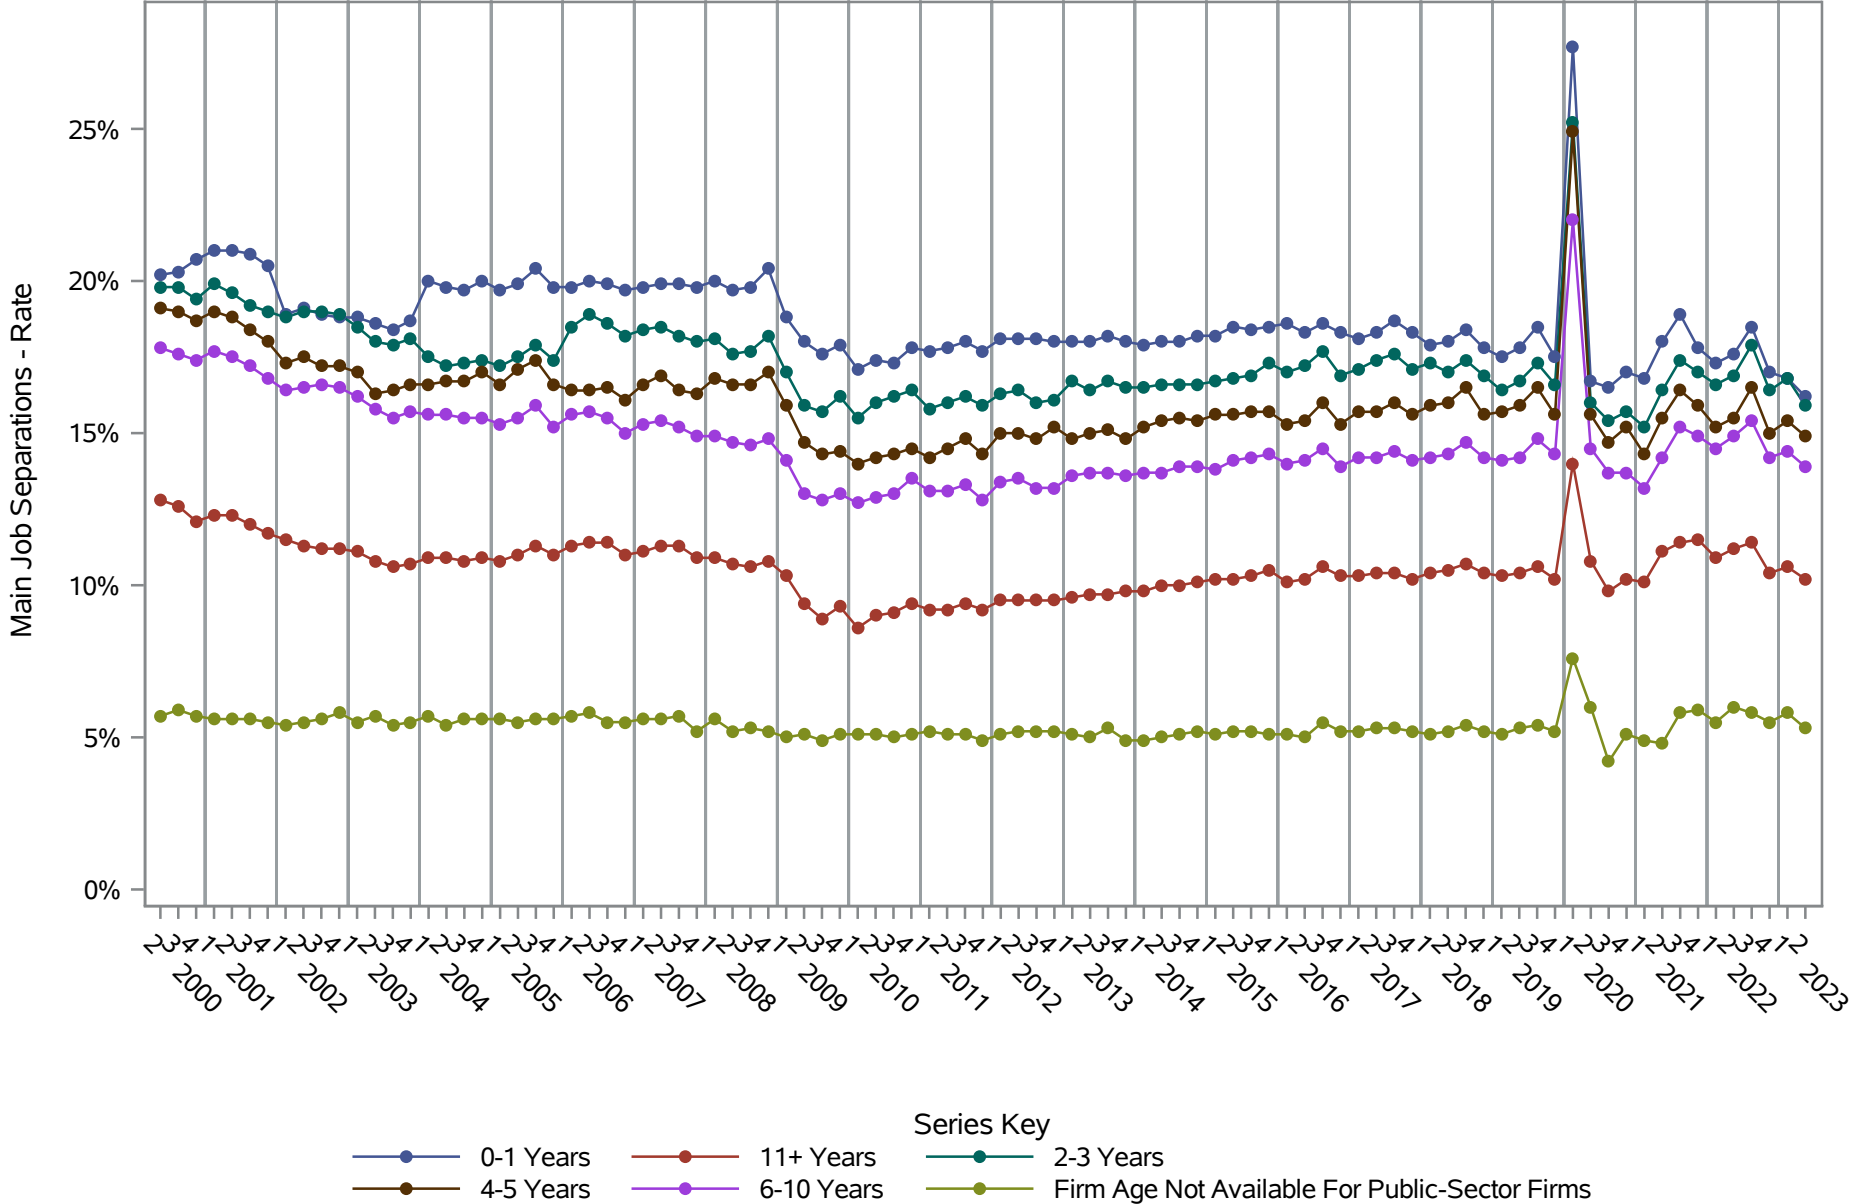

National J2J Rates

Main Job Accessions (Seasonally Adjusted) by Firm Age

Source: United States Census Bureau, Job-to-Job Flow Statistics, Release R2024Q2 (Beta)

National J2J Rates

Main Job Separations (Seasonally Adjusted) by Firm Age

Source: United States Census Bureau, Job-to-Job Flow Statistics, Release R2024Q2 (Beta)

National J2J Rates

Job-to-Job Accessions (Seasonally Adjusted) by Firm Age

Source: United States Census Bureau, Job-to-Job Flow Statistics, Release R2024Q2 (Beta)

National J2J Rates

Job-to-Job Separations (Seasonally Adjusted) by Firm Age

Source: United States Census Bureau, Job-to-Job Flow Statistics, Release R2024Q2 (Beta)

National J2J Rates

Main Job Accessions - Persistent Nonemployment Spell (Seasonally Adjusted) by Firm Age