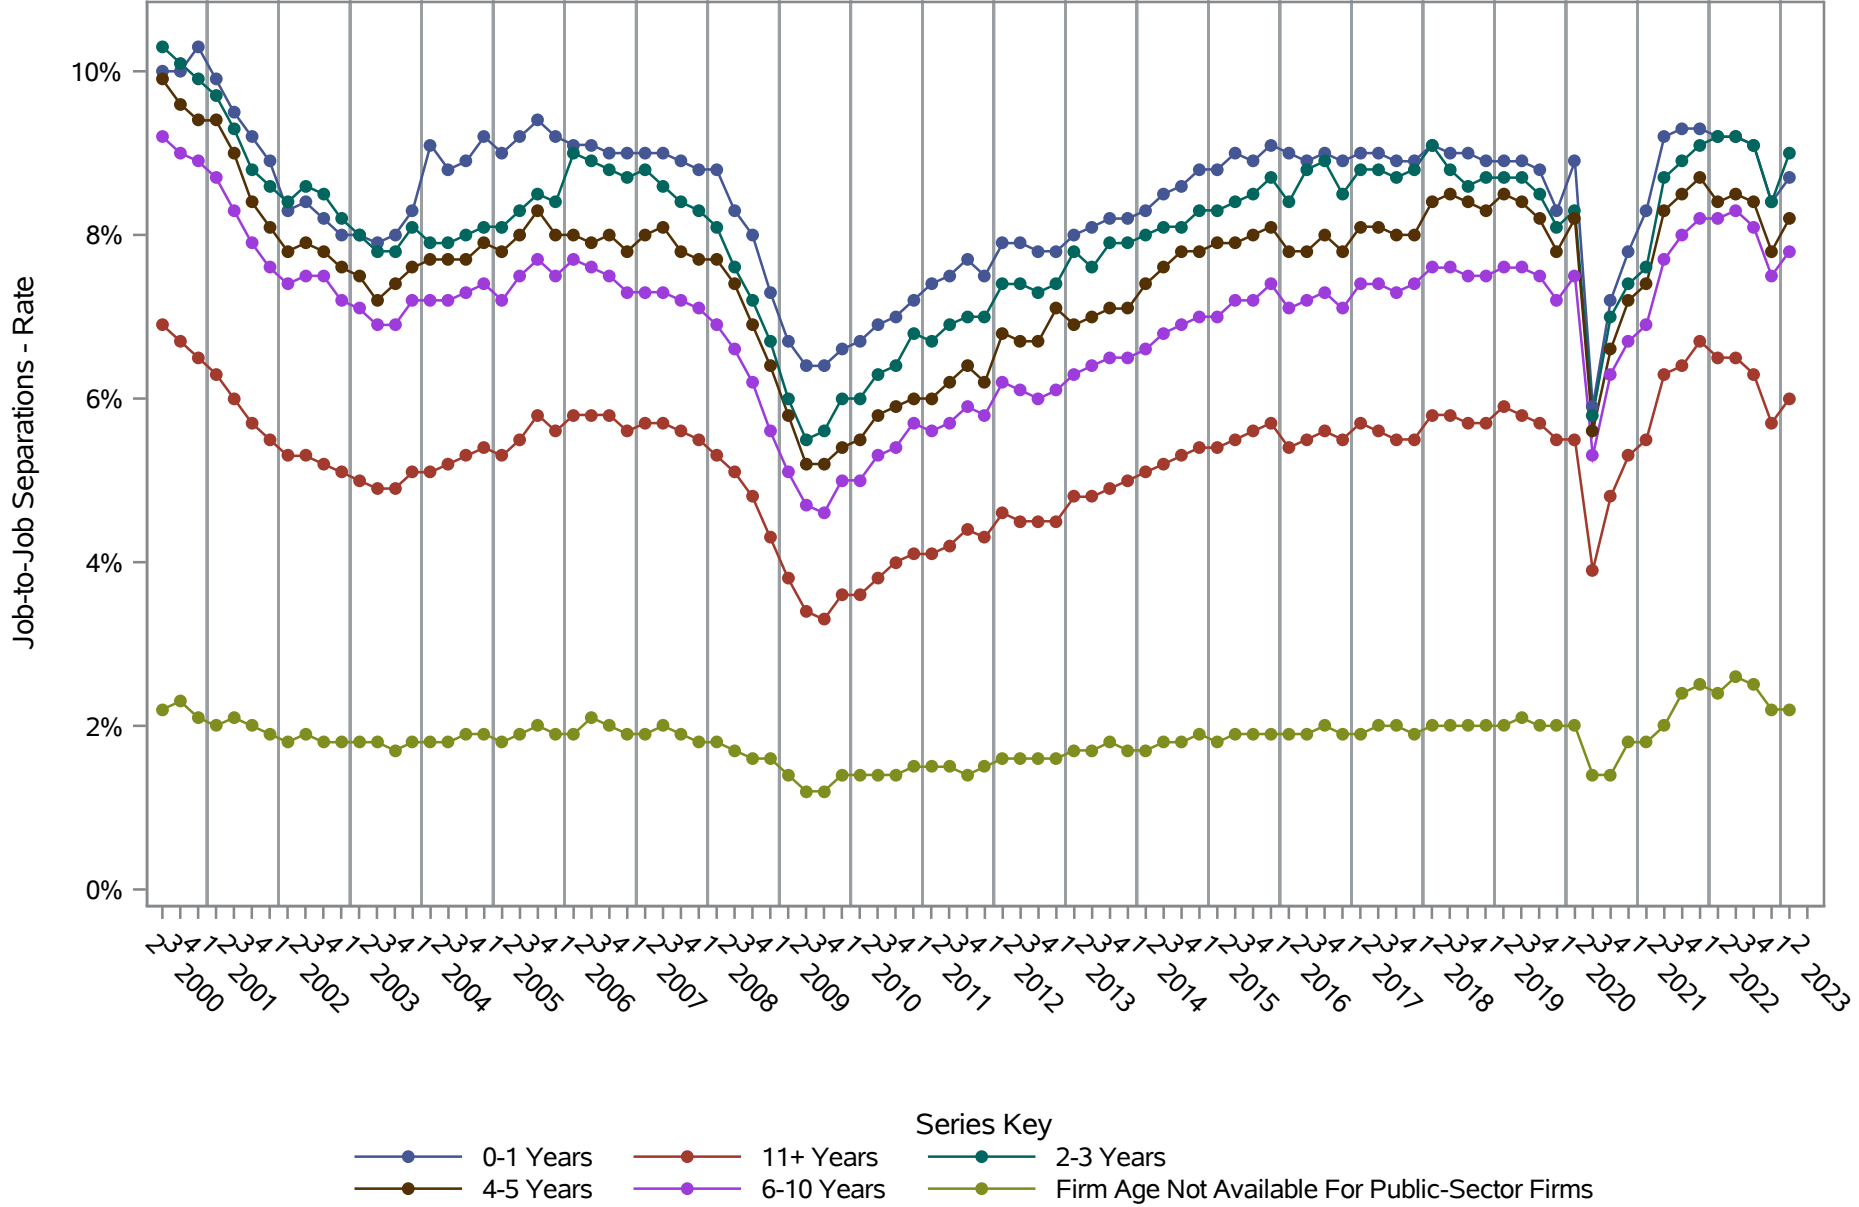

National J2J Rates

Main Job Accessions (Seasonally Adjusted) by Firm Age

Source: United States Census Bureau, Job-to-Job Flow Statistics, Release R2024Q2 (Beta)

National J2J Rates

Main Job Separations (Seasonally Adjusted) by Firm Age

Source: United States Census Bureau, Job-to-Job Flow Statistics, Release R2024Q2 (Beta)

National J2J Rates

Job-to-Job Accessions (Seasonally Adjusted) by Firm Age

Source: United States Census Bureau, Job-to-Job Flow Statistics, Release R2024Q2 (Beta)

National J2J Rates

Job-to-Job Separations (Seasonally Adjusted) by Firm Age

Source: United States Census Bureau, Job-to-Job Flow Statistics, Release R2024Q2 (Beta)

National J2J Rates

Main Job Accessions - Persistent Nonemployment Spell (Seasonally Adjusted) by Firm Age