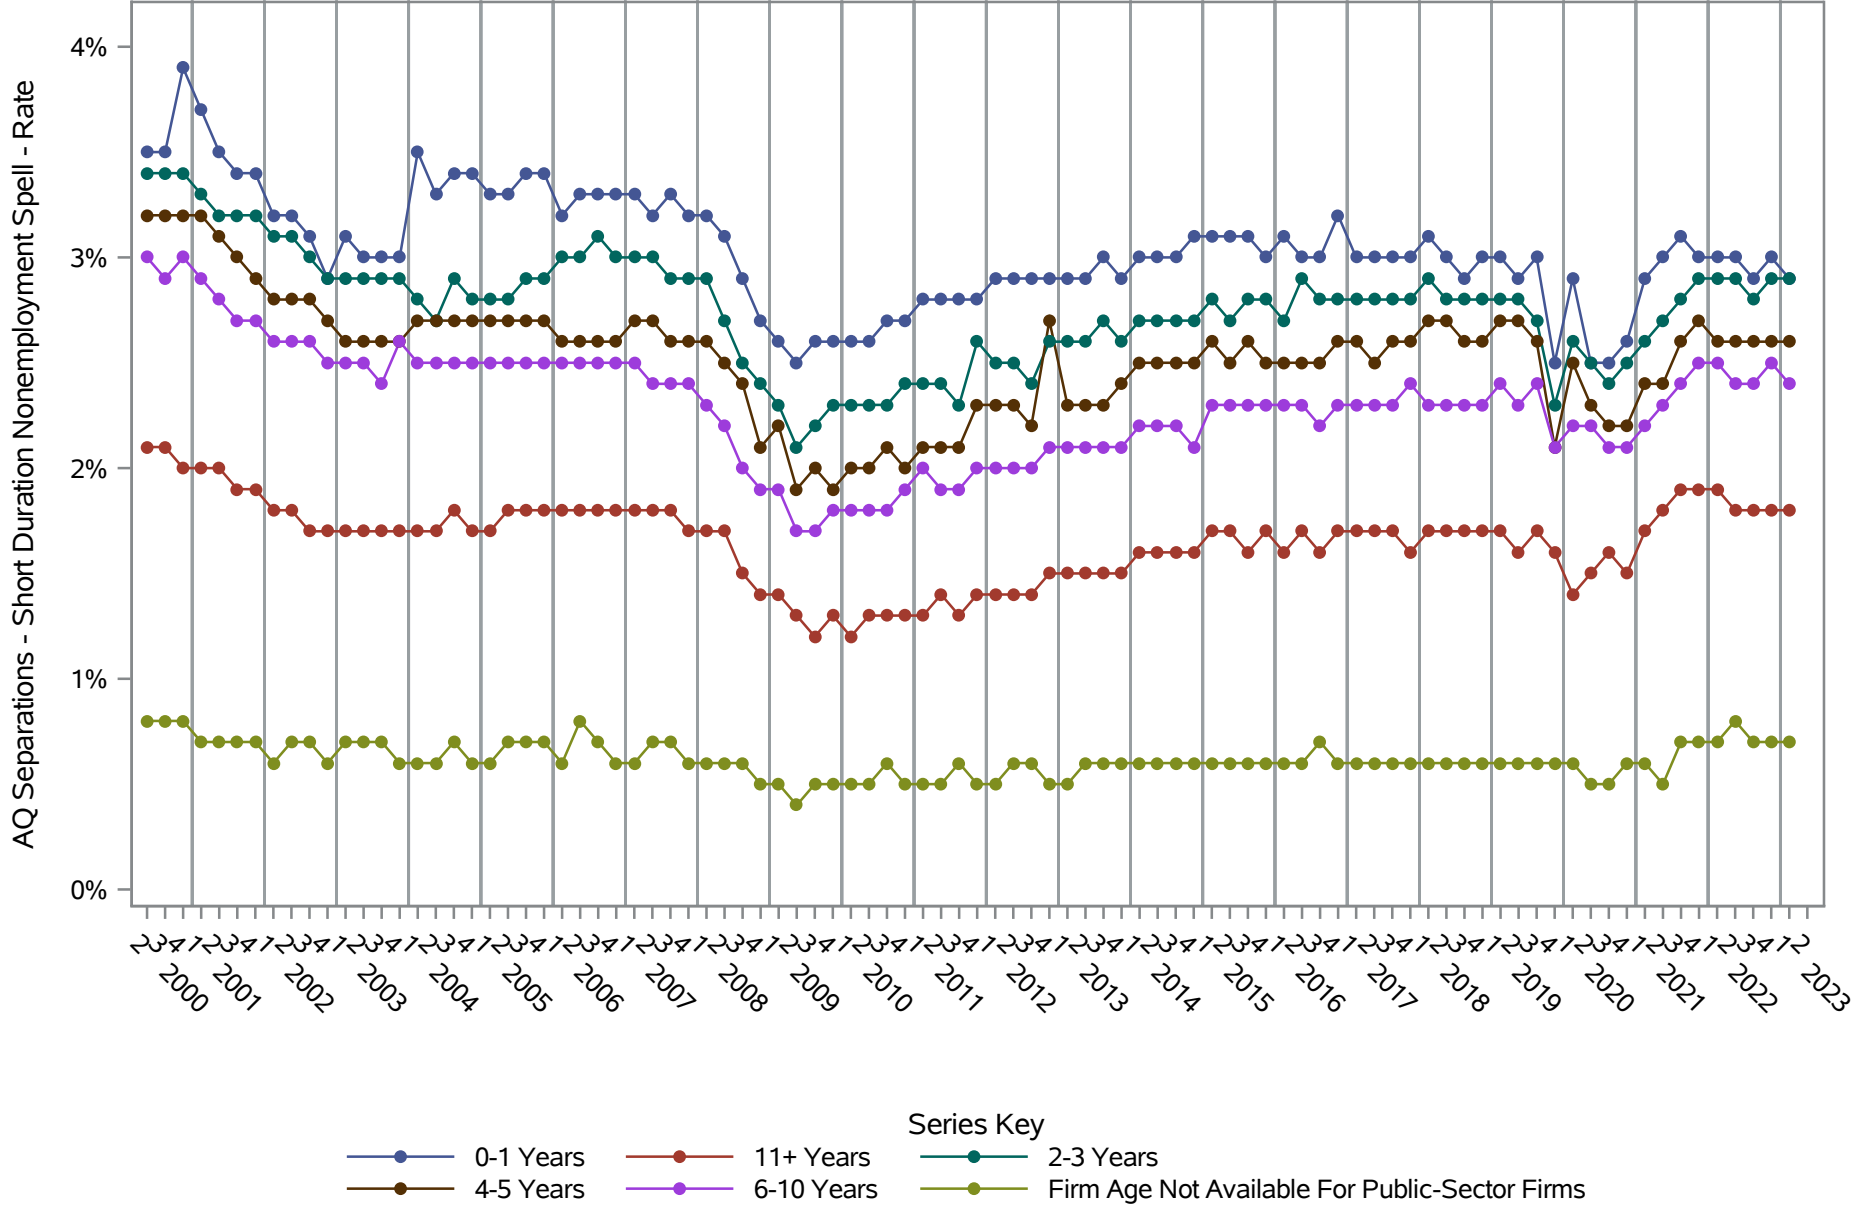

Source: United States Census Bureau, Job-to-Job Flow Statistics, Release R2024Q2 (Beta)

National J2J Rates

Main Job Separations - Persistent Nonemployment Spell (Seasonally Adjusted) by Firm Age

Source: United States Census Bureau, Job-to-Job Flow Statistics, Release R2024Q2 (Beta)

National J2J Rates EE Accessions (Seasonally Adjusted) by Firm Age

Source: United States Census Bureau, Job-to-Job Flow Statistics, Release R2024Q2 (Beta)

National J2J Rates

AQ Accessions - Short Duration Nonemployment Spell (Seasonally Adjusted)

by Firm Age

Source: United States Census Bureau, Job-to-Job Flow Statistics, Release R2024Q2 (Beta)

National J2J Rates

AQ Separations - Short Duration Nonemployment Spell (Seasonally Adjusted) by Firm Age