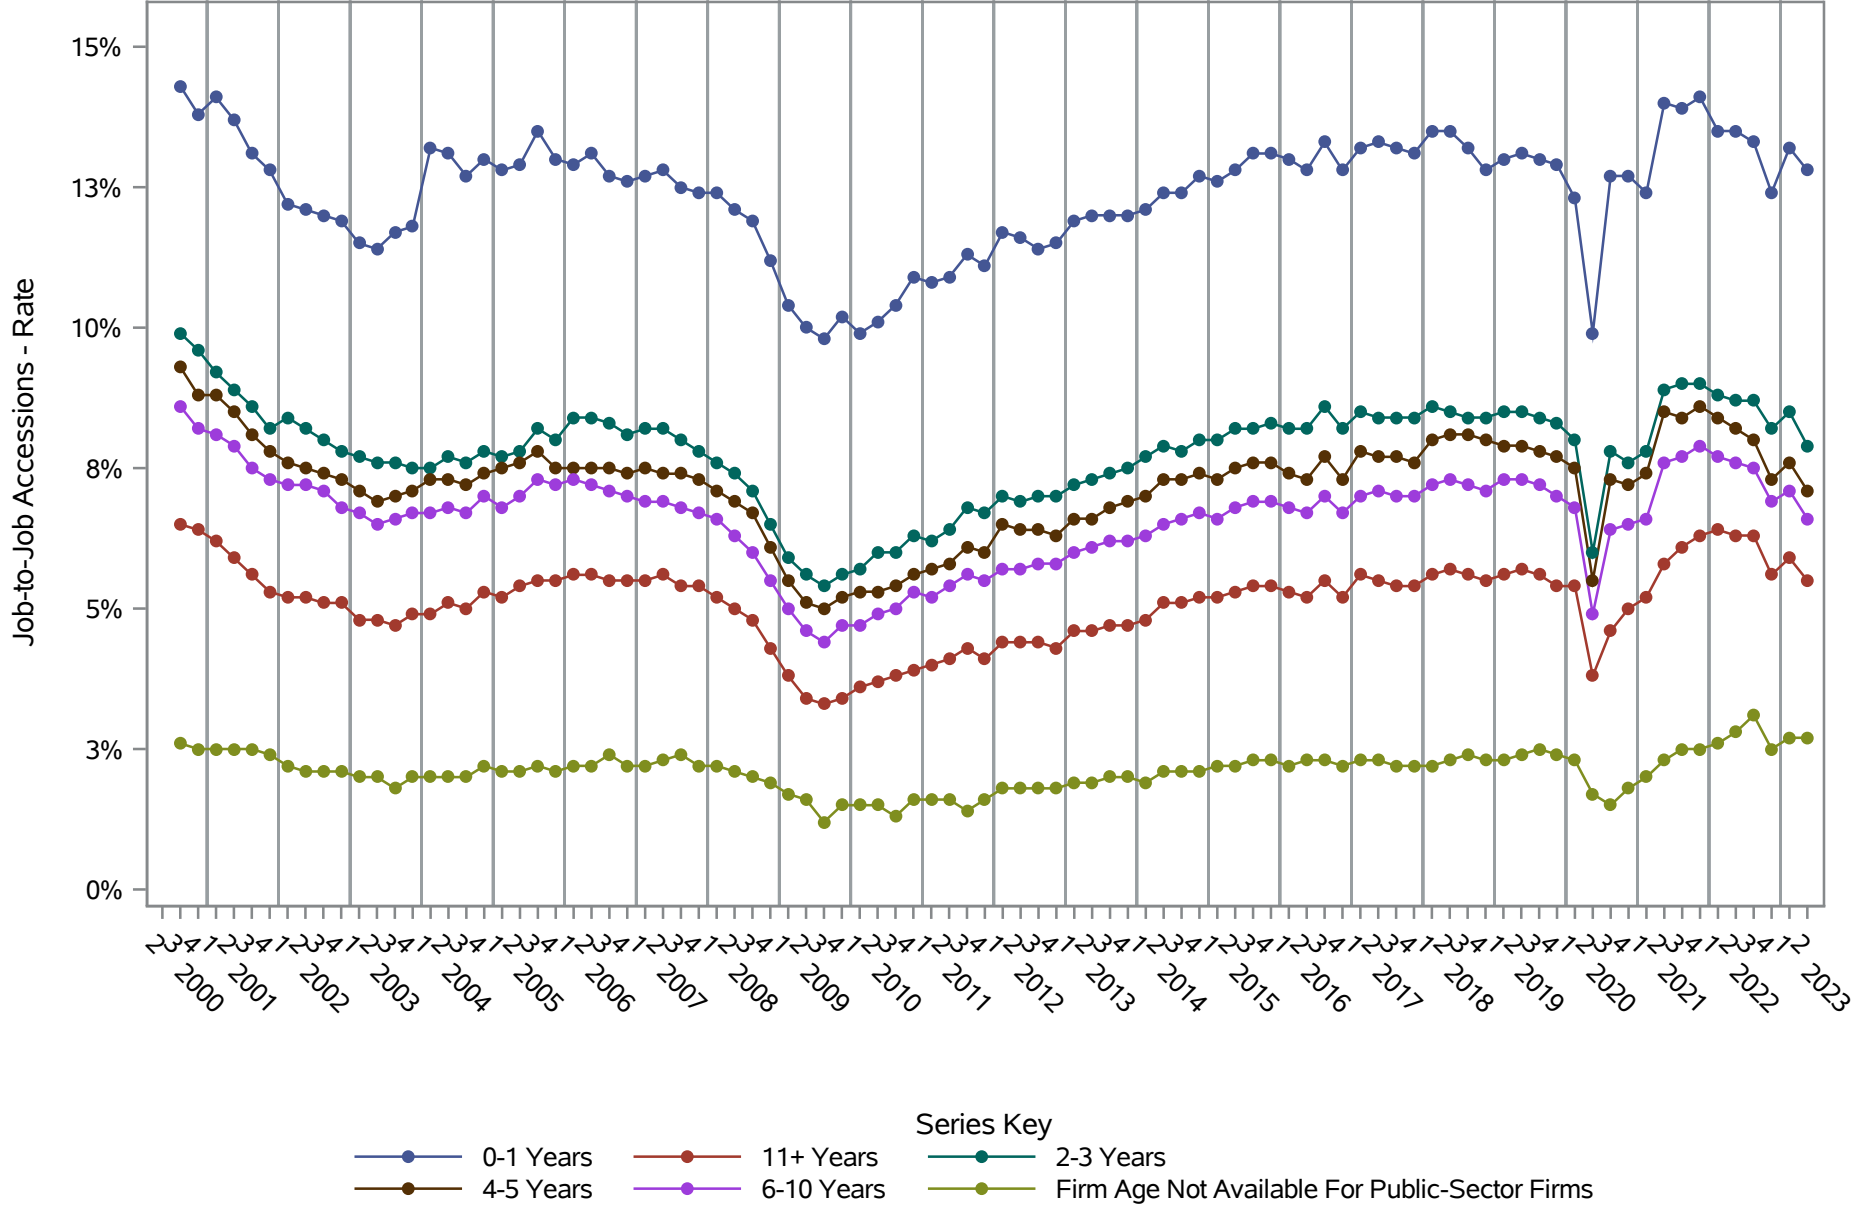

National J2J Rates

Main Job Accessions (Seasonally Adjusted) by Firm Age

Source: United States Census Bureau, Job-to-Job Flow Statistics, Release R2024Q2 (Beta)

National J2J Rates

Main Job Separations (Seasonally Adjusted) by Firm Age

Source: United States Census Bureau, Job-to-Job Flow Statistics, Release R2024Q2 (Beta)

National J2J Rates

Job-to-Job Accessions (Seasonally Adjusted) by Firm Age

Source: United States Census Bureau, Job-to-Job Flow Statistics, Release R2024Q2 (Beta)

National J2J Rates

Job-to-Job Separations (Seasonally Adjusted) by Firm Age

Source: United States Census Bureau, Job-to-Job Flow Statistics, Release R2024Q2 (Beta)

National J2J Rates

Main Job Accessions - Persistent Nonemployment Spell (Seasonally Adjusted) by Firm Age