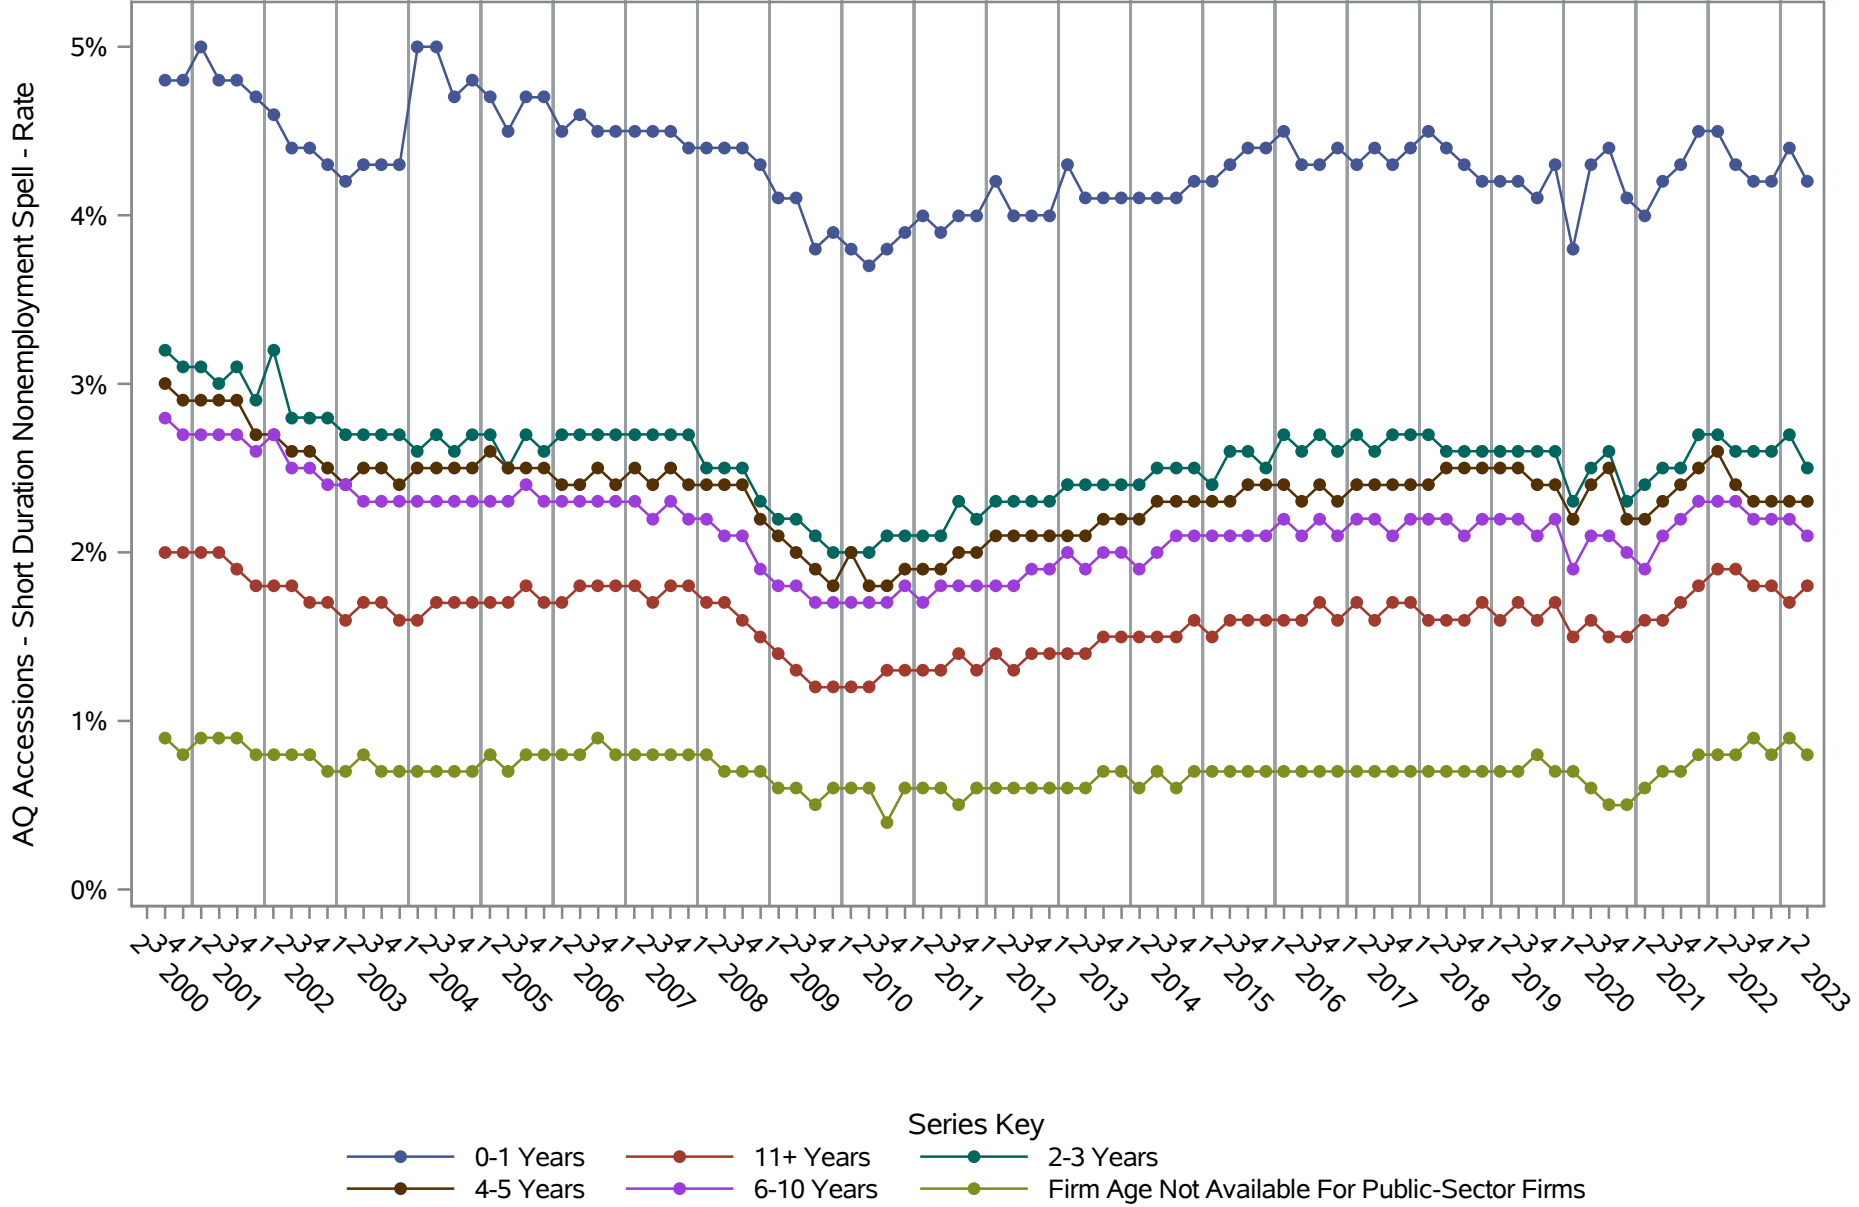

Source: United States Census Bureau, Job-to-Job Flow Statistics, Release R2024Q2 (Beta)

National J2J Rates

Main Job Separations - Persistent Nonemployment Spell (Seasonally Adjusted) by Firm Age

Source: United States Census Bureau, Job-to-Job Flow Statistics, Release R2024Q2 (Beta)

National J2J Rates EE Accessions (Seasonally Adjusted) by Firm Age

Source: United States Census Bureau, Job-to-Job Flow Statistics, Release R2024Q2 (Beta)

National J2J Rates

AQ Accessions - Short Duration Nonemployment Spell (Seasonally Adjusted)

by Firm Age

Source: United States Census Bureau, Job-to-Job Flow Statistics, Release R2024Q2 (Beta)

National J2J Rates

AQ Separations - Short Duration Nonemployment Spell (Seasonally Adjusted) by Firm Age