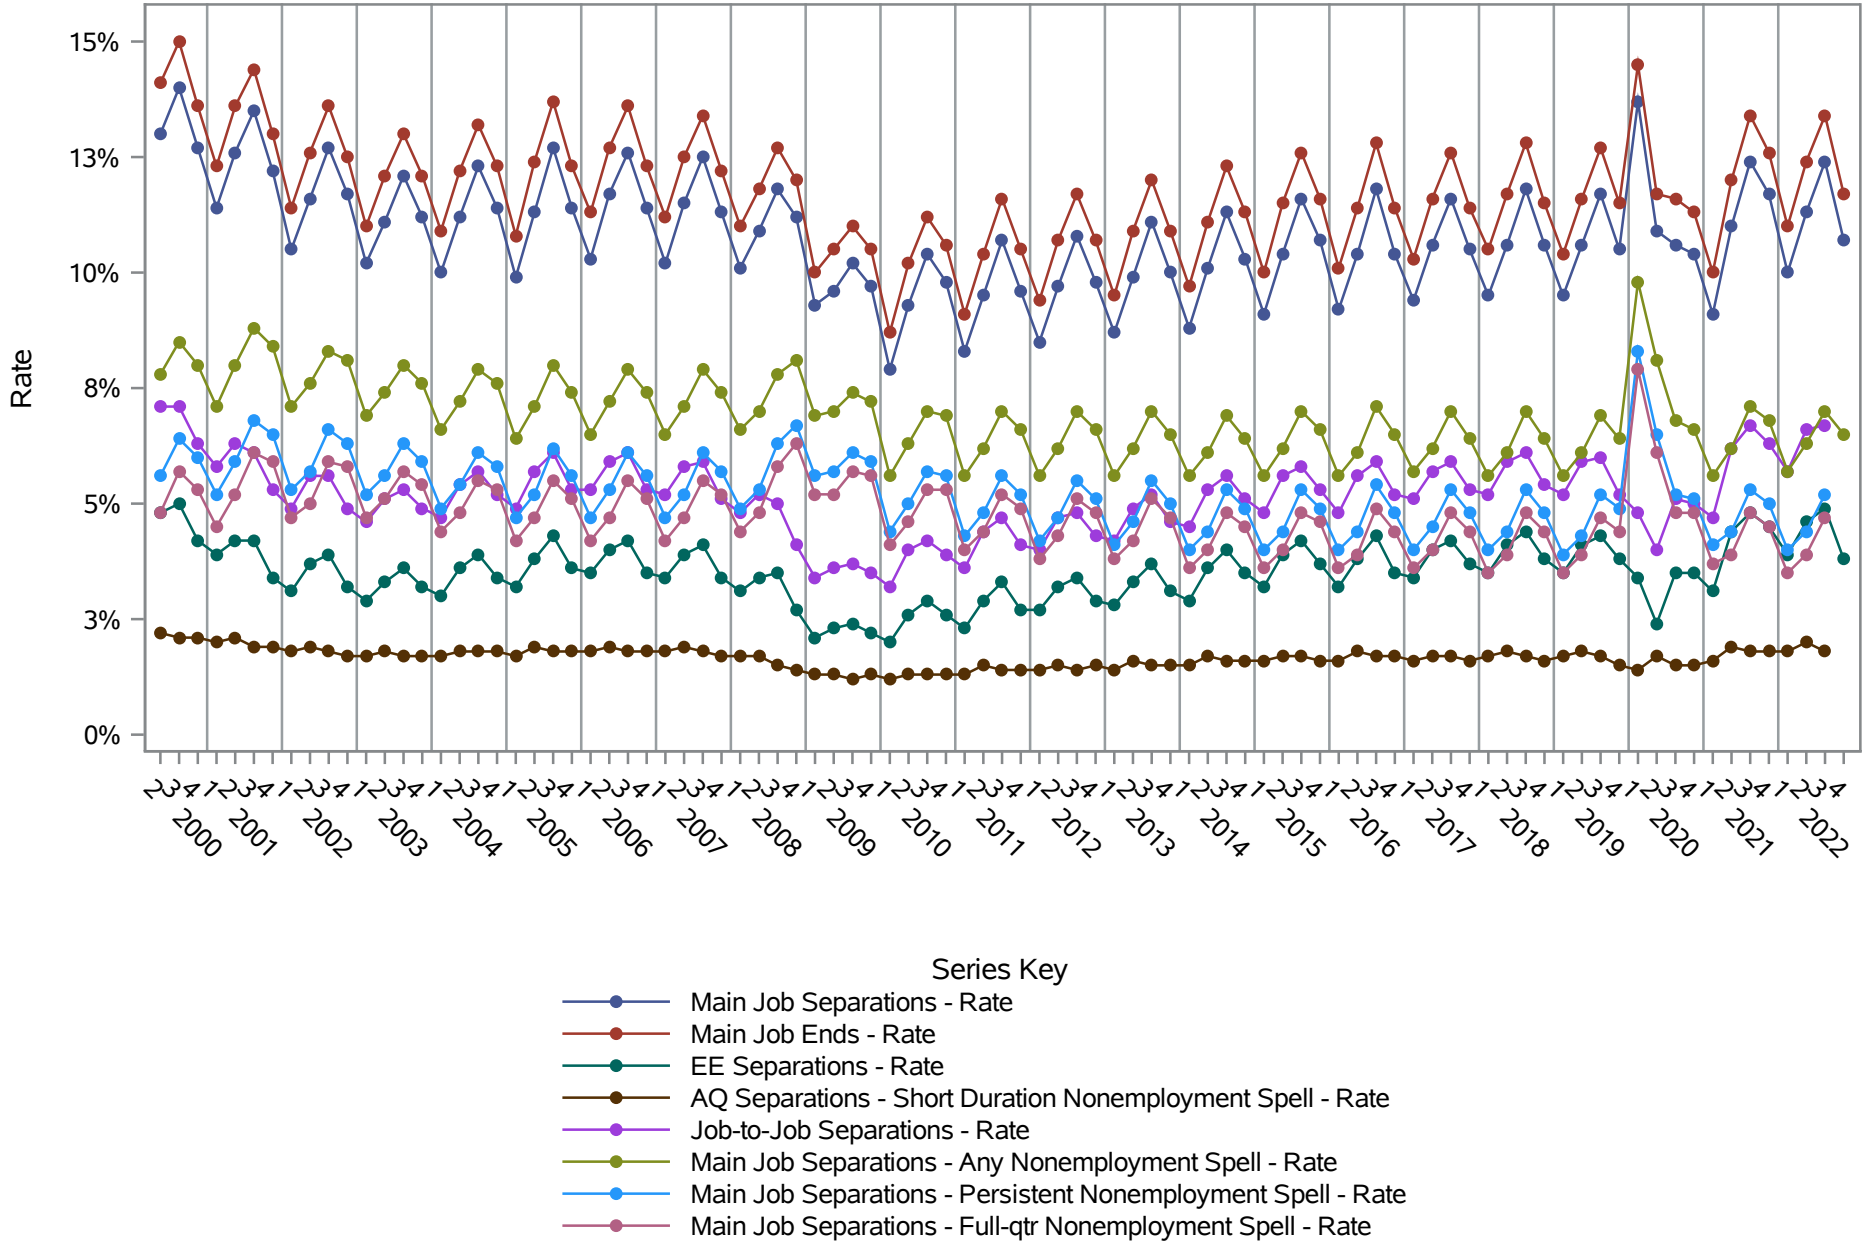

National J2J Rates

All Measures of Separations/End of Main Job (Not Seasonally Adjusted)

Source: United States Census Bureau, Job-to-Job Flow Statistics, Release R2023Q4 (Beta)