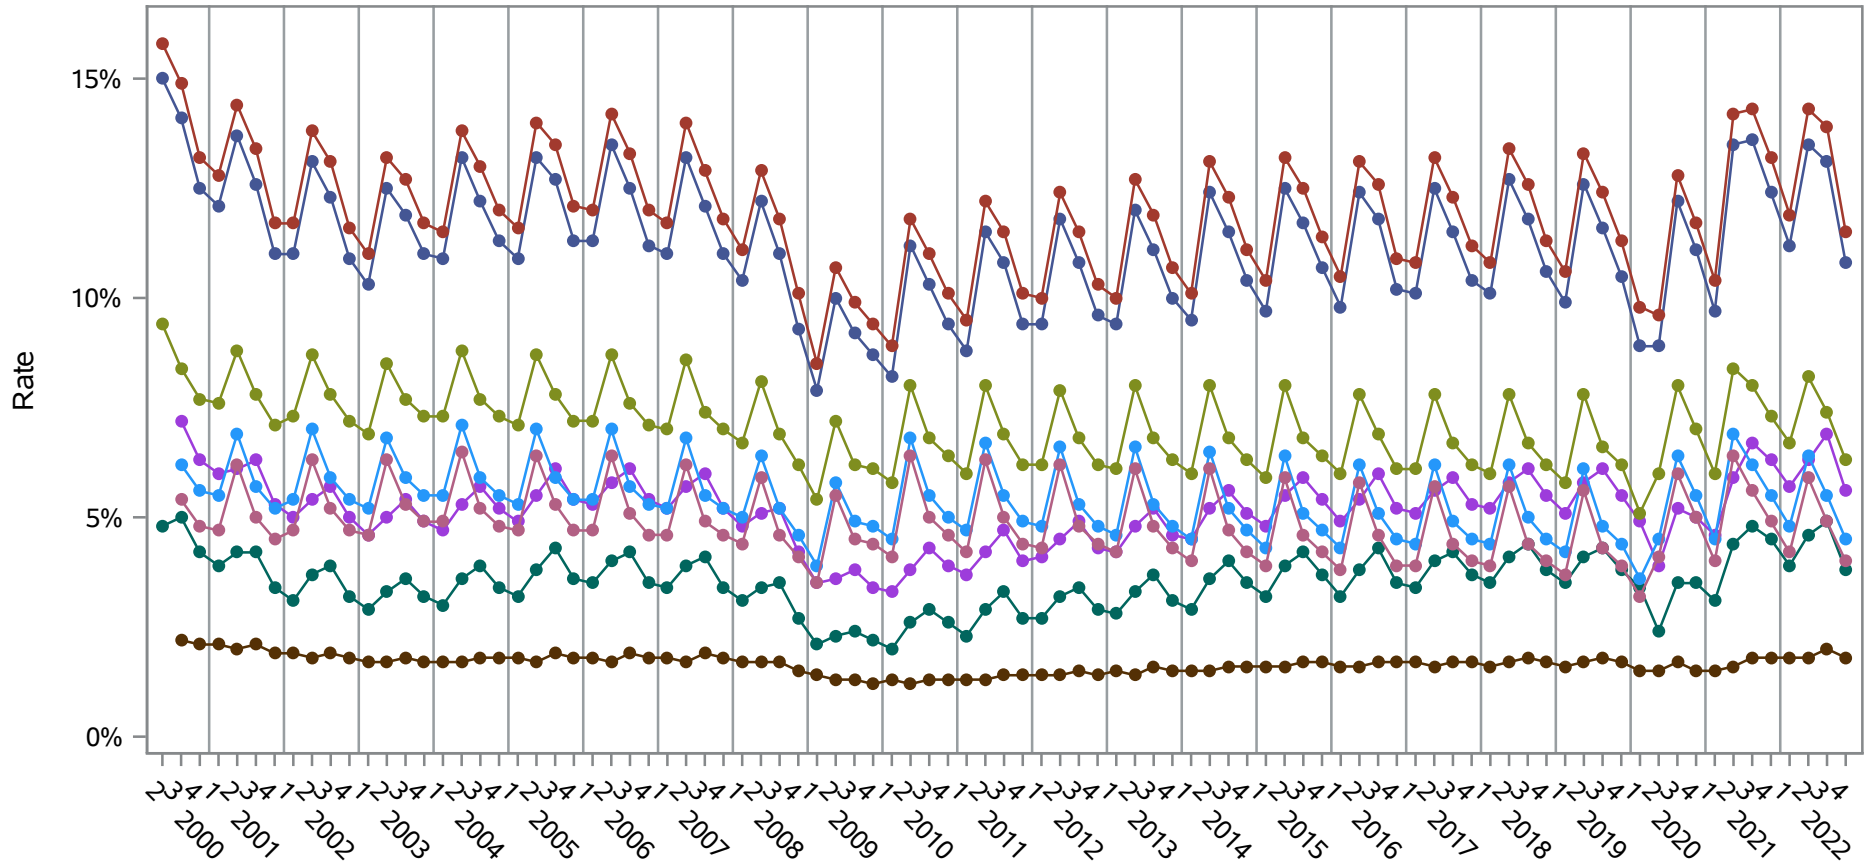

National J2J Rates

All Measures of Accessions/Start of Main Job (Not Seasonally Adjusted)

1. Series Key
2. —●— Main Job Accessions - Rate
   - —●— Main Job Starts - Rate
   - —●— EE Accessions - Rate
   - —●— AQ Accessions - Short Duration Nonemployment Spell - Rate
   - —●— Job-to-Job Accessions - Rate
   - —●— Main Job Accessions - Any Nonemployment Spell - Rate
   - —●— Main Job Accessions - Persistent Nonemployment Spell - Rate
   - —●— Main Job Accessions - Full-qtr Nonemployment Spell - Rate

Source: United States Census Bureau, Job-to-Job Flow Statistics, Release R2023Q4 (Beta)