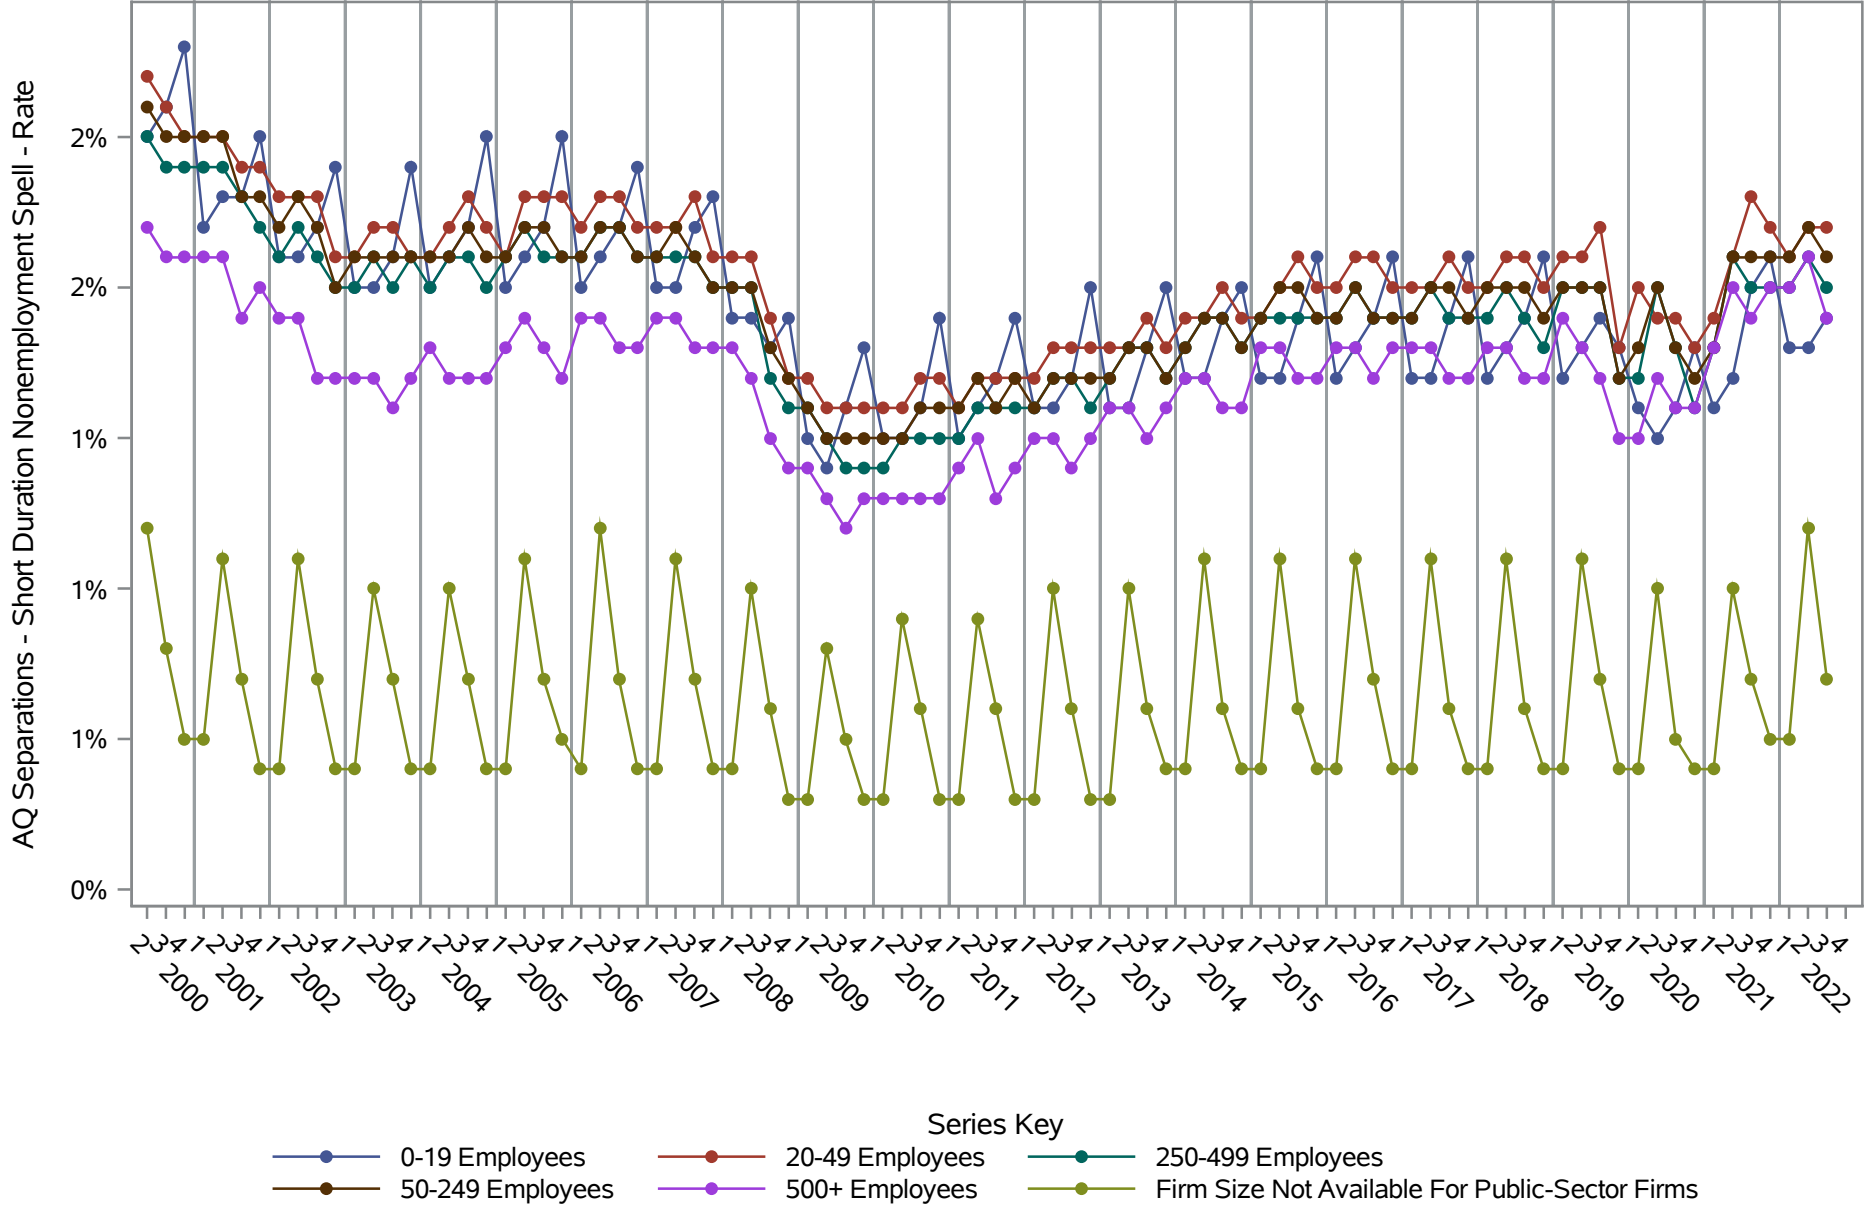

National J2J Rates

AQ Separations - Short Duration Nonemployment Spell (Not Seasonally Adjusted) by Firm Size

Source: United States Census Bureau, Job-to-Job Flow Statistics, Release R2023Q4 (Beta)