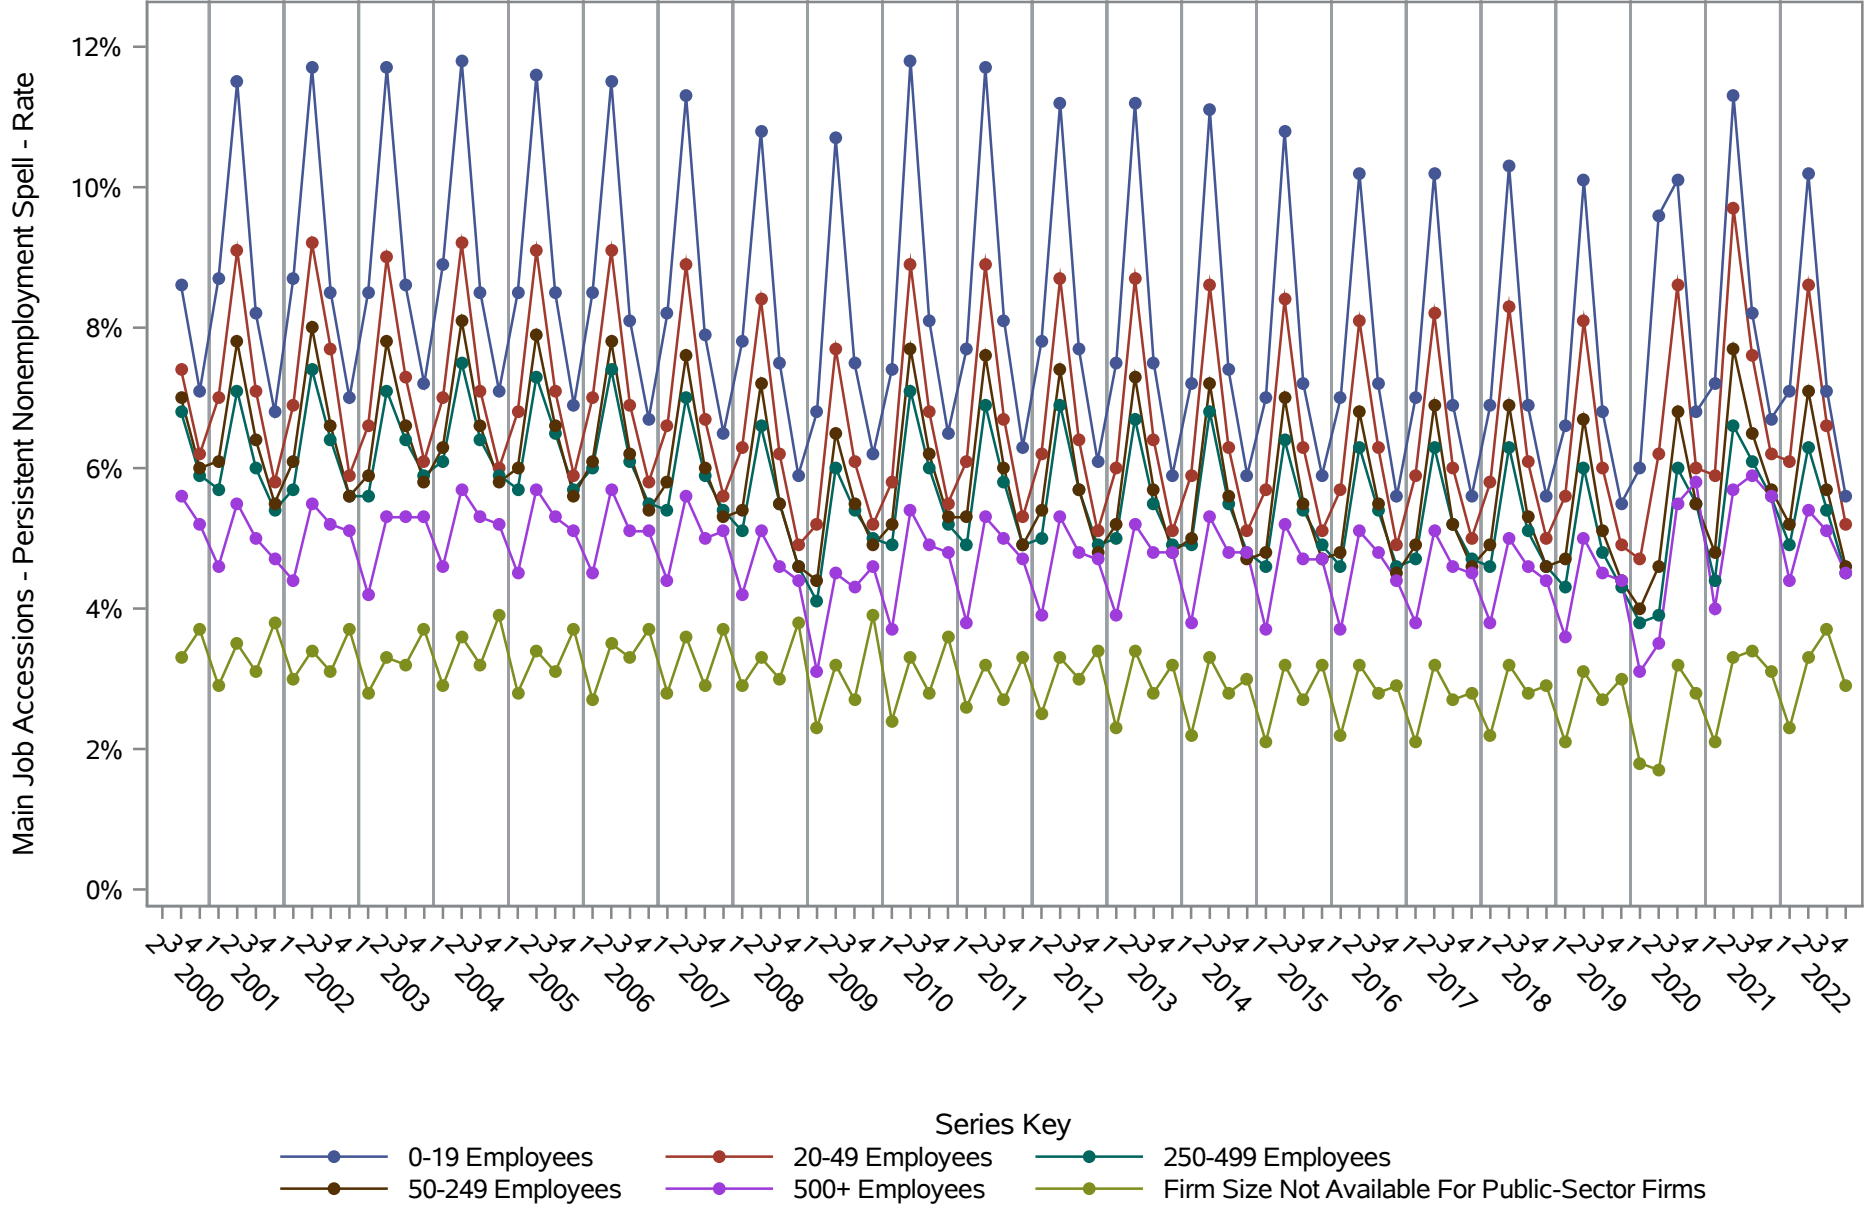

Source: United States Census Bureau, Job-to-Job Flow Statistics, Release R2023Q4 (Beta)

National J2J Rates

Job-to-Job Accessions (Not Seasonally Adjusted)

by Firm Size

Source: United States Census Bureau, Job-to-Job Flow Statistics, Release R2023Q4 (Beta)

National J2J Rates

Job-to-Job Separations (Not Seasonally Adjusted) by Firm Size

Source: United States Census Bureau, Job-to-Job Flow Statistics, Release R2023Q4 (Beta)

National J2J Rates

Main Job Accessions - Persistent Nonemployment Spell (Not Seasonally Adjusted) by Firm Size

Source: United States Census Bureau, Job-to-Job Flow Statistics, Release R2023Q4 (Beta)

National J2J Rates

Main Job Separations - Persistent Nonemployment Spell (Not Seasonally Adjusted) by Firm Size

Source: United States Census Bureau, Job-to-Job Flow Statistics, Release R2023Q4 (Beta)