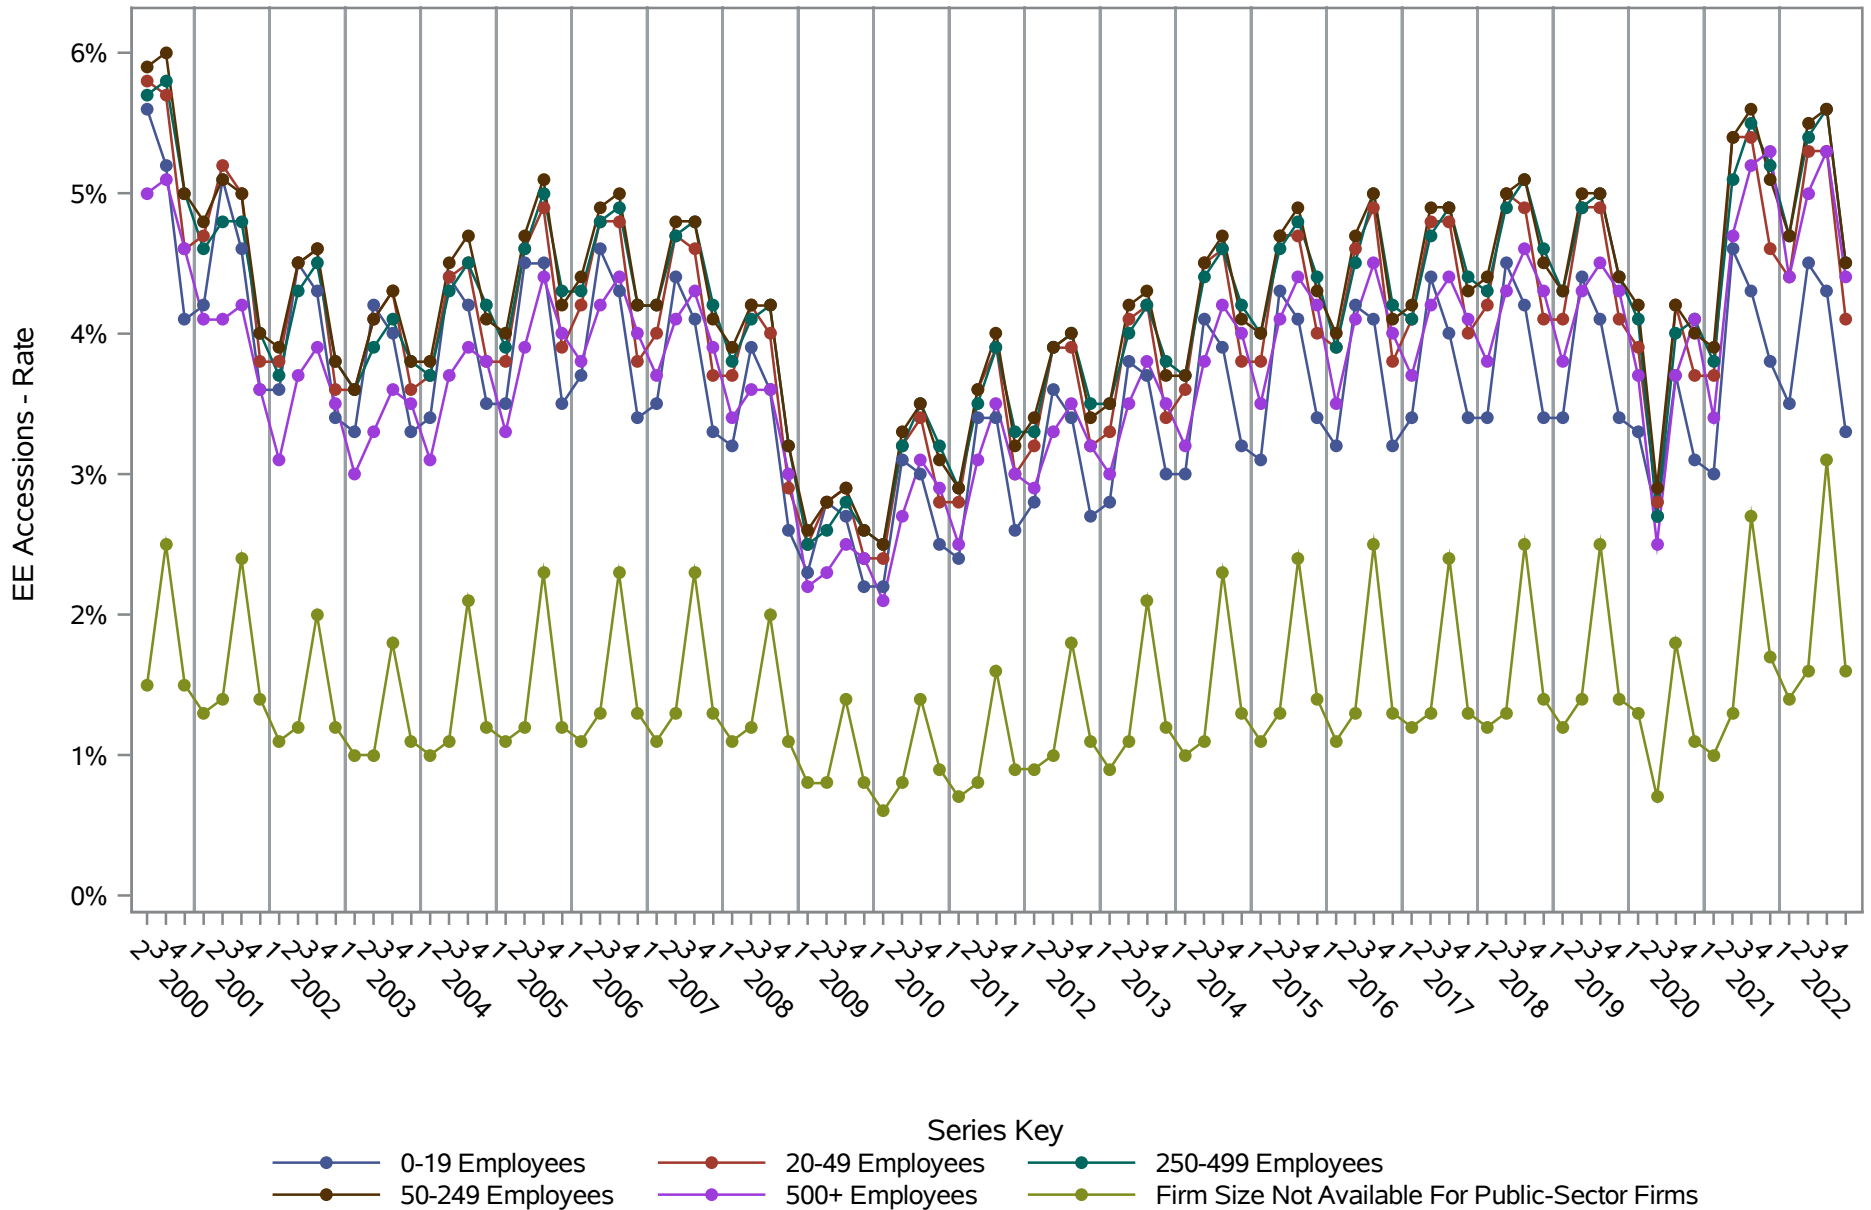

National J2J Rates

EE Accessions (Not Seasonally Adjusted)

by Firm Size

Source: United States Census Bureau, Job-to-Job Flow Statistics, Release R2023Q4 (Beta)