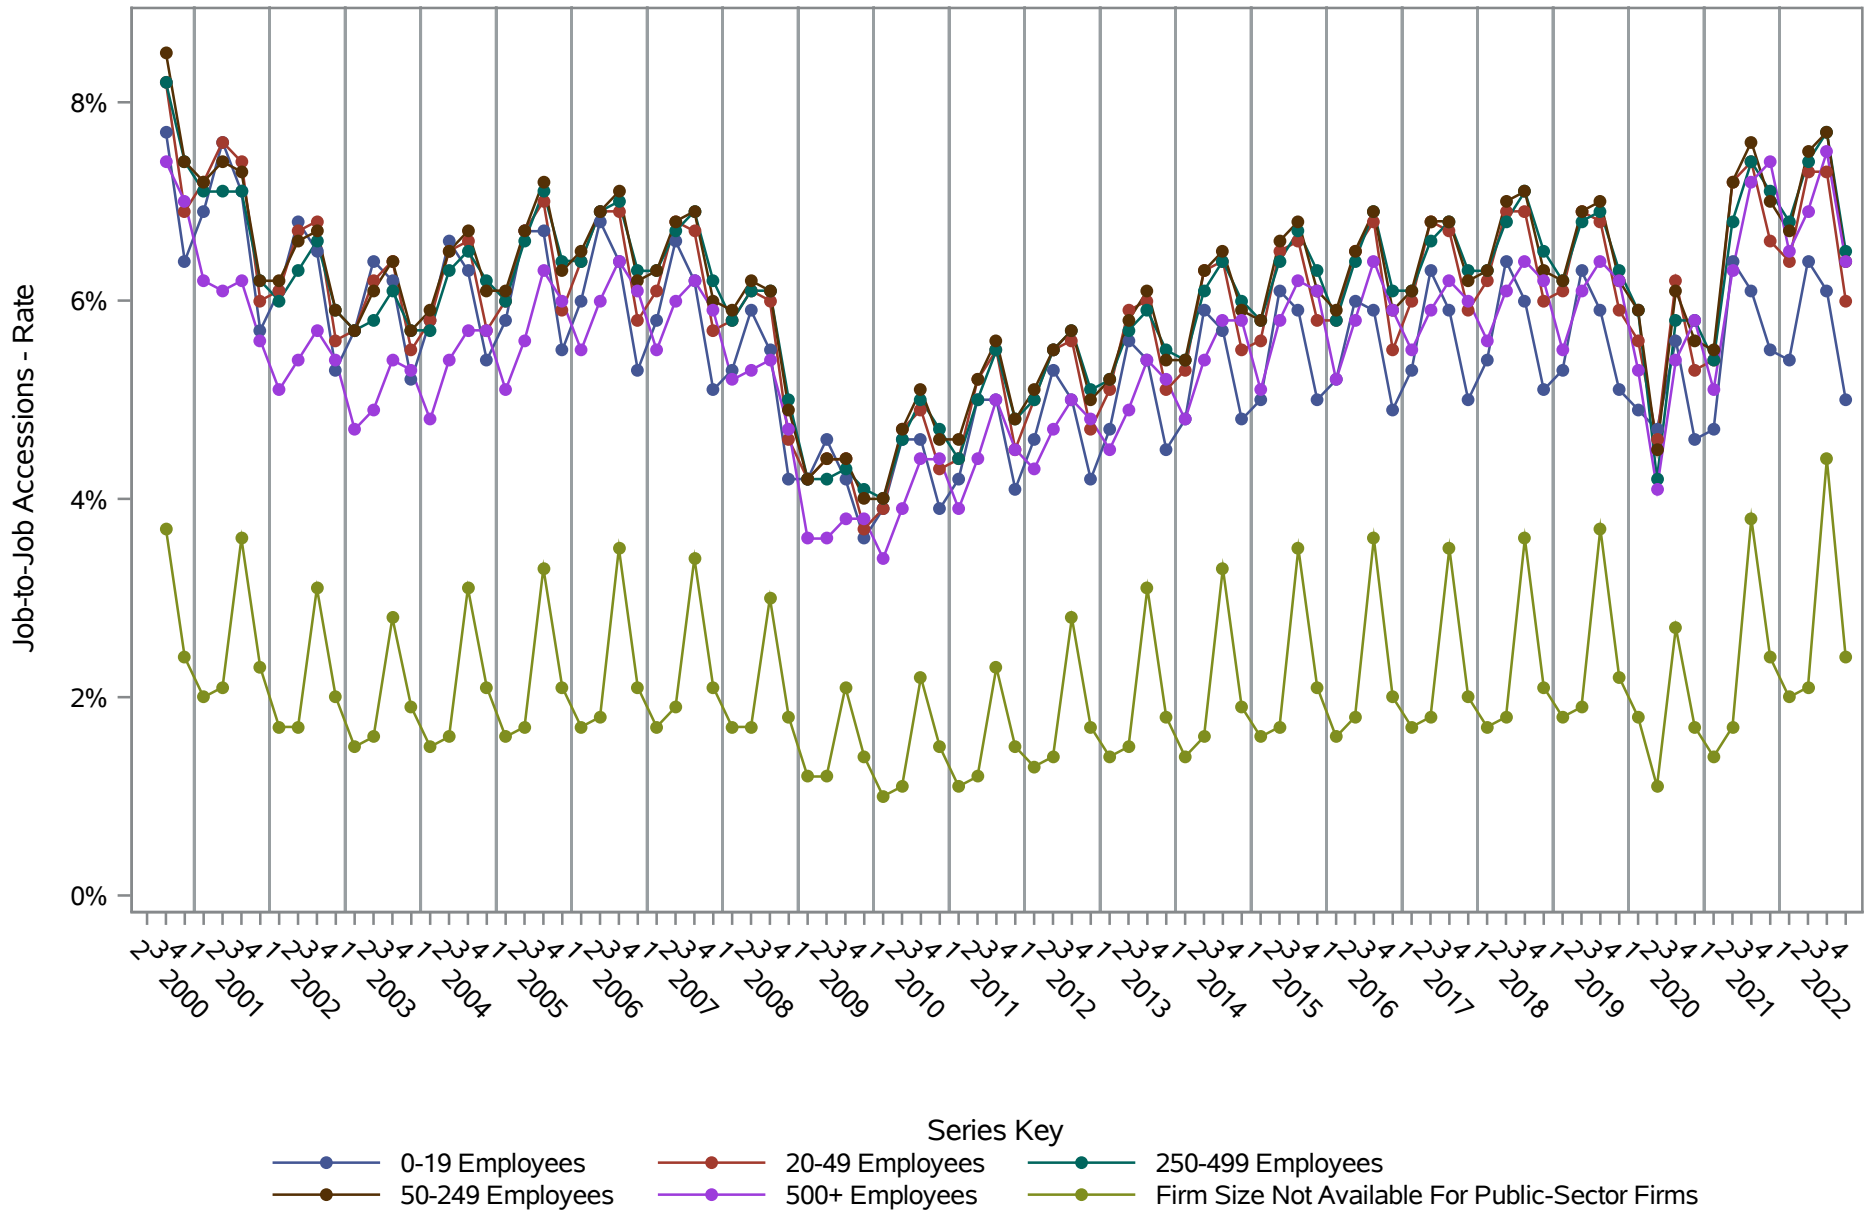

National J2J Rates

Main Job Accessions (Not Seasonally Adjusted) by Firm Size

Source: United States Census Bureau, Job-to-Job Flow Statistics, Release R2023Q4 (Beta)

National J2J Rates

Main Job Separations (Not Seasonally Adjusted) by Firm Size

Source: United States Census Bureau, Job-to-Job Flow Statistics, Release R2023Q4 (Beta)

National J2J Rates

Job-to-Job Accessions (Not Seasonally Adjusted)

by Firm Size

Source: United States Census Bureau, Job-to-Job Flow Statistics, Release R2023Q4 (Beta)

National J2J Rates

Job-to-Job Separations (Not Seasonally Adjusted) by Firm Size

Source: United States Census Bureau, Job-to-Job Flow Statistics, Release R2023Q4 (Beta)

National J2J Rates

Main Job Accessions - Persistent Nonemployment Spell (Not Seasonally Adjusted) by Firm Size