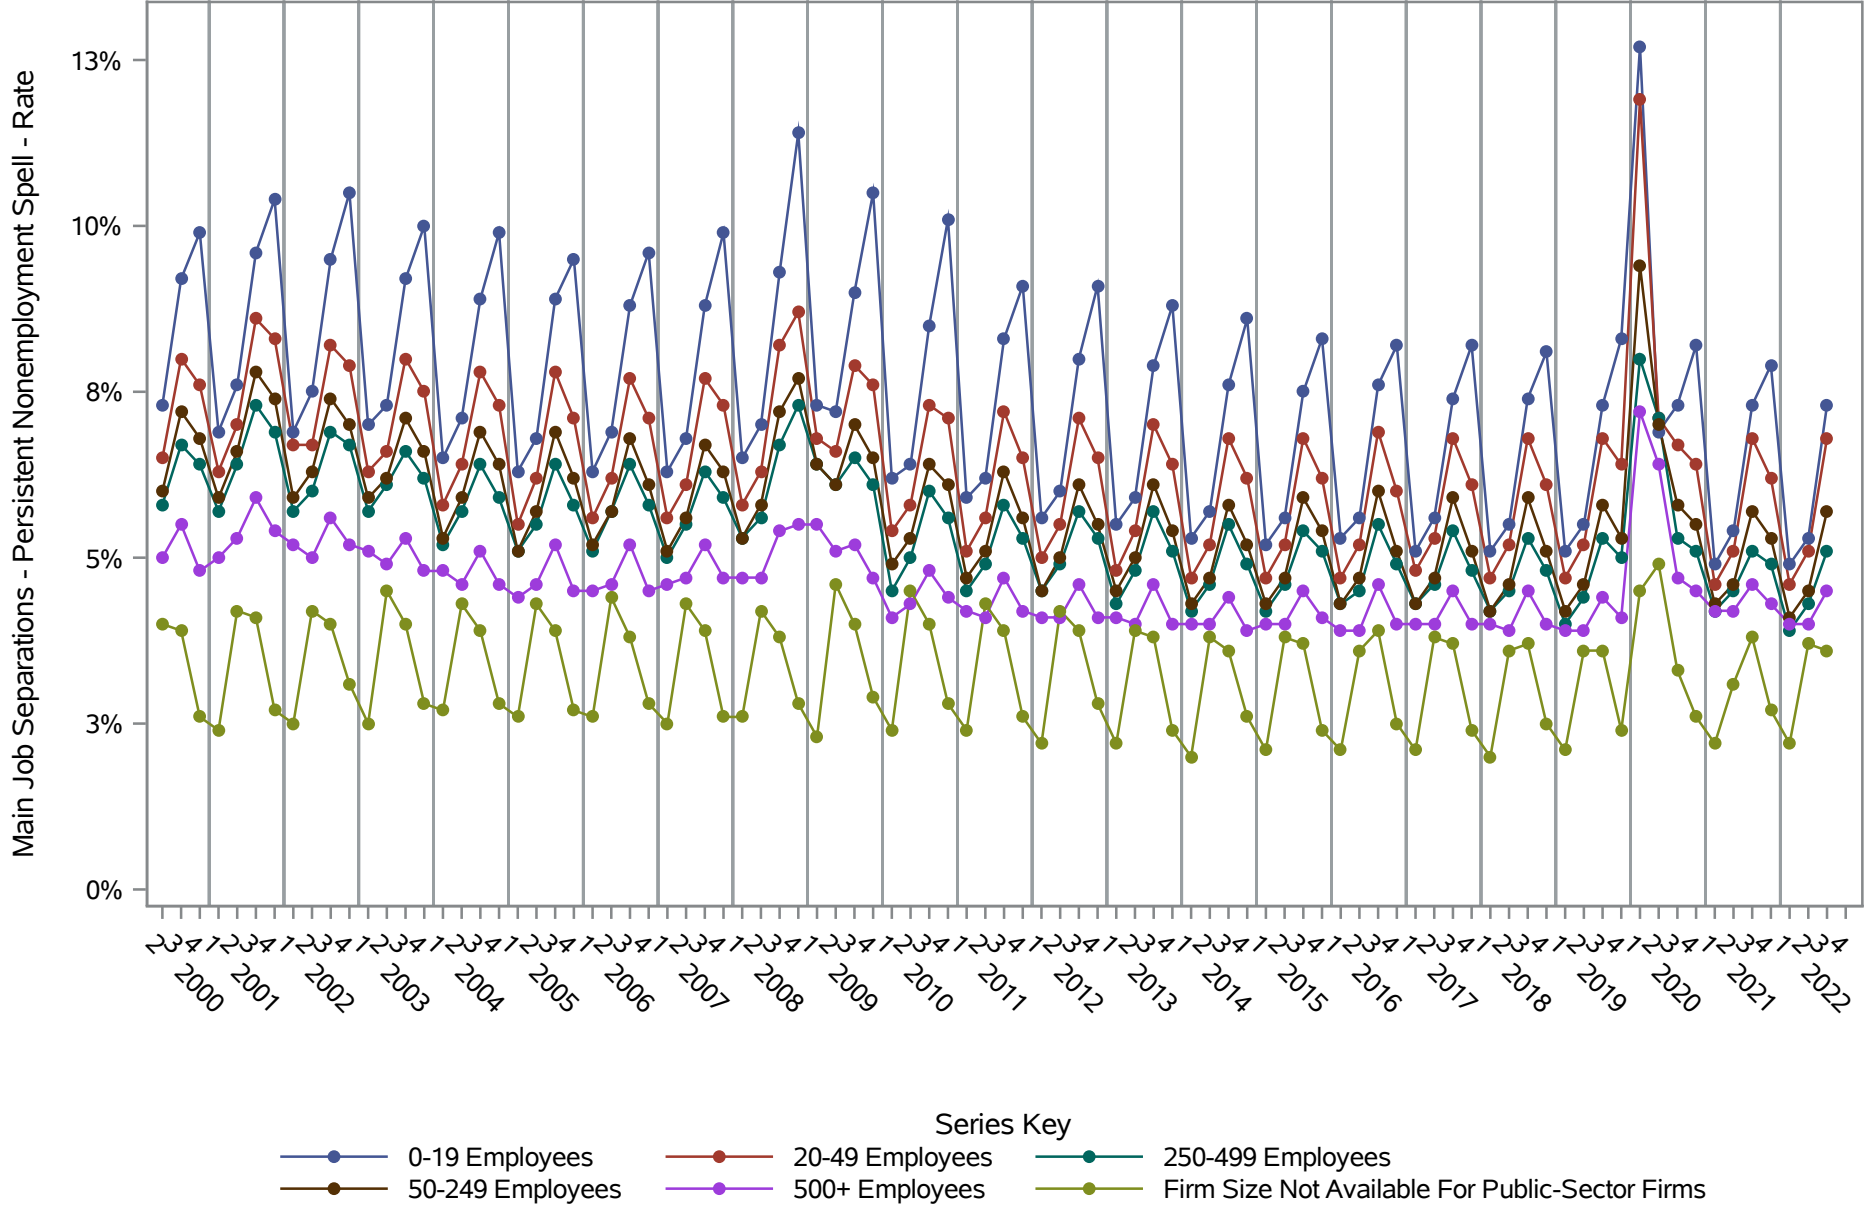

National J2J Rates

Job-to-Job Separations (Not Seasonally Adjusted) by Firm Size

Source: United States Census Bureau, Job-to-Job Flow Statistics, Release R2023Q4 (Beta)

National J2J Rates

Main Job Accessions - Persistent Nonemployment Spell (Not Seasonally Adjusted) by Firm Size

Source: United States Census Bureau, Job-to-Job Flow Statistics, Release R2023Q4 (Beta)

National J2J Rates

Main Job Separations - Persistent Nonemployment Spell (Not Seasonally Adjusted) by Firm Size

Source: United States Census Bureau, Job-to-Job Flow Statistics, Release R2023Q4 (Beta)