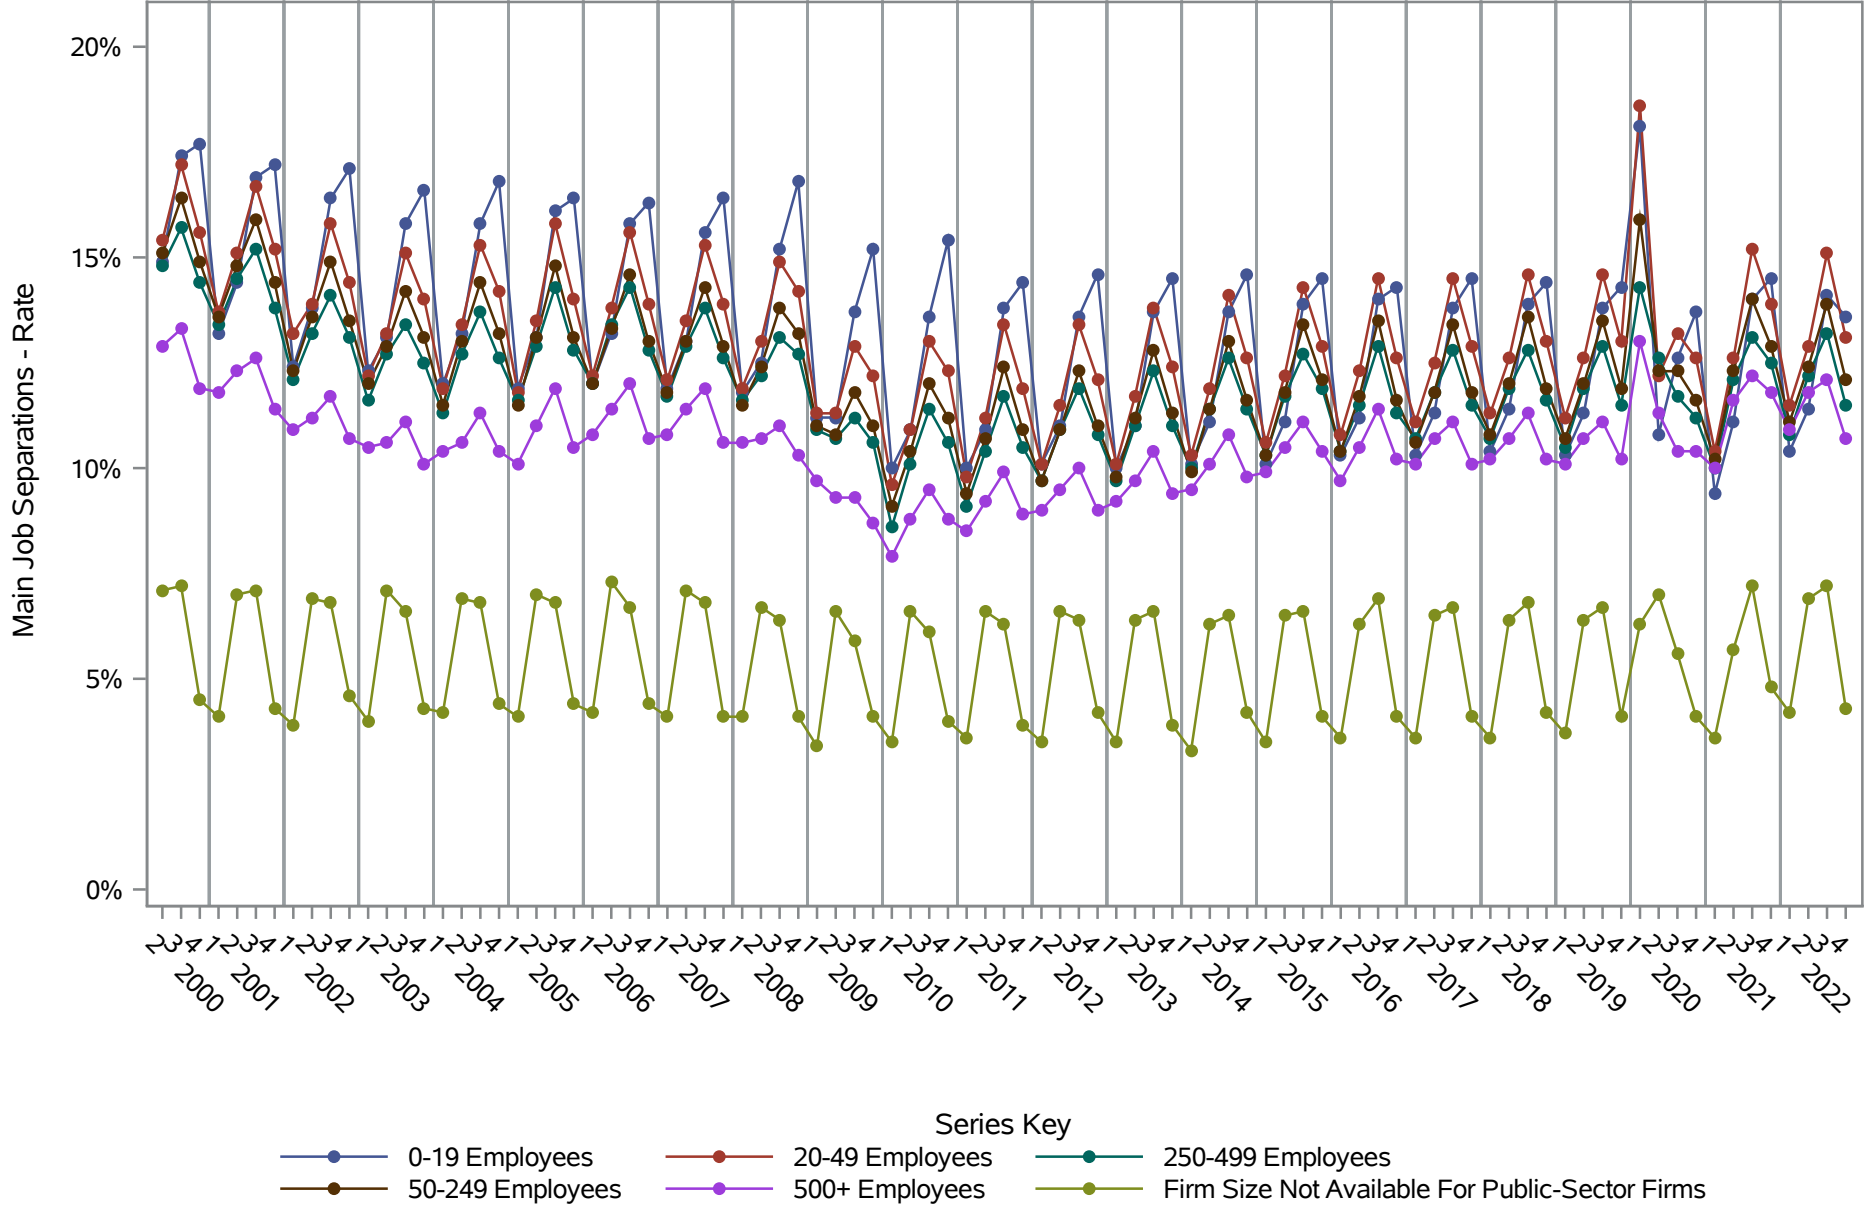

National J2J Rates

Main Job Accessions (Not Seasonally Adjusted) by Firm Size

Source: United States Census Bureau, Job-to-Job Flow Statistics, Release R2023Q4 (Beta)

National J2J Rates

Main Job Separations (Not Seasonally Adjusted) by Firm Size

Source: United States Census Bureau, Job-to-Job Flow Statistics, Release R2023Q4 (Beta)

National J2J Rates

Job-to-Job Accessions (Not Seasonally Adjusted)

by Firm Size

Source: United States Census Bureau, Job-to-Job Flow Statistics, Release R2023Q4 (Beta)

National J2J Rates

Job-to-Job Separations (Not Seasonally Adjusted) by Firm Size

Source: United States Census Bureau, Job-to-Job Flow Statistics, Release R2023Q4 (Beta)

National J2J Rates

Main Job Accessions - Persistent Nonemployment Spell (Not Seasonally Adjusted) by Firm Size