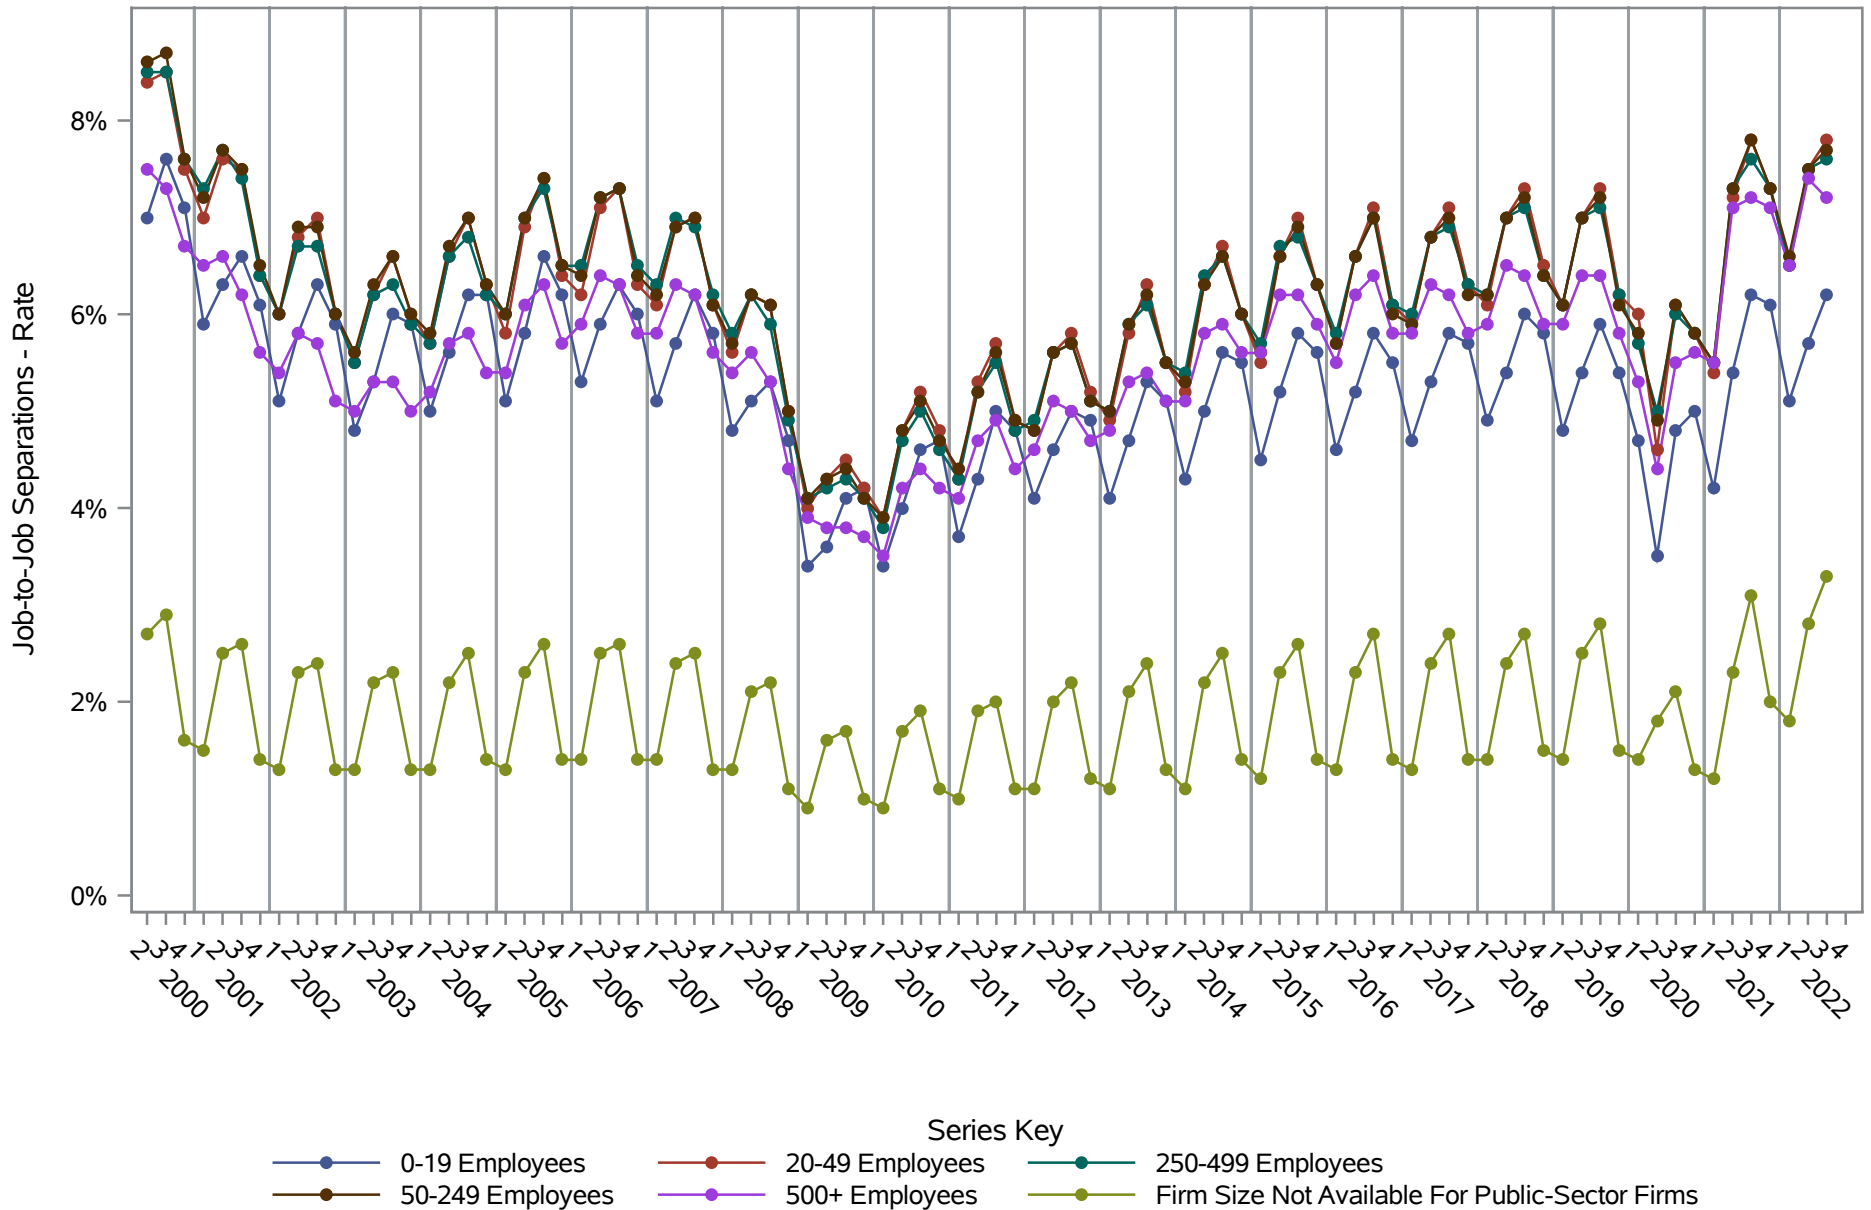

National J2J Rates

Main Job Accessions (Not Seasonally Adjusted) by Firm Size

Source: United States Census Bureau, Job-to-Job Flow Statistics, Release R2023Q4 (Beta)

National J2J Rates

Main Job Separations (Not Seasonally Adjusted) by Firm Size

Source: United States Census Bureau, Job-to-Job Flow Statistics, Release R2023Q4 (Beta)

National J2J Rates

Job-to-Job Accessions (Not Seasonally Adjusted)

by Firm Size

Source: United States Census Bureau, Job-to-Job Flow Statistics, Release R2023Q4 (Beta)

National J2J Rates

Job-to-Job Separations (Not Seasonally Adjusted) by Firm Size

Source: United States Census Bureau, Job-to-Job Flow Statistics, Release R2023Q4 (Beta)

National J2J Rates

Main Job Accessions - Persistent Nonemployment Spell (Not Seasonally Adjusted) by Firm Size