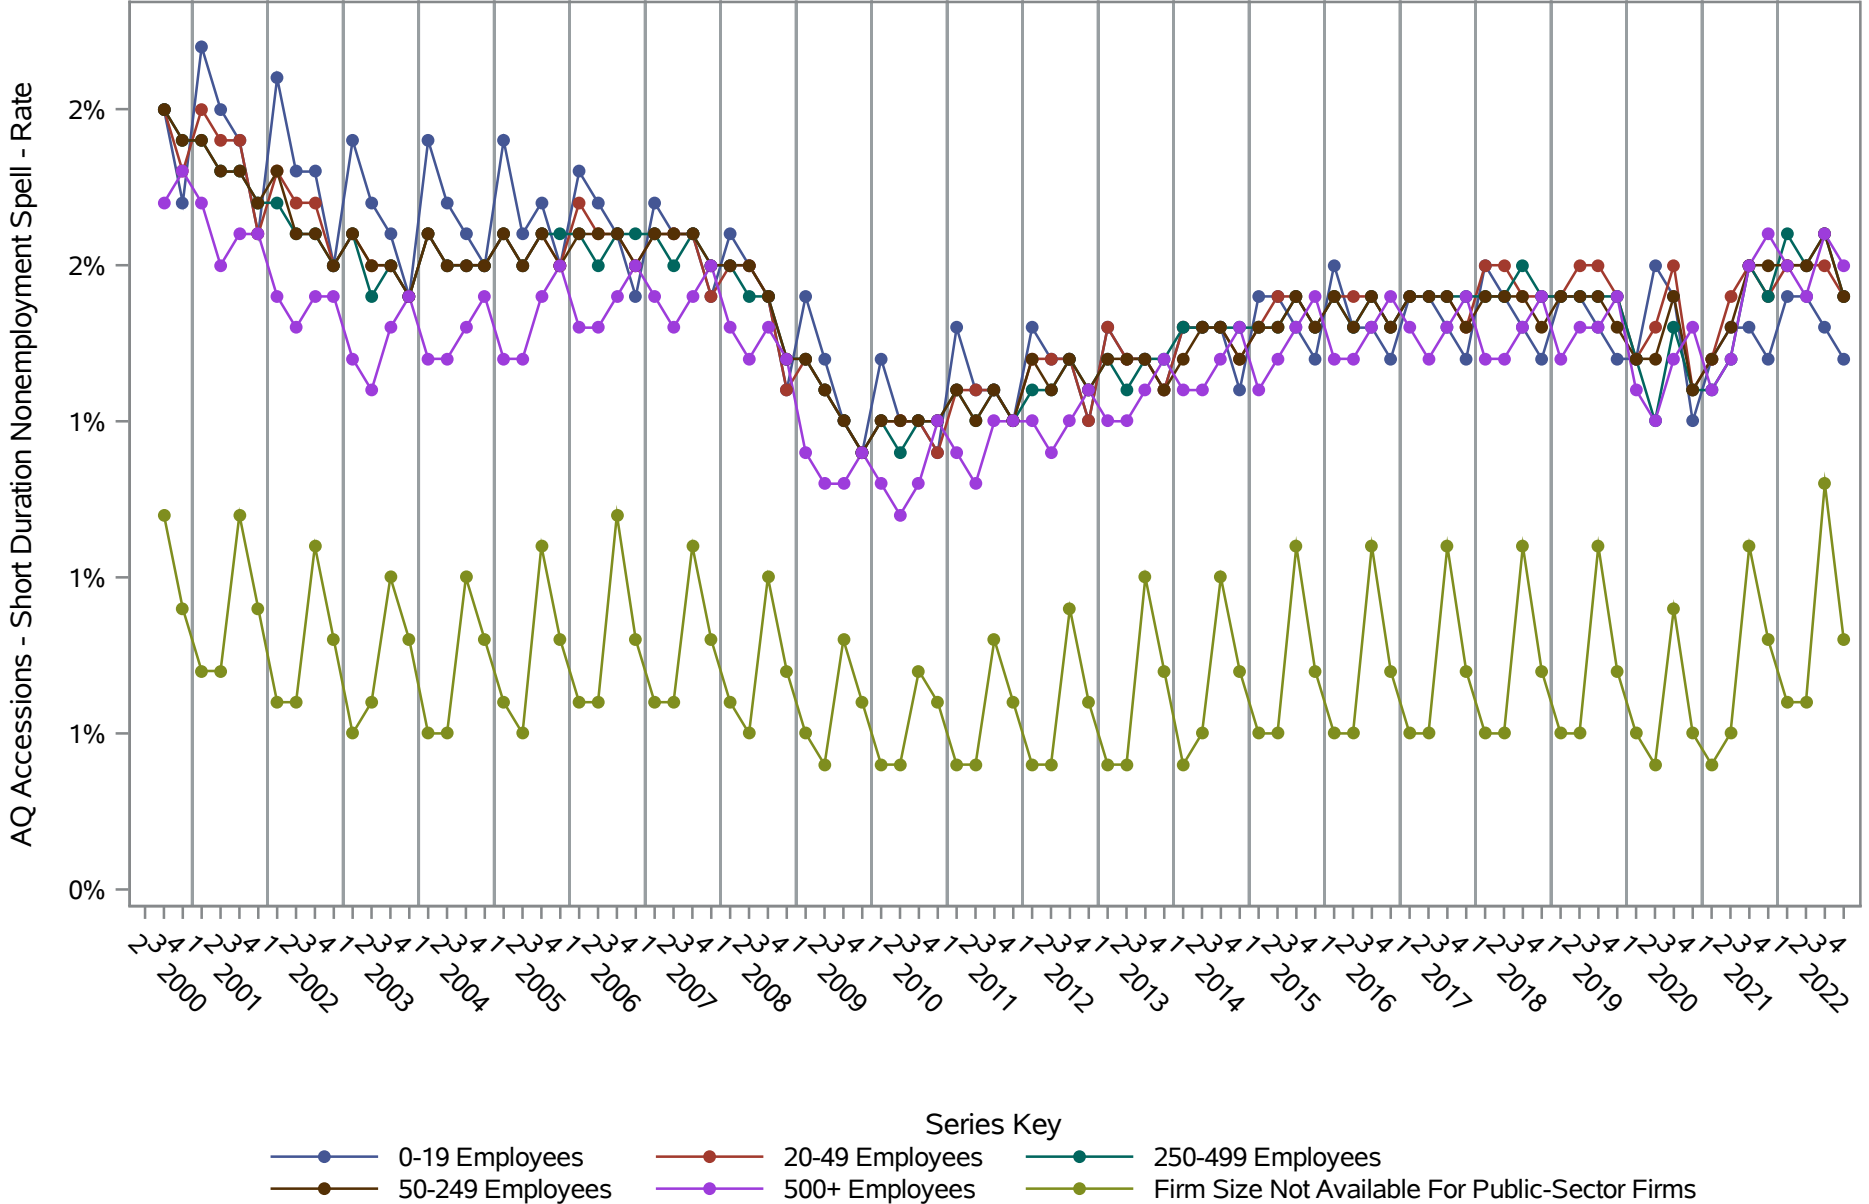

National J2J Rates

EE Accessions (Not Seasonally Adjusted)

by Firm Size

Source: United States Census Bureau, Job-to-Job Flow Statistics, Release R2023Q4 (Beta)

National J2J Rates

AQ Accessions - Short Duration Nonemployment Spell (Not Seasonally Adjusted) by Firm Size