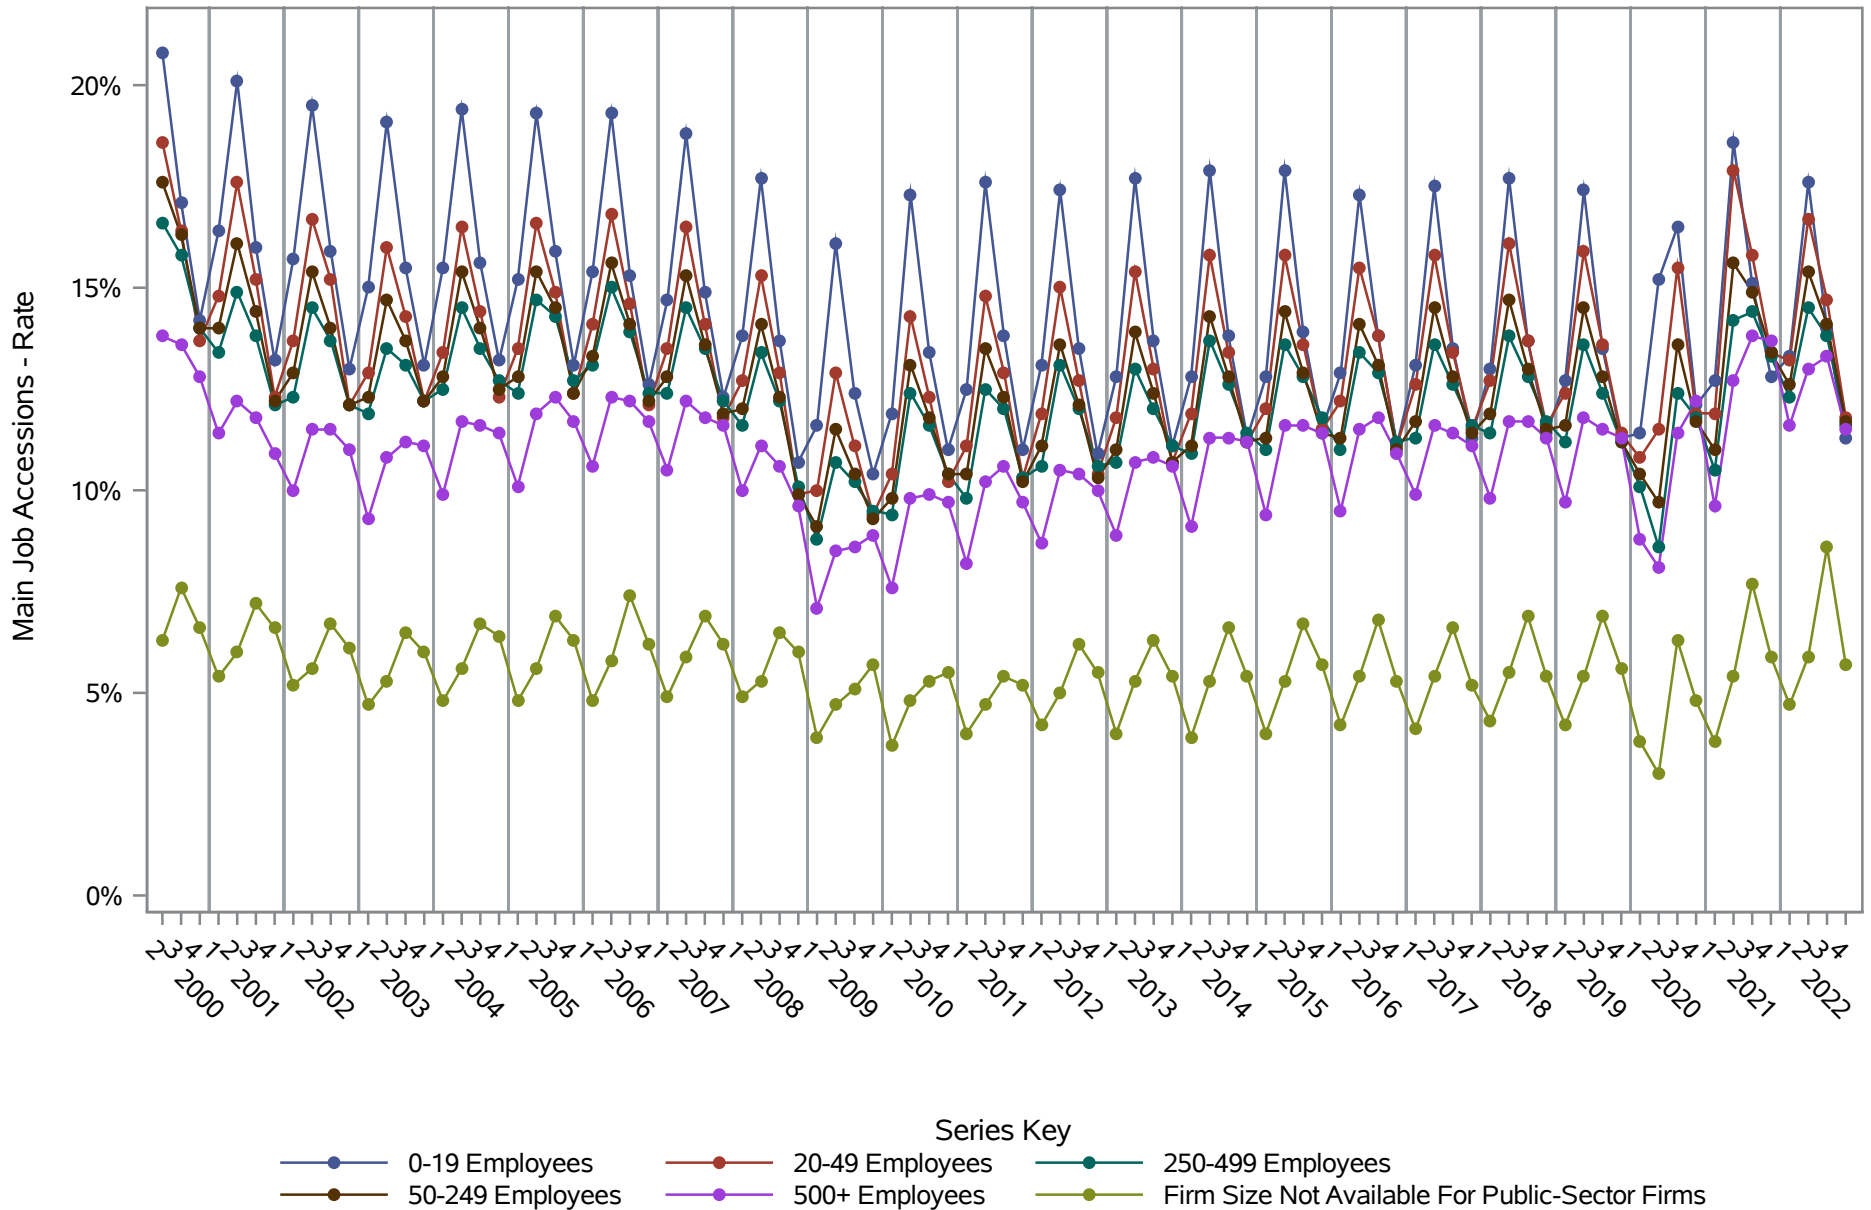

National J2J Rates

Main Job Accessions (Not Seasonally Adjusted) by Firm Size

Source: United States Census Bureau, Job-to-Job Flow Statistics, Release R2023Q4 (Beta)

National J2J Rates

Main Job Separations (Not Seasonally Adjusted) by Firm Size

Source: United States Census Bureau, Job-to-Job Flow Statistics, Release R2023Q4 (Beta)

National J2J Rates

Job-to-Job Accessions (Not Seasonally Adjusted)

by Firm Size

Source: United States Census Bureau, Job-to-Job Flow Statistics, Release R2023Q4 (Beta)

National J2J Rates

Job-to-Job Separations (Not Seasonally Adjusted) by Firm Size

Source: United States Census Bureau, Job-to-Job Flow Statistics, Release R2023Q4 (Beta)

National J2J Rates

Main Job Accessions - Persistent Nonemployment Spell (Not Seasonally Adjusted) by Firm Size