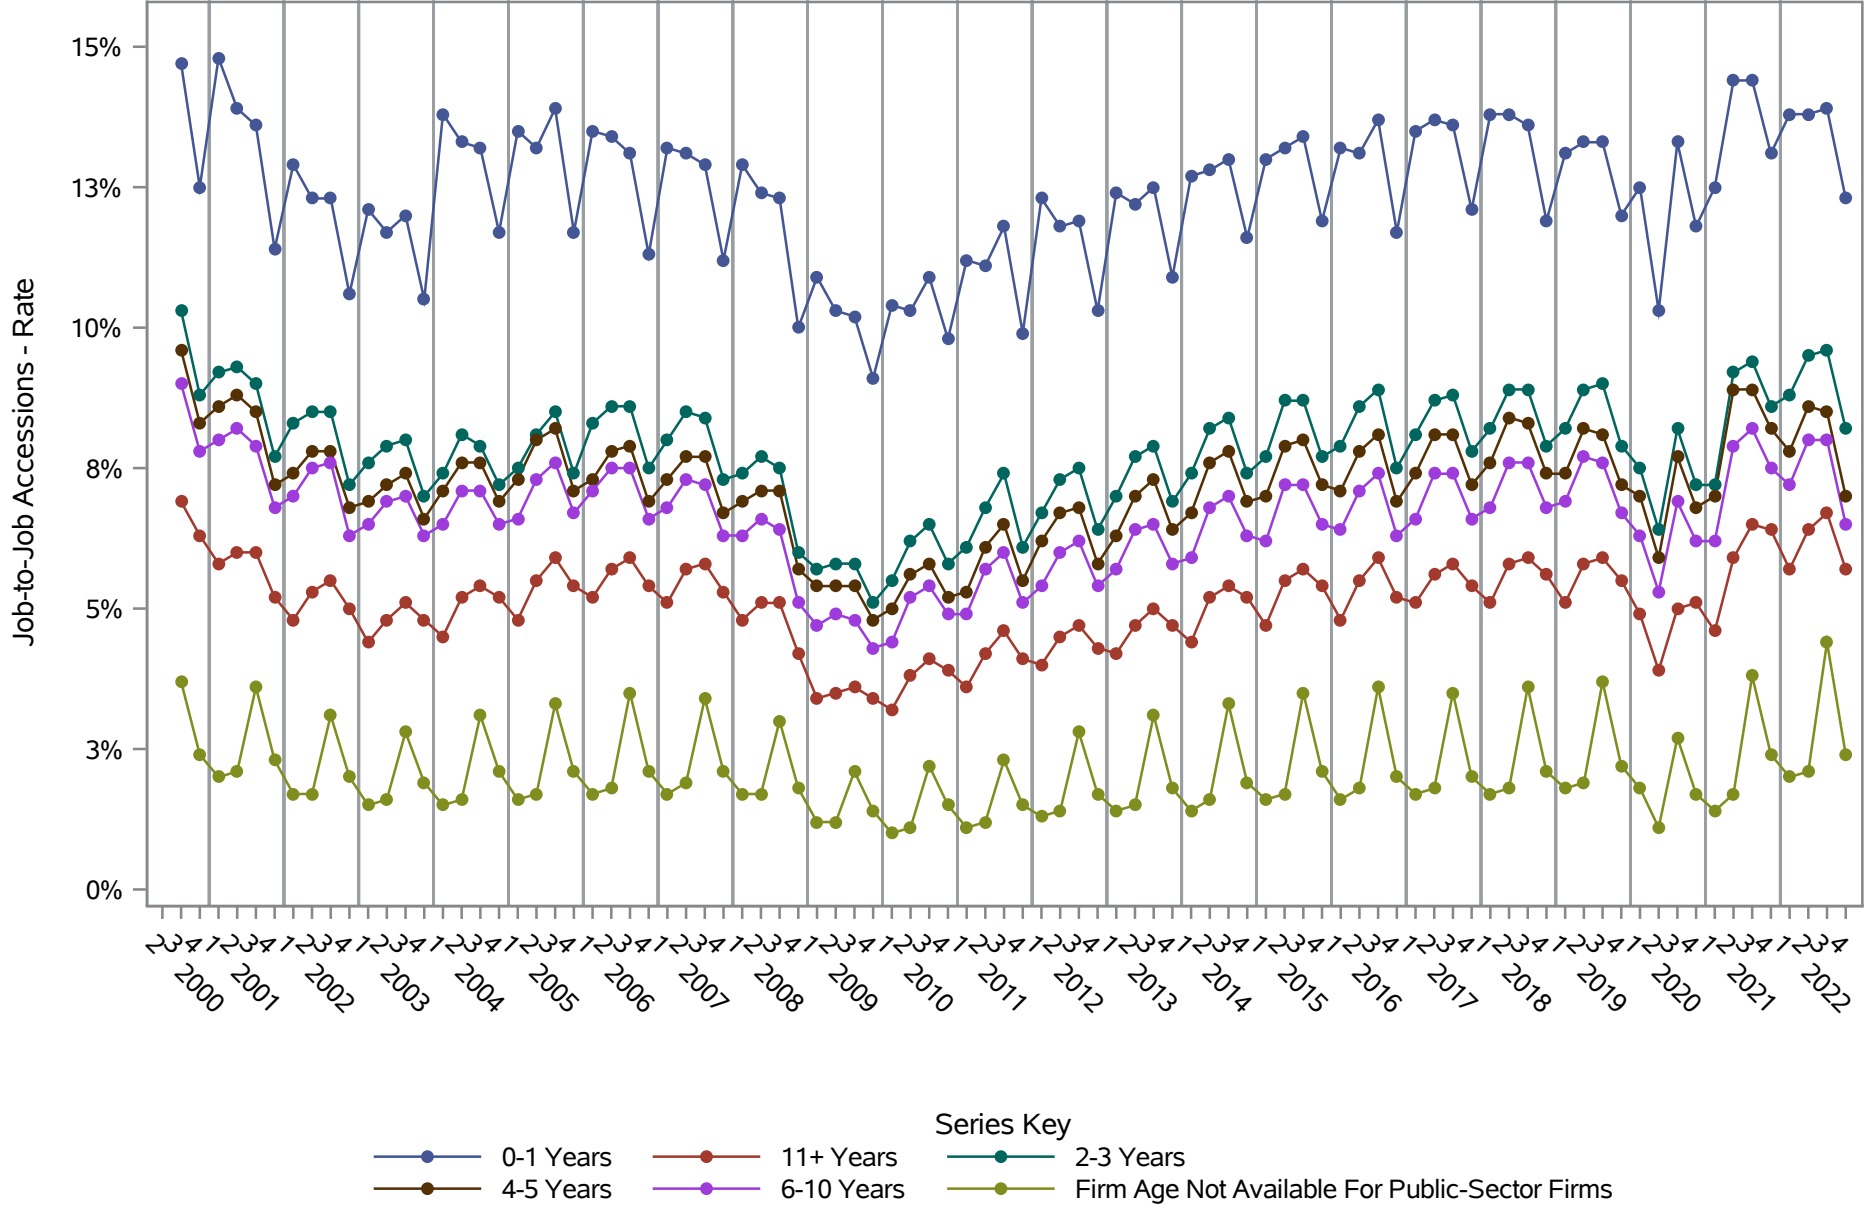

National J2J Rates

Main Job Accessions (Not Seasonally Adjusted)

by Firm Age

Source: United States Census Bureau, Job-to-Job Flow Statistics, Release R2023Q4 (Beta)

National J2J Rates

Main Job Separations (Not Seasonally Adjusted) by Firm Age

Source: United States Census Bureau, Job-to-Job Flow Statistics, Release R2023Q4 (Beta)

National J2J Rates

Job-to-Job Accessions (Not Seasonally Adjusted) by Firm Age

Source: United States Census Bureau, Job-to-Job Flow Statistics, Release R2023Q4 (Beta)

National J2J Rates

Job-to-Job Separations (Not Seasonally Adjusted) by Firm Age

Source: United States Census Bureau, Job-to-Job Flow Statistics, Release R2023Q4 (Beta)

National J2J Rates

Main Job Accessions - Persistent Nonemployment Spell (Not Seasonally Adjusted) by Firm Age