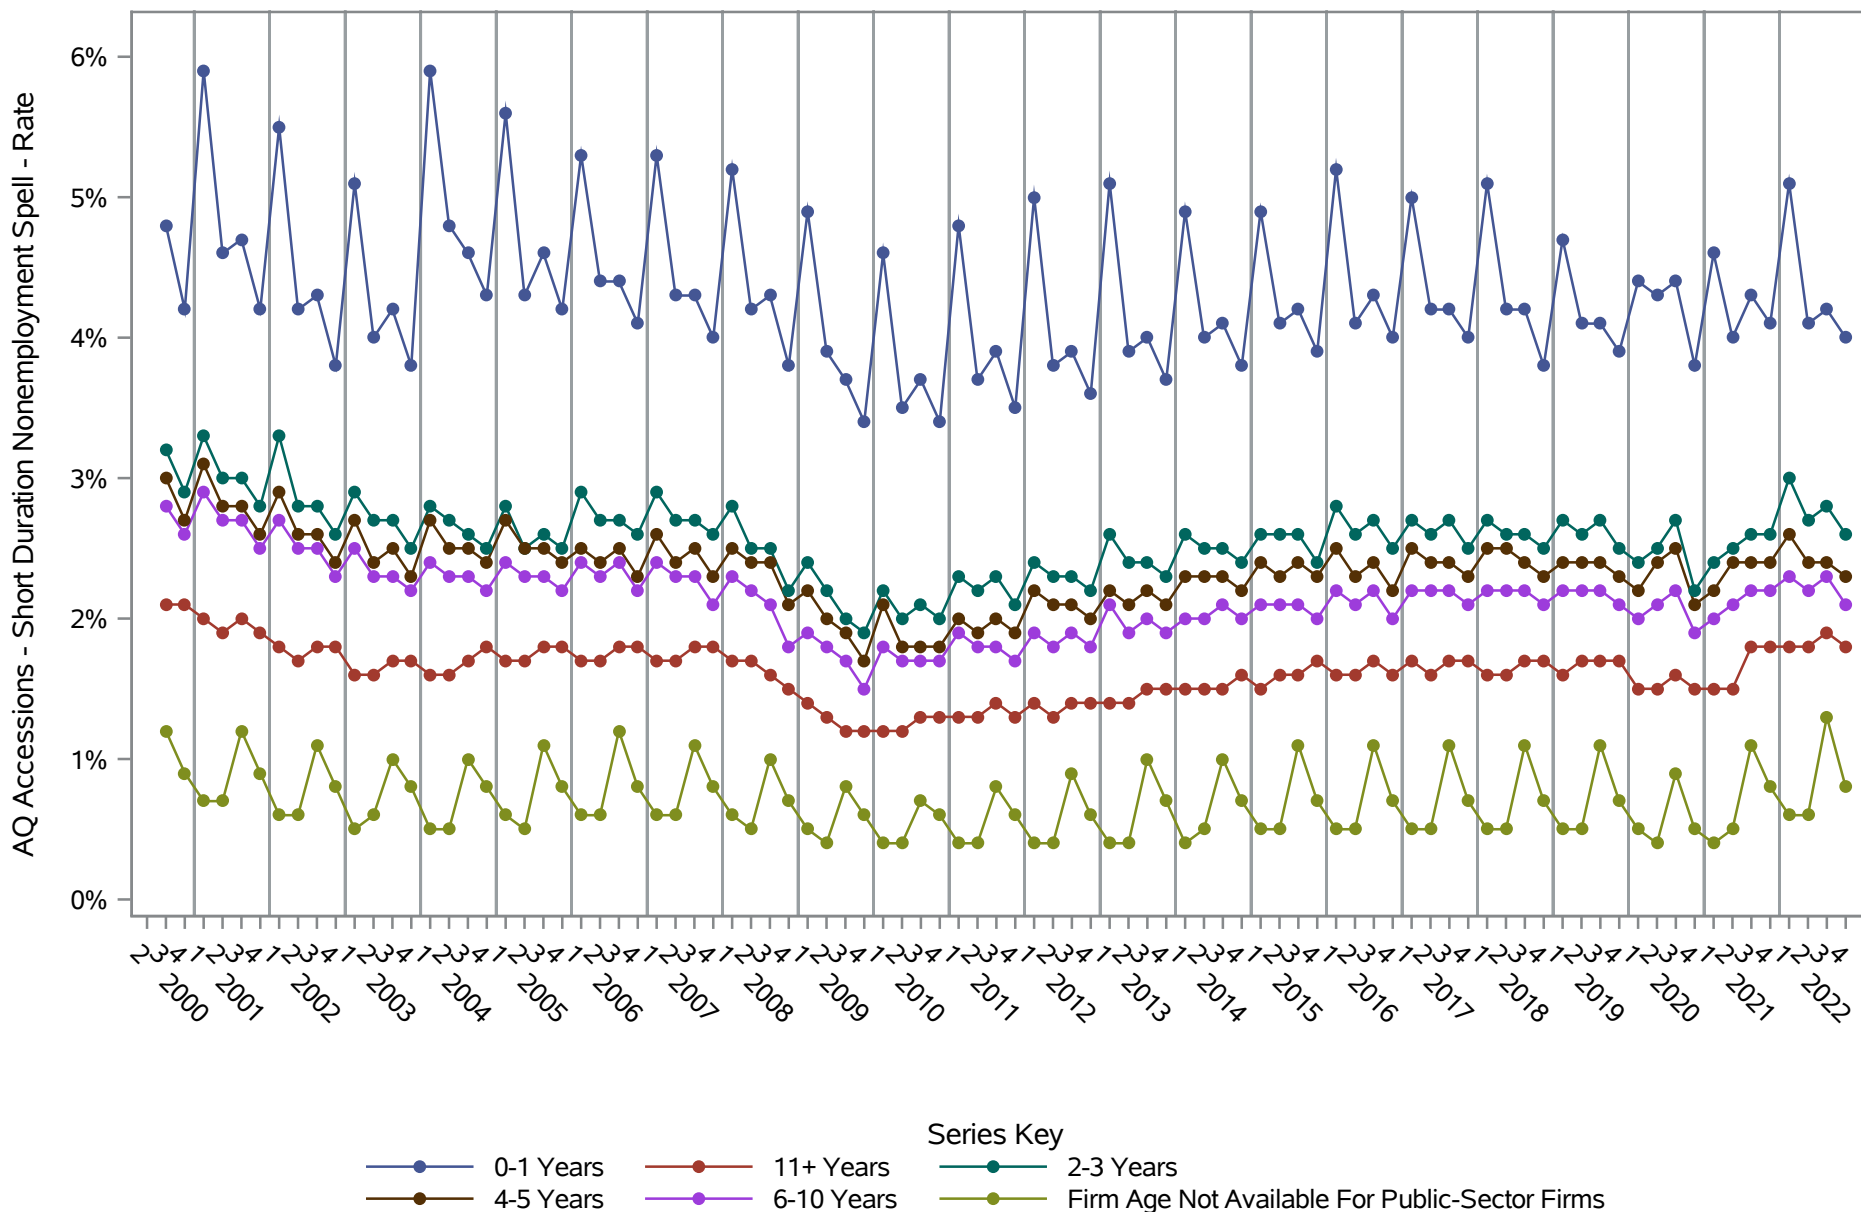

National J2J Rates

Job-to-Job Separations (Not Seasonally Adjusted) by Firm Age

Source: United States Census Bureau, Job-to-Job Flow Statistics, Release R2023Q4 (Beta)

National J2J Rates

Main Job Accessions - Persistent Nonemployment Spell (Not Seasonally Adjusted) by Firm Age

Source: United States Census Bureau, Job-to-Job Flow Statistics, Release R2023Q4 (Beta)

National J2J Rates

Main Job Separations - Persistent Nonemployment Spell (Not Seasonally Adjusted) by Firm Age

Source: United States Census Bureau, Job-to-Job Flow Statistics, Release R2023Q4 (Beta)

National J2J Rates EE Accessions (Not Seasonally Adjusted) by Firm Age

Source: United States Census Bureau, Job-to-Job Flow Statistics, Release R2023Q4 (Beta)

National J2J Rates

AQ Accessions - Short Duration Nonemployment Spell (Not Seasonally Adjusted) by Firm Age