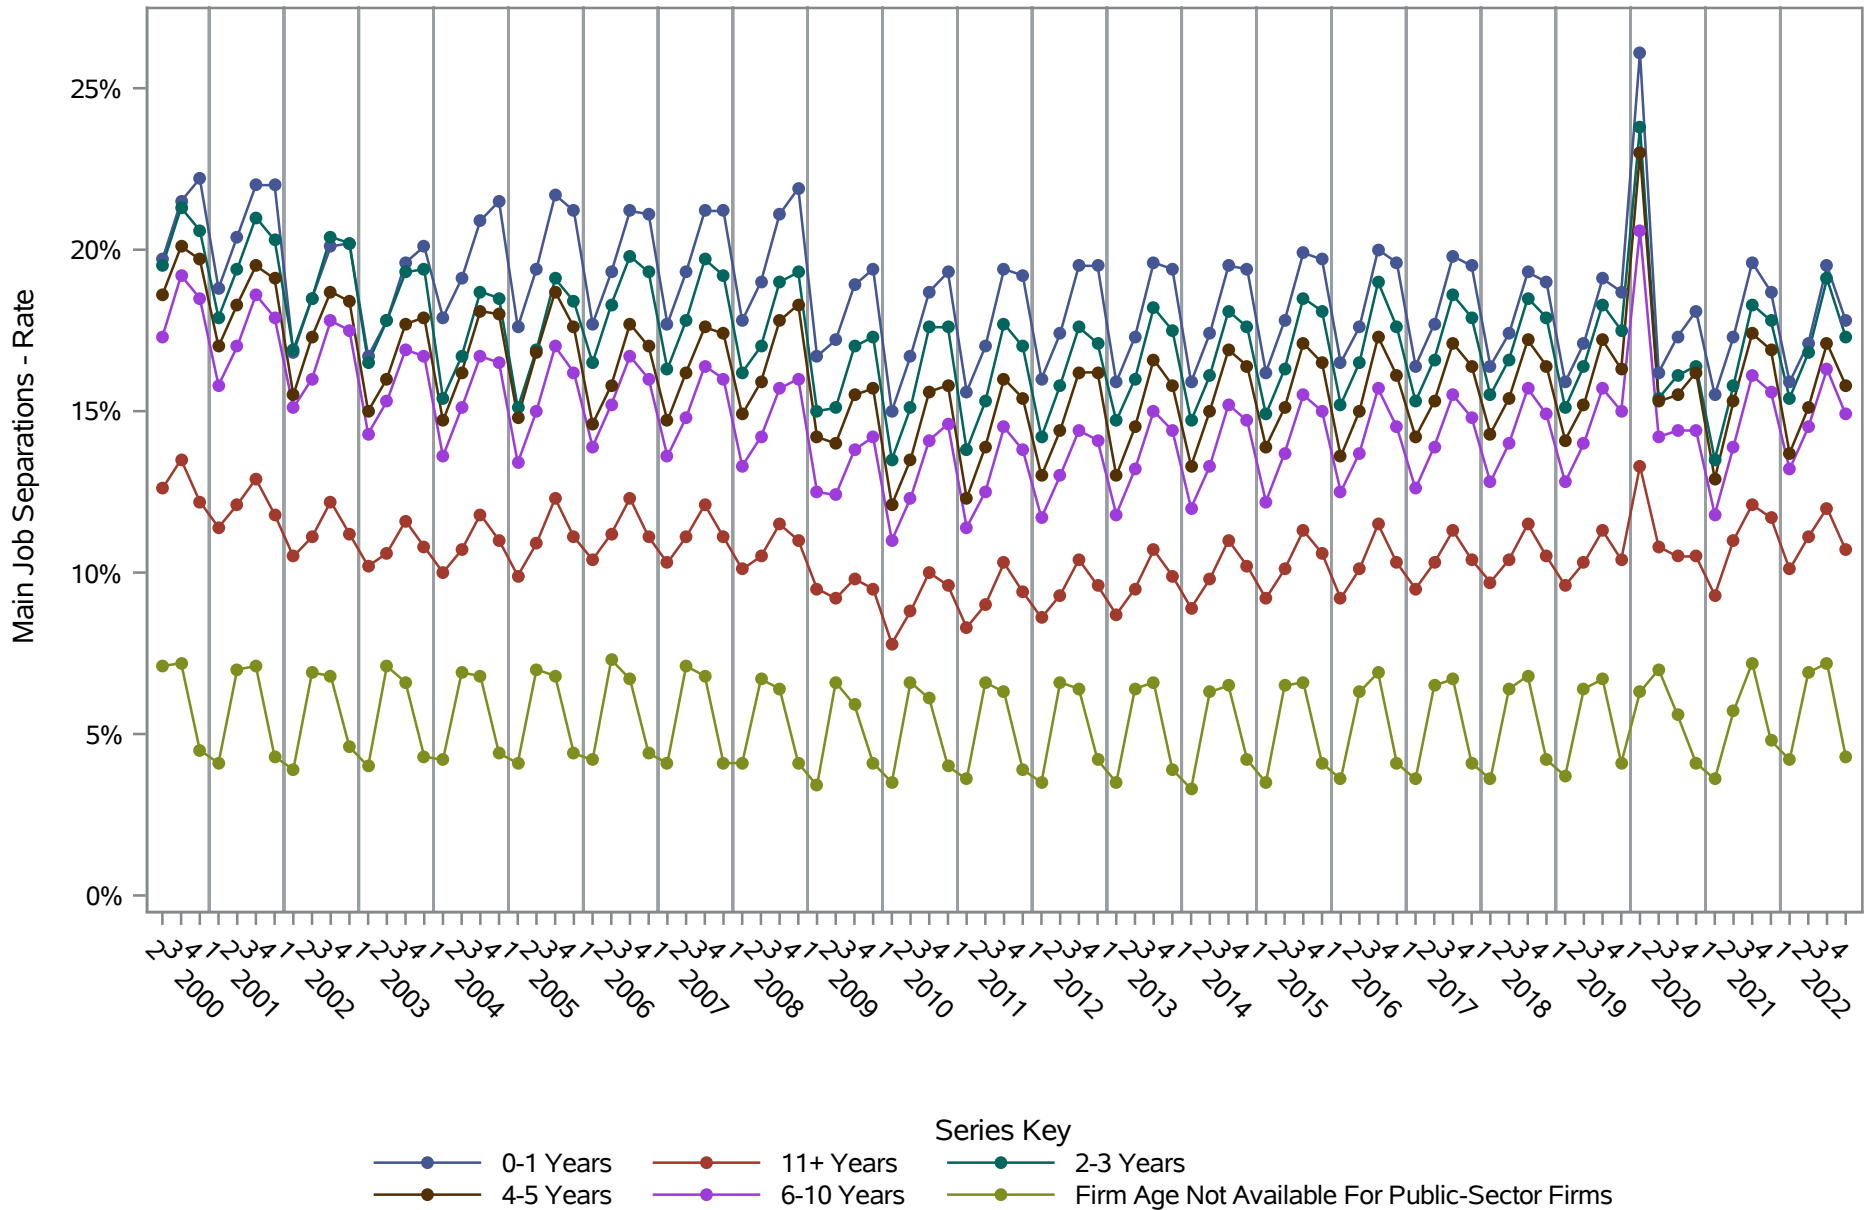

National J2J Rates

Main Job Accessions (Not Seasonally Adjusted)

by Firm Age

Source: United States Census Bureau, Job-to-Job Flow Statistics, Release R2023Q4 (Beta)

National J2J Rates

Main Job Separations (Not Seasonally Adjusted) by Firm Age

Source: United States Census Bureau, Job-to-Job Flow Statistics, Release R2023Q4 (Beta)

National J2J Rates

Job-to-Job Accessions (Not Seasonally Adjusted) by Firm Age

Source: United States Census Bureau, Job-to-Job Flow Statistics, Release R2023Q4 (Beta)

National J2J Rates

Job-to-Job Separations (Not Seasonally Adjusted) by Firm Age

Source: United States Census Bureau, Job-to-Job Flow Statistics, Release R2023Q4 (Beta)

National J2J Rates

Main Job Accessions - Persistent Nonemployment Spell (Not Seasonally Adjusted) by Firm Age