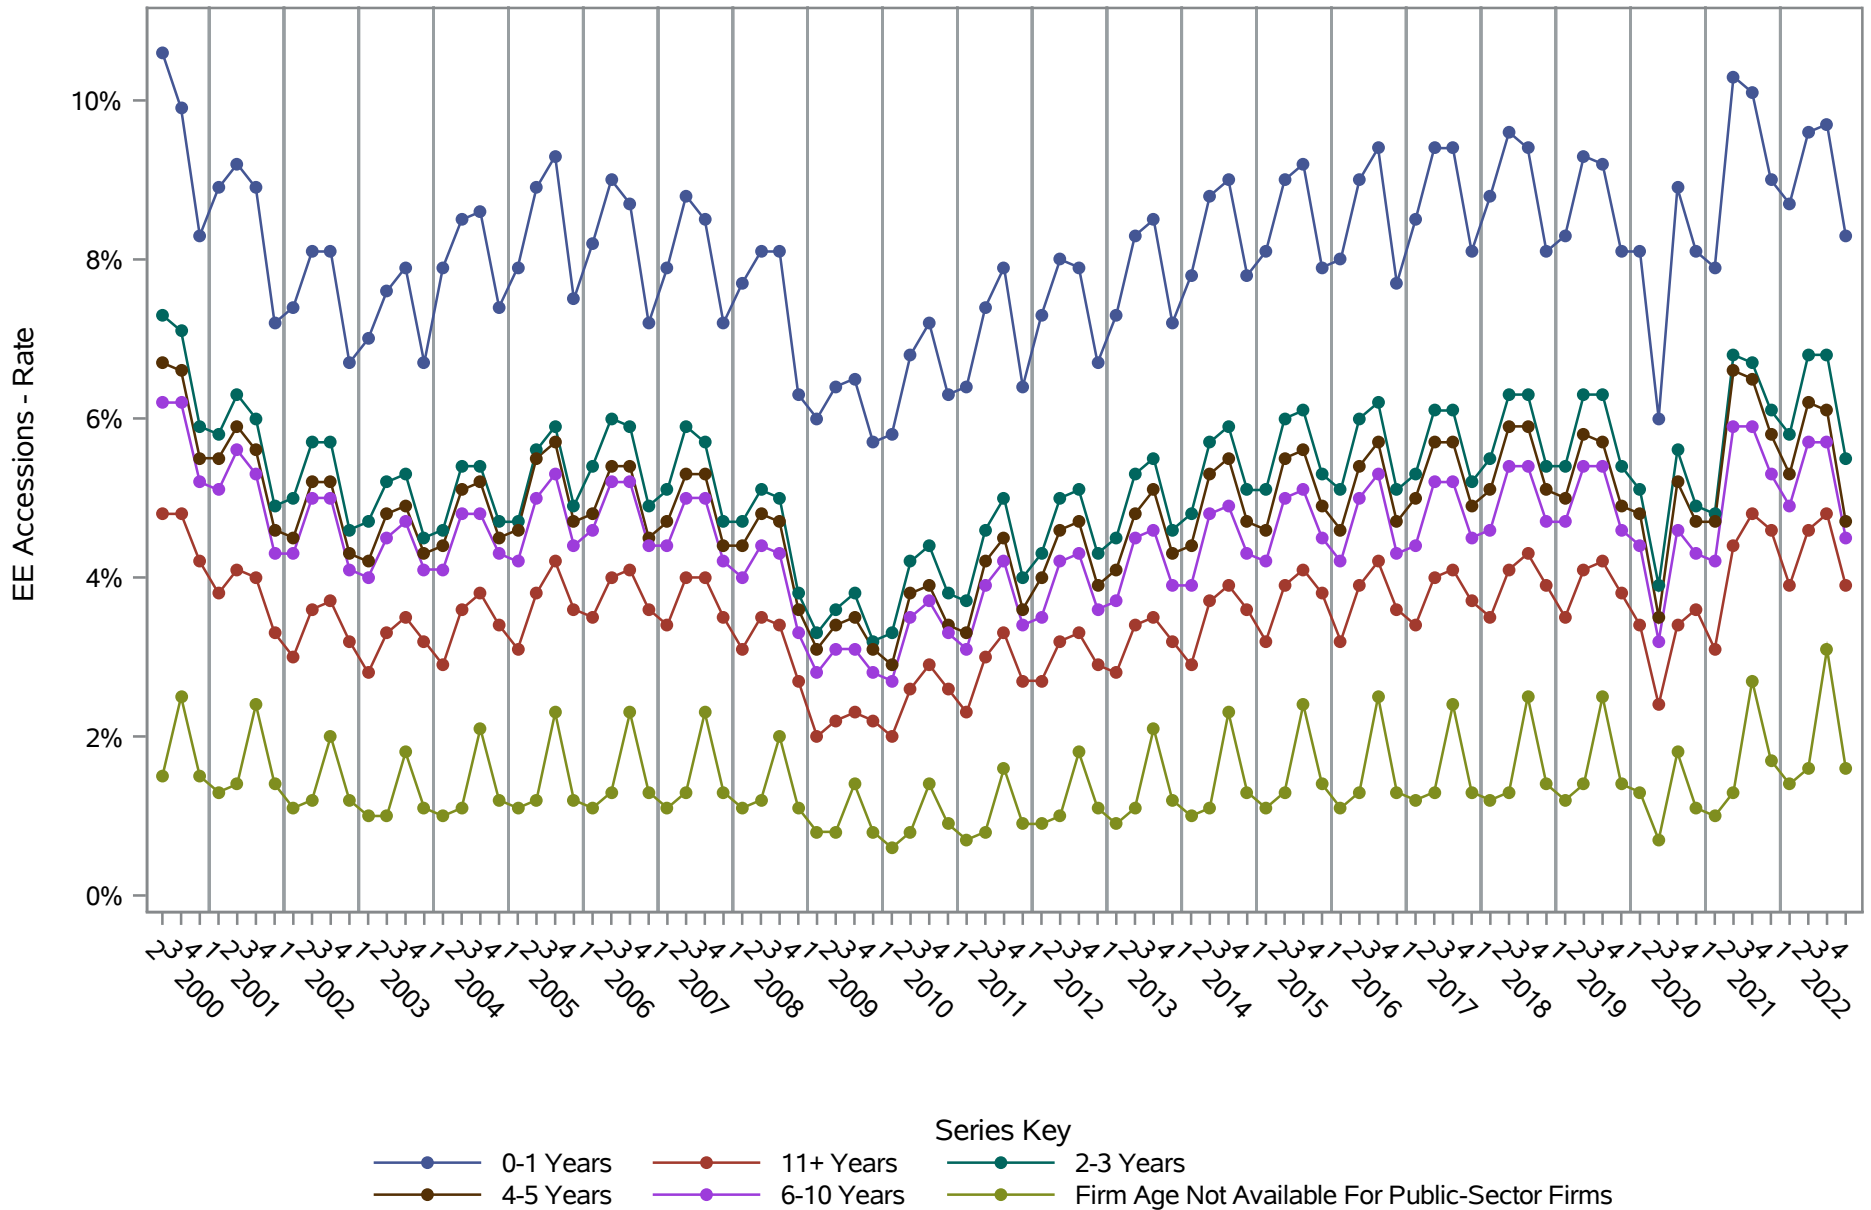

National J2J Rates

Job-to-Job Separations (Not Seasonally Adjusted) by Firm Age

Source: United States Census Bureau, Job-to-Job Flow Statistics, Release R2023Q4 (Beta)

National J2J Rates

Main Job Accessions - Persistent Nonemployment Spell (Not Seasonally Adjusted) by Firm Age

Source: United States Census Bureau, Job-to-Job Flow Statistics, Release R2023Q4 (Beta)

National J2J Rates

Main Job Separations - Persistent Nonemployment Spell (Not Seasonally Adjusted) by Firm Age

Source: United States Census Bureau, Job-to-Job Flow Statistics, Release R2023Q4 (Beta)

National J2J Rates EE Accessions (Not Seasonally Adjusted) by Firm Age

Source: United States Census Bureau, Job-to-Job Flow Statistics, Release R2023Q4 (Beta)

National J2J Rates

AQ Accessions - Short Duration Nonemployment Spell (Not Seasonally Adjusted) by Firm Age