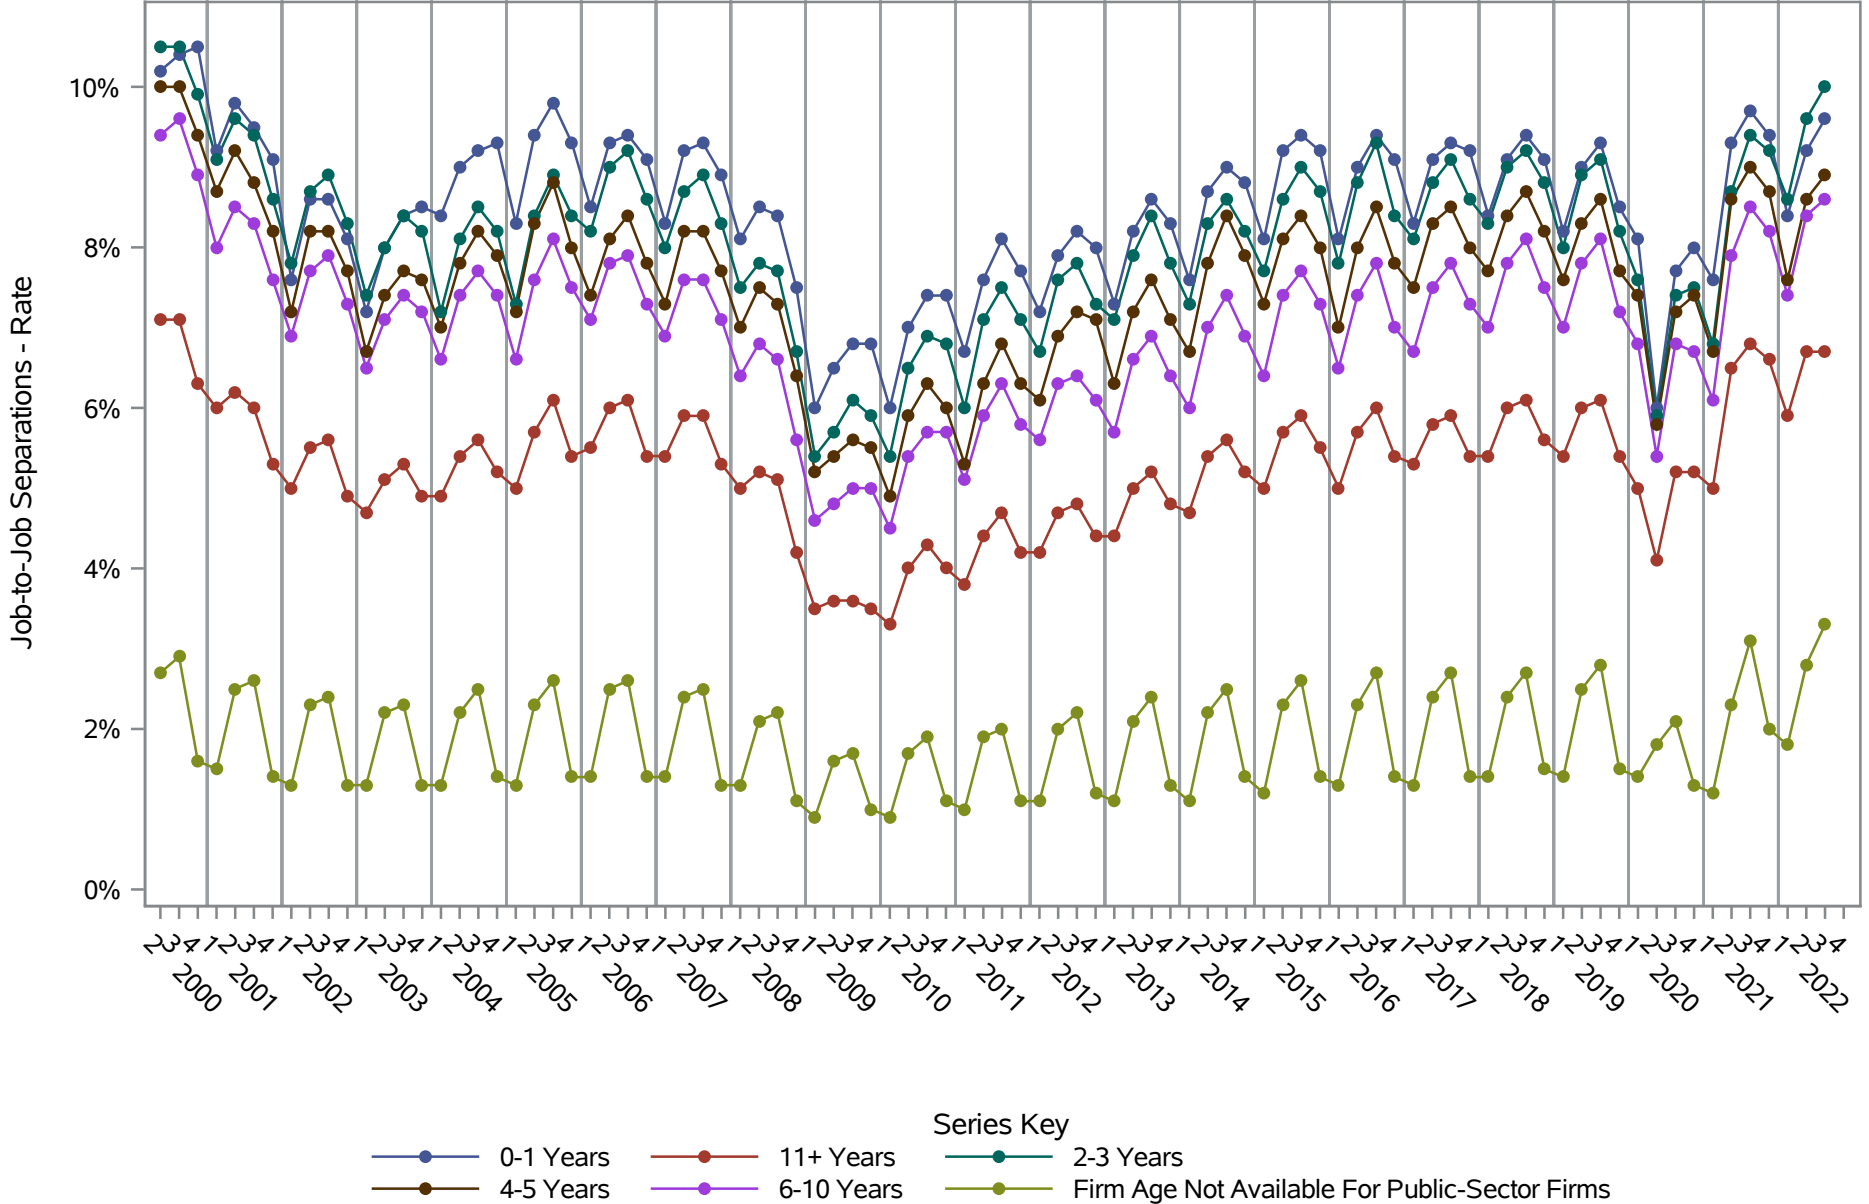

National J2J Rates

Main Job Accessions (Not Seasonally Adjusted)

by Firm Age

Source: United States Census Bureau, Job-to-Job Flow Statistics, Release R2023Q4 (Beta)

National J2J Rates

Main Job Separations (Not Seasonally Adjusted) by Firm Age

Source: United States Census Bureau, Job-to-Job Flow Statistics, Release R2023Q4 (Beta)

National J2J Rates

Job-to-Job Accessions (Not Seasonally Adjusted) by Firm Age

Source: United States Census Bureau, Job-to-Job Flow Statistics, Release R2023Q4 (Beta)

National J2J Rates

Job-to-Job Separations (Not Seasonally Adjusted) by Firm Age

Source: United States Census Bureau, Job-to-Job Flow Statistics, Release R2023Q4 (Beta)

National J2J Rates

Main Job Accessions - Persistent Nonemployment Spell (Not Seasonally Adjusted) by Firm Age