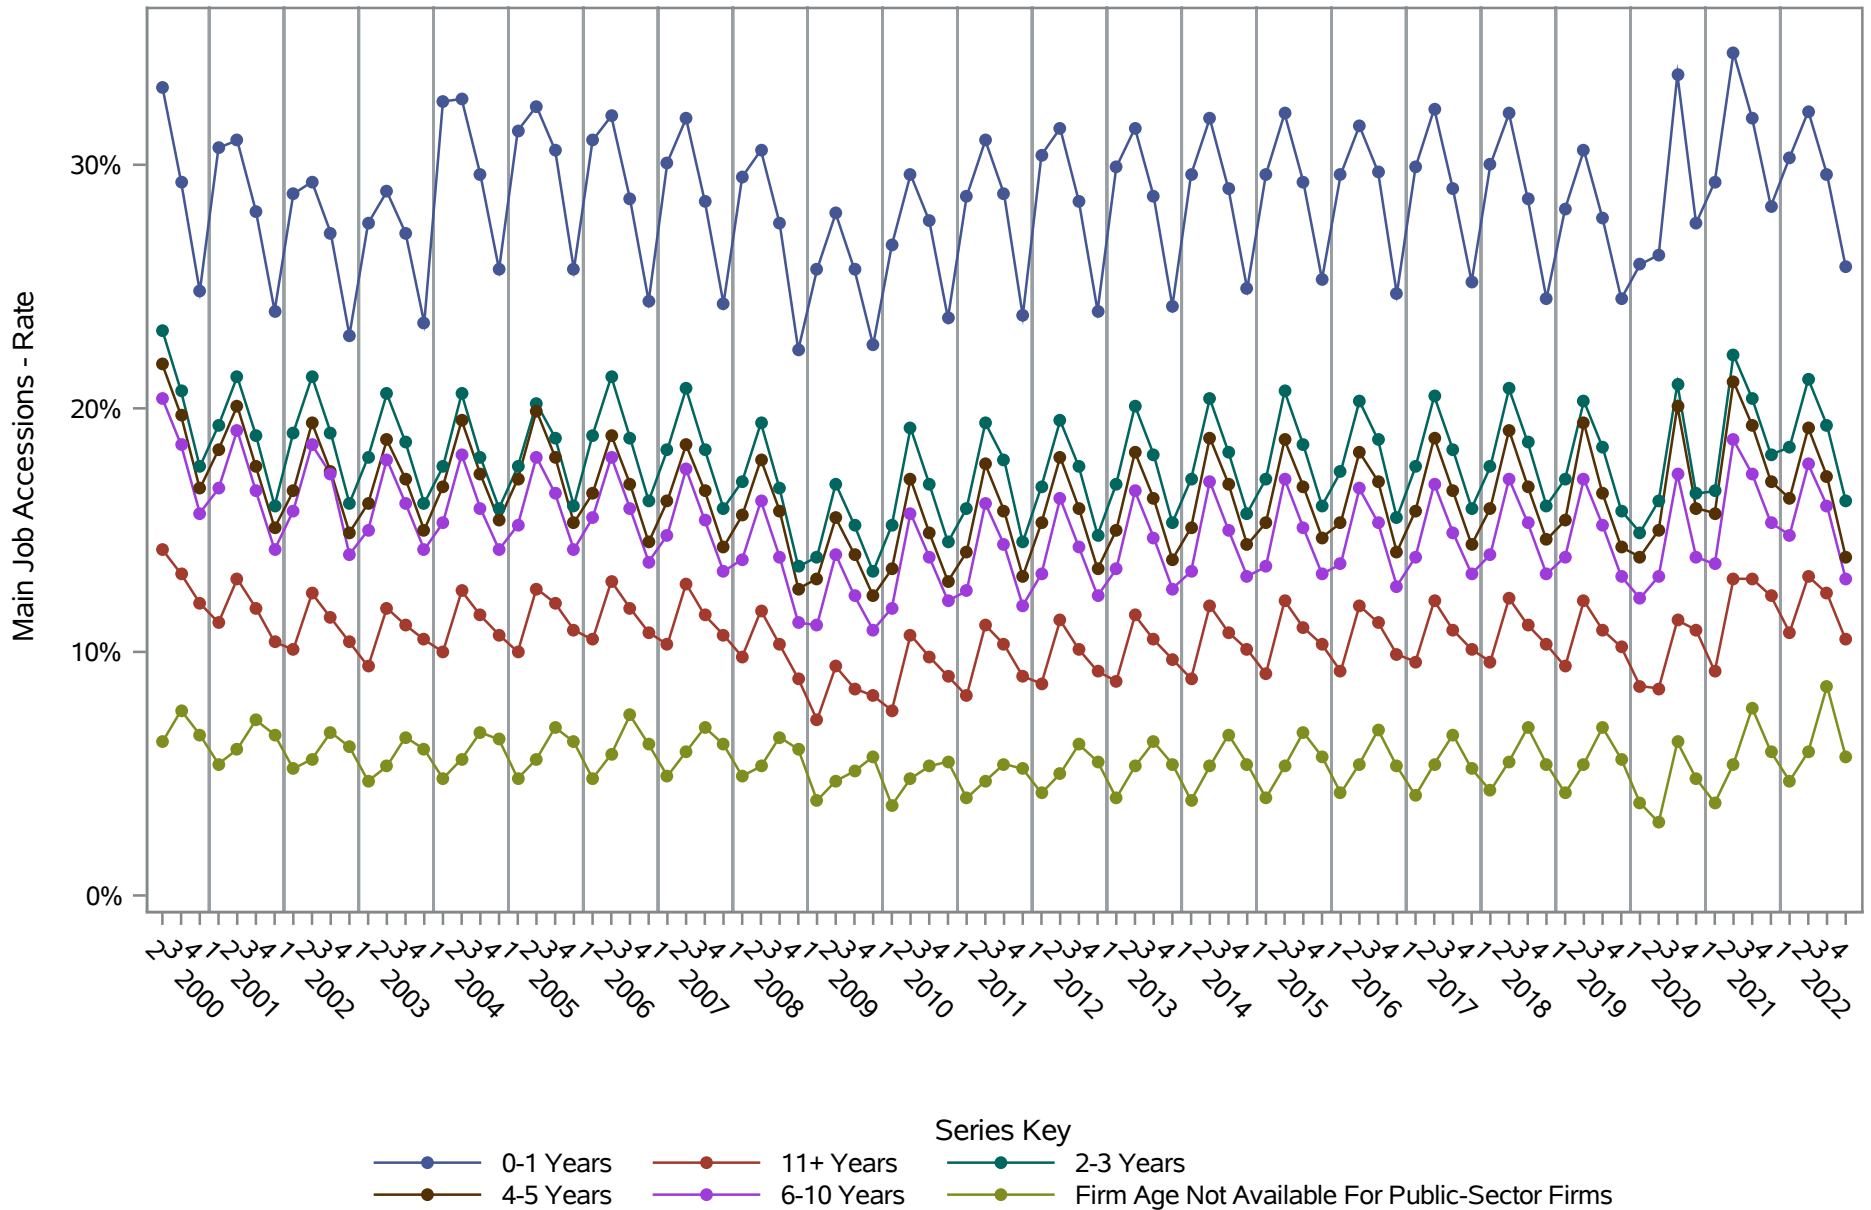

National J2J Rates

Main Job Accessions (Not Seasonally Adjusted)

by Firm Age

Source: United States Census Bureau, Job-to-Job Flow Statistics, Release R2023Q4 (Beta)

National J2J Rates

Main Job Separations (Not Seasonally Adjusted) by Firm Age

Source: United States Census Bureau, Job-to-Job Flow Statistics, Release R2023Q4 (Beta)

National J2J Rates

Job-to-Job Accessions (Not Seasonally Adjusted) by Firm Age

Source: United States Census Bureau, Job-to-Job Flow Statistics, Release R2023Q4 (Beta)

National J2J Rates

Job-to-Job Separations (Not Seasonally Adjusted) by Firm Age

Source: United States Census Bureau, Job-to-Job Flow Statistics, Release R2023Q4 (Beta)

National J2J Rates

Main Job Accessions - Persistent Nonemployment Spell (Not Seasonally Adjusted) by Firm Age