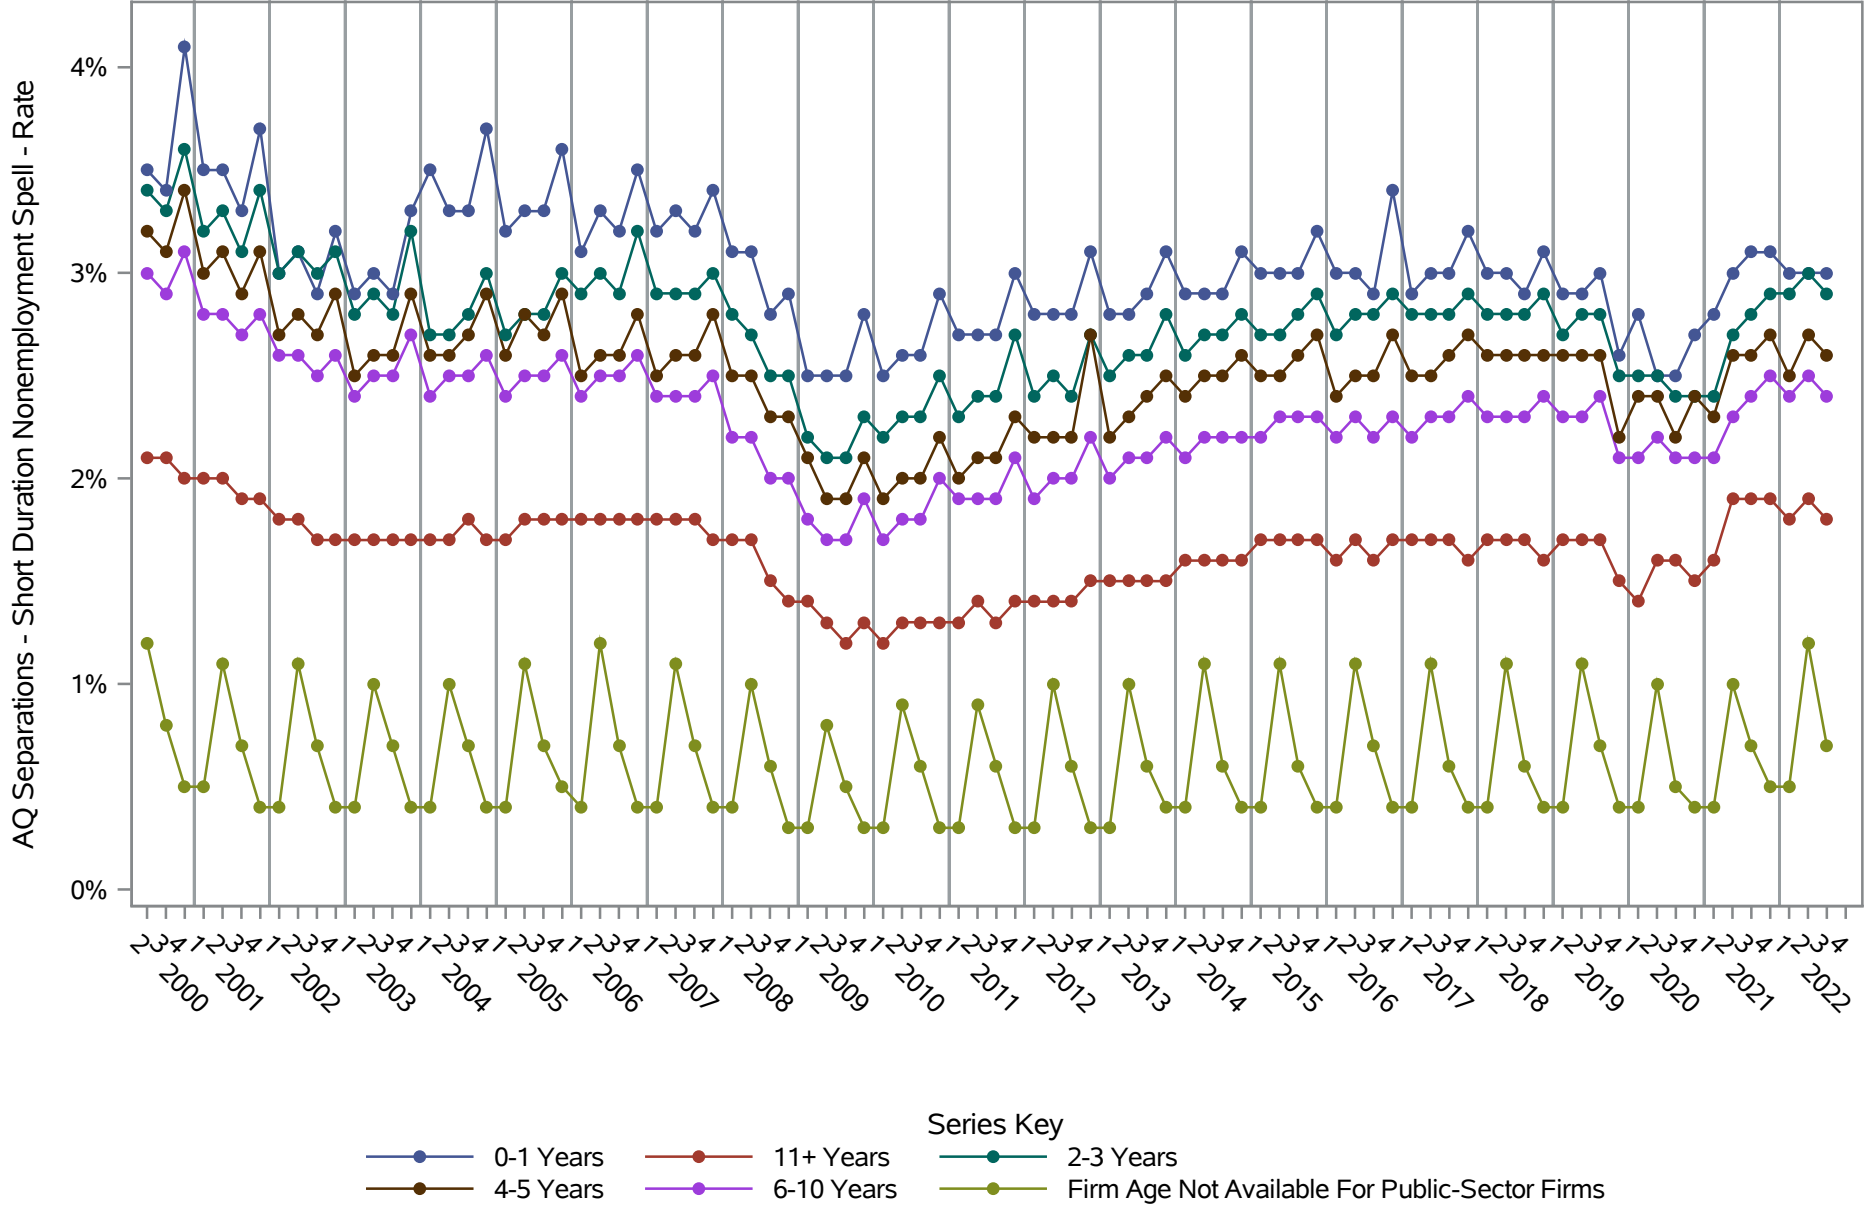

Source: United States Census Bureau, Job-to-Job Flow Statistics, Release R2023Q4 (Beta)

National J2J Rates

Main Job Separations - Persistent Nonemployment Spell (Not Seasonally Adjusted) by Firm Age

Source: United States Census Bureau, Job-to-Job Flow Statistics, Release R2023Q4 (Beta)

National J2J Rates EE Accessions (Not Seasonally Adjusted) by Firm Age

Source: United States Census Bureau, Job-to-Job Flow Statistics, Release R2023Q4 (Beta)

National J2J Rates

AQ Accessions - Short Duration Nonemployment Spell (Not Seasonally Adjusted) by Firm Age

Source: United States Census Bureau, Job-to-Job Flow Statistics, Release R2023Q4 (Beta)

National J2J Rates

AQ Separations - Short Duration Nonemployment Spell (Not Seasonally Adjusted) by Firm Age

Source: United States Census Bureau, Job-to-Job Flow Statistics, Release R2023Q4 (Beta)