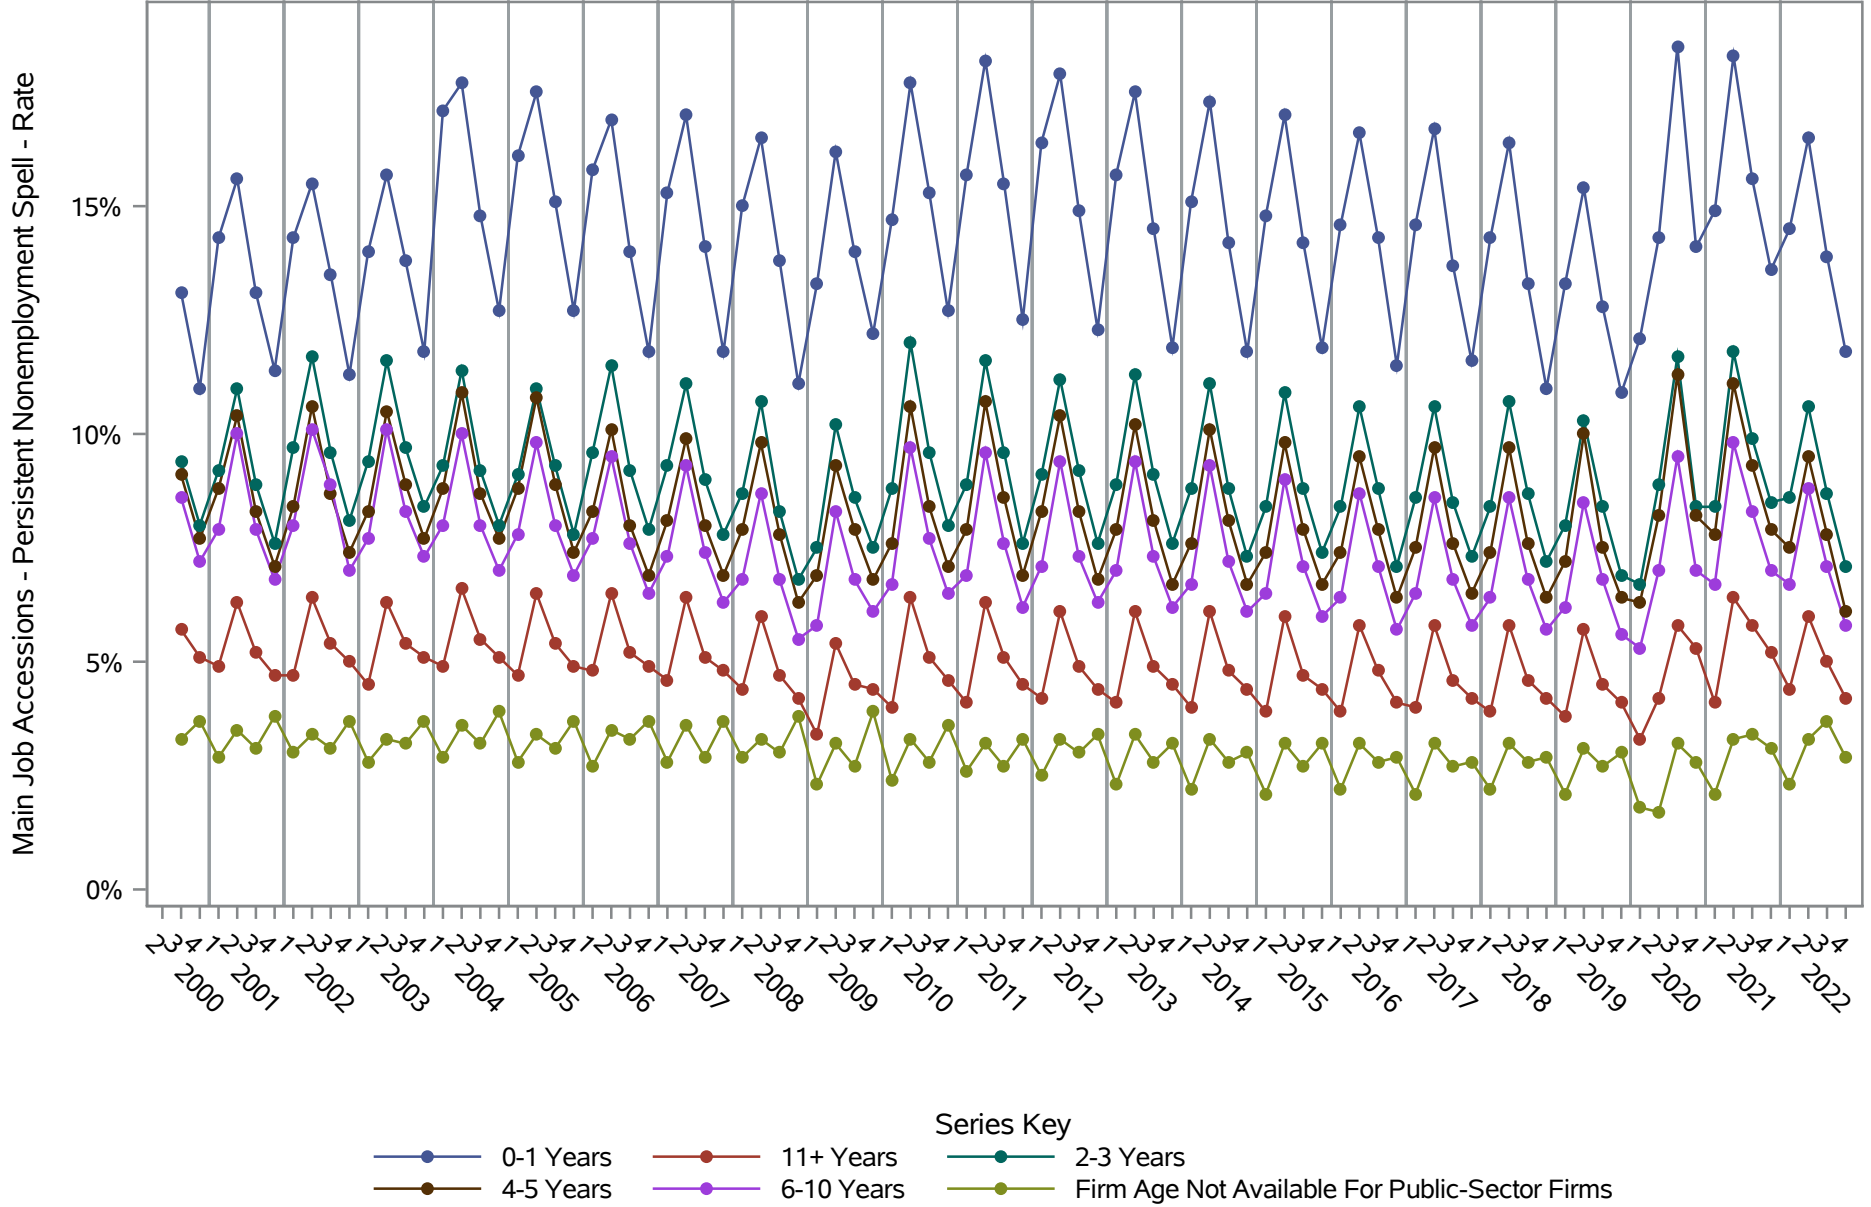

Source: United States Census Bureau, Job-to-Job Flow Statistics, Release R2023Q4 (Beta)

National J2J Rates

Job-to-Job Accessions (Not Seasonally Adjusted) by Firm Age

Source: United States Census Bureau, Job-to-Job Flow Statistics, Release R2023Q4 (Beta)

National J2J Rates

Job-to-Job Separations (Not Seasonally Adjusted) by Firm Age

Source: United States Census Bureau, Job-to-Job Flow Statistics, Release R2023Q4 (Beta)

National J2J Rates

Main Job Accessions - Persistent Nonemployment Spell (Not Seasonally Adjusted) by Firm Age

Source: United States Census Bureau, Job-to-Job Flow Statistics, Release R2023Q4 (Beta)

National J2J Rates

Main Job Separations - Persistent Nonemployment Spell (Not Seasonally Adjusted) by Firm Age

Source: United States Census Bureau, Job-to-Job Flow Statistics, Release R2023Q4 (Beta)