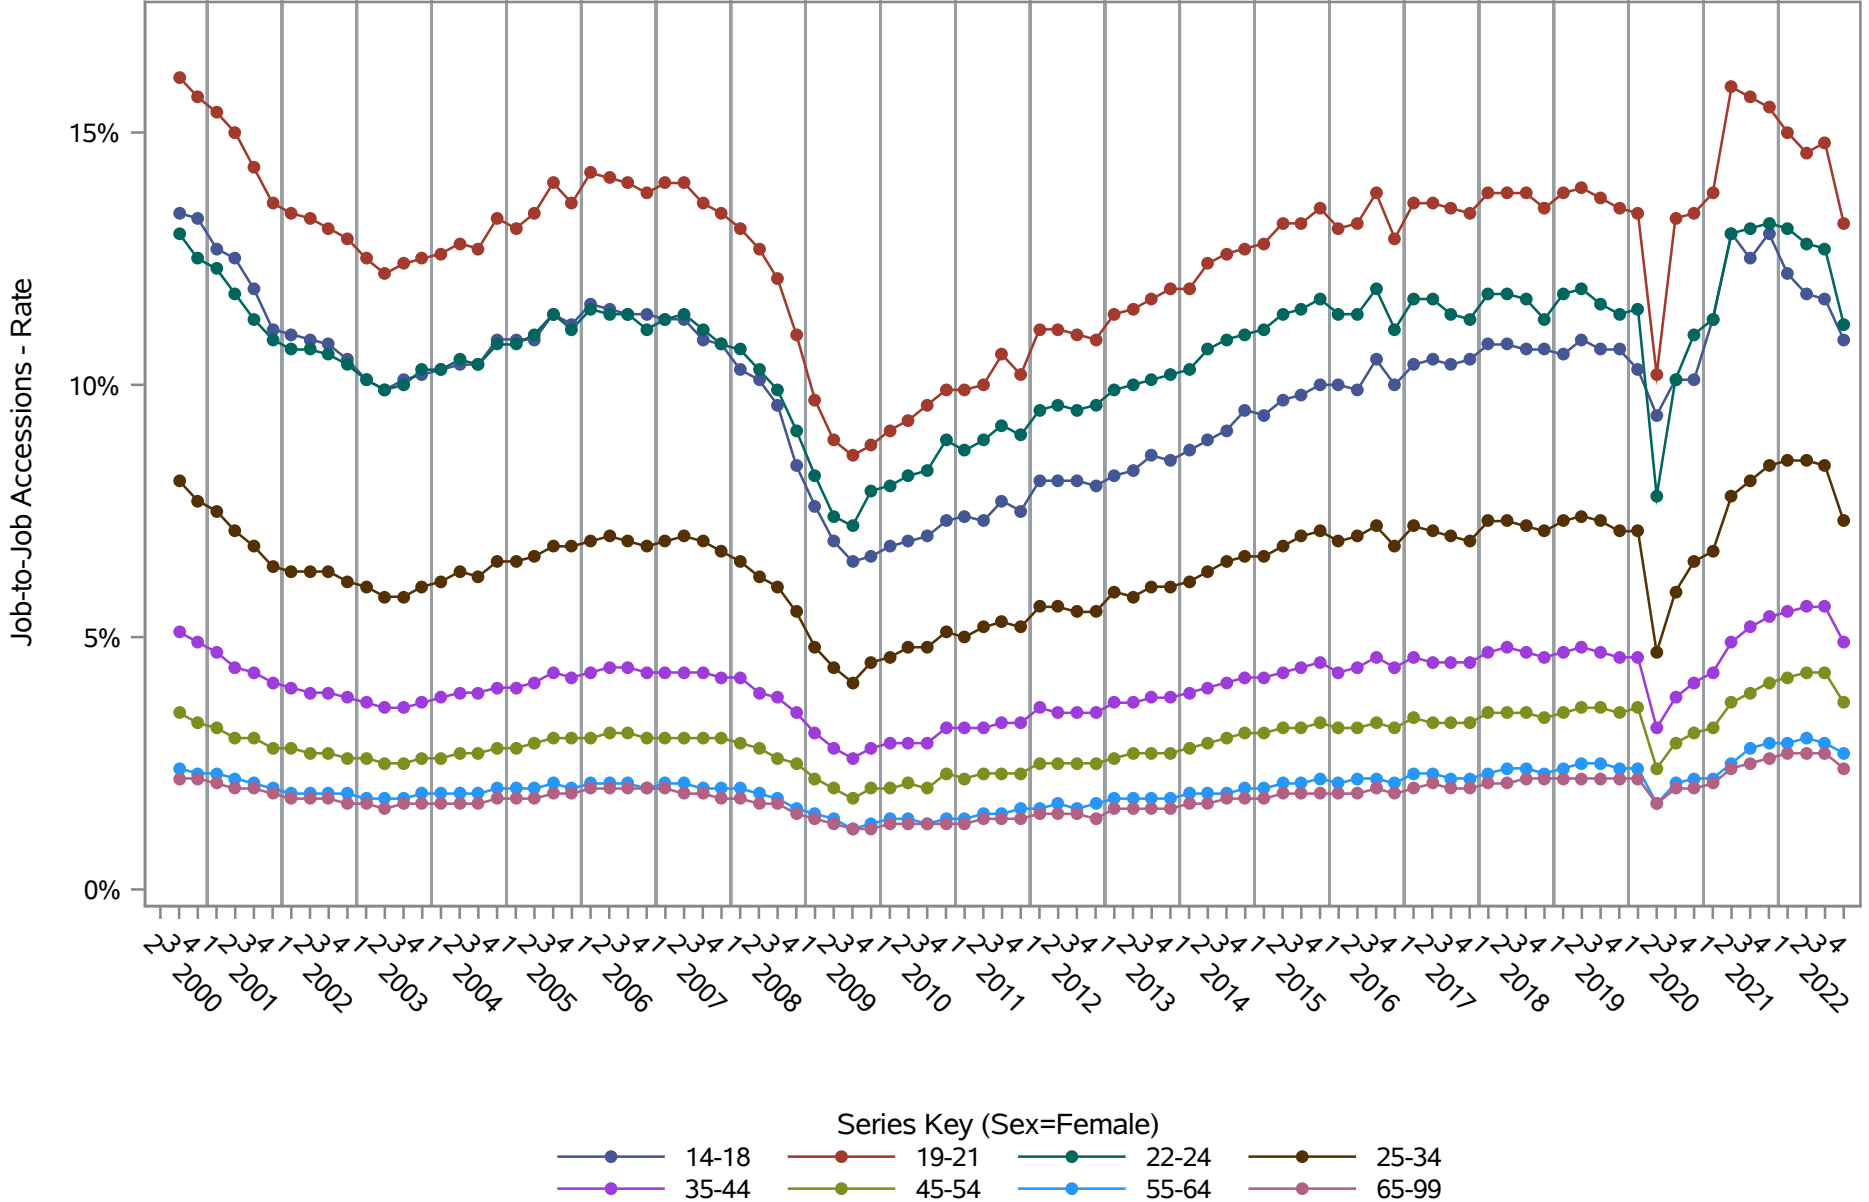

National J2J Rates

Main Job Accessions (Seasonally Adjusted) by Sex and Age (1 of 2) Sex=Male

Source: United States Census Bureau, Job-to-Job Flow Statistics, Release R2023Q4 (Beta)

National J2J Rates
Main Job Accessions (Seasonally Adjusted)
by Sex and Age (2 of 2) Sex=Female

Source: United States Census Bureau, Job-to-Job Flow Statistics, Release R2023Q4 (Beta)

National J2J Rates
Main Job Separations (Seasonally Adjusted)
by Sex and Age (1 of 2) Sex=Male

Source: United States Census Bureau, Job-to-Job Flow Statistics, Release R2023Q4 (Beta)

National J2J Rates
Main Job Separations (Seasonally Adjusted)
by Sex and Age (2 of 2) Sex=Female

Source: United States Census Bureau, Job-to-Job Flow Statistics, Release R2023Q4 (Beta)

National J2J Rates
Job-to-Job Accessions (Seasonally Adjusted)
by Sex and Age (1 of 2) Sex=Male

Source: United States Census Bureau, Job-to-Job Flow Statistics, Release R2023Q4 (Beta)

National J2J Rates
Job-to-Job Accessions (Seasonally Adjusted)
by Sex and Age (2 of 2) Sex=Female

Source: United States Census Bureau, Job-to-Job Flow Statistics, Release R2023Q4 (Beta)