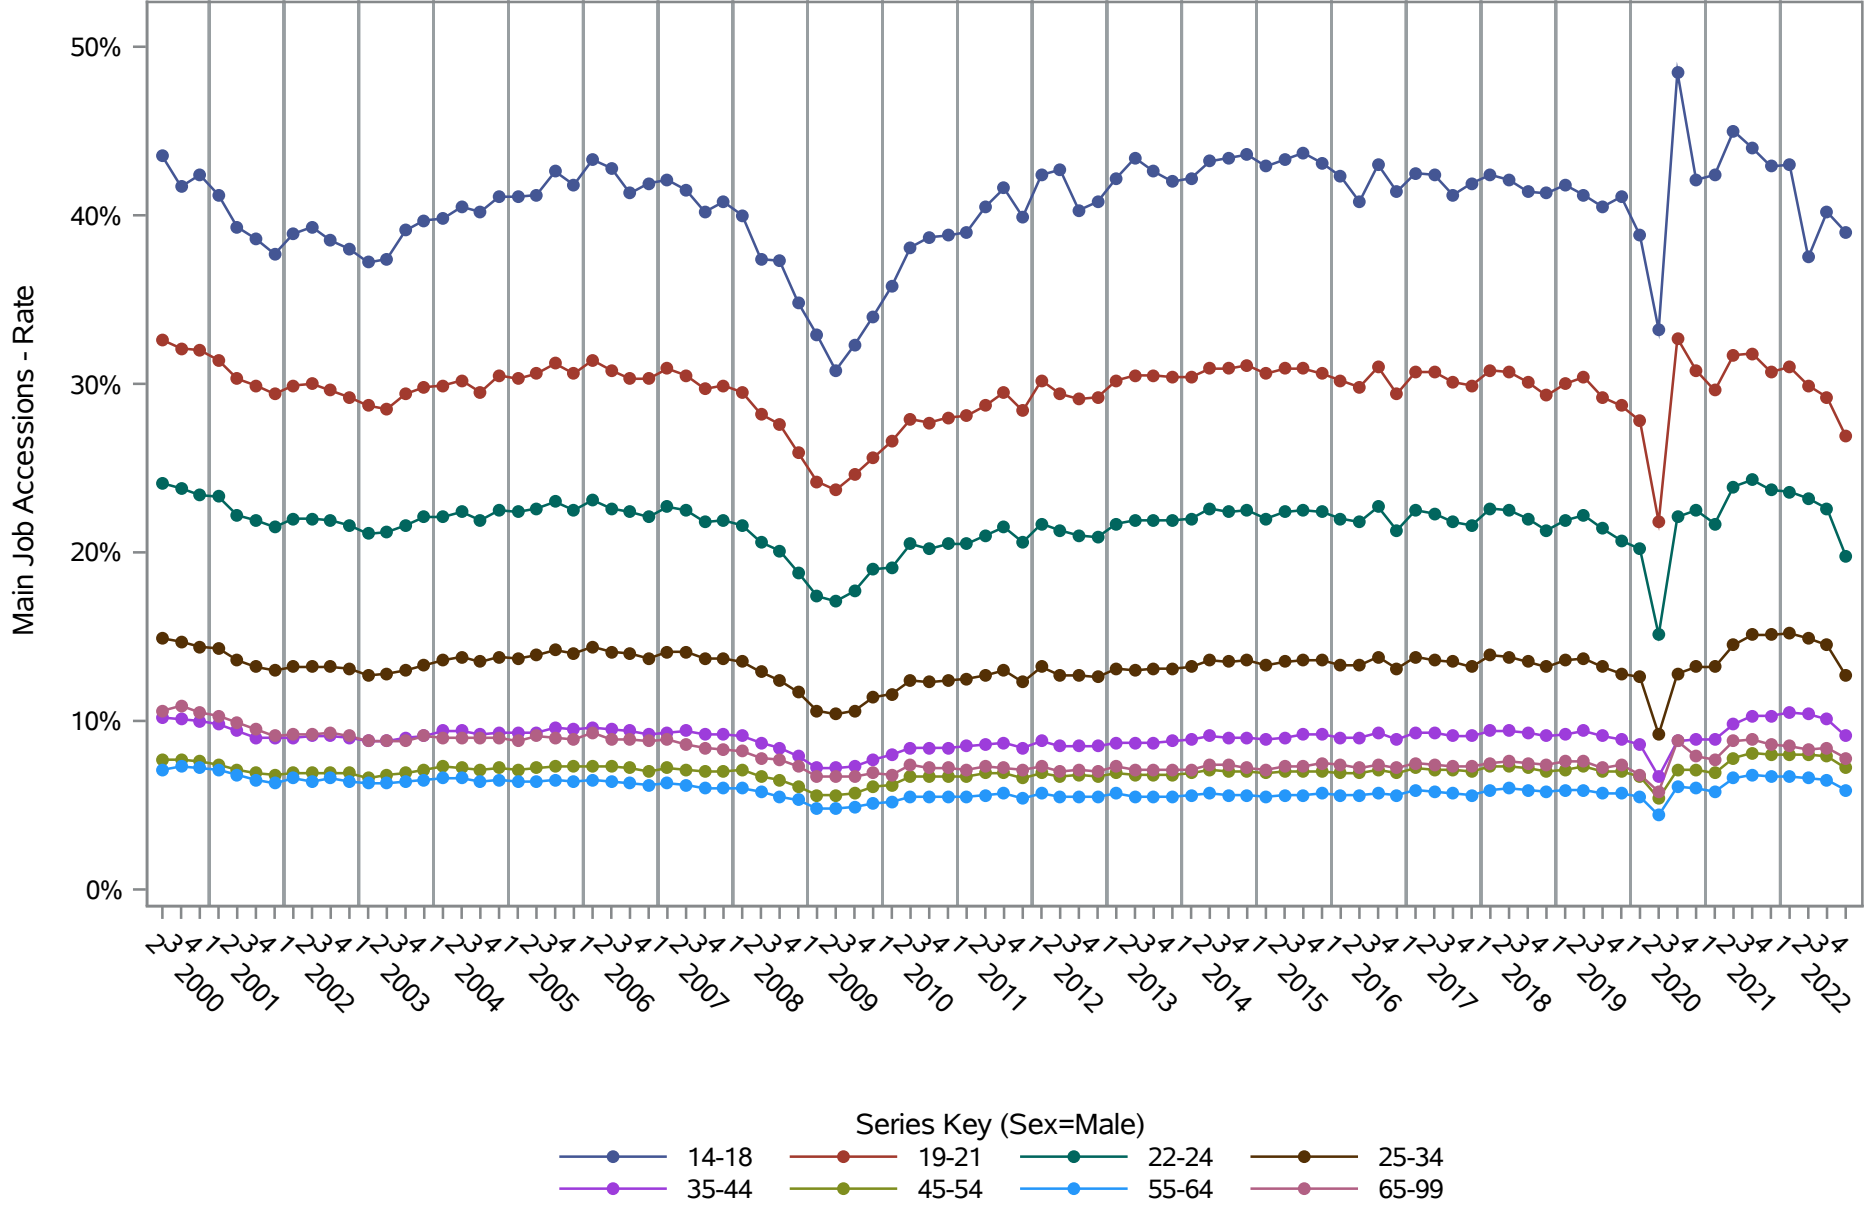

National J2J Rates

Main Job Accessions (Seasonally Adjusted) by Sex and Age (1 of 2) Sex=Male

Source: United States Census Bureau, Job-to-Job Flow Statistics, Release R2023Q4 (Beta)

National J2J Rates
Main Job Accessions (Seasonally Adjusted)
by Sex and Age (2 of 2) Sex=Female

Source: United States Census Bureau, Job-to-Job Flow Statistics, Release R2023Q4 (Beta)

National J2J Rates
Main Job Separations (Seasonally Adjusted)
by Sex and Age (1 of 2) Sex=Male

Source: United States Census Bureau, Job-to-Job Flow Statistics, Release R2023Q4 (Beta)

National J2J Rates
Main Job Separations (Seasonally Adjusted)
by Sex and Age (2 of 2) Sex=Female

Source: United States Census Bureau, Job-to-Job Flow Statistics, Release R2023Q4 (Beta)

National J2J Rates
Job-to-Job Accessions (Seasonally Adjusted)
by Sex and Age (1 of 2) Sex=Male