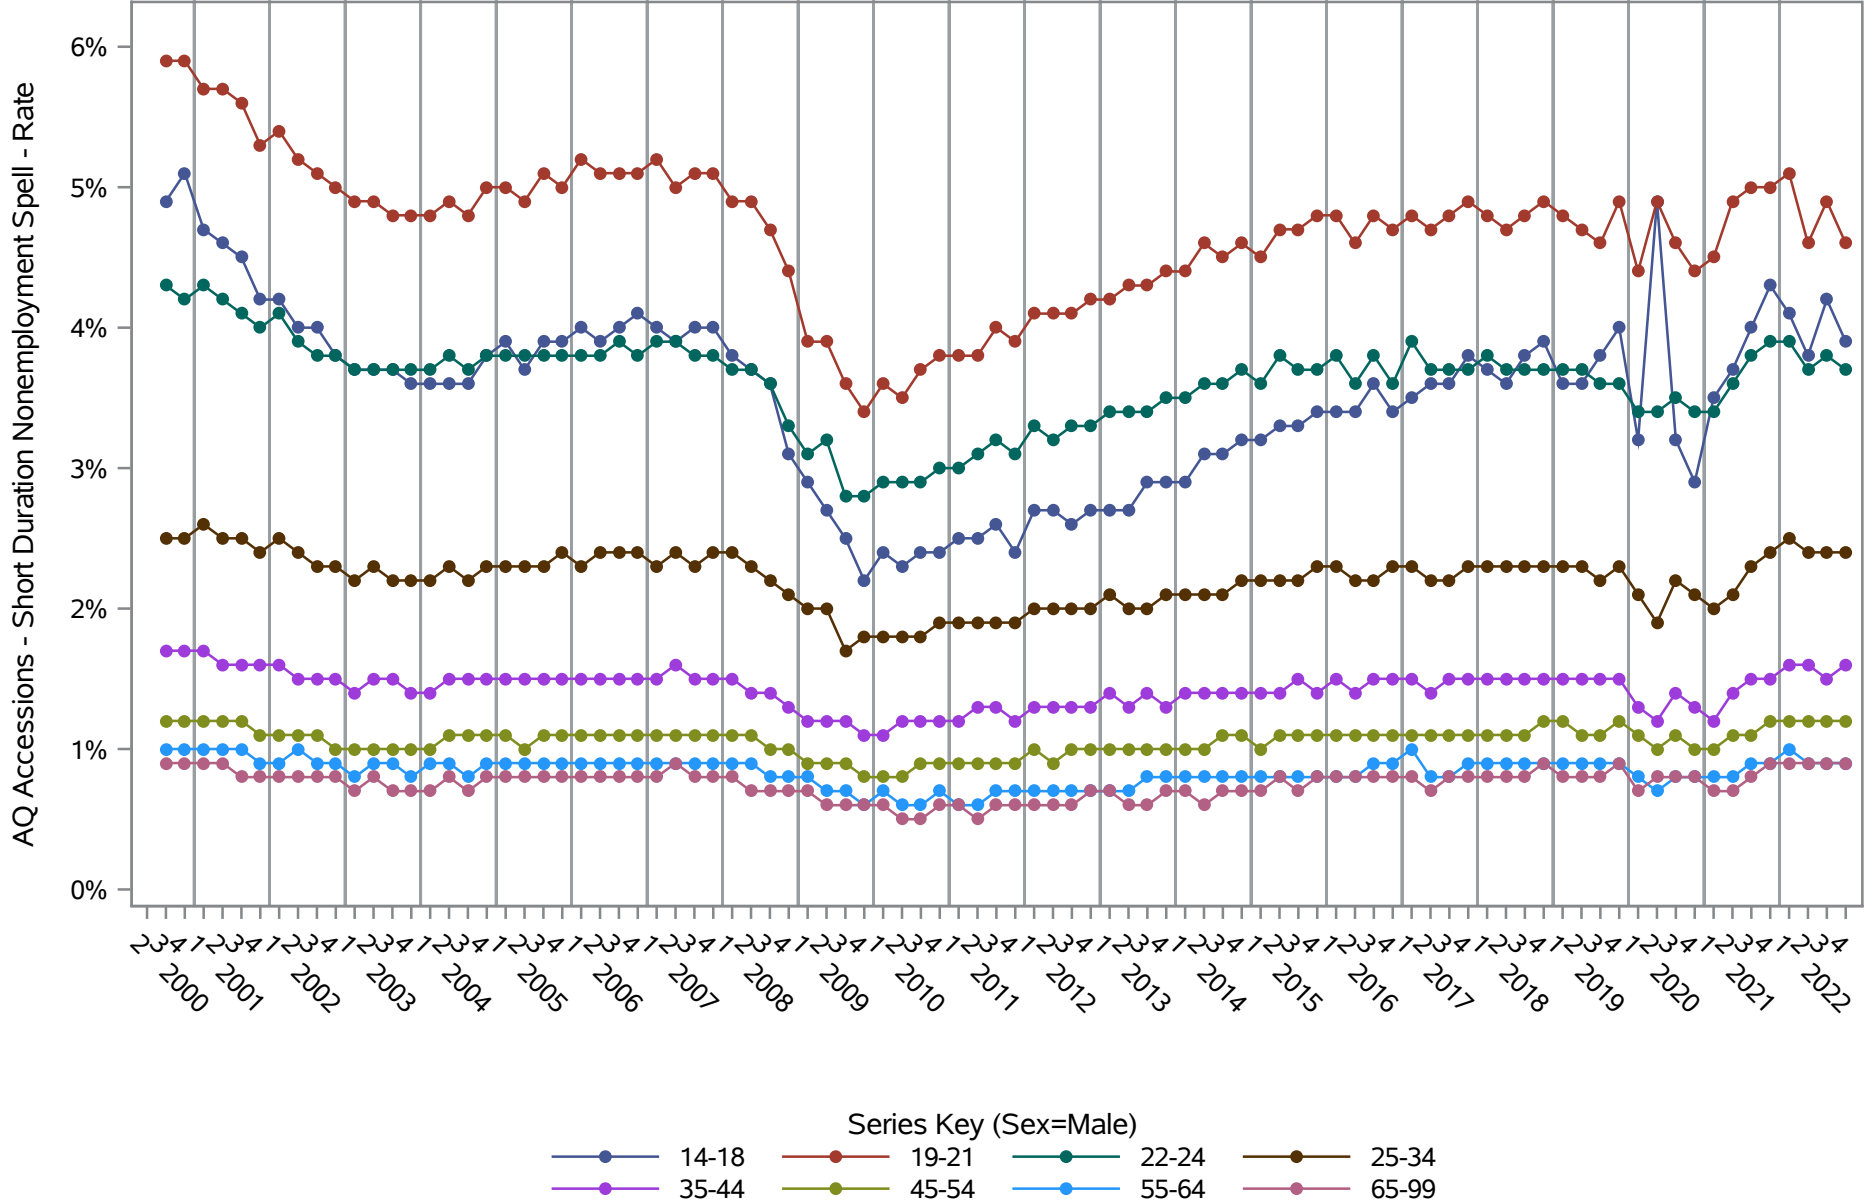

Source: United States Census Bureau, Job-to-Job Flow Statistics, Release R2023Q4 (Beta)

National J2J Rates
EE Accessions (Seasonally Adjusted)
by Sex and Age (1 of 2) Sex=Male

Source: United States Census Bureau, Job-to-Job Flow Statistics, Release R2023Q4 (Beta)

National J2J Rates
EE Accessions (Seasonally Adjusted)
by Sex and Age (2 of 2) Sex=Female

Source: United States Census Bureau, Job-to-Job Flow Statistics, Release R2023Q4 (Beta)

National J2J Rates

AQ Accessions - Short Duration Nonemployment Spell (Seasonally Adjusted)

by Sex and Age (1 of 2) Sex=Male

Source: United States Census Bureau, Job-to-Job Flow Statistics, Release R2023Q4 (Beta)

National J2J Rates

AQ Accessions - Short Duration Nonemployment Spell (Seasonally Adjusted)