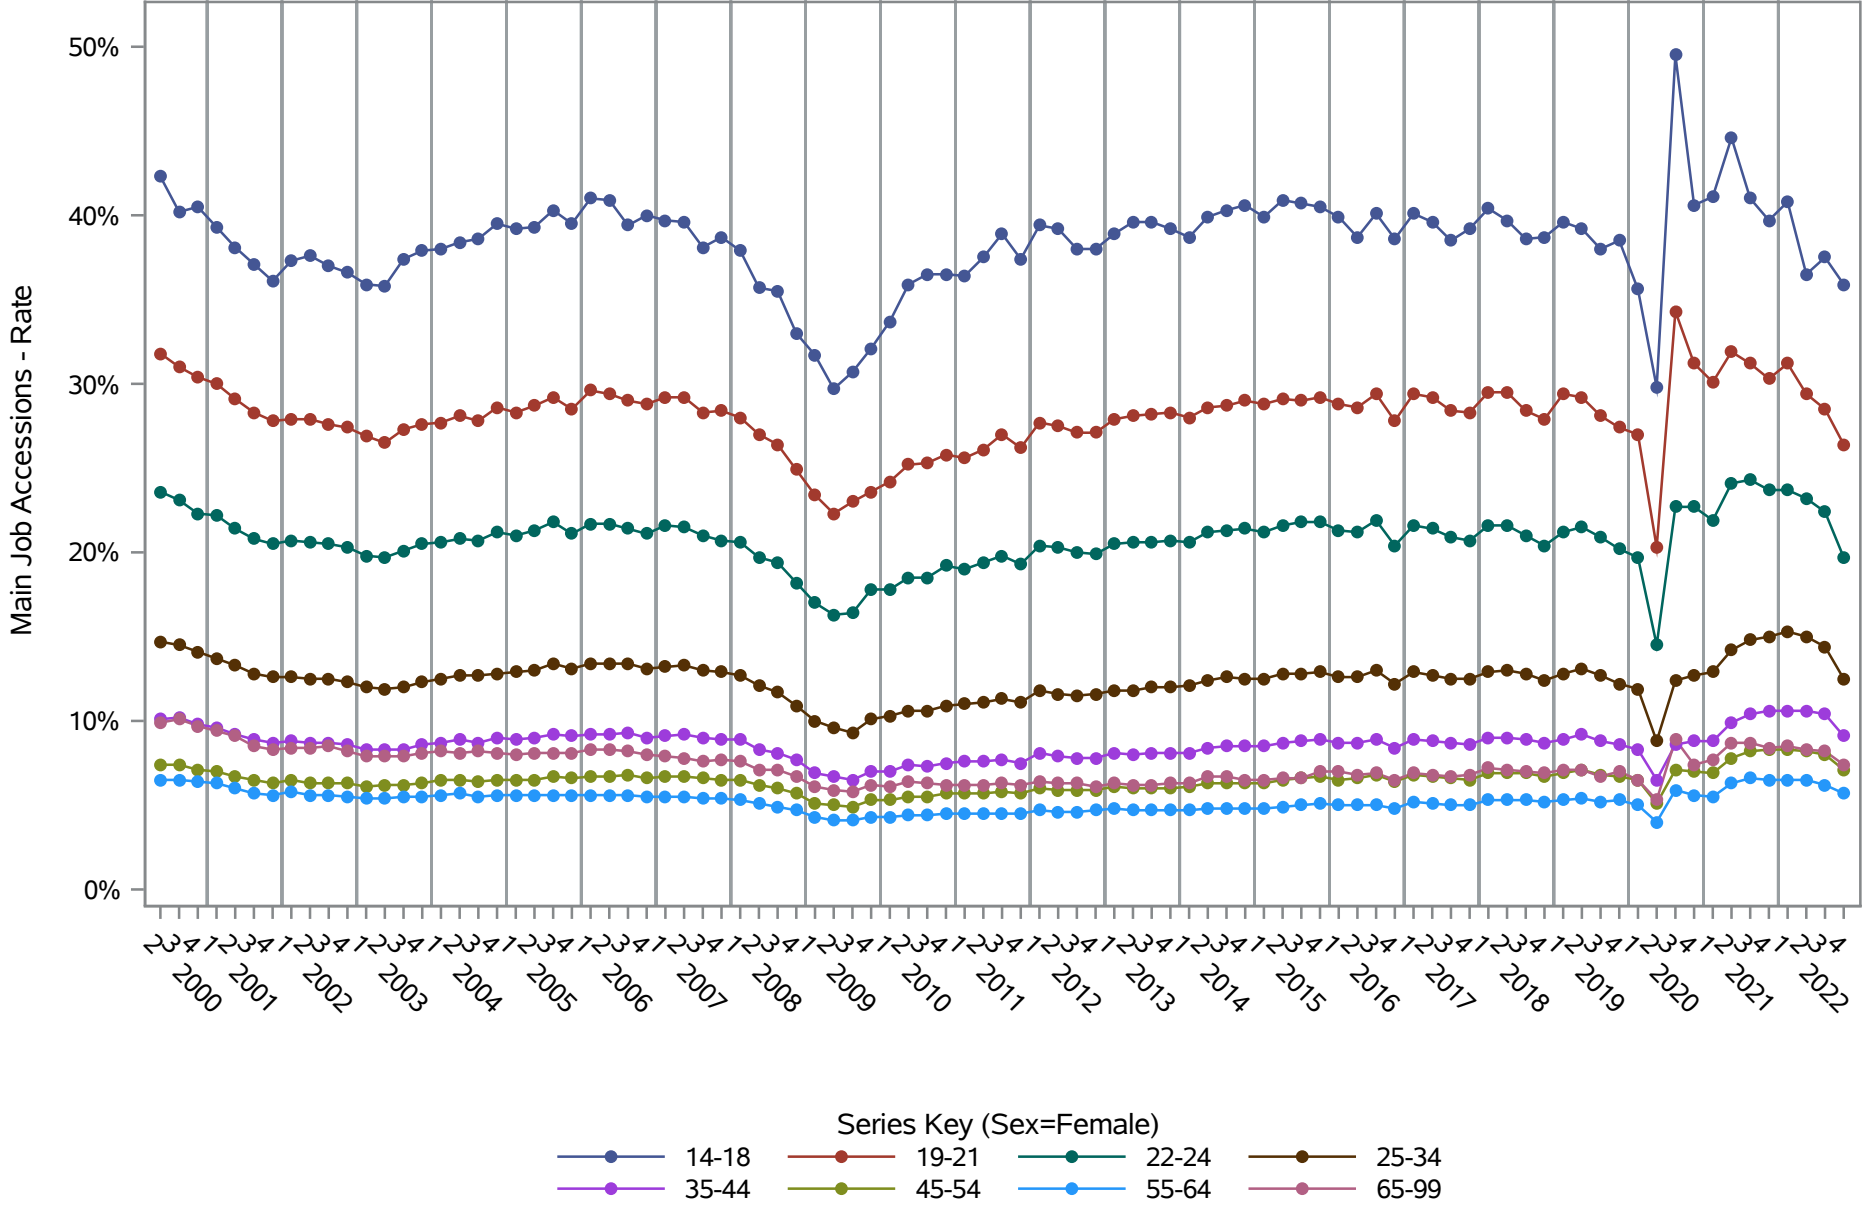

National J2J Rates

Main Job Accessions (Seasonally Adjusted) by Sex and Age (1 of 2) Sex=Male

Source: United States Census Bureau, Job-to-Job Flow Statistics, Release R2023Q4 (Beta)

National J2J Rates
Main Job Accessions (Seasonally Adjusted)
by Sex and Age (2 of 2) Sex=Female

Source: United States Census Bureau, Job-to-Job Flow Statistics, Release R2023Q4 (Beta)

National J2J Rates
Main Job Separations (Seasonally Adjusted)
by Sex and Age (1 of 2) Sex=Male

Source: United States Census Bureau, Job-to-Job Flow Statistics, Release R2023Q4 (Beta)

National J2J Rates
Main Job Separations (Seasonally Adjusted)
by Sex and Age (2 of 2) Sex=Female

Source: United States Census Bureau, Job-to-Job Flow Statistics, Release R2023Q4 (Beta)

National J2J Rates
Job-to-Job Accessions (Seasonally Adjusted)
by Sex and Age (1 of 2) Sex=Male