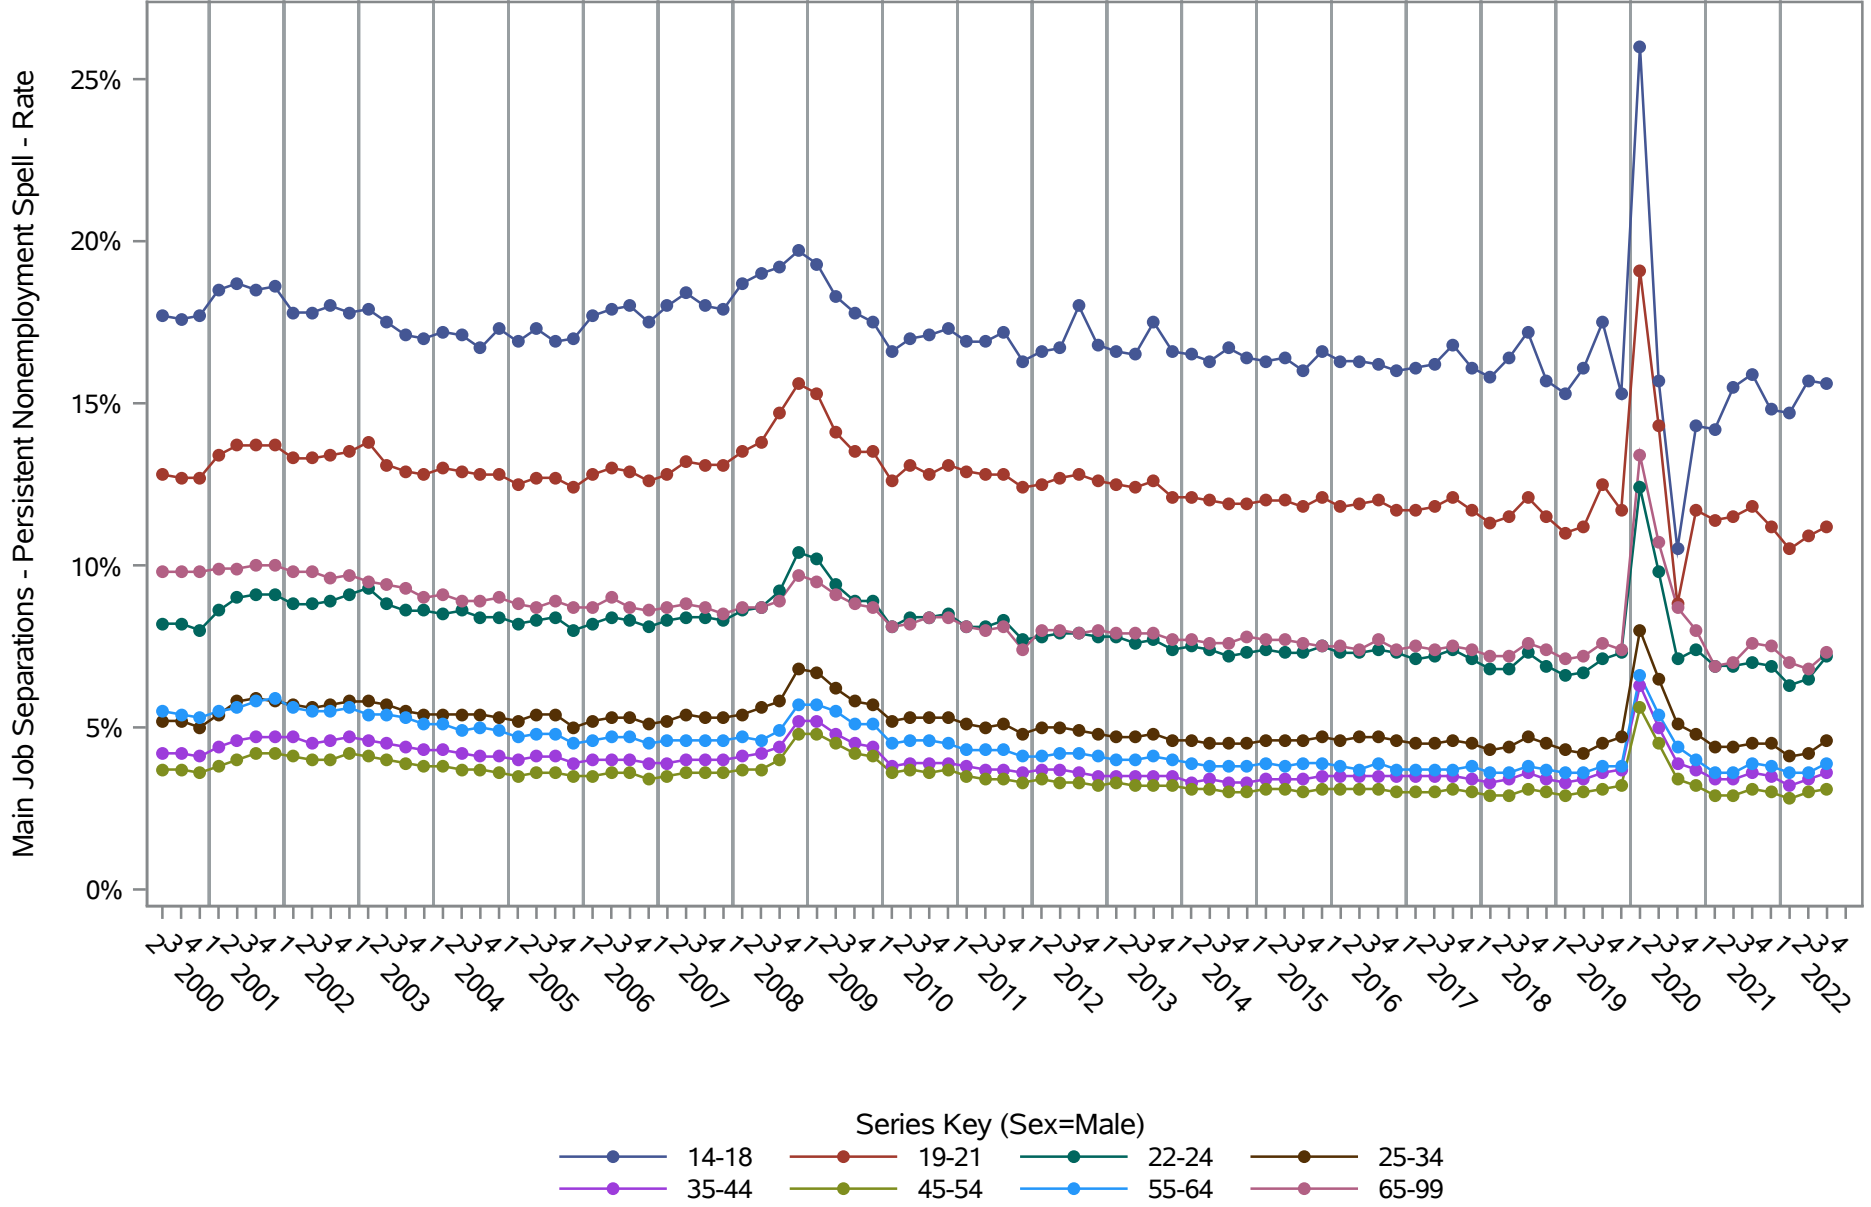

Job-to-Job Separations (Seasonally Adjusted) by Sex and Age (2 of 2) Sex=Female

Source: United States Census Bureau, Job-to-Job Flow Statistics, Release R2023Q4 (Beta)

National J2J Rates

Main Job Accessions - Persistent Nonemployment Spell (Seasonally Adjusted) by Sex and Age (1 of 2) Sex=Male

Source: United States Census Bureau, Job-to-Job Flow Statistics, Release R2023Q4 (Beta)

National J2J Rates

Main Job Accessions - Persistent Nonemployment Spell (Seasonally Adjusted) by Sex and Age (2 of 2) Sex=Female

Source: United States Census Bureau, Job-to-Job Flow Statistics, Release R2023Q4 (Beta)

National J2J Rates

Main Job Separations - Persistent Nonemployment Spell (Seasonally Adjusted) by Sex and Age (1 of 2) Sex=Male