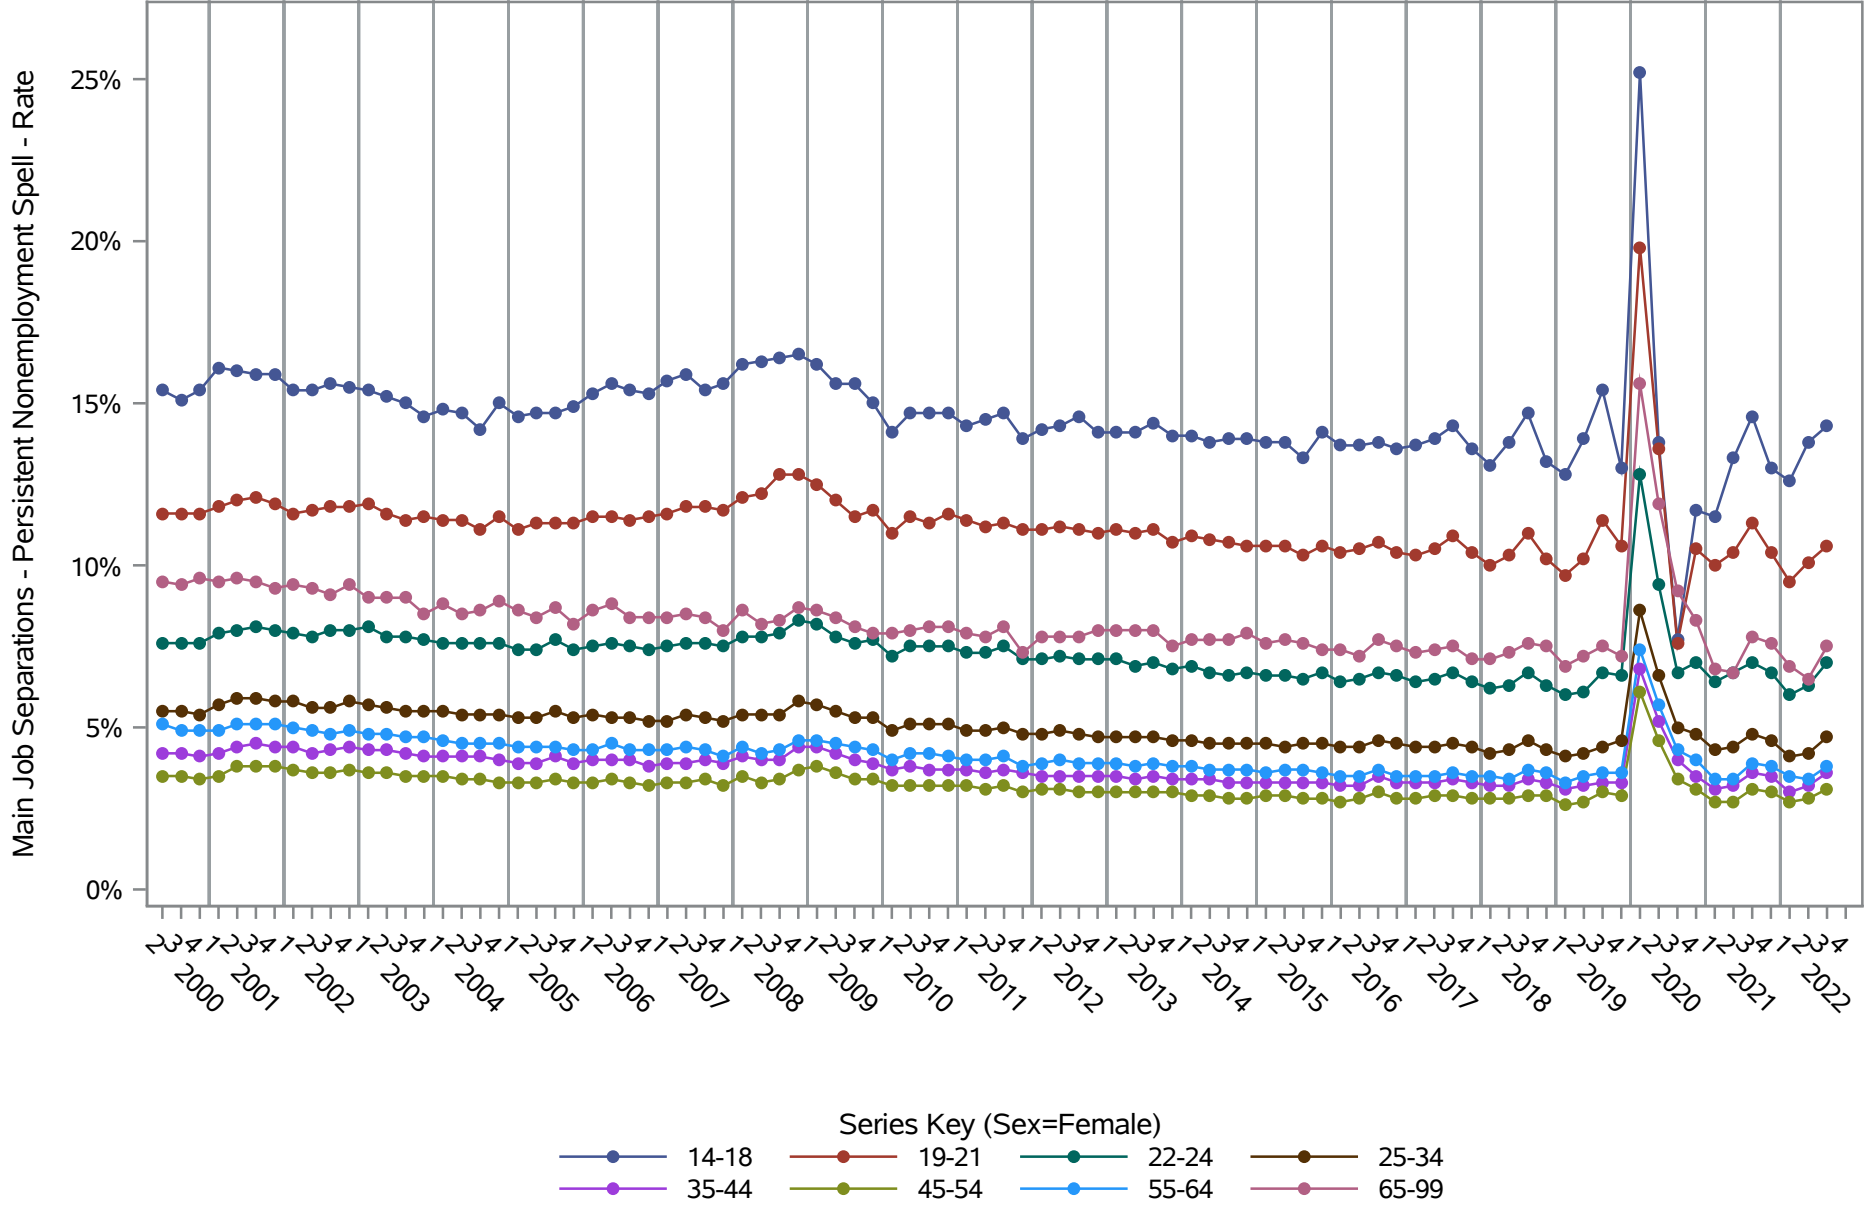

Source: United States Census Bureau, Job-to-Job Flow Statistics, Release R2023Q4 (Beta)

National J2J Rates

Main Job Accessions - Persistent Nonemployment Spell (Seasonally Adjusted) by Sex and Age (2 of 2) Sex=Female

Source: United States Census Bureau, Job-to-Job Flow Statistics, Release R2023Q4 (Beta)

National J2J Rates

Main Job Separations - Persistent Nonemployment Spell (Seasonally Adjusted) by Sex and Age (1 of 2) Sex=Male

Source: United States Census Bureau, Job-to-Job Flow Statistics, Release R2023Q4 (Beta)

National J2J Rates

Main Job Separations - Persistent Nonemployment Spell (Seasonally Adjusted) by Sex and Age (2 of 2) Sex=Female