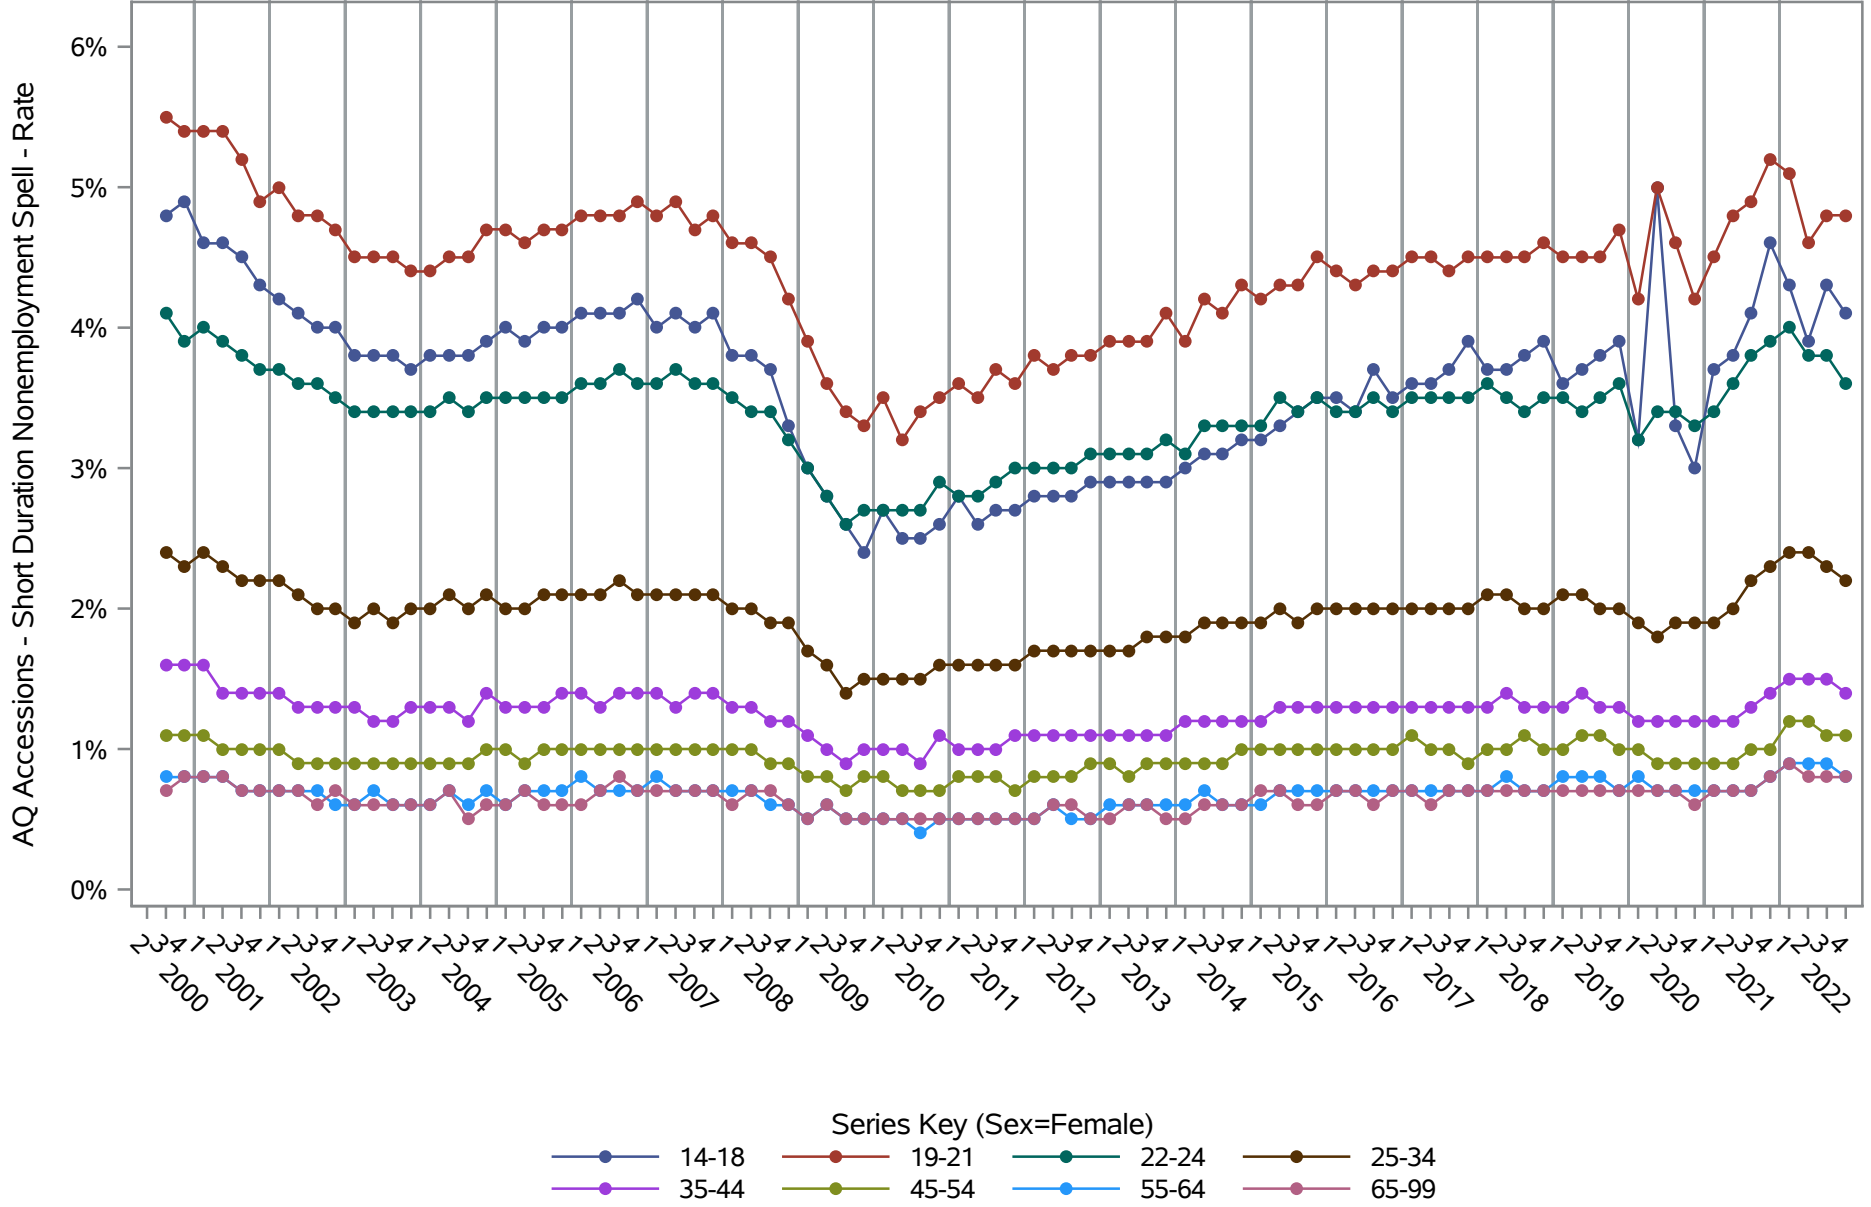

National J2J Rates
EE Accessions (Seasonally Adjusted)
by Sex and Age (2 of 2) Sex=Female

Source: United States Census Bureau, Job-to-Job Flow Statistics, Release R2023Q4 (Beta)

National J2J Rates

AQ Accessions - Short Duration Nonemployment Spell (Seasonally Adjusted)

by Sex and Age (1 of 2) Sex=Male

Source: United States Census Bureau, Job-to-Job Flow Statistics, Release R2023Q4 (Beta)

National J2J Rates

AQ Accessions - Short Duration Nonemployment Spell (Seasonally Adjusted)

by Sex and Age (2 of 2) Sex=Female

Source: United States Census Bureau, Job-to-Job Flow Statistics, Release R2023Q4 (Beta)

National J2J Rates

AQ Separations - Short Duration Nonemployment Spell (Seasonally Adjusted)