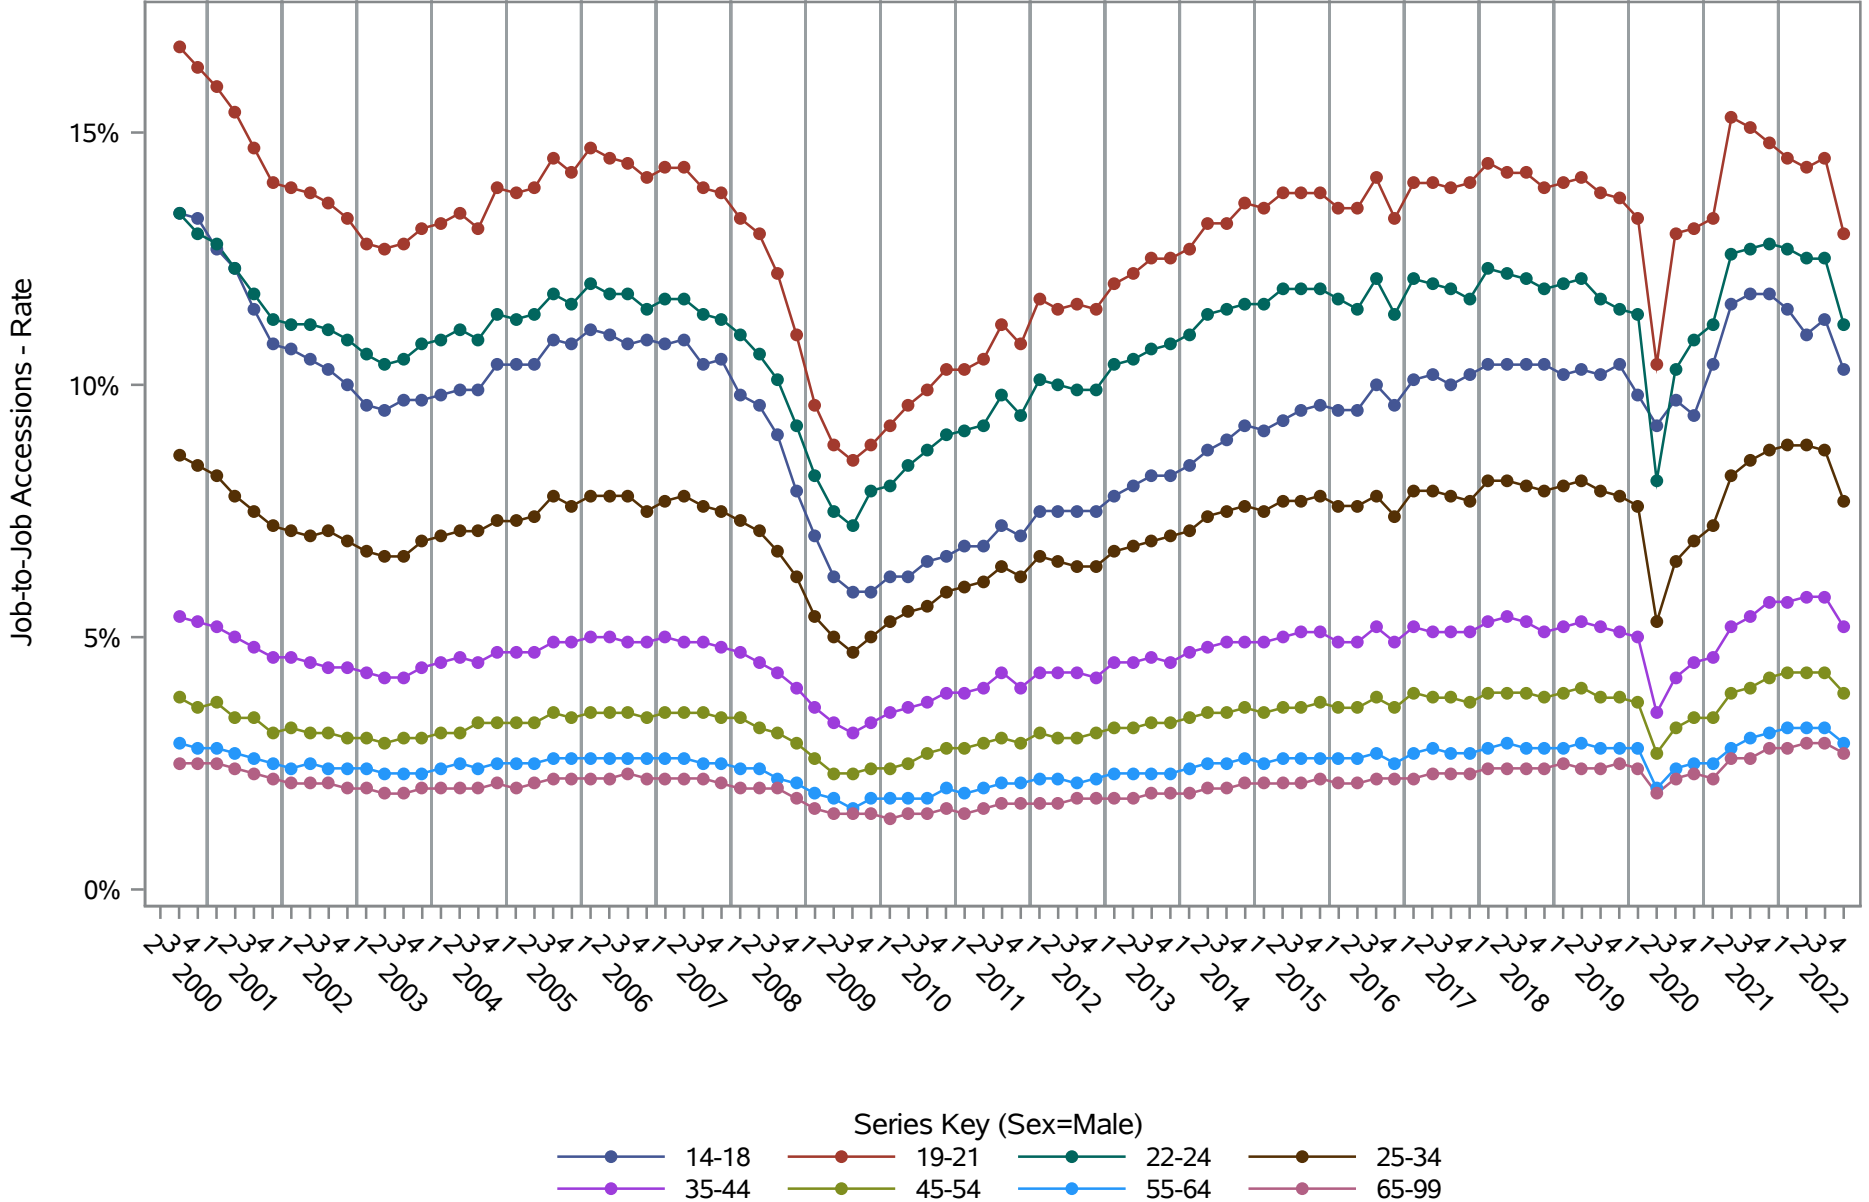

National J2J Rates

Main Job Accessions (Seasonally Adjusted) by Sex and Age (1 of 2) Sex=Male

Source: United States Census Bureau, Job-to-Job Flow Statistics, Release R2023Q4 (Beta)

National J2J Rates
Main Job Accessions (Seasonally Adjusted)
by Sex and Age (2 of 2) Sex=Female

Source: United States Census Bureau, Job-to-Job Flow Statistics, Release R2023Q4 (Beta)

National J2J Rates
Main Job Separations (Seasonally Adjusted)
by Sex and Age (1 of 2) Sex=Male

Source: United States Census Bureau, Job-to-Job Flow Statistics, Release R2023Q4 (Beta)

National J2J Rates
Main Job Separations (Seasonally Adjusted)
by Sex and Age (2 of 2) Sex=Female

Source: United States Census Bureau, Job-to-Job Flow Statistics, Release R2023Q4 (Beta)

National J2J Rates
Job-to-Job Accessions (Seasonally Adjusted)
by Sex and Age (1 of 2) Sex=Male

Source: United States Census Bureau, Job-to-Job Flow Statistics, Release R2023Q4 (Beta)

National J2J Rates
Job-to-Job Accessions (Seasonally Adjusted)
by Sex and Age (2 of 2) Sex=Female

Source: United States Census Bureau, Job-to-Job Flow Statistics, Release R2023Q4 (Beta)