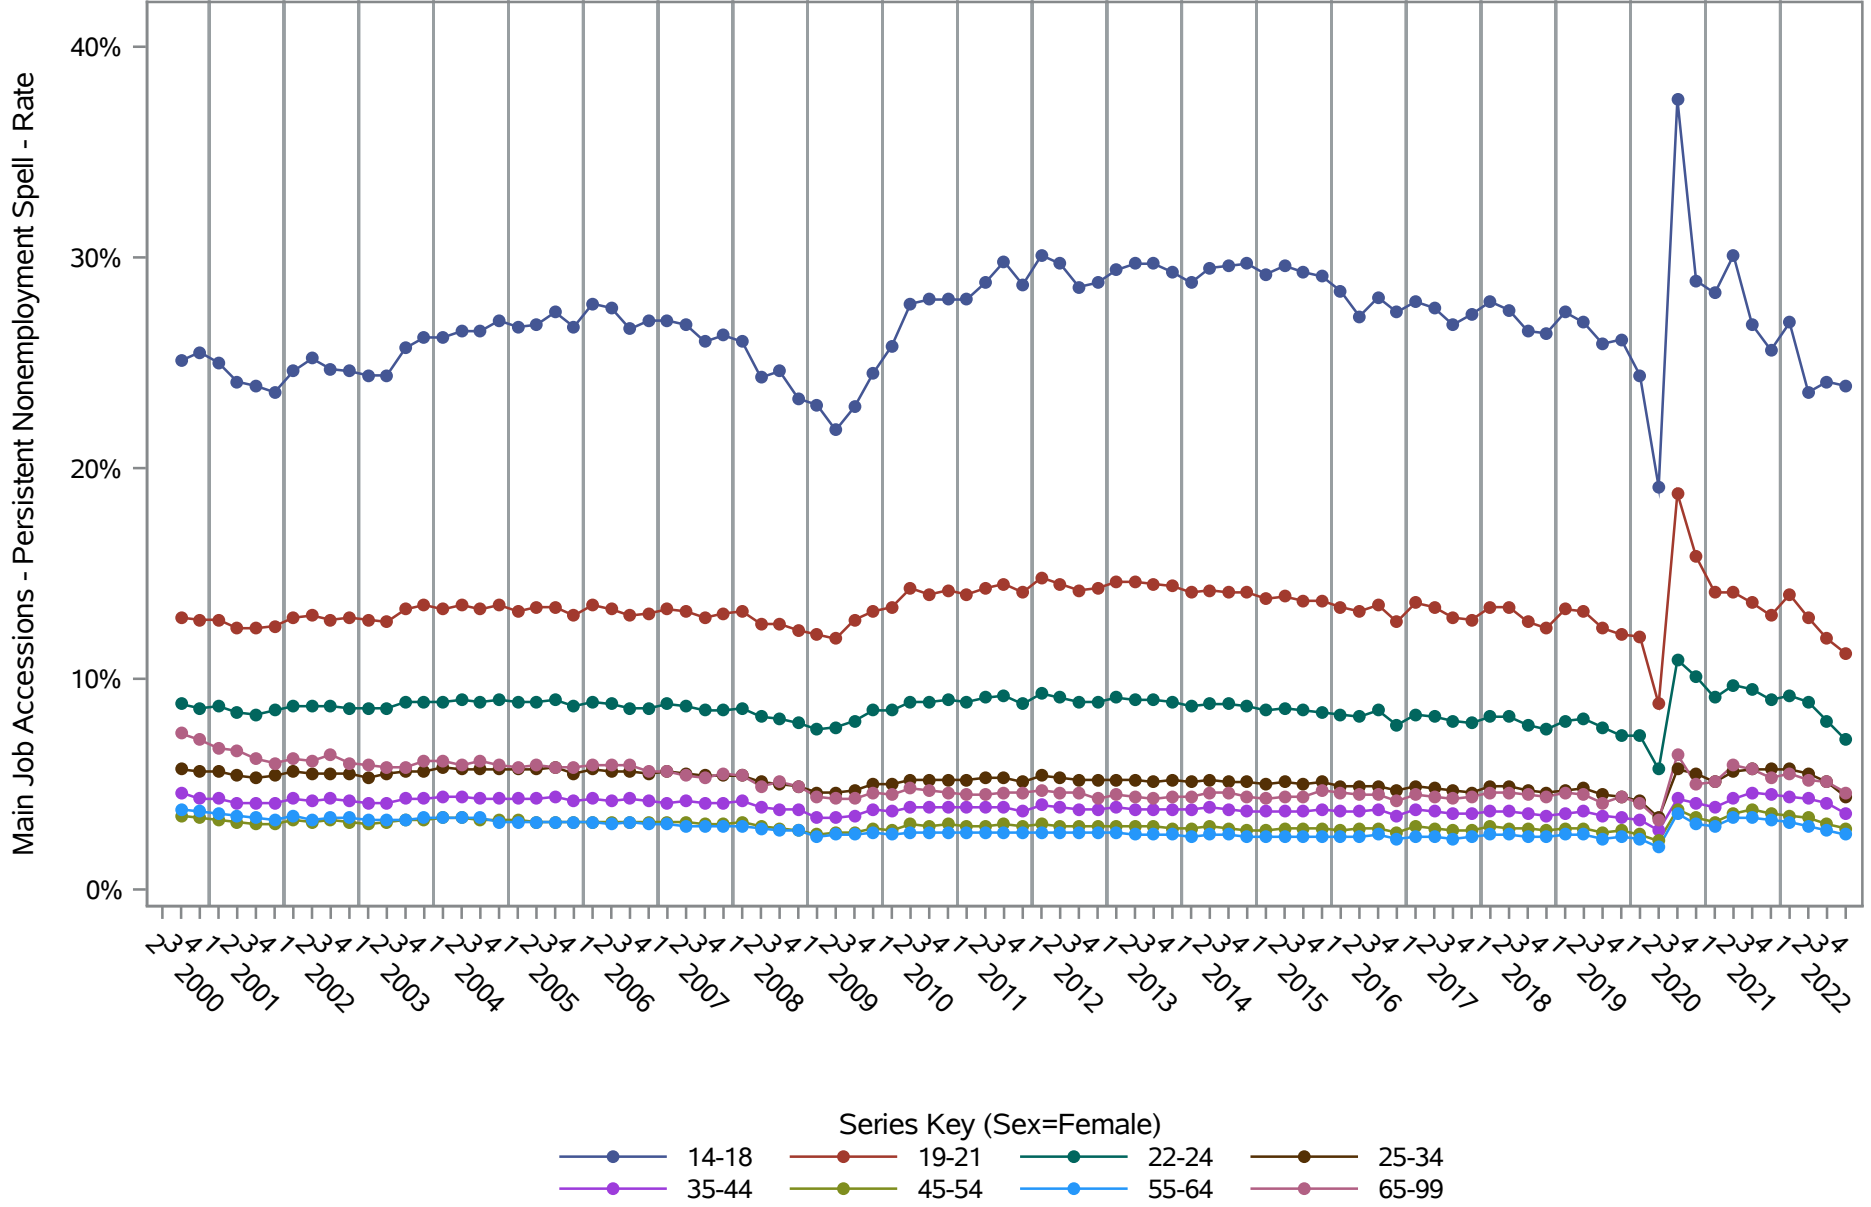

National J2J Rates

Job-to-Job Separations (Seasonally Adjusted) by Sex and Age (1 of 2) Sex=Male

Source: United States Census Bureau, Job-to-Job Flow Statistics, Release R2023Q4 (Beta)

National J2J Rates

Job-to-Job Separations (Seasonally Adjusted) by Sex and Age (2 of 2) Sex=Female

Source: United States Census Bureau, Job-to-Job Flow Statistics, Release R2023Q4 (Beta)

National J2J Rates

Main Job Accessions - Persistent Nonemployment Spell (Seasonally Adjusted) by Sex and Age (1 of 2) Sex=Male

Source: United States Census Bureau, Job-to-Job Flow Statistics, Release R2023Q4 (Beta)

National J2J Rates

Main Job Accessions - Persistent Nonemployment Spell (Seasonally Adjusted) by Sex and Age (2 of 2) Sex=Female