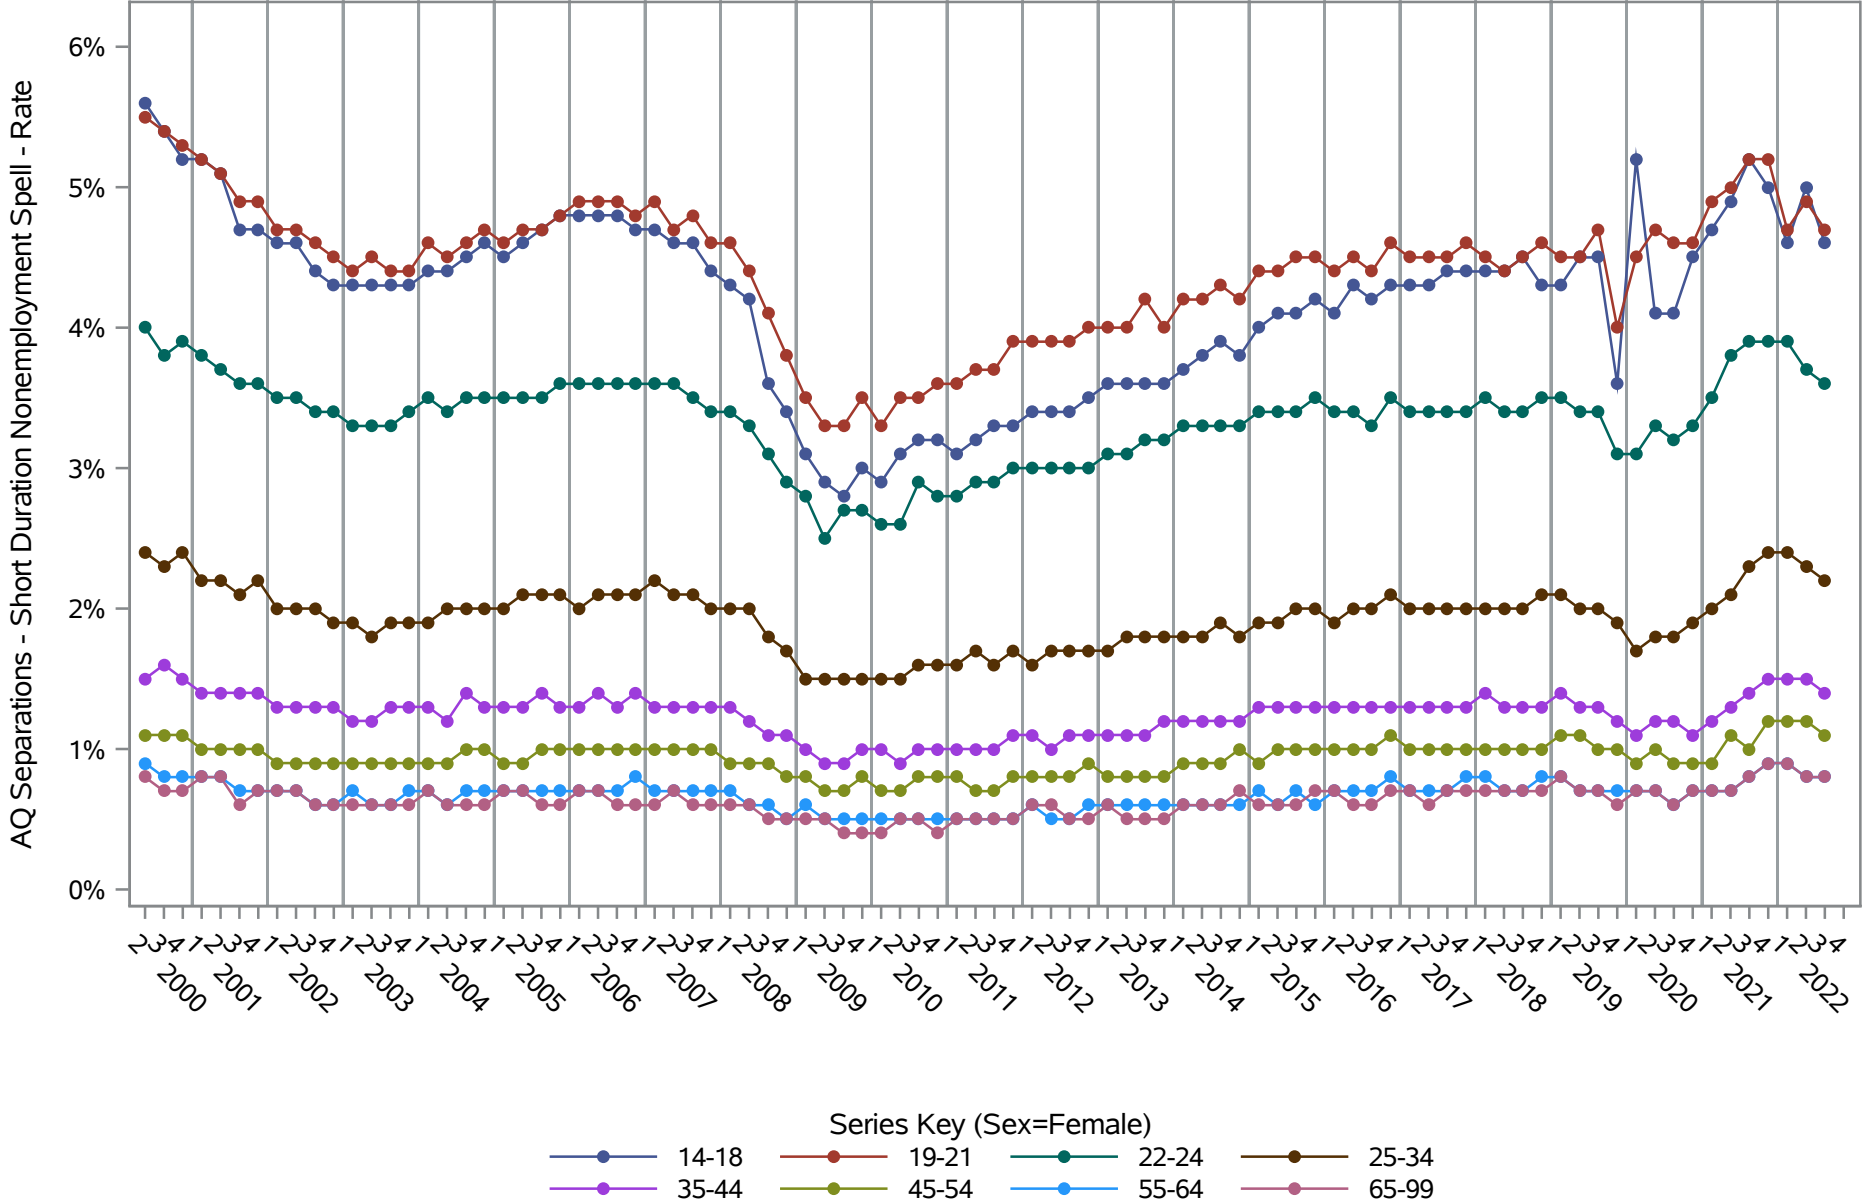

by Sex and Age (1 of 2) Sex=Male

Source: United States Census Bureau, Job-to-Job Flow Statistics, Release R2023Q4 (Beta)

National J2J Rates

AQ Accessions - Short Duration Nonemployment Spell (Seasonally Adjusted)

by Sex and Age (2 of 2) Sex=Female

Source: United States Census Bureau, Job-to-Job Flow Statistics, Release R2023Q4 (Beta)

National J2J Rates

AQ Separations - Short Duration Nonemployment Spell (Seasonally Adjusted)

by Sex and Age (1 of 2) Sex=Male

Source: United States Census Bureau, Job-to-Job Flow Statistics, Release R2023Q4 (Beta)

National J2J Rates
AQ Separations - Short Duration Nonemployment Spell (Seasonally Adjusted)
by Sex and Age (2 of 2) Sex=Female