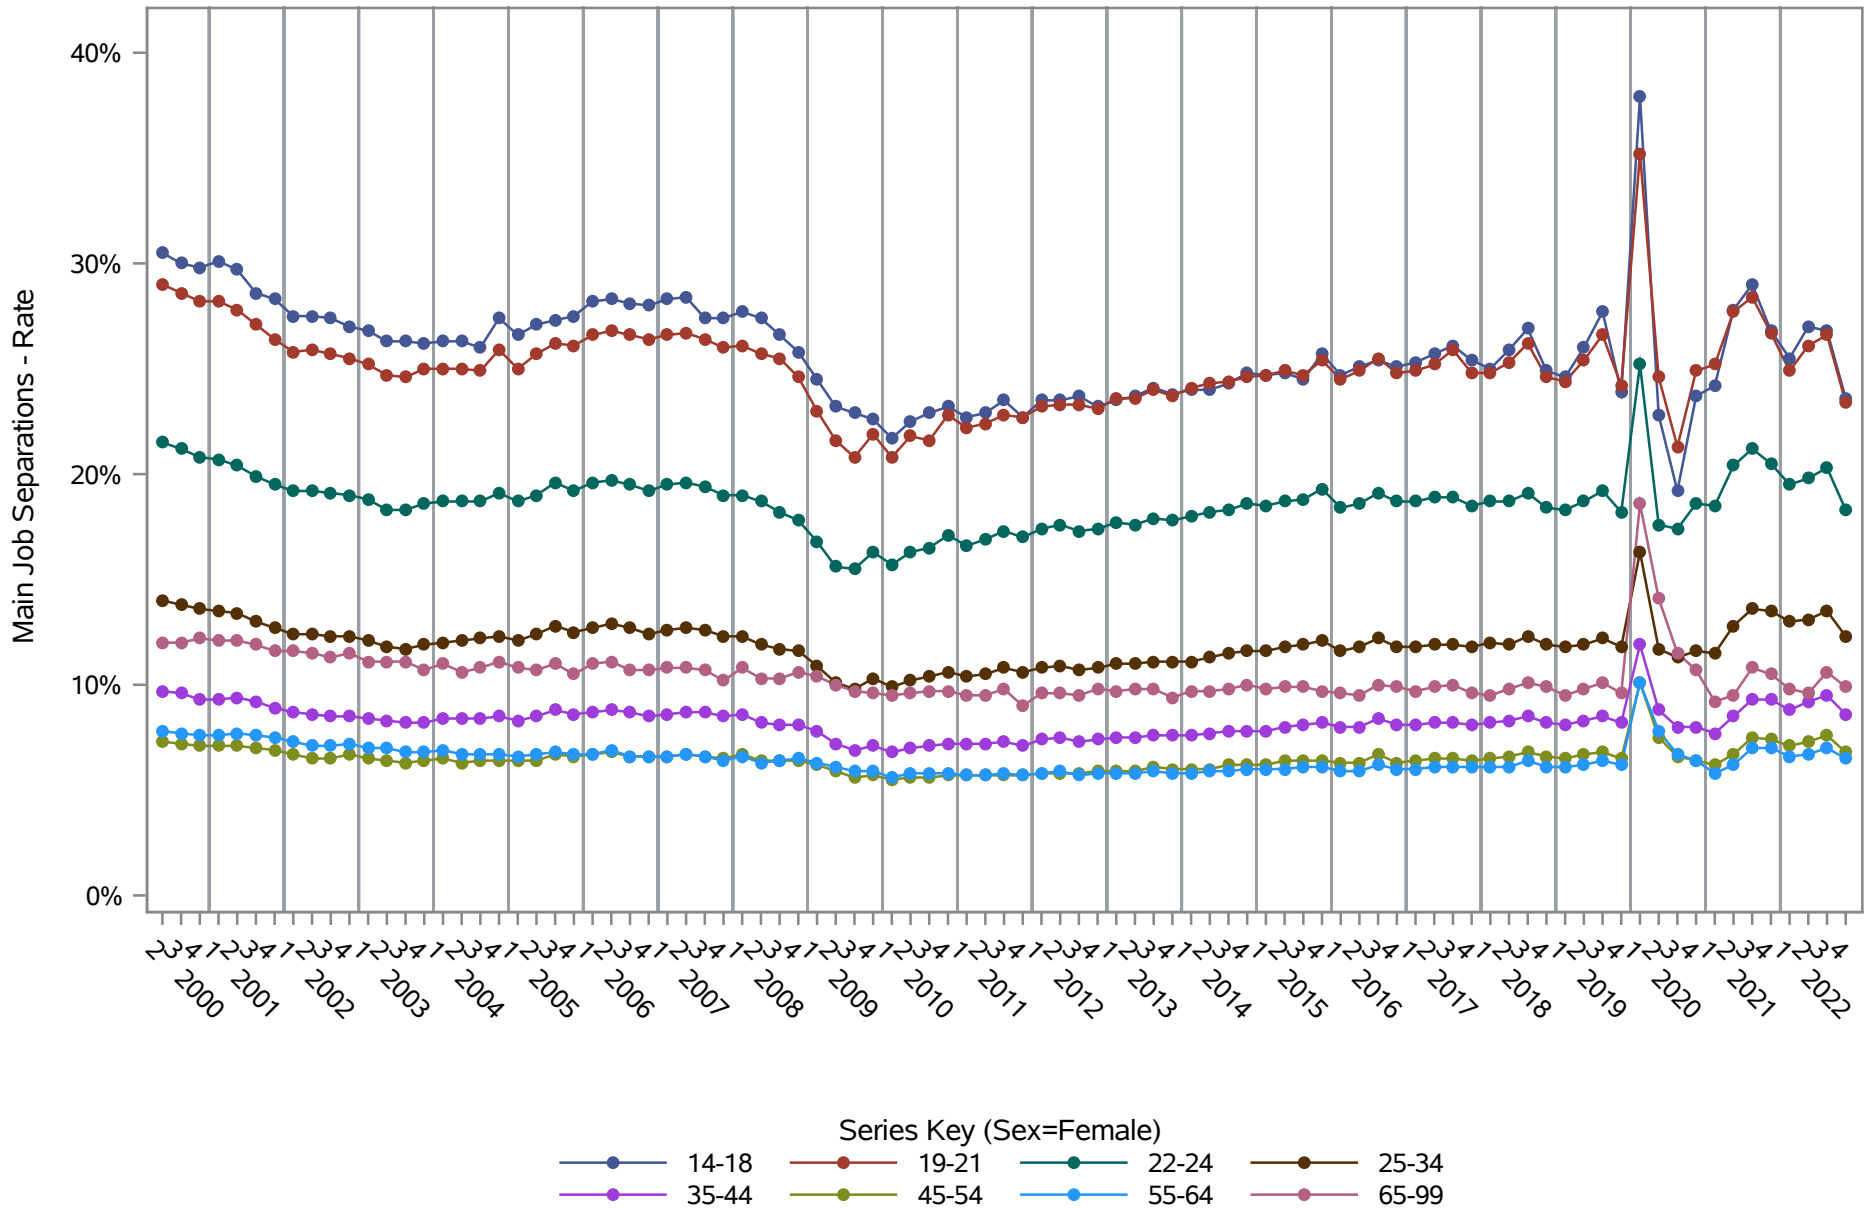

National J2J Rates

Main Job Accessions (Seasonally Adjusted) by Sex and Age (1 of 2) Sex=Male

Source: United States Census Bureau, Job-to-Job Flow Statistics, Release R2023Q4 (Beta)

National J2J Rates
Main Job Accessions (Seasonally Adjusted)
by Sex and Age (2 of 2) Sex=Female

Source: United States Census Bureau, Job-to-Job Flow Statistics, Release R2023Q4 (Beta)

National J2J Rates
Main Job Separations (Seasonally Adjusted)
by Sex and Age (1 of 2) Sex=Male

Source: United States Census Bureau, Job-to-Job Flow Statistics, Release R2023Q4 (Beta)

National J2J Rates
Main Job Separations (Seasonally Adjusted)
by Sex and Age (2 of 2) Sex=Female

Source: United States Census Bureau, Job-to-Job Flow Statistics, Release R2023Q4 (Beta)

National J2J Rates
Job-to-Job Accessions (Seasonally Adjusted)
by Sex and Age (1 of 2) Sex=Male