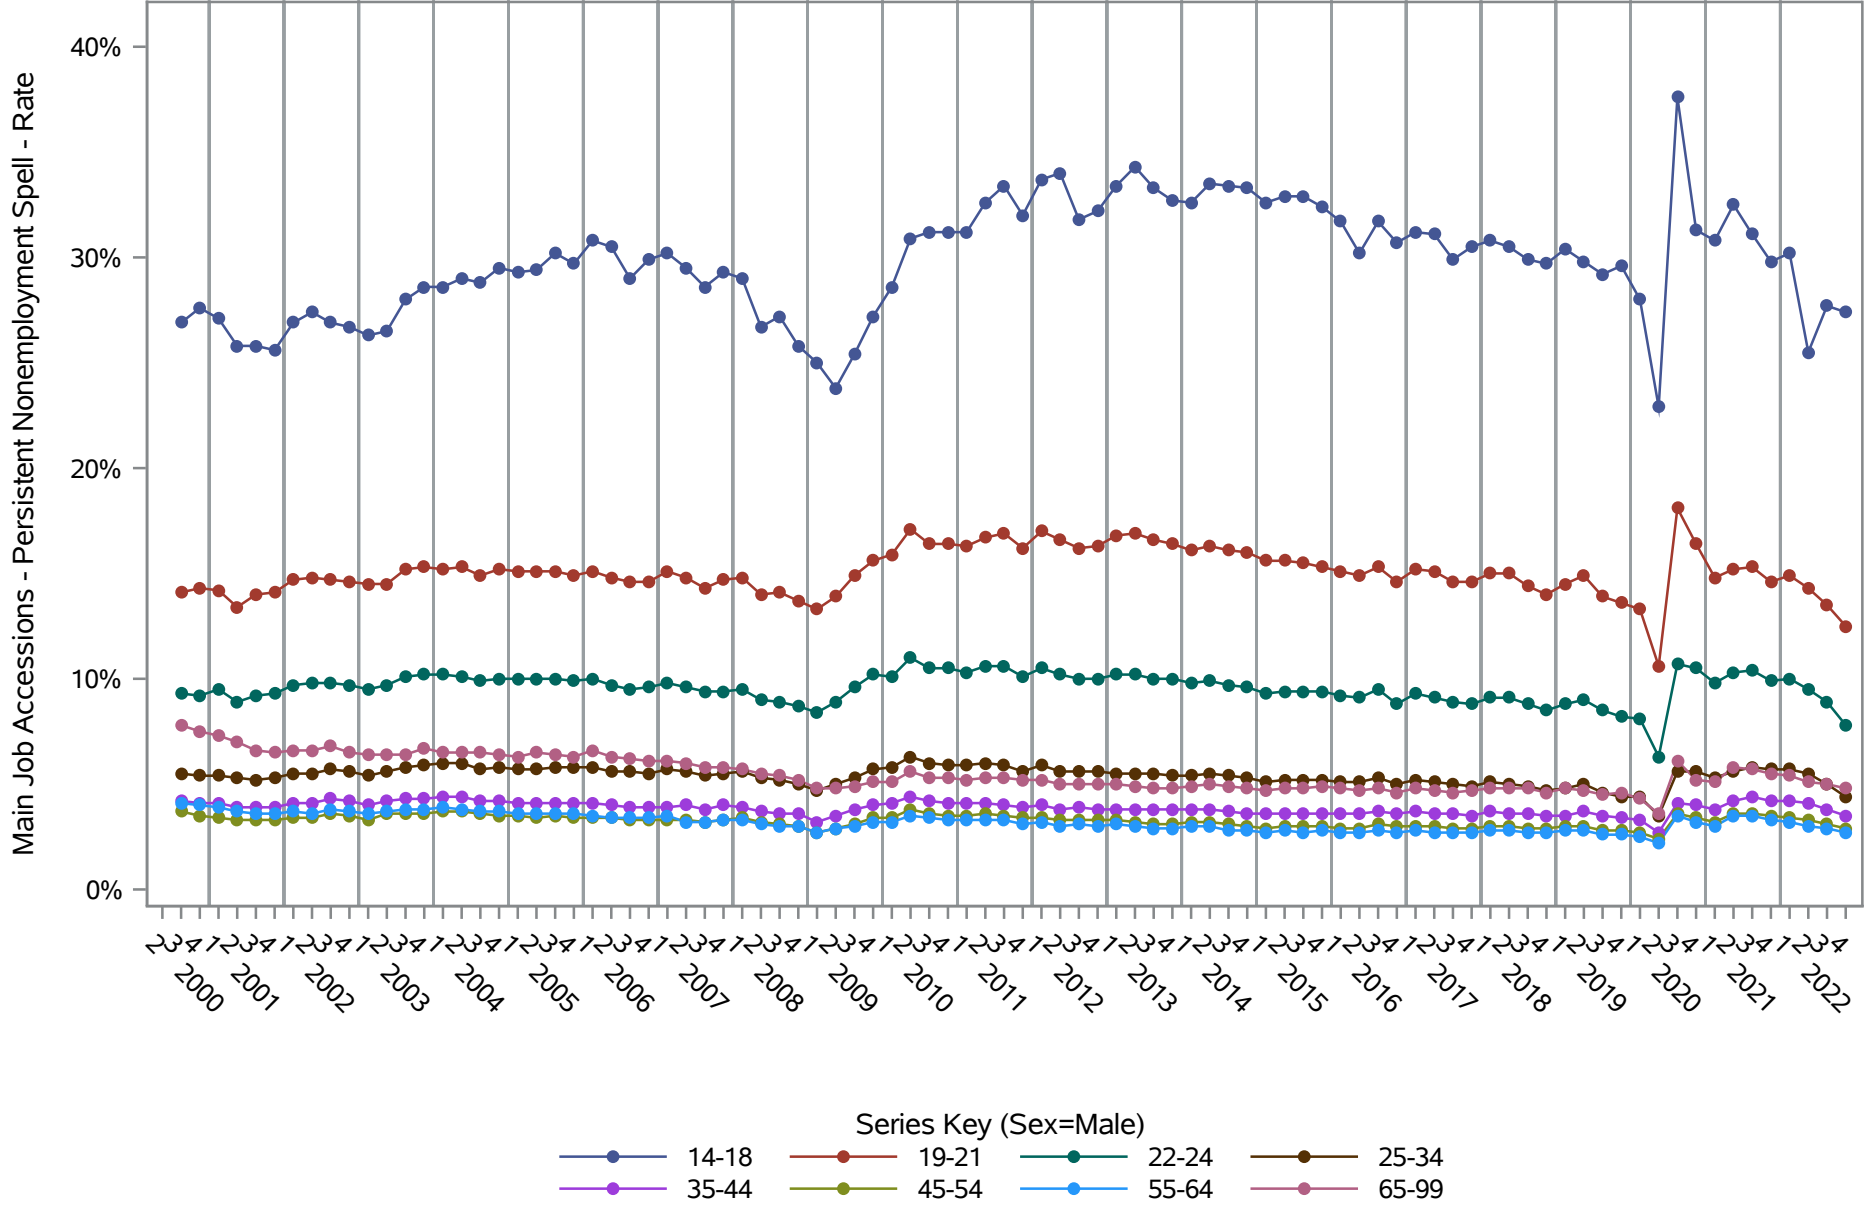

Source: United States Census Bureau, Job-to-Job Flow Statistics, Release R2023Q4 (Beta)

National J2J Rates
Job-to-Job Accessions (Seasonally Adjusted)
by Sex and Age (2 of 2) Sex=Female

Source: United States Census Bureau, Job-to-Job Flow Statistics, Release R2023Q4 (Beta)

National J2J Rates

Job-to-Job Separations (Seasonally Adjusted) by Sex and Age (1 of 2) Sex=Male

Source: United States Census Bureau, Job-to-Job Flow Statistics, Release R2023Q4 (Beta)

National J2J Rates

Job-to-Job Separations (Seasonally Adjusted) by Sex and Age (2 of 2) Sex=Female

Source: United States Census Bureau, Job-to-Job Flow Statistics, Release R2023Q4 (Beta)

National J2J Rates

Main Job Accessions - Persistent Nonemployment Spell (Seasonally Adjusted) by Sex and Age (1 of 2) Sex=Male