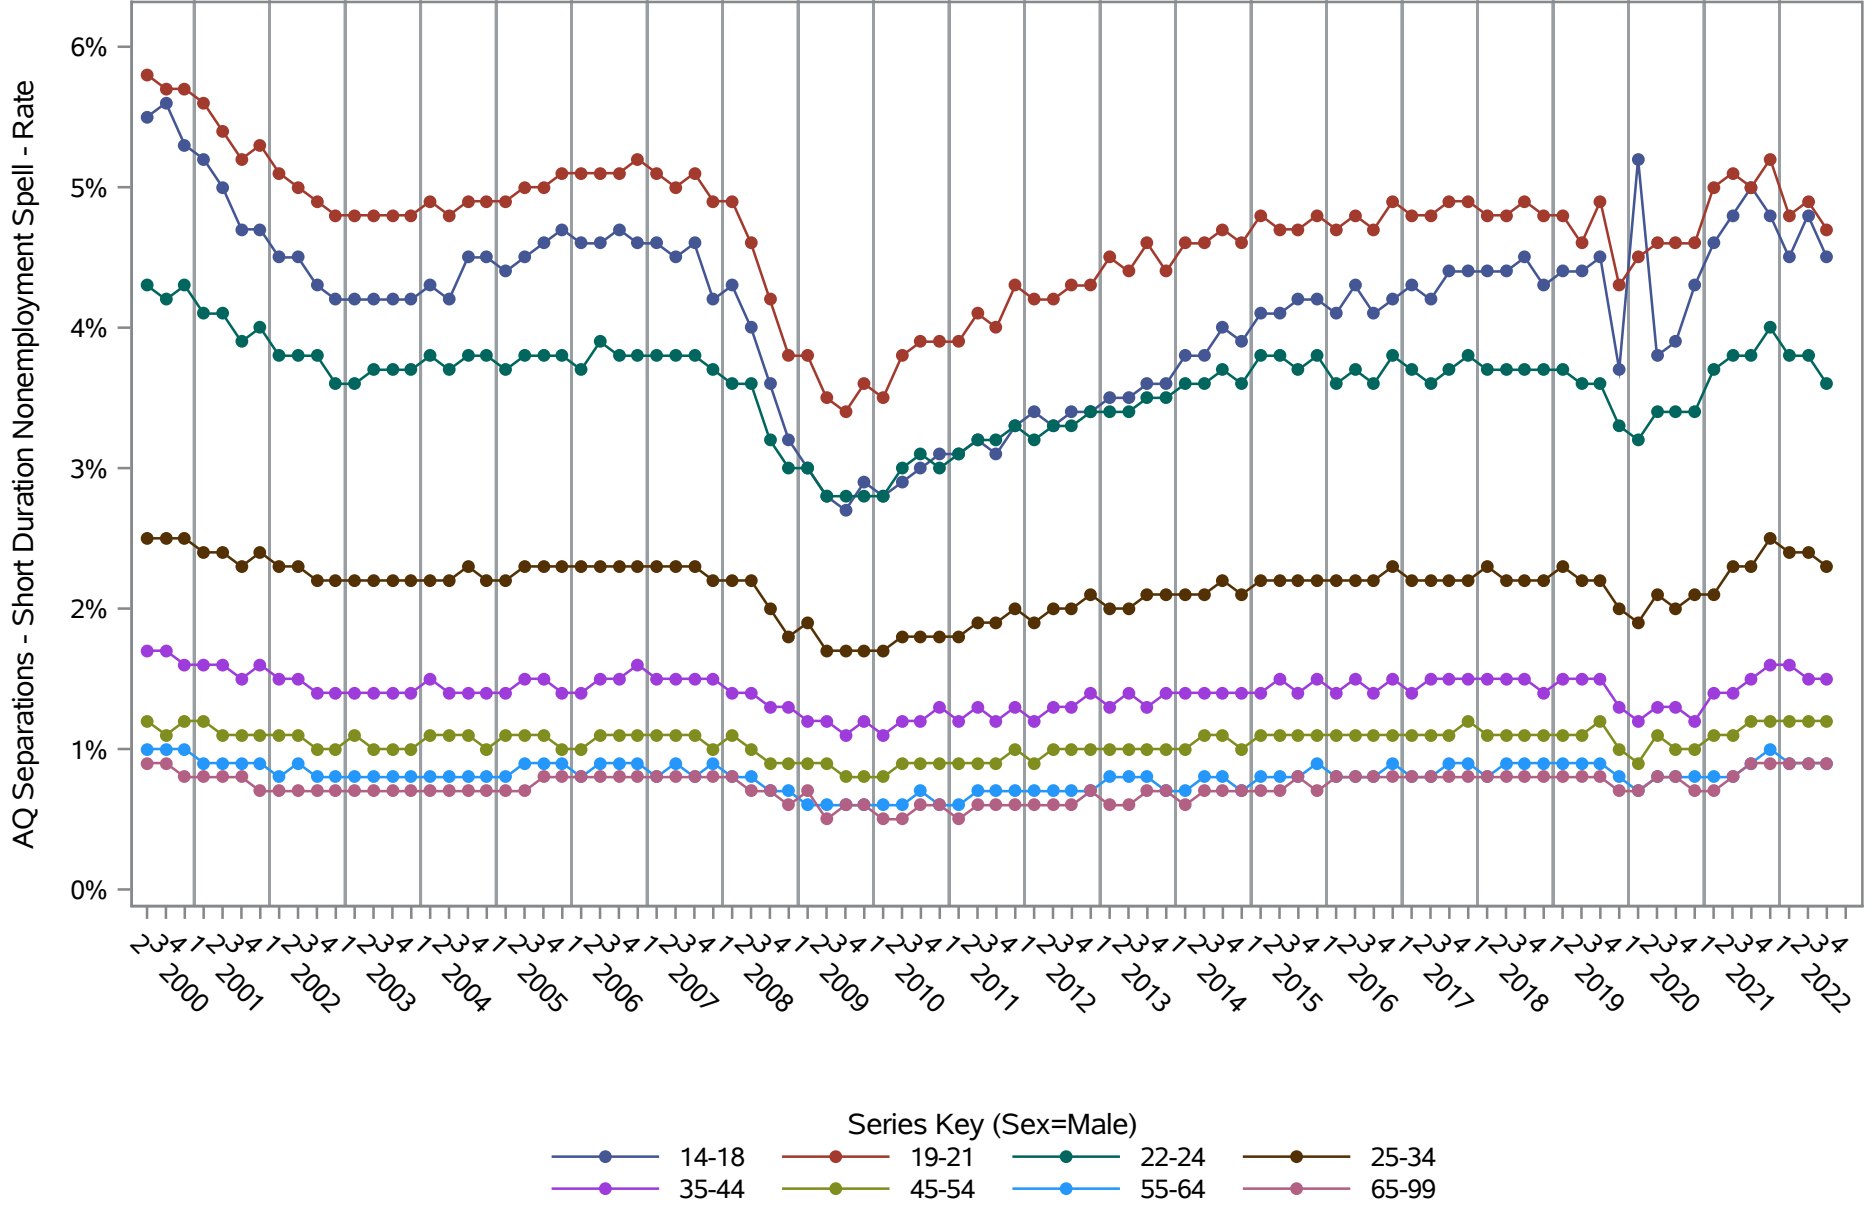

by Sex and Age (1 of 2) Sex=Male

Source: United States Census Bureau, Job-to-Job Flow Statistics, Release R2023Q4 (Beta)

National J2J Rates

AQ Accessions - Short Duration Nonemployment Spell (Seasonally Adjusted)

by Sex and Age (2 of 2) Sex=Female

Source: United States Census Bureau, Job-to-Job Flow Statistics, Release R2023Q4 (Beta)

National J2J Rates

AQ Separations - Short Duration Nonemployment Spell (Seasonally Adjusted)

by Sex and Age (1 of 2) Sex=Male

Source: United States Census Bureau, Job-to-Job Flow Statistics, Release R2023Q4 (Beta)

National J2J Rates
AQ Separations - Short Duration Nonemployment Spell (Seasonally Adjusted)
by Sex and Age (2 of 2) Sex=Female