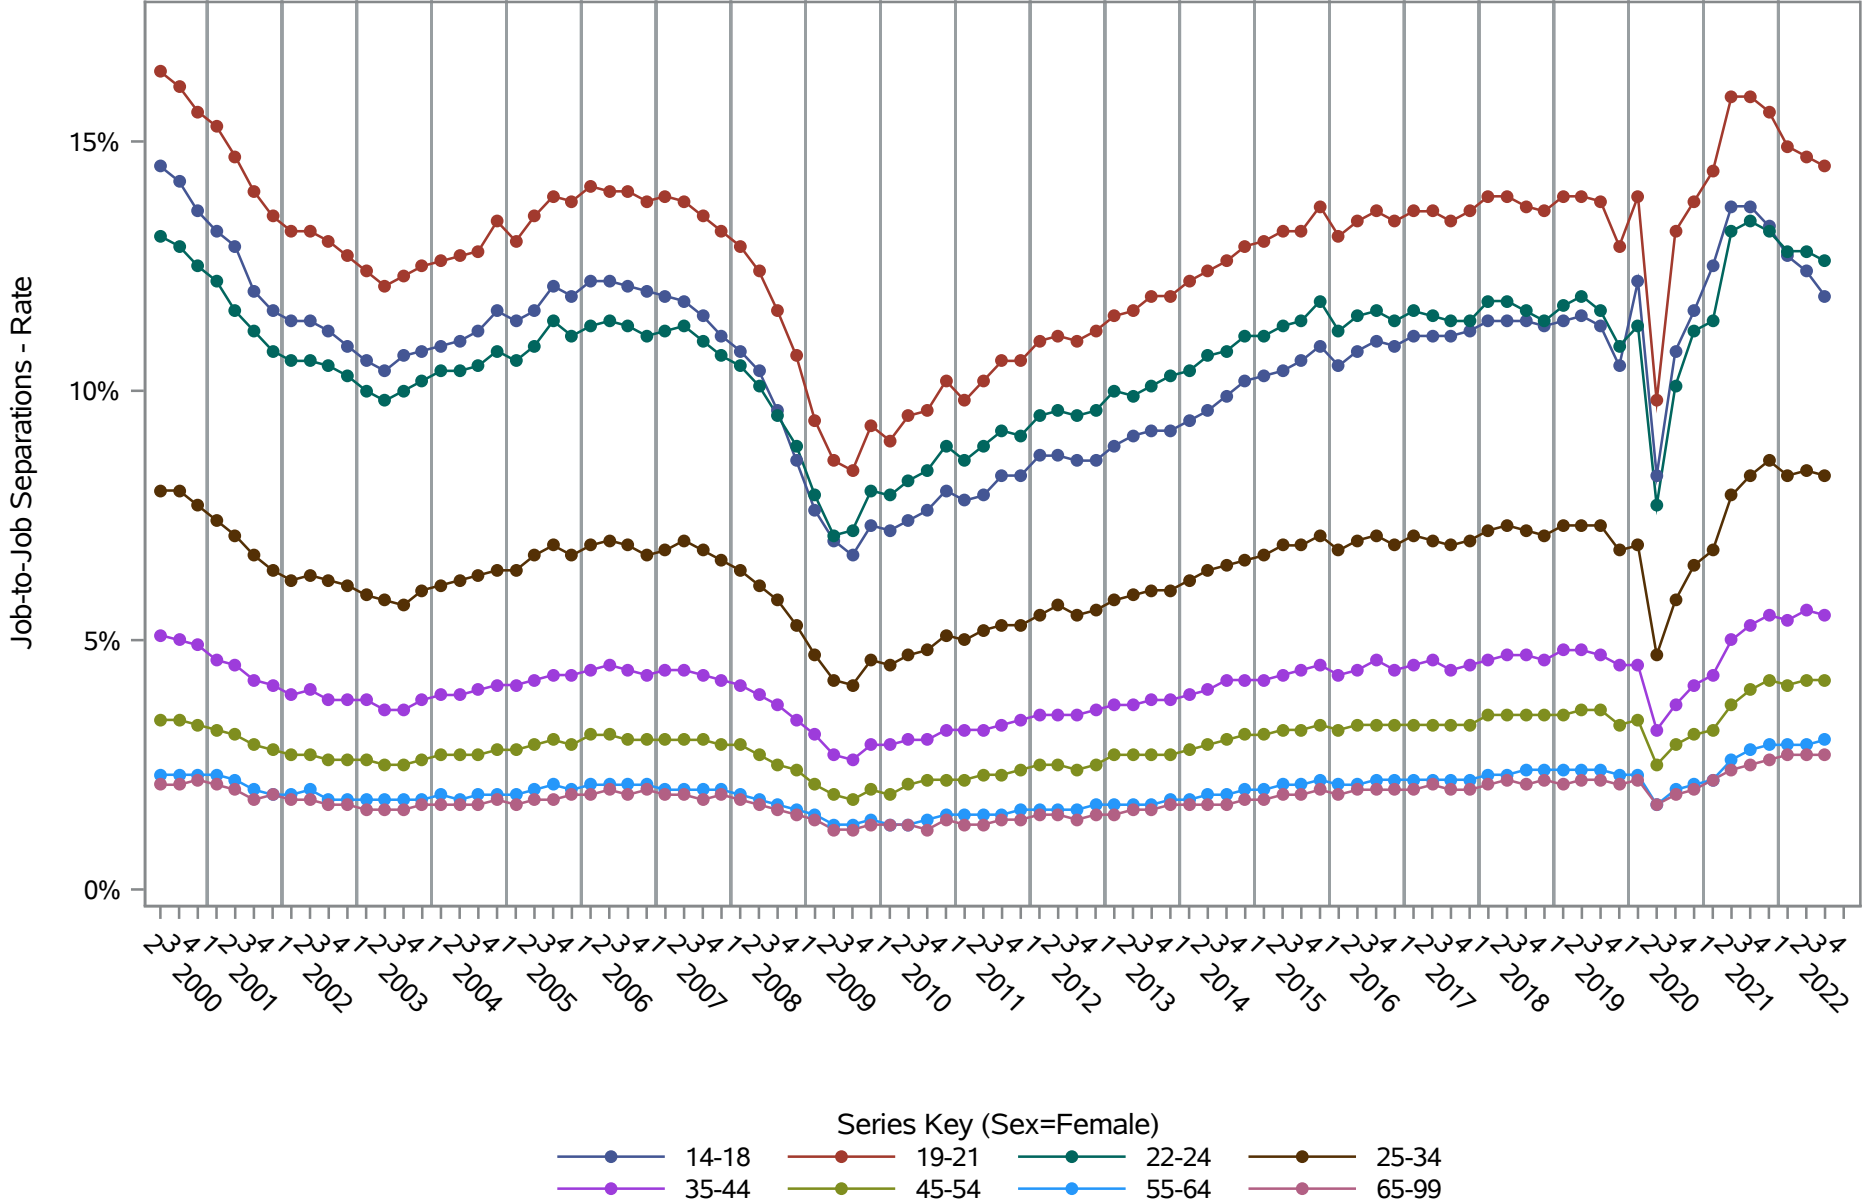

Source: United States Census Bureau, Job-to-Job Flow Statistics, Release R2023Q4 (Beta)

National J2J Rates
Job-to-Job Accessions (Seasonally Adjusted)
by Sex and Age (2 of 2) Sex=Female

Source: United States Census Bureau, Job-to-Job Flow Statistics, Release R2023Q4 (Beta)

National J2J Rates

Job-to-Job Separations (Seasonally Adjusted) by Sex and Age (1 of 2) Sex=Male

Source: United States Census Bureau, Job-to-Job Flow Statistics, Release R2023Q4 (Beta)

National J2J Rates

Job-to-Job Separations (Seasonally Adjusted) by Sex and Age (2 of 2) Sex=Female

Source: United States Census Bureau, Job-to-Job Flow Statistics, Release R2023Q4 (Beta)

National J2J Rates

Main Job Accessions - Persistent Nonemployment Spell (Seasonally Adjusted) by Sex and Age (1 of 2) Sex=Male