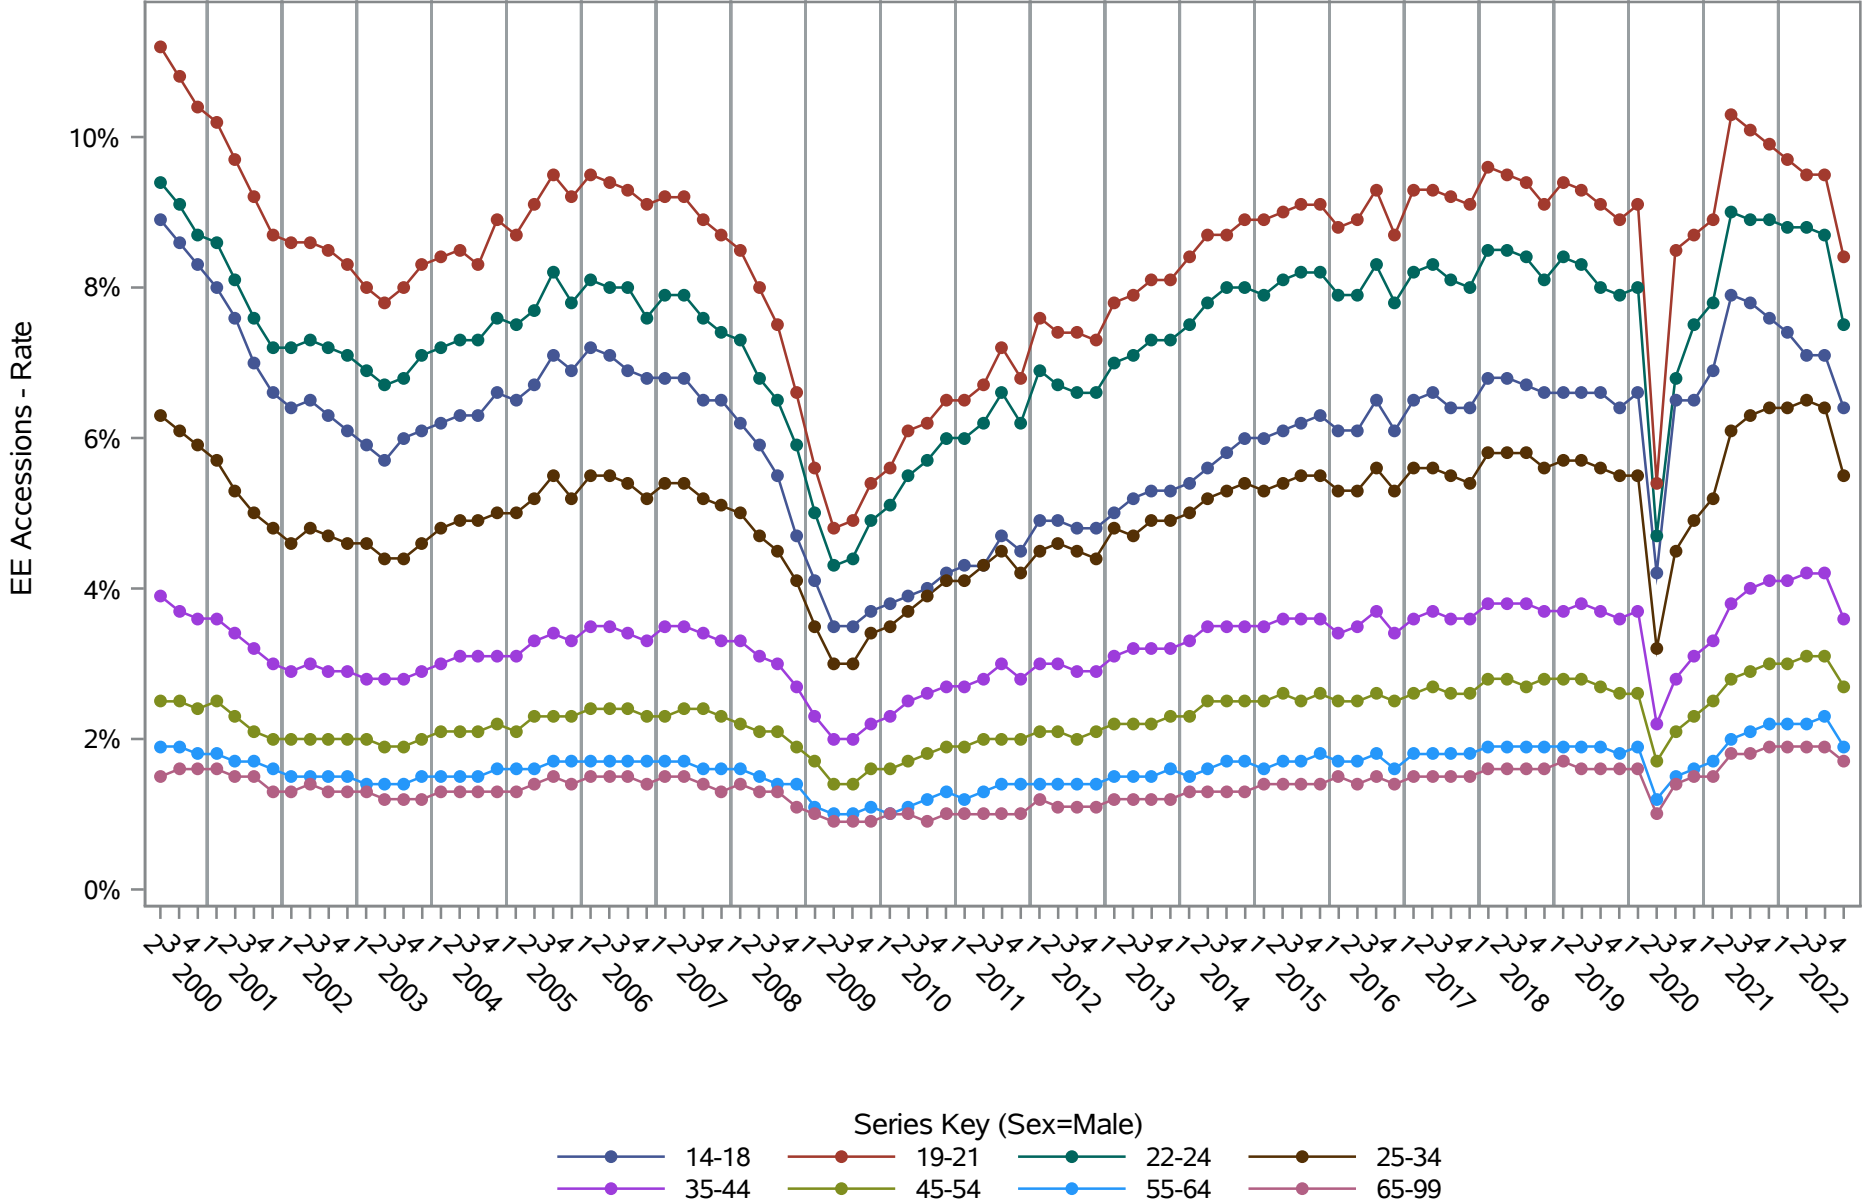

Source: United States Census Bureau, Job-to-Job Flow Statistics, Release R2023Q4 (Beta)

National J2J Rates

Main Job Separations - Persistent Nonemployment Spell (Seasonally Adjusted) by Sex and Age (1 of 2) Sex=Male

Source: United States Census Bureau, Job-to-Job Flow Statistics, Release R2023Q4 (Beta)

National J2J Rates

Main Job Separations - Persistent Nonemployment Spell (Seasonally Adjusted) by Sex and Age (2 of 2) Sex=Female

Source: United States Census Bureau, Job-to-Job Flow Statistics, Release R2023Q4 (Beta)

National J2J Rates
EE Accessions (Seasonally Adjusted)
by Sex and Age (1 of 2) Sex=Male

Source: United States Census Bureau, Job-to-Job Flow Statistics, Release R2023Q4 (Beta)