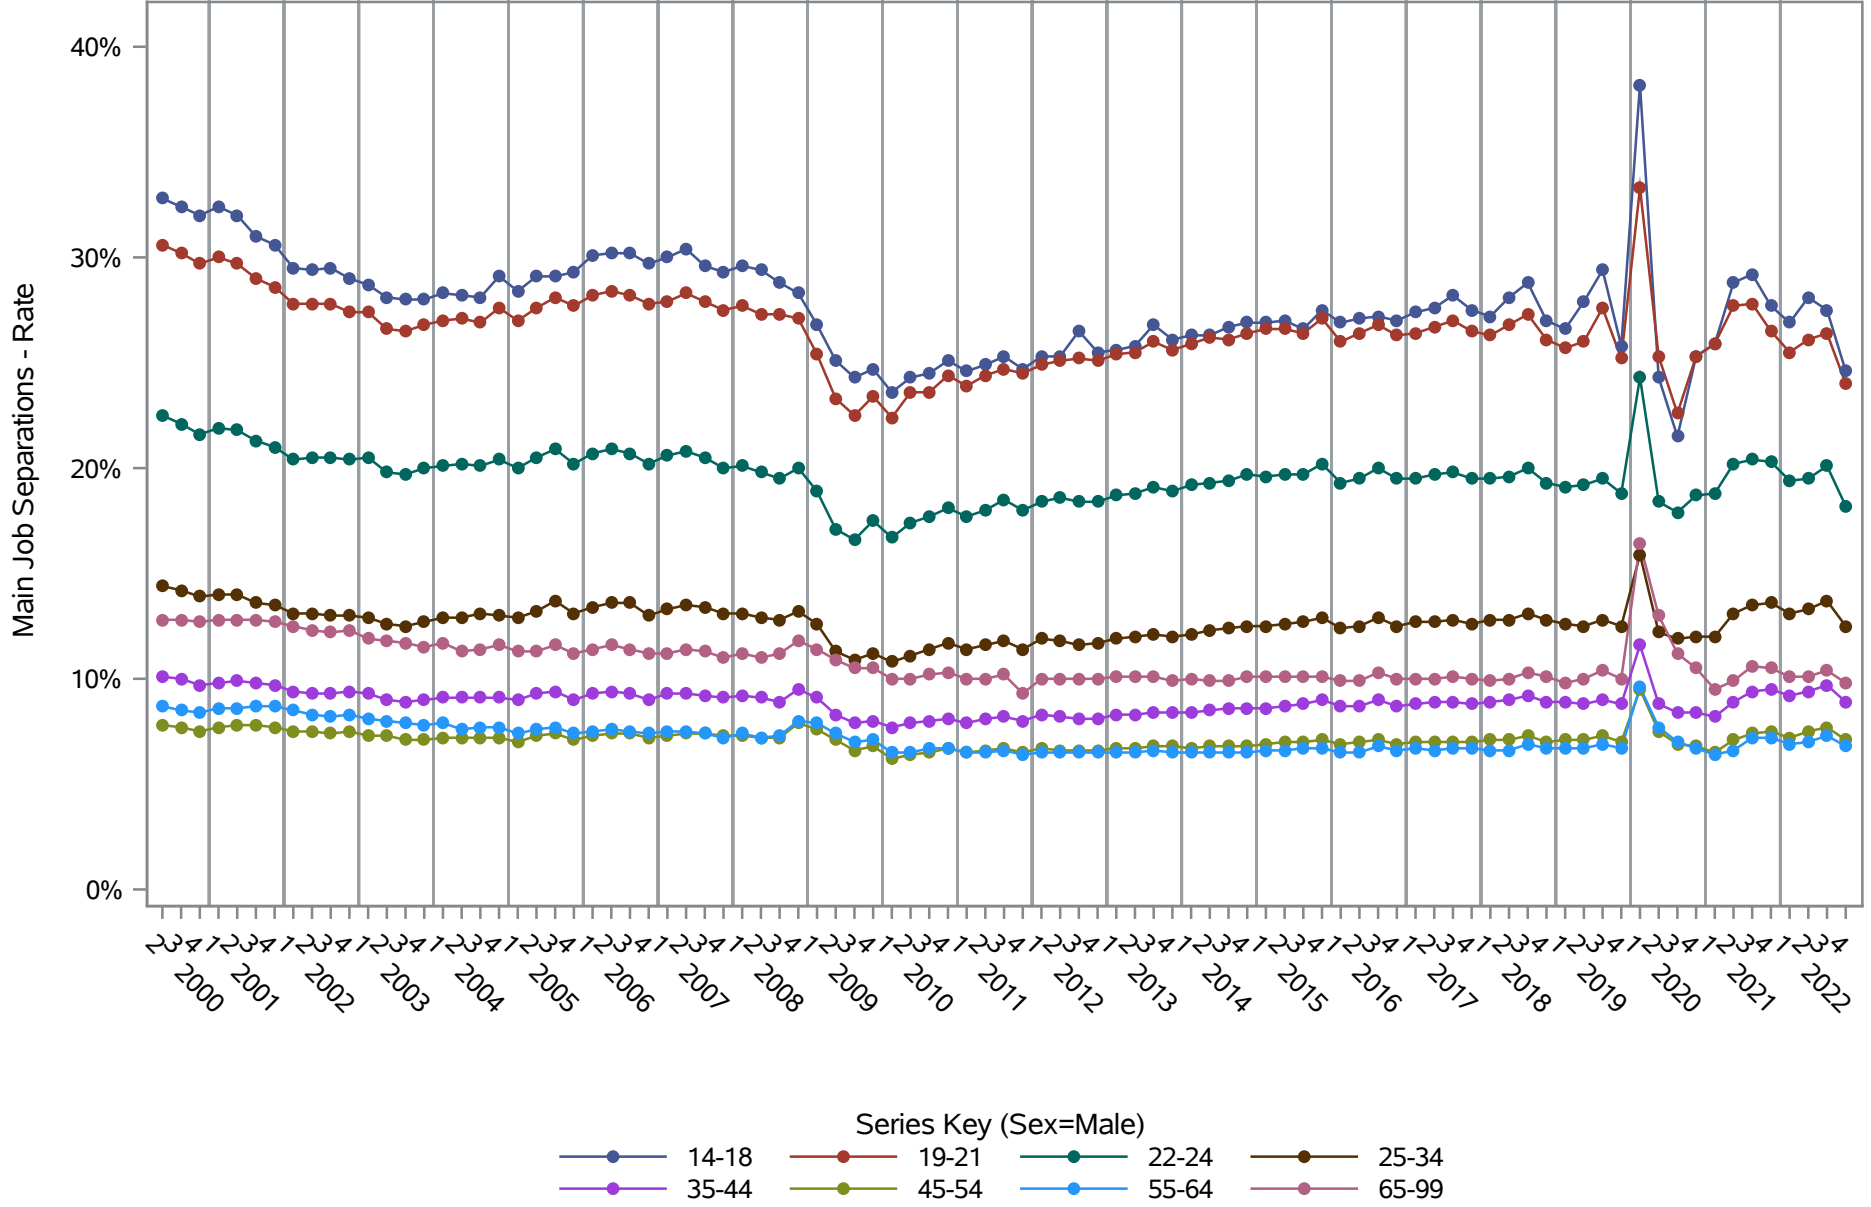

National J2J Rates

Main Job Accessions (Seasonally Adjusted) by Sex and Age (1 of 2) Sex=Male

Source: United States Census Bureau, Job-to-Job Flow Statistics, Release R2023Q4 (Beta)

National J2J Rates
Main Job Accessions (Seasonally Adjusted)
by Sex and Age (2 of 2) Sex=Female

Source: United States Census Bureau, Job-to-Job Flow Statistics, Release R2023Q4 (Beta)

National J2J Rates
Main Job Separations (Seasonally Adjusted)
by Sex and Age (1 of 2) Sex=Male

Source: United States Census Bureau, Job-to-Job Flow Statistics, Release R2023Q4 (Beta)

National J2J Rates
Main Job Separations (Seasonally Adjusted)
by Sex and Age (2 of 2) Sex=Female

Source: United States Census Bureau, Job-to-Job Flow Statistics, Release R2023Q4 (Beta)

National J2J Rates
Job-to-Job Accessions (Seasonally Adjusted)
by Sex and Age (1 of 2) Sex=Male