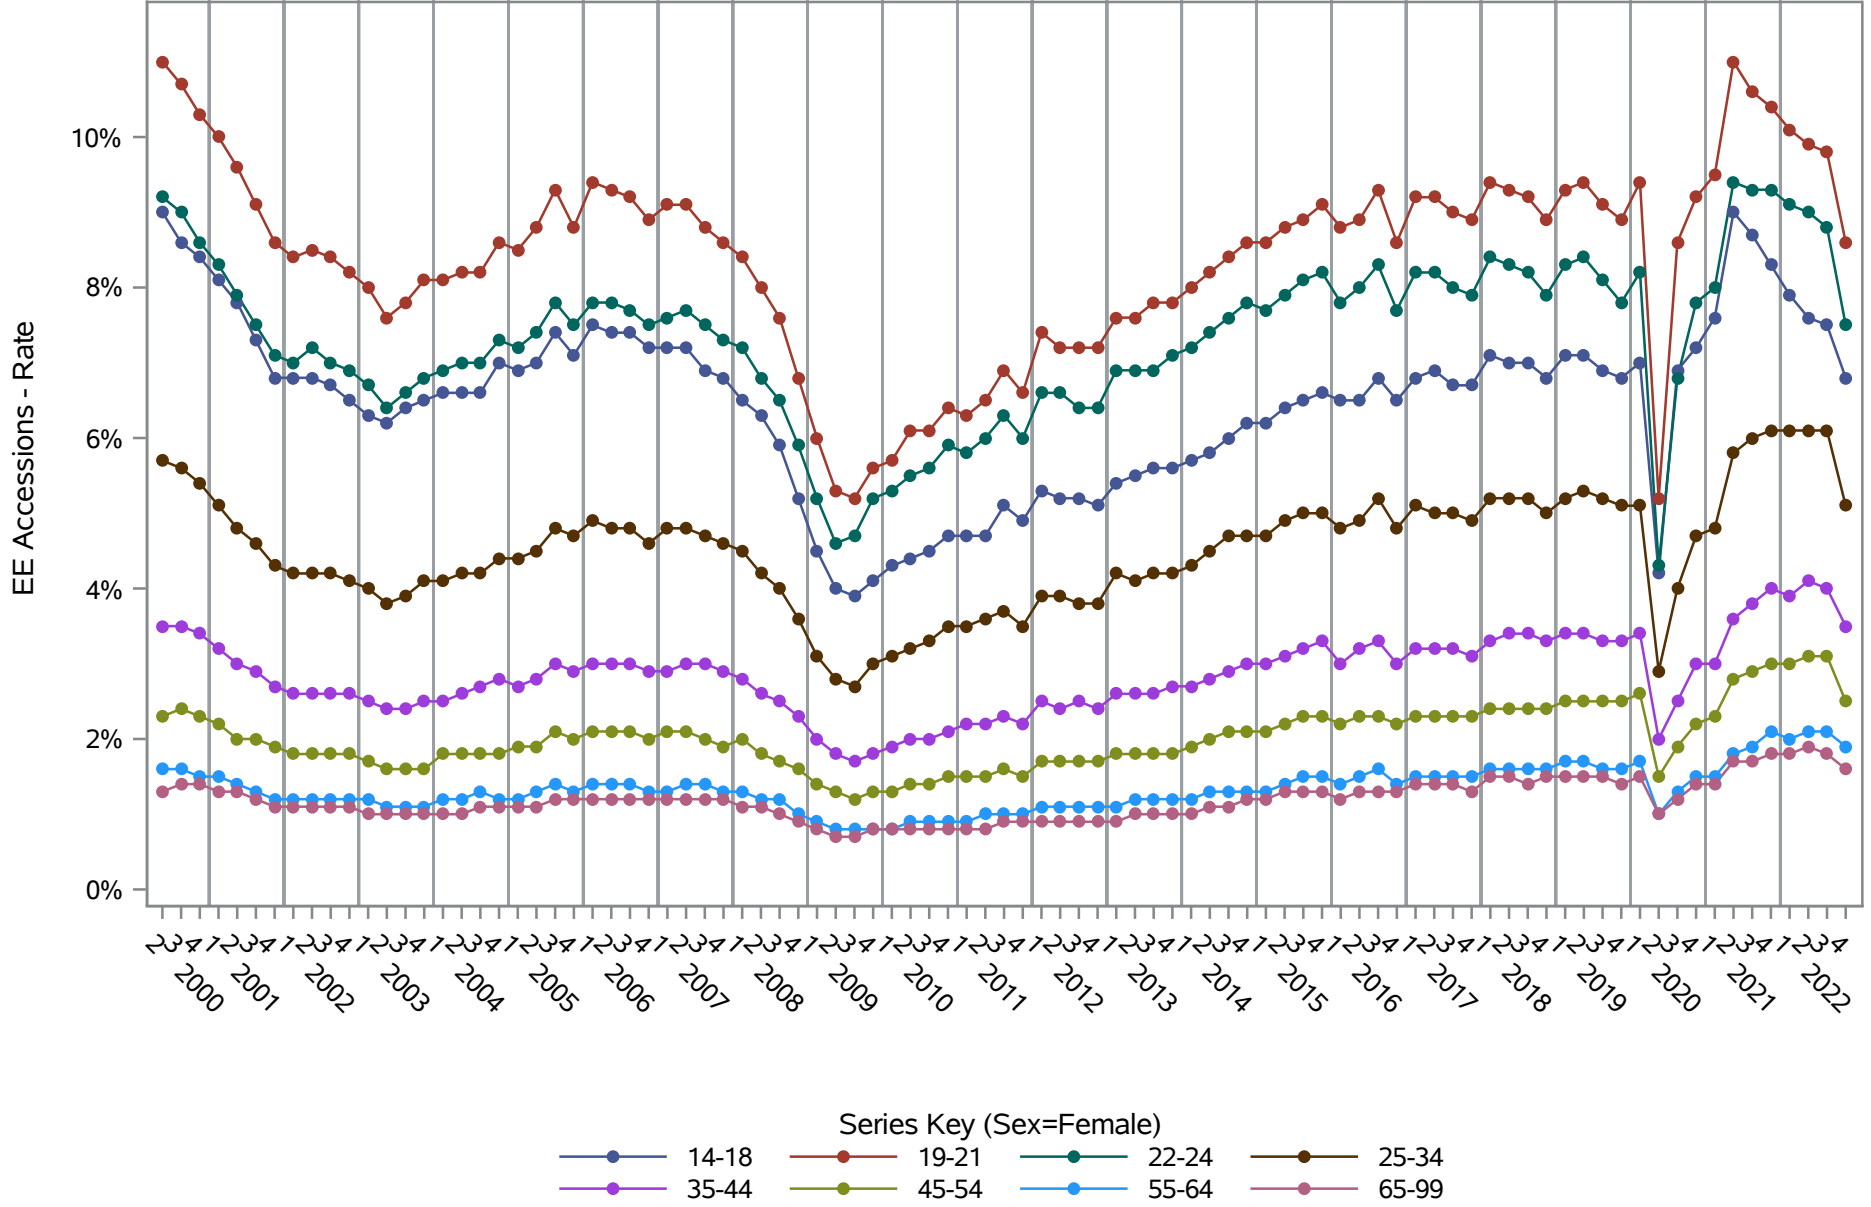

National J2J Rates
EE Accessions (Seasonally Adjusted)
by Sex and Age (2 of 2) Sex=Female

Source: United States Census Bureau, Job-to-Job Flow Statistics, Release R2023Q4 (Beta)