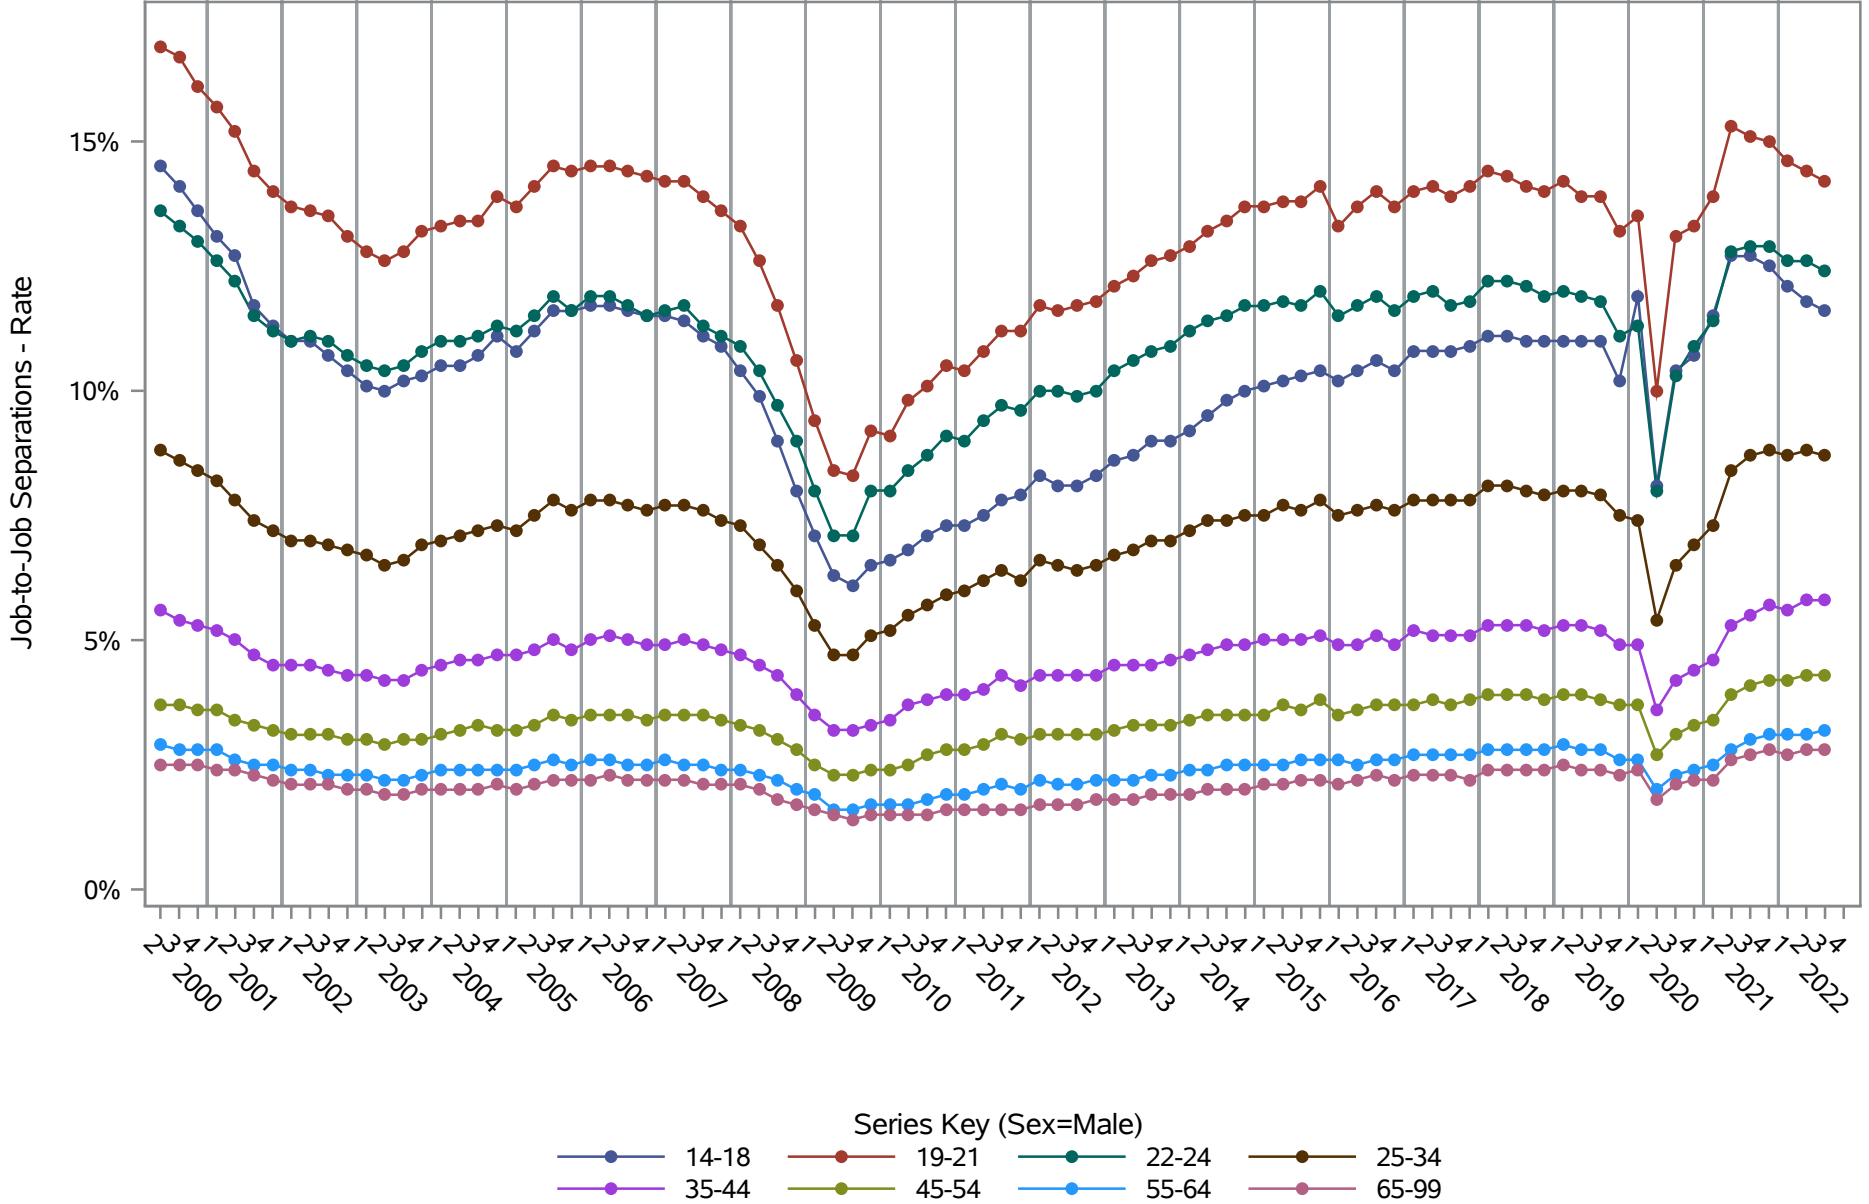

Source: United States Census Bureau, Job-to-Job Flow Statistics, Release R2023Q4 (Beta)

National J2J Rates
Main Job Separations (Seasonally Adjusted)
by Sex and Age (1 of 2) Sex=Male

Source: United States Census Bureau, Job-to-Job Flow Statistics, Release R2023Q4 (Beta)

National J2J Rates
Main Job Separations (Seasonally Adjusted)
by Sex and Age (2 of 2) Sex=Female

Source: United States Census Bureau, Job-to-Job Flow Statistics, Release R2023Q4 (Beta)

National J2J Rates
Job-to-Job Accessions (Seasonally Adjusted)
by Sex and Age (1 of 2) Sex=Male

Source: United States Census Bureau, Job-to-Job Flow Statistics, Release R2023Q4 (Beta)

National J2J Rates
Job-to-Job Accessions (Seasonally Adjusted)
by Sex and Age (2 of 2) Sex=Female

Source: United States Census Bureau, Job-to-Job Flow Statistics, Release R2023Q4 (Beta)

National J2J Rates

Job-to-Job Separations (Seasonally Adjusted) by Sex and Age (1 of 2) Sex=Male

Source: United States Census Bureau, Job-to-Job Flow Statistics, Release R2023Q4 (Beta)

National J2J Rates