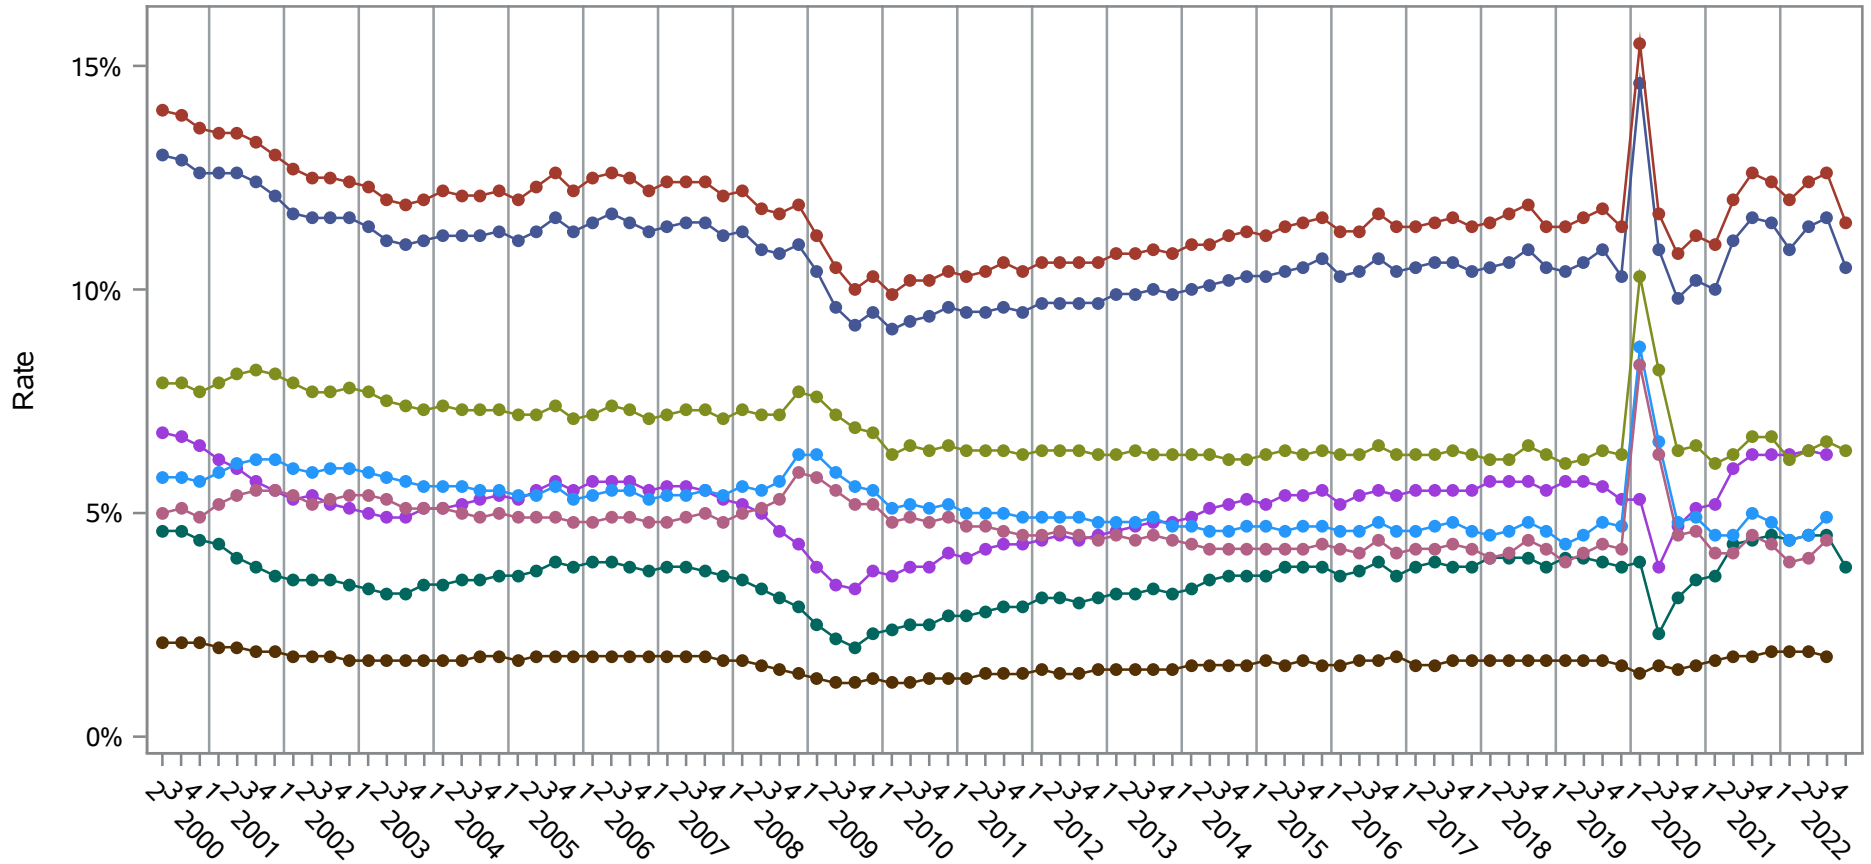

National J2J Rates

Accessions to and Separations from Main Jobs (Seasonally Adjusted)

Source: United States Census Bureau, Job-to-Job Flow Statistics, Release R2023Q4 (Beta)

National J2J Rates

Accessions from and Separations to Persistent Nonemployment, and Job-to-Job Accessions and Separations (Seasonally Adjusted)

- Series Key
- Main Job Accessions - Persistent Nonemployment Spell - Rate
 - Main Job Separations - Persistent Nonemployment Spell - Rate
 - Job-to-Job Accessions - Rate
 - Job-to-Job Separations - Rate

Source: United States Census Bureau, Job-to-Job Flow Statistics, Release R2023Q4 (Beta)

National J2J Rates

All Measures of Accessions/Start of Main Job (Seasonally Adjusted)

Source: United States Census Bureau, Job-to-Job Flow Statistics, Release R2023Q4 (Beta)

National J2J Rates

All Measures of Separations/End of Main Job (Seasonally Adjusted)

- Series Key
- Main Job Separations - Rate
 - Main Job Ends - Rate
 - EE Separations - Rate
 - AQ Separations - Short Duration Nonemployment Spell - Rate
 - Job-to-Job Separations - Rate
 - Main Job Separations - Any Nonemployment Spell - Rate
 - Main Job Separations - Persistent Nonemployment Spell - Rate
 - Main Job Separations - Full-qtr Nonemployment Spell - Rate