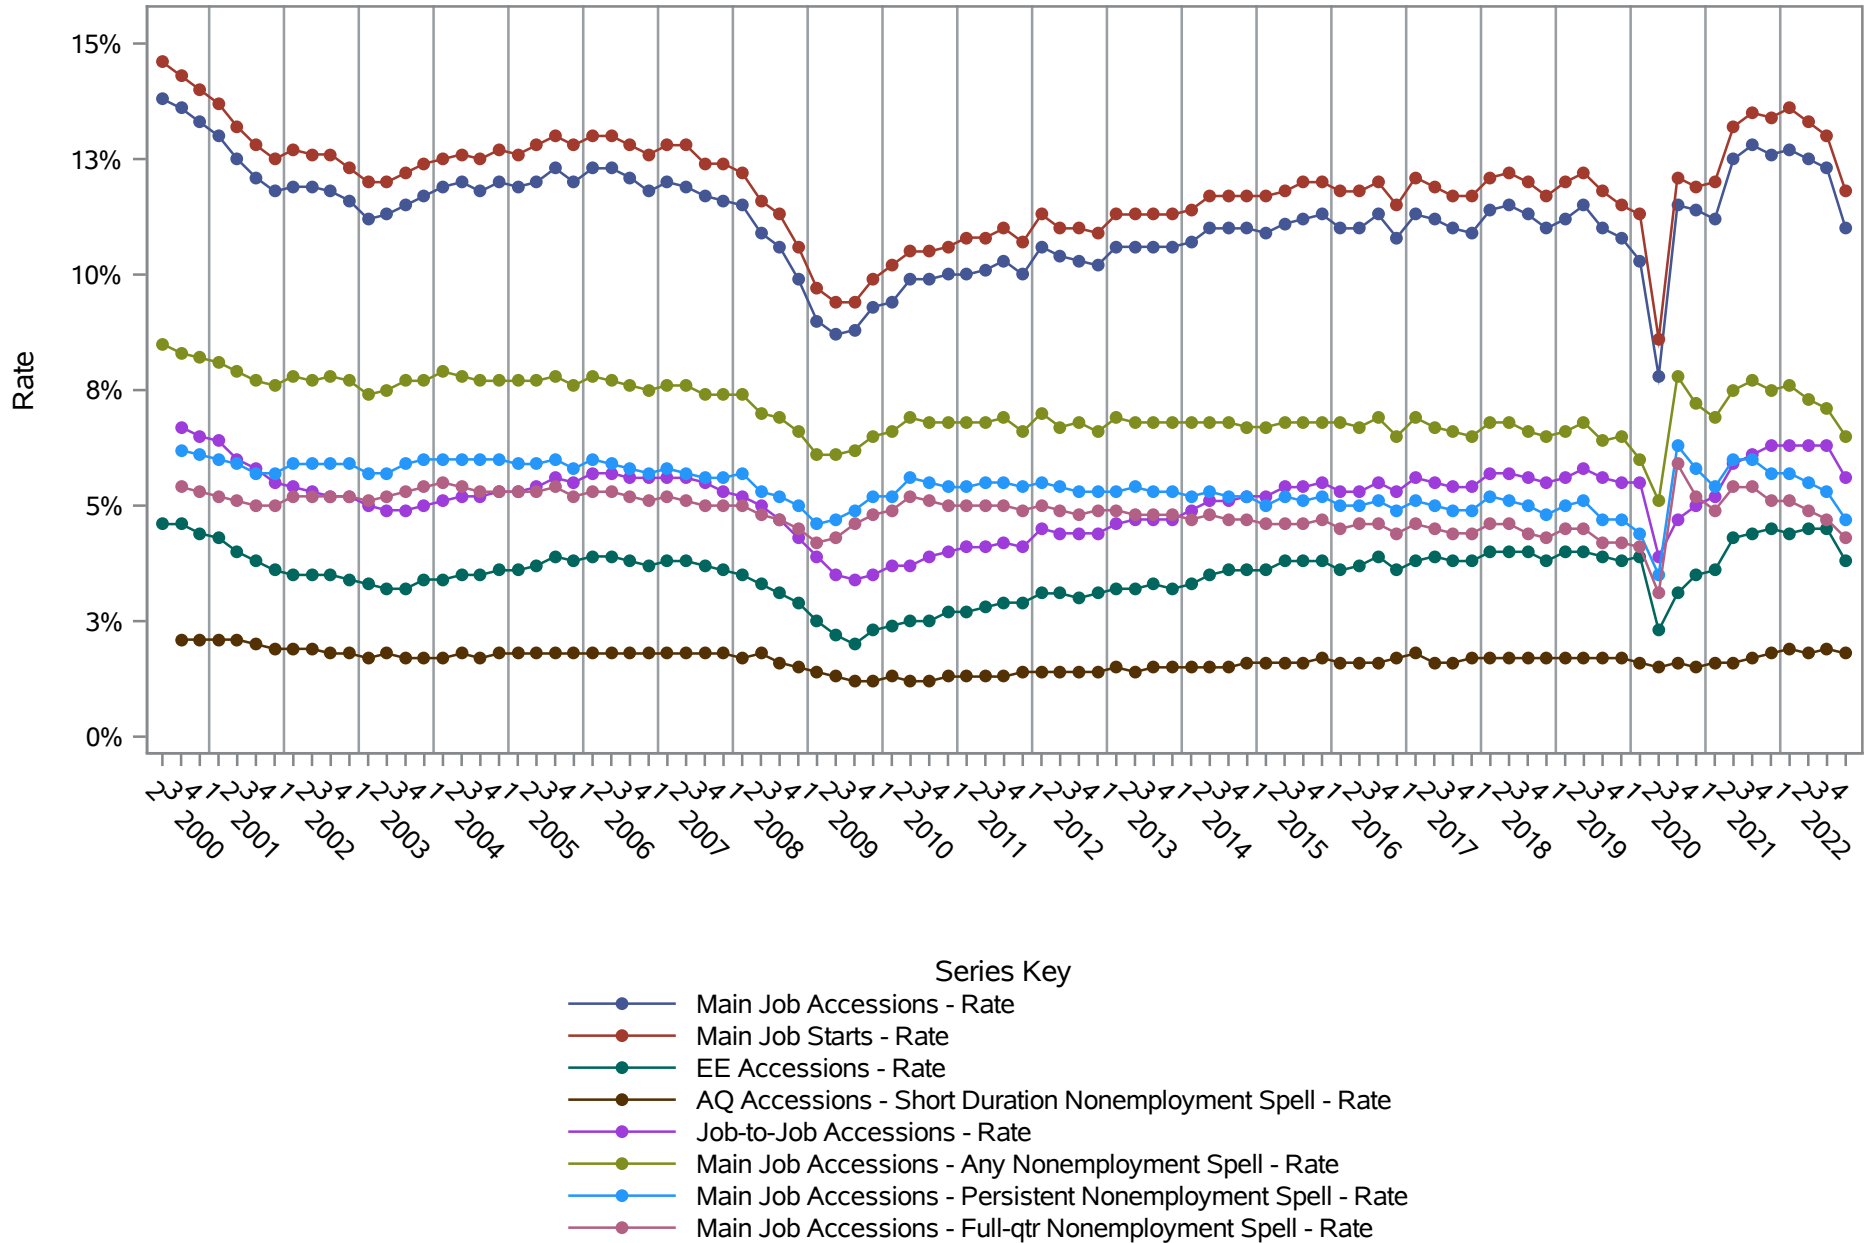

National J2J Rates

Accessions to and Separations from Main Jobs (Seasonally Adjusted)

Source: United States Census Bureau, Job-to-Job Flow Statistics, Release R2023Q4 (Beta)

National J2J Rates

Accessions from and Separations to Persistent Nonemployment, and Job-to-Job Accessions and Separations (Seasonally Adjusted)

- Series Key
- Main Job Accessions - Persistent Nonemployment Spell - Rate
 - Main Job Separations - Persistent Nonemployment Spell - Rate
 - Job-to-Job Accessions - Rate
 - Job-to-Job Separations - Rate

Source: United States Census Bureau, Job-to-Job Flow Statistics, Release R2023Q4 (Beta)

National J2J Rates

All Measures of Accessions/Start of Main Job (Seasonally Adjusted)

Source: United States Census Bureau, Job-to-Job Flow Statistics, Release R2023Q4 (Beta)