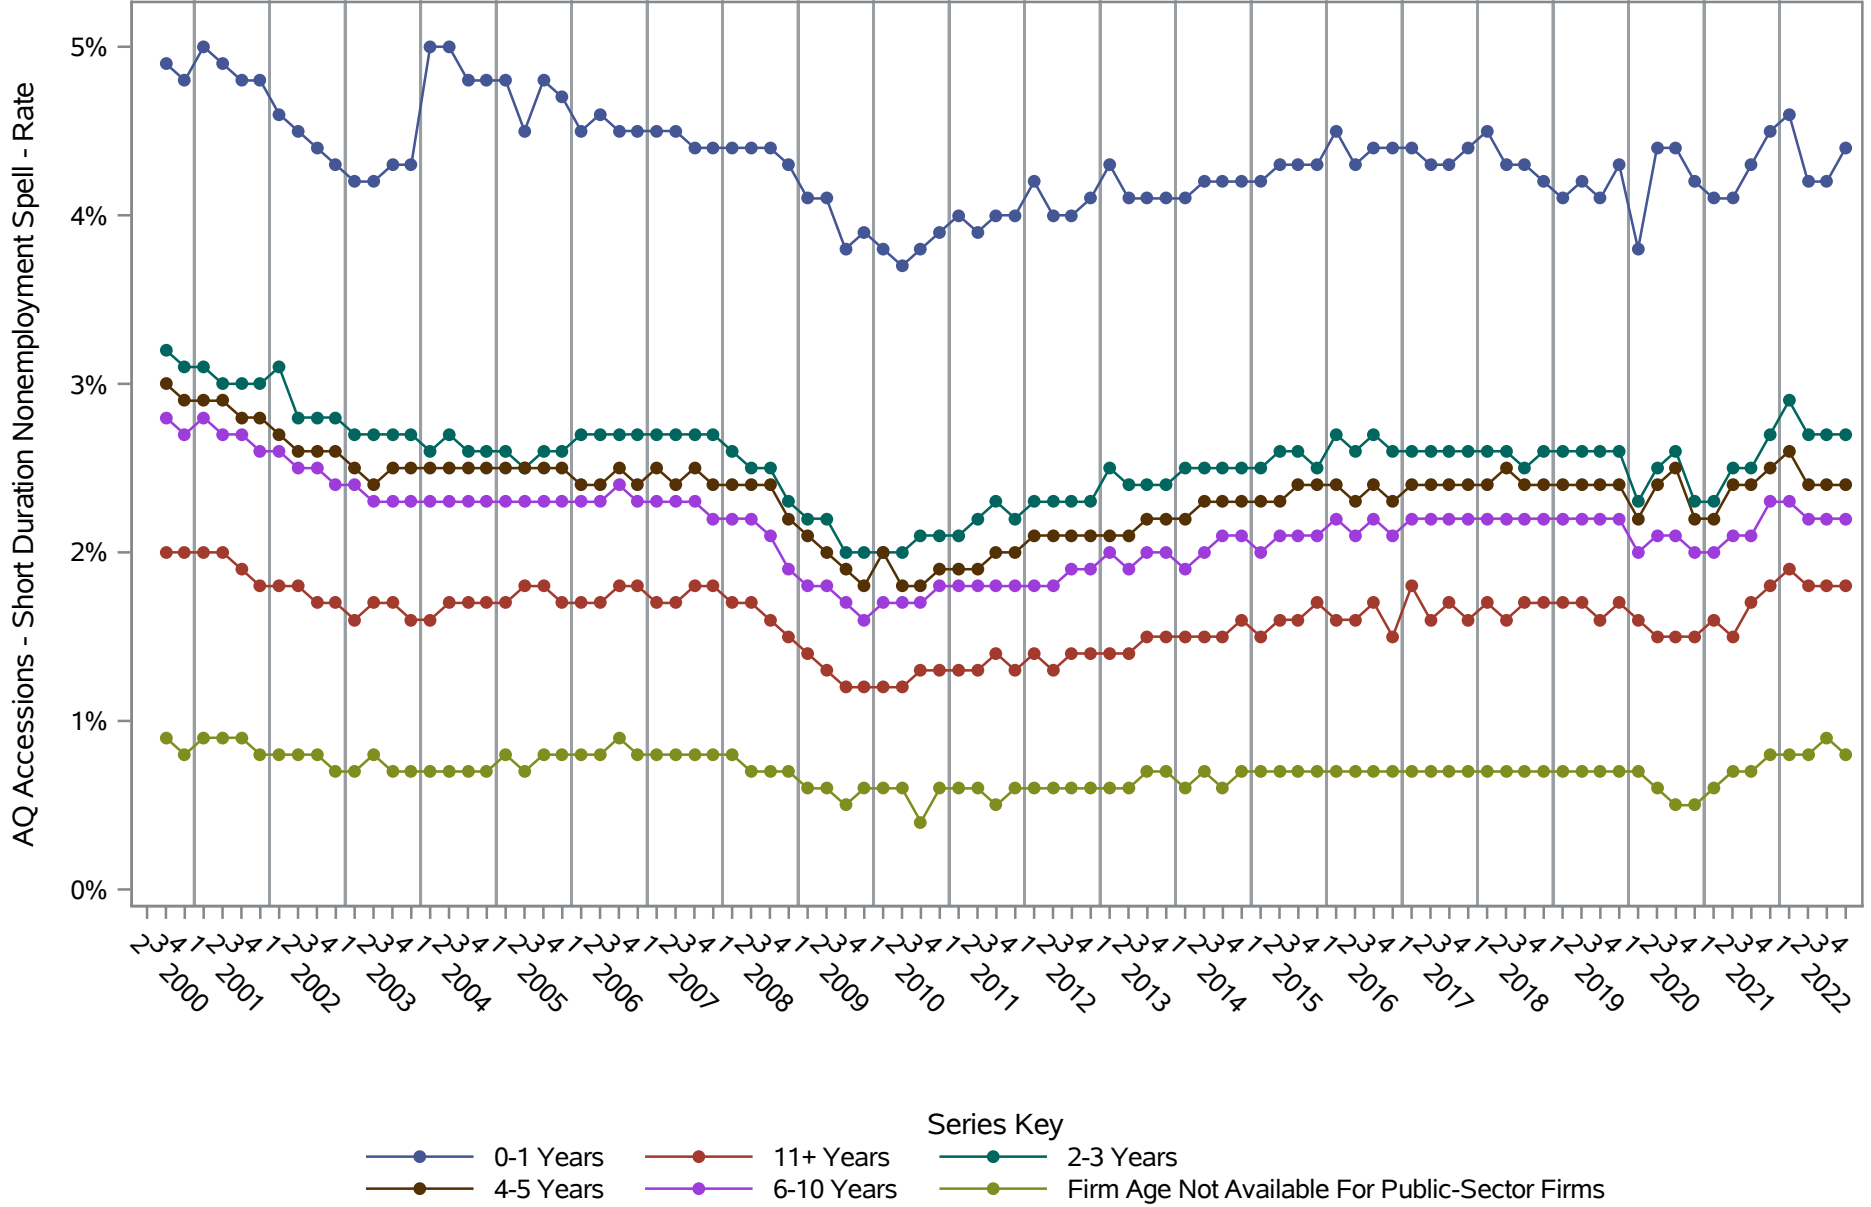

National J2J Rates

Job-to-Job Separations (Seasonally Adjusted) by Firm Age

Source: United States Census Bureau, Job-to-Job Flow Statistics, Release R2023Q4 (Beta)

National J2J Rates

Main Job Accessions - Persistent Nonemployment Spell (Seasonally Adjusted) by Firm Age

Source: United States Census Bureau, Job-to-Job Flow Statistics, Release R2023Q4 (Beta)

National J2J Rates

Main Job Separations - Persistent Nonemployment Spell (Seasonally Adjusted) by Firm Age

Source: United States Census Bureau, Job-to-Job Flow Statistics, Release R2023Q4 (Beta)

National J2J Rates EE Accessions (Seasonally Adjusted) by Firm Age

Source: United States Census Bureau, Job-to-Job Flow Statistics, Release R2023Q4 (Beta)

National J2J Rates

AQ Accessions - Short Duration Nonemployment Spell (Seasonally Adjusted) by Firm Age