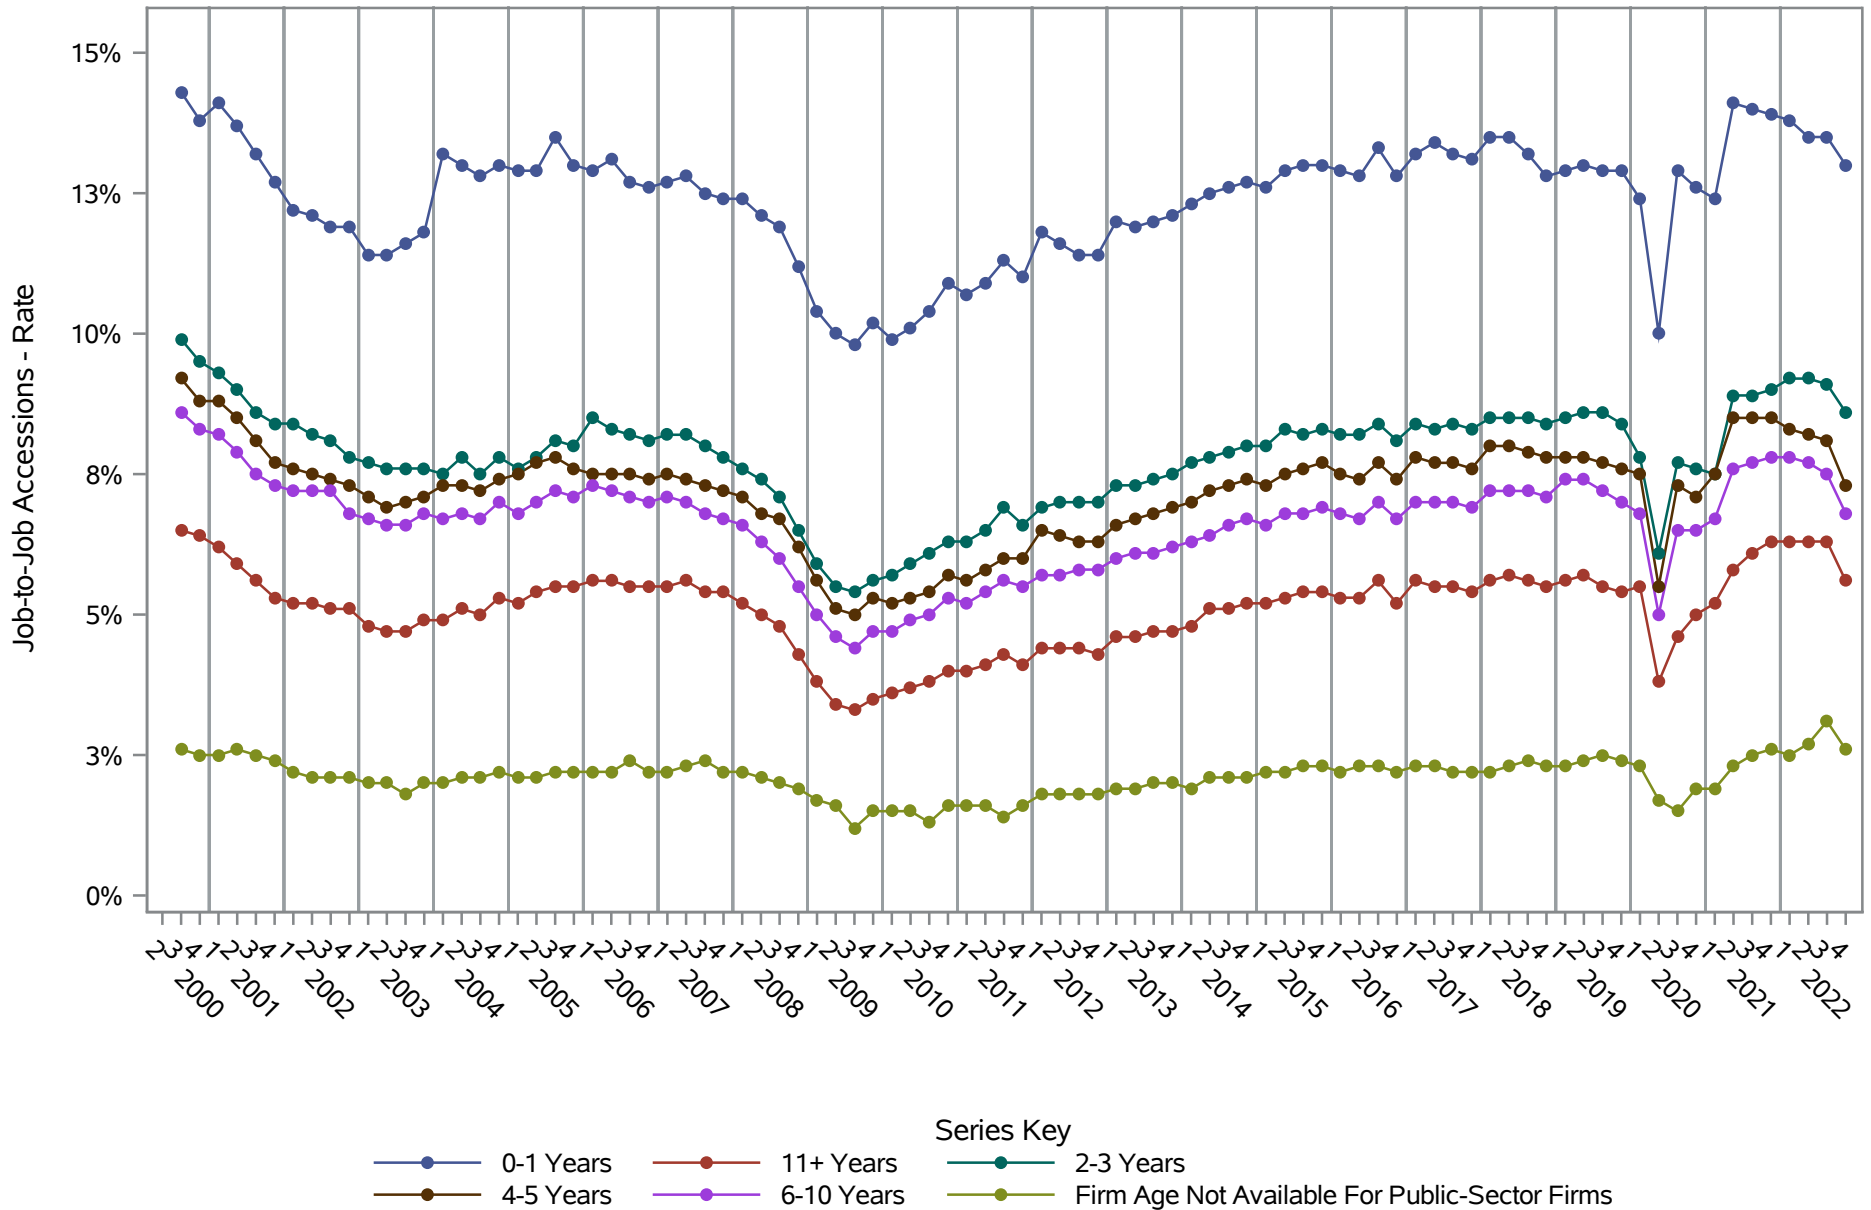

National J2J Rates Main Job Accessions (Seasonally Adjusted) by Firm Age

Source: United States Census Bureau, Job-to-Job Flow Statistics, Release R2023Q4 (Beta)

National J2J Rates Main Job Separations (Seasonally Adjusted) by Firm Age

Source: United States Census Bureau, Job-to-Job Flow Statistics, Release R2023Q4 (Beta)

National J2J Rates

Job-to-Job Accessions (Seasonally Adjusted) by Firm Age

Source: United States Census Bureau, Job-to-Job Flow Statistics, Release R2023Q4 (Beta)

National J2J Rates

Job-to-Job Separations (Seasonally Adjusted) by Firm Age

Source: United States Census Bureau, Job-to-Job Flow Statistics, Release R2023Q4 (Beta)

National J2J Rates

Main Job Accessions - Persistent Nonemployment Spell (Seasonally Adjusted) by Firm Age