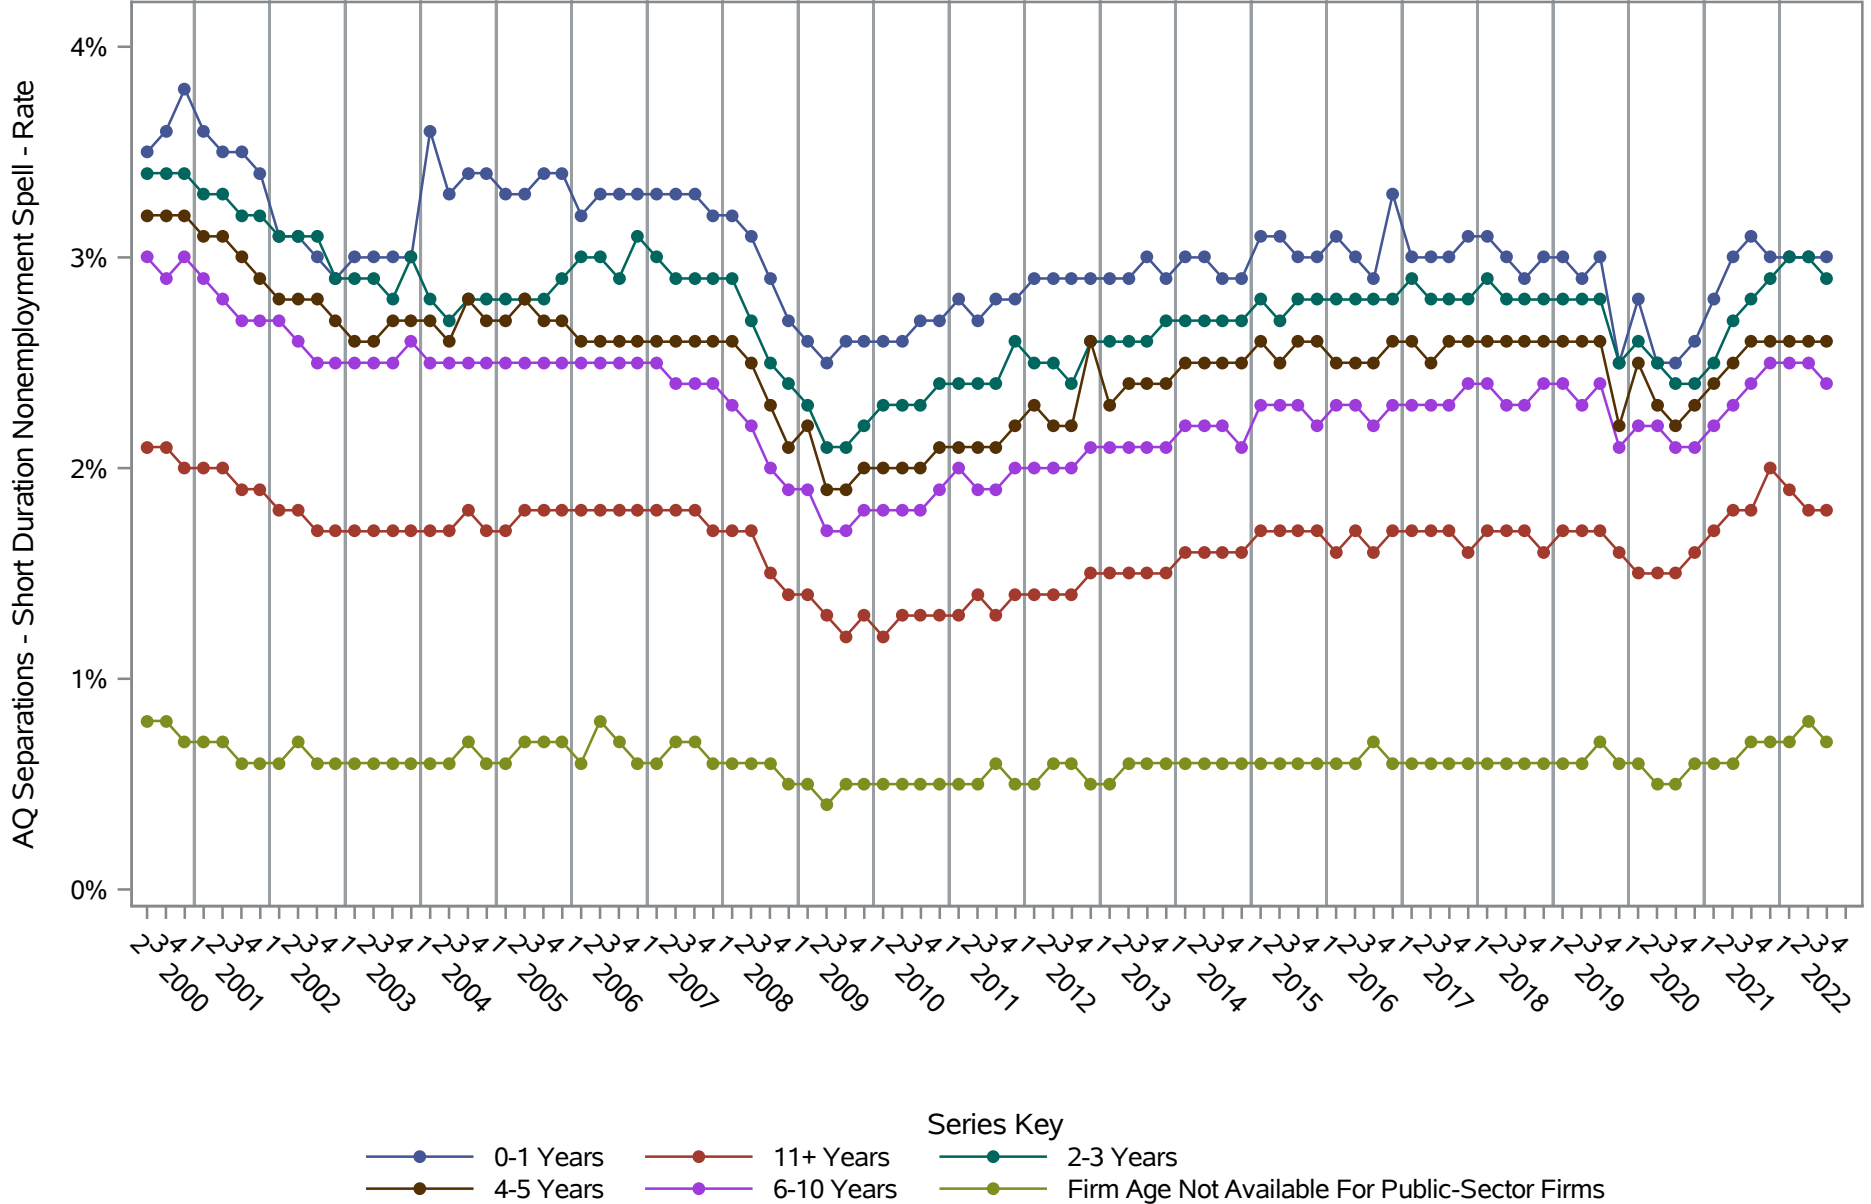

National J2J Rates

AQ Separations - Short Duration Nonemployment Spell (Seasonally Adjusted) by Firm Age

Source: United States Census Bureau, Job-to-Job Flow Statistics, Release R2023Q4 (Beta)