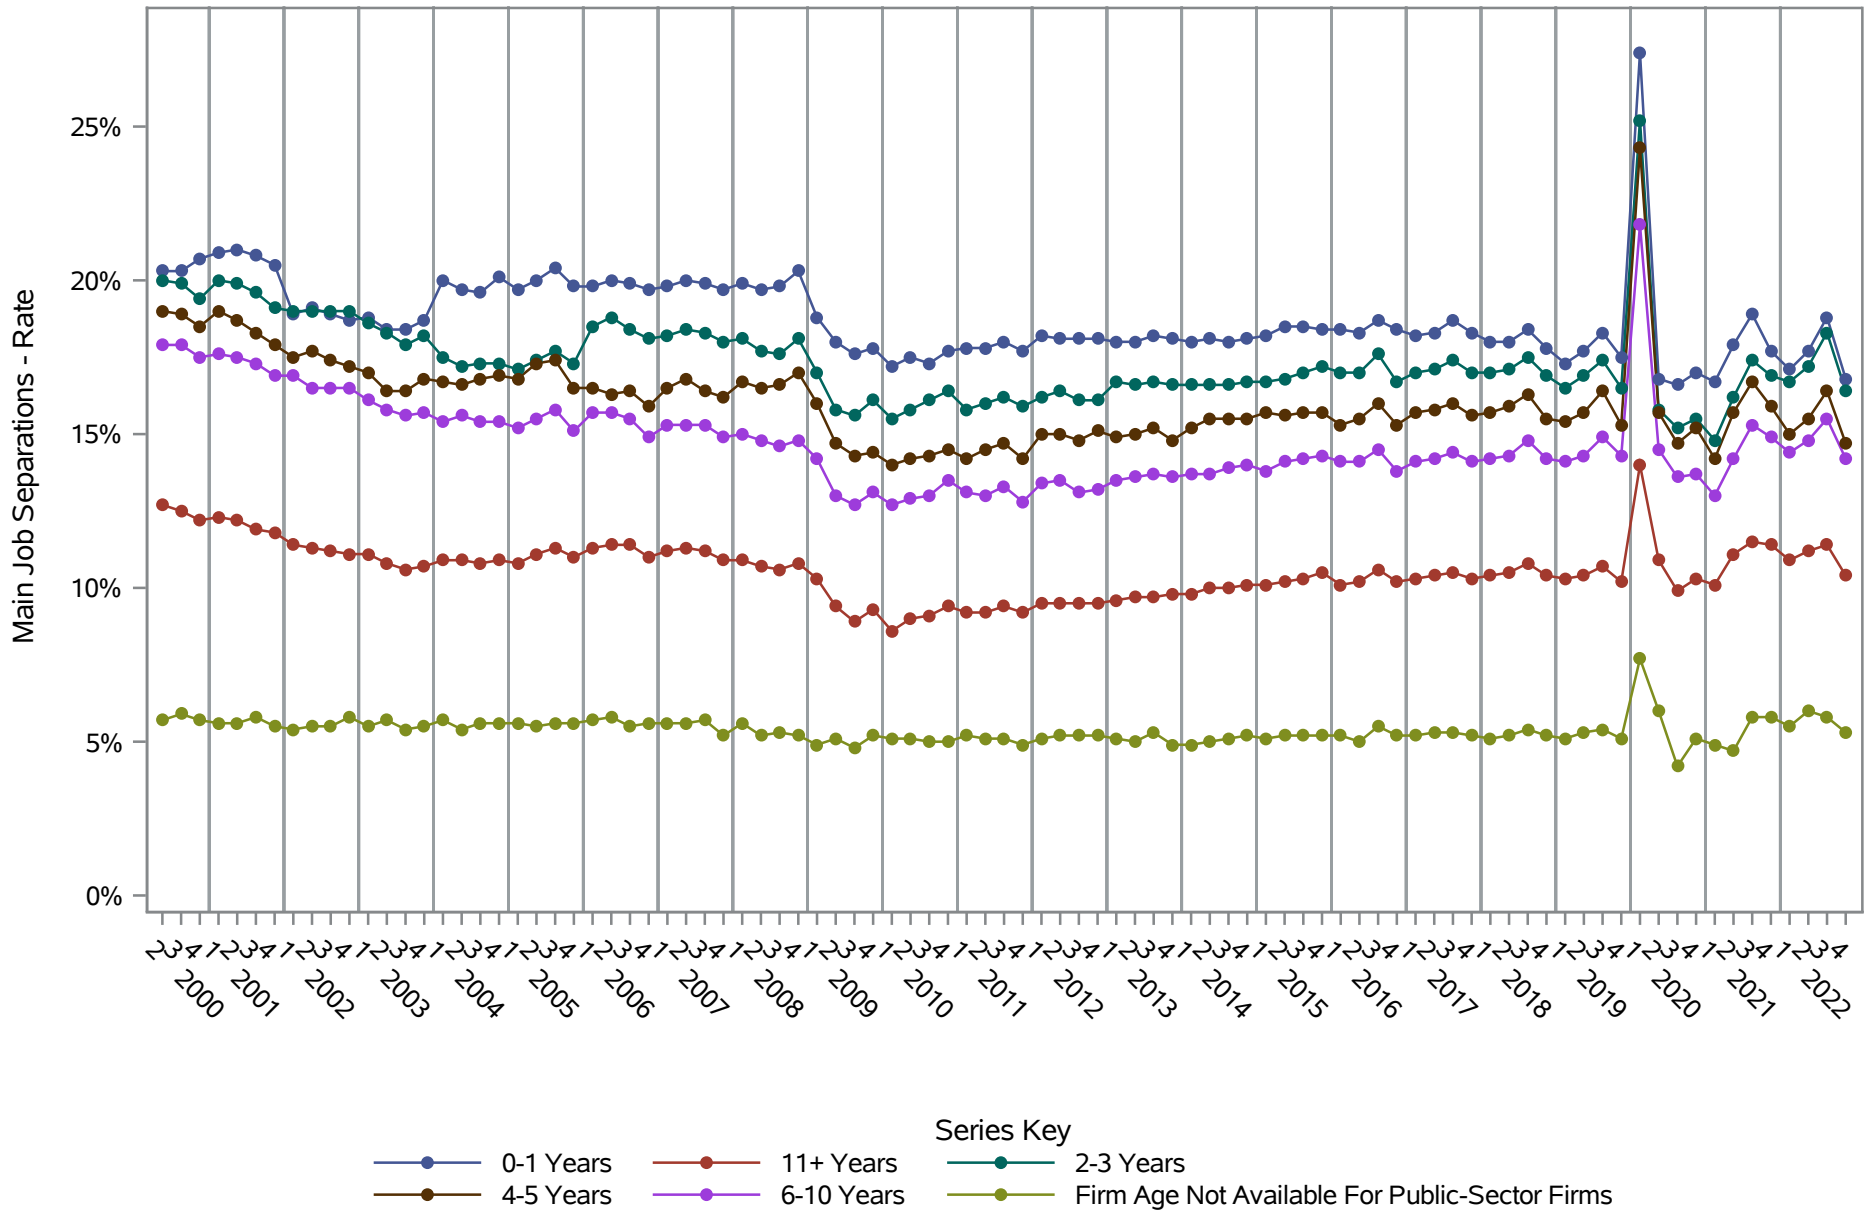

National J2J Rates Main Job Accessions (Seasonally Adjusted) by Firm Age

Source: United States Census Bureau, Job-to-Job Flow Statistics, Release R2023Q4 (Beta)

National J2J Rates Main Job Separations (Seasonally Adjusted) by Firm Age

Source: United States Census Bureau, Job-to-Job Flow Statistics, Release R2023Q4 (Beta)

National J2J Rates

Job-to-Job Accessions (Seasonally Adjusted) by Firm Age

Source: United States Census Bureau, Job-to-Job Flow Statistics, Release R2023Q4 (Beta)

National J2J Rates

Job-to-Job Separations (Seasonally Adjusted) by Firm Age

Source: United States Census Bureau, Job-to-Job Flow Statistics, Release R2023Q4 (Beta)

National J2J Rates

Main Job Accessions - Persistent Nonemployment Spell (Seasonally Adjusted) by Firm Age