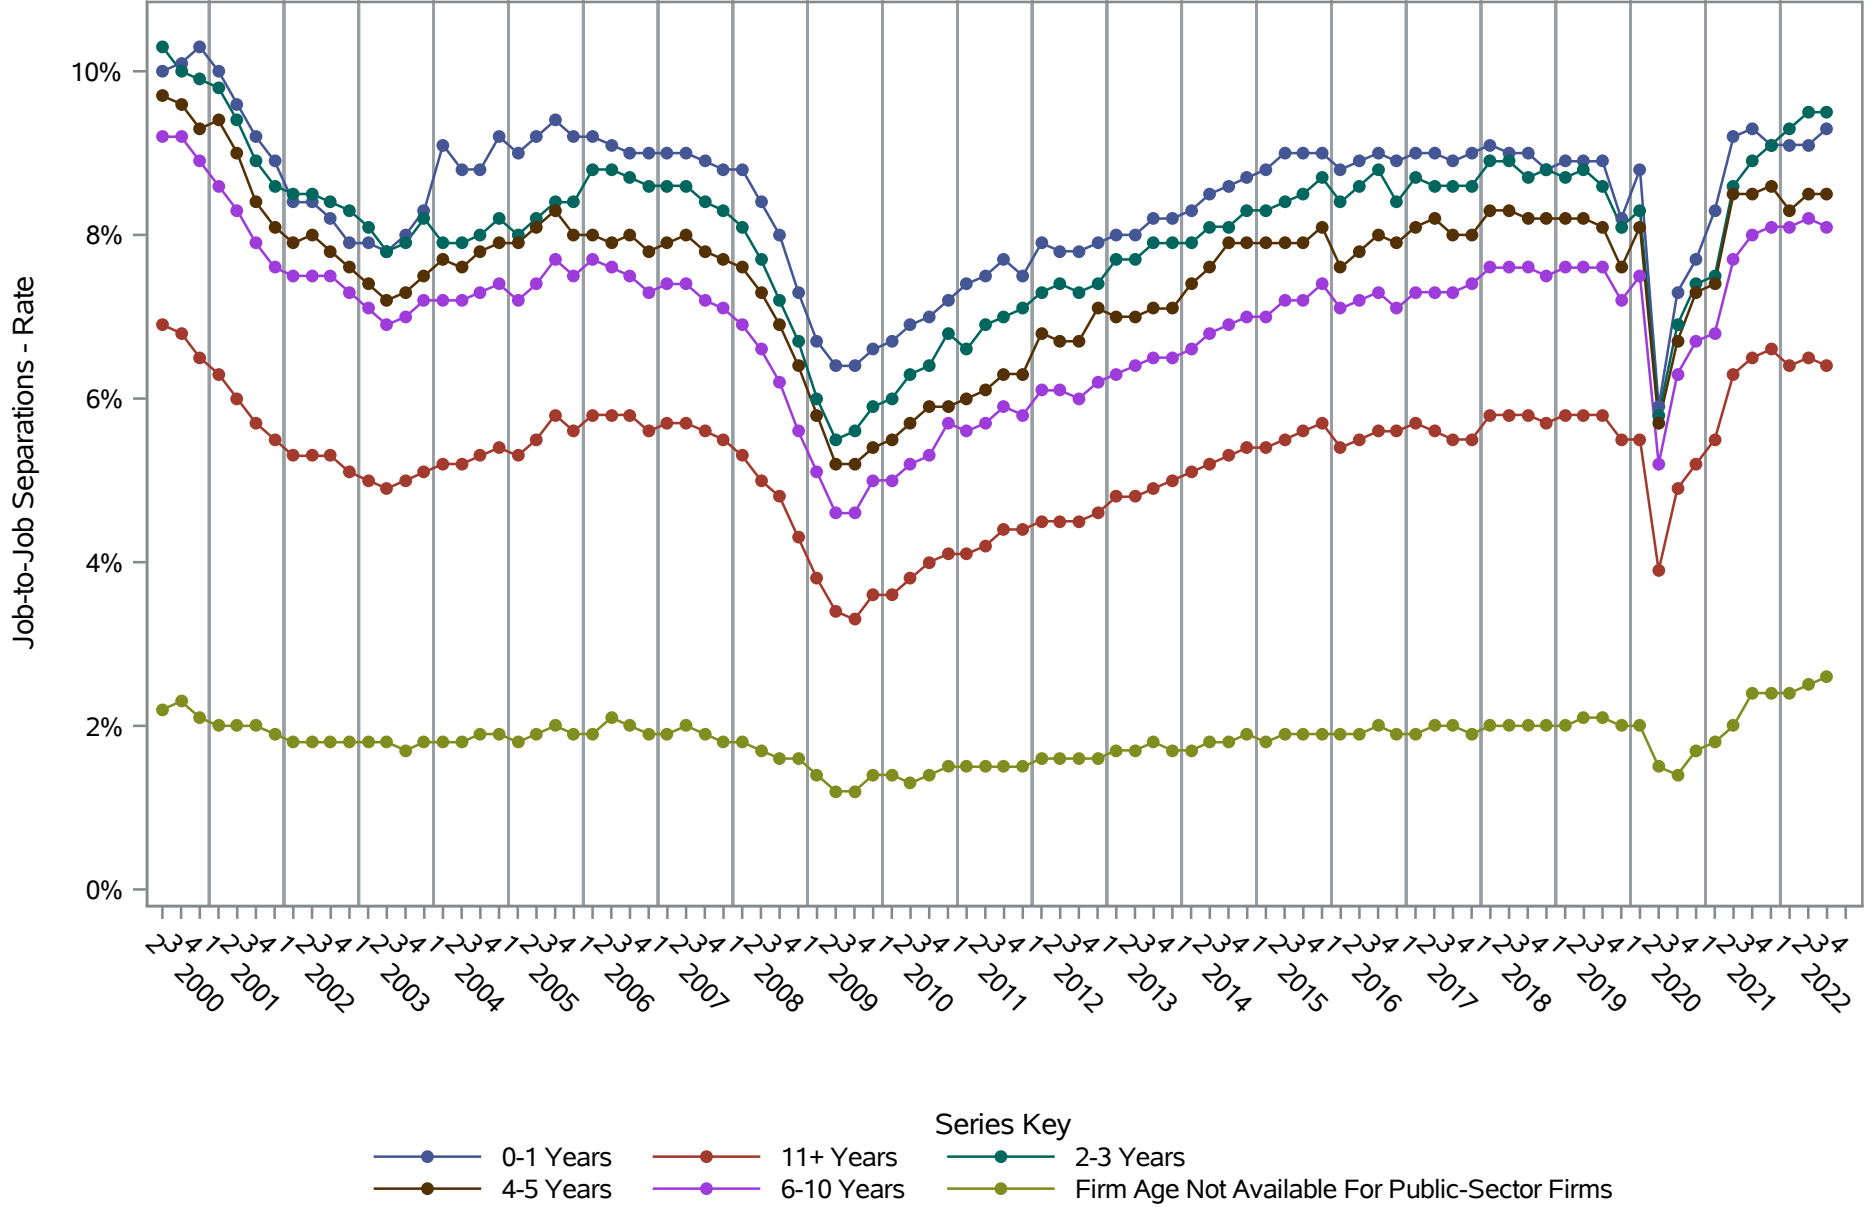

National J2J Rates Main Job Accessions (Seasonally Adjusted) by Firm Age

Source: United States Census Bureau, Job-to-Job Flow Statistics, Release R2023Q4 (Beta)

National J2J Rates Main Job Separations (Seasonally Adjusted) by Firm Age

Source: United States Census Bureau, Job-to-Job Flow Statistics, Release R2023Q4 (Beta)

National J2J Rates

Job-to-Job Accessions (Seasonally Adjusted) by Firm Age

Source: United States Census Bureau, Job-to-Job Flow Statistics, Release R2023Q4 (Beta)

National J2J Rates

Job-to-Job Separations (Seasonally Adjusted) by Firm Age

Source: United States Census Bureau, Job-to-Job Flow Statistics, Release R2023Q4 (Beta)

National J2J Rates

Main Job Accessions - Persistent Nonemployment Spell (Seasonally Adjusted) by Firm Age