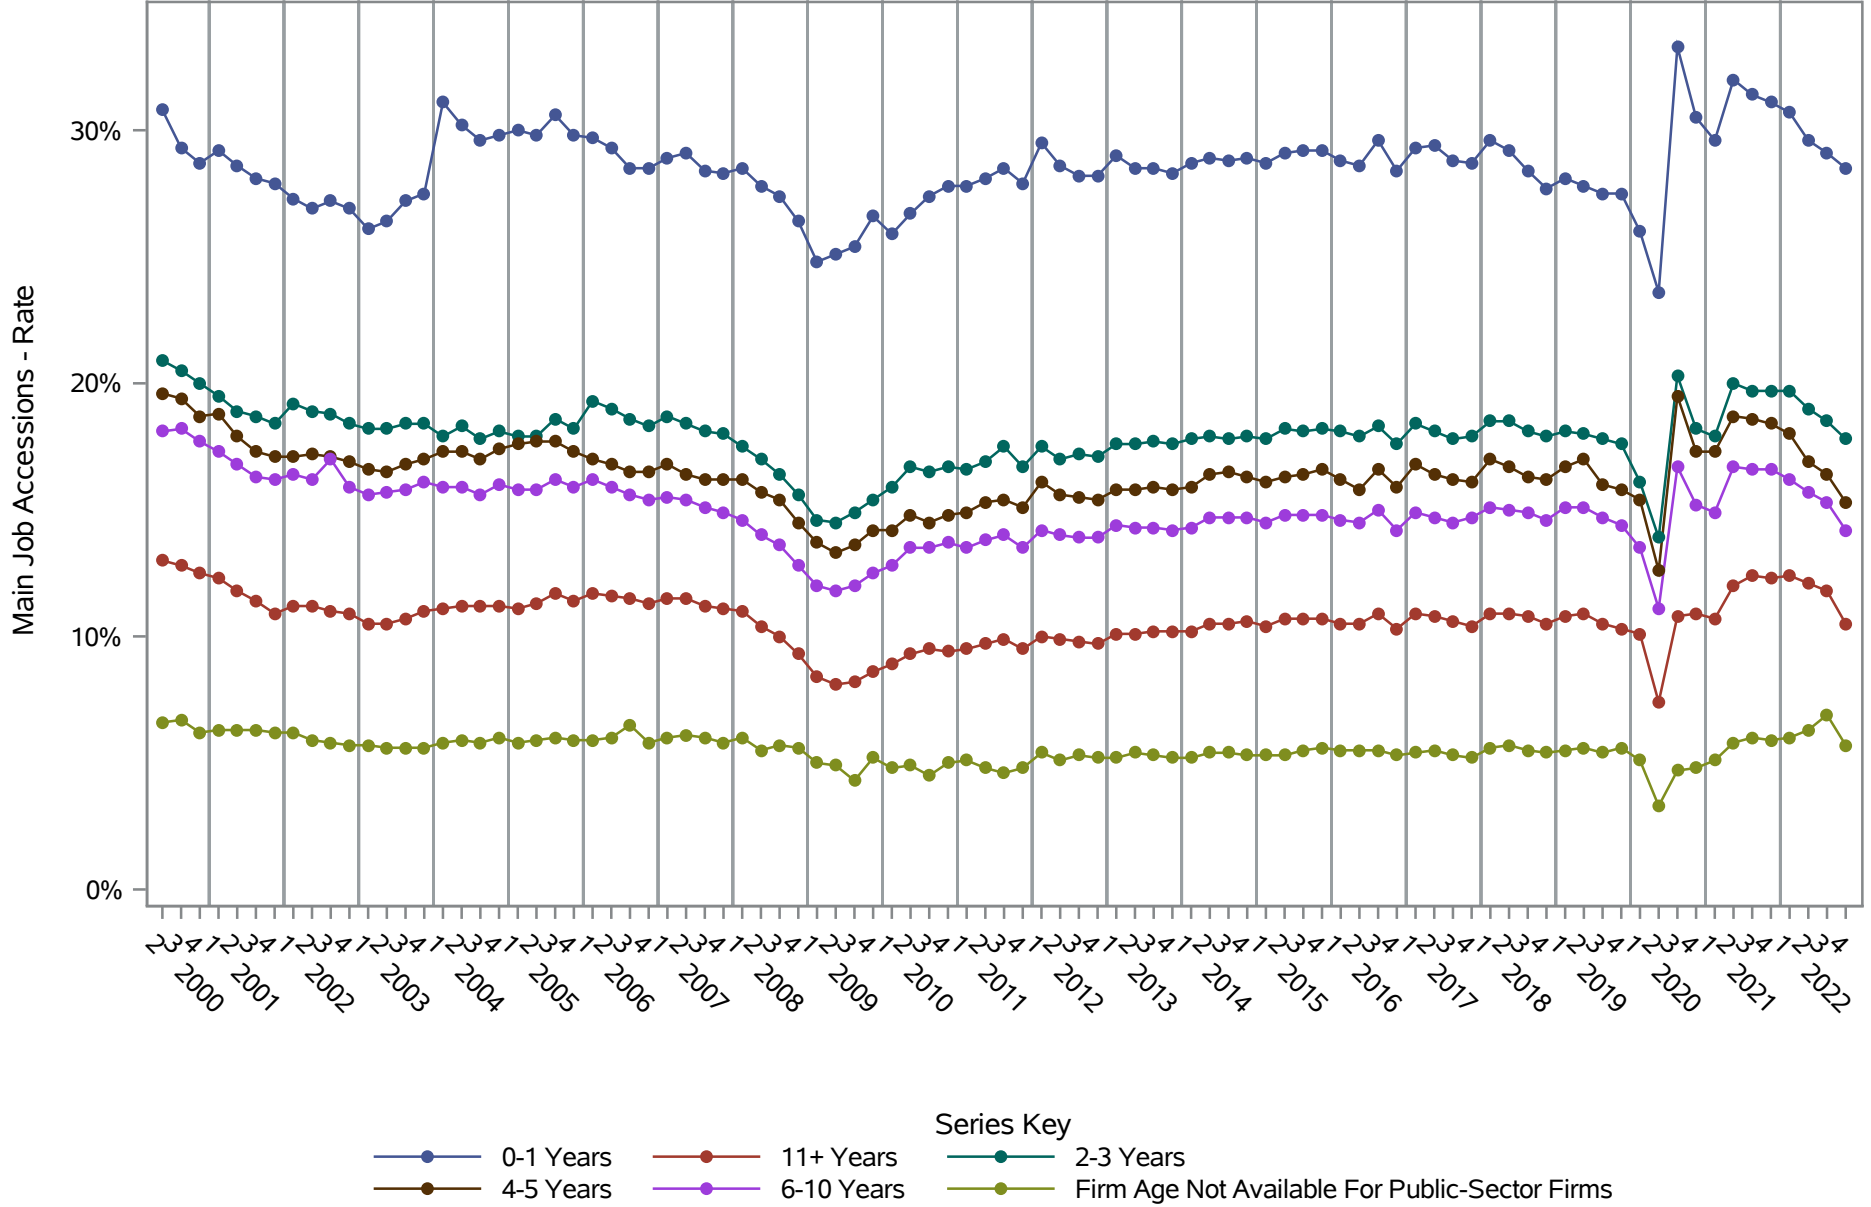

National J2J Rates Main Job Accessions (Seasonally Adjusted) by Firm Age

Source: United States Census Bureau, Job-to-Job Flow Statistics, Release R2023Q4 (Beta)

National J2J Rates Main Job Separations (Seasonally Adjusted) by Firm Age

Source: United States Census Bureau, Job-to-Job Flow Statistics, Release R2023Q4 (Beta)

National J2J Rates

Job-to-Job Accessions (Seasonally Adjusted) by Firm Age

Source: United States Census Bureau, Job-to-Job Flow Statistics, Release R2023Q4 (Beta)

National J2J Rates

Job-to-Job Separations (Seasonally Adjusted) by Firm Age

Source: United States Census Bureau, Job-to-Job Flow Statistics, Release R2023Q4 (Beta)

National J2J Rates

Main Job Accessions - Persistent Nonemployment Spell (Seasonally Adjusted) by Firm Age